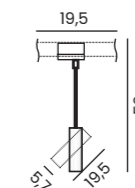

LOLO TRACK 3LINE GU10

Voltage 230V	Light source 1 x GU10 only LED	Protection level IP20
Material Aluminium / PVC	Finish Matt	

- black AZ4577
- white AZ4578

LENS TRACK 3LINE GU10

Voltage 230V	Light source 1 x GU10 only LED	Protection level IP20
Material Aluminium	Finish Matt	

- black AZ3511
- black/gold AZ3512
- white AZ3510