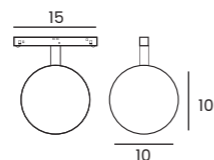

Voltage 48V	Light source 1 x LED Integrated	Power 10W
Lumens 800lm	Kelvins 3000K	Protection level IP20
Material Aluminium / Glass	Finish Matt	

- black AZ7098