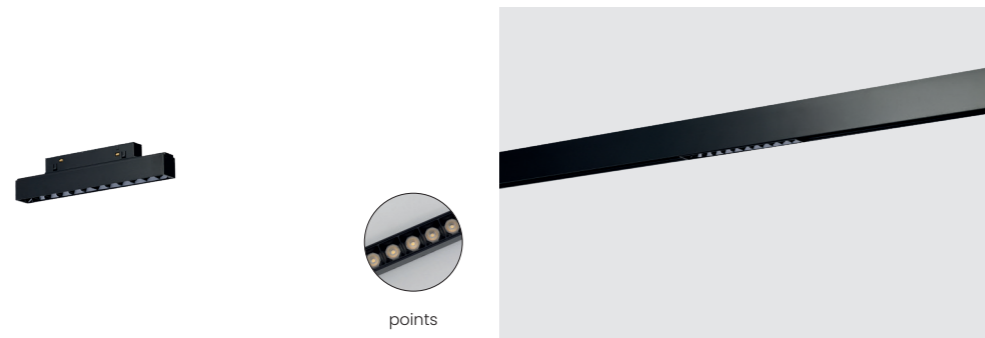

ALFA KIRA TRACK MAGNETIC 12W 3000/4000K