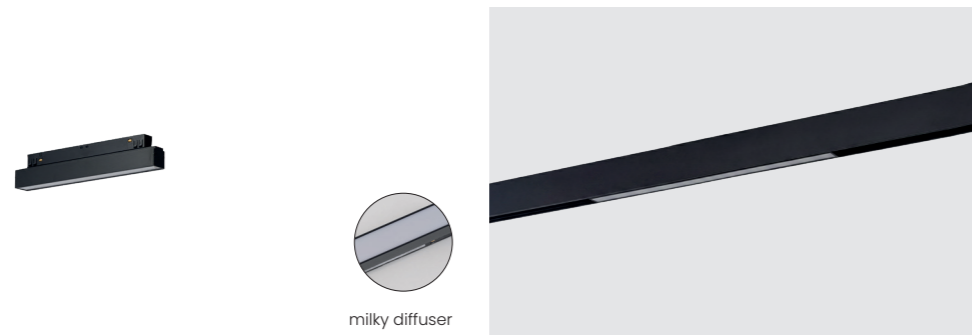

- black AZ5511

SIMPLIFIED DIAGRAM OF THE DALI SYSTEM

DALI

ALFA SAGA TRACK MAGNETIC 12W DALI CCT DIMM

Voltage 48V	Light source 1 x LED Integrated	Power 12W
Lumens 960lm	Kelvins 3000 - 6000K	Beam angle 120°
CRI ≥ 90	Protection level IP20	Dimmable Yes
CCT Yes	Type of control DALI	Material Aluminium / PVC
Finish Matt		