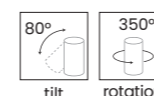

Voltage 230V	Light source 1 x LED Integrated	Power 18W
Lumens 1440lm	Kelvins 3000K	Beam angle 105°
CRI ≥ 80	Protection level IP20	Material Aluminium / PVC
Finish Matt		

● black AZ4547
○ white AZ4548