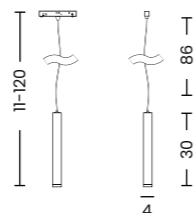

Voltage - 230V	Light source 1 x LED integrated	Power 10W
Lumens 800lm	Kelvins 3000 - 6000K	Beam angle 24°
CRI ≥ 90	Protection level IP20	Dimmable Yes
CCT Yes	Type of control Bluetooth Tuya	Material Aluminium / PVC
Finish Matt		

- beige ..... AZ7348 **NEW**
- black AZ5186