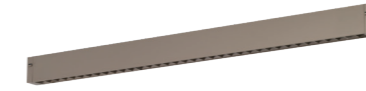

BETA KIRA 230V TRACK MAGNETIC 27W 3000/4000K