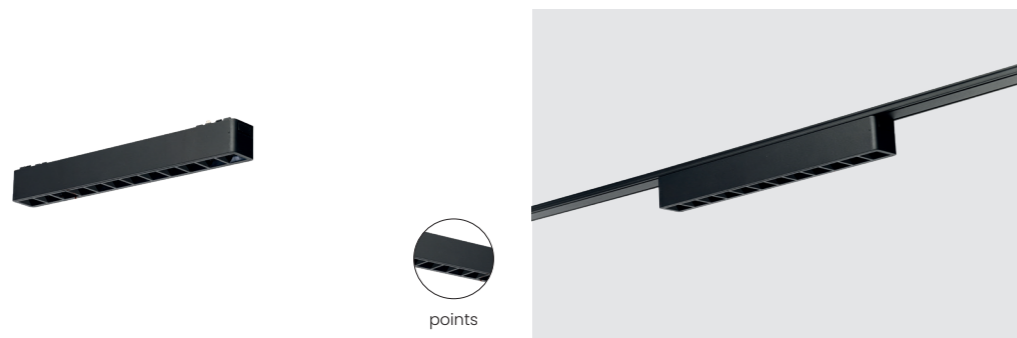

GAMMA KIRA TRACK MAGNETIC 12W 3000/4000K