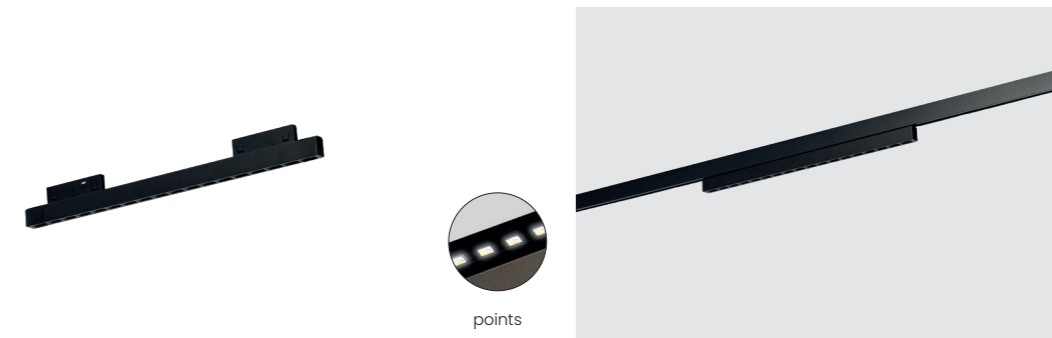

DELTA KIRA TRACK MAGNETIC SUPER SLIM 10W CCT BK NEW

Voltage 48V	Light source 1x LED integrated	Power 10W
Lumens 800lm	Kelvins 3000 / 4000K	Protection level IP20
CCT Yes	Type of control Bluetooth Tuya	Material Aluminium / PVC
Finish Matt		

- black AZ5399