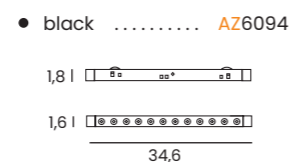

installation: ALFA Track Magnetic 27

Voltage 48V	Light source 1 x LED Integrated	Power 12W
Lumens 960lm	Kelvins 3000K	Beam angle 23°
CRI ≥ 80	Protection level IP20	Material Aluminium / PVC
Finish Matt