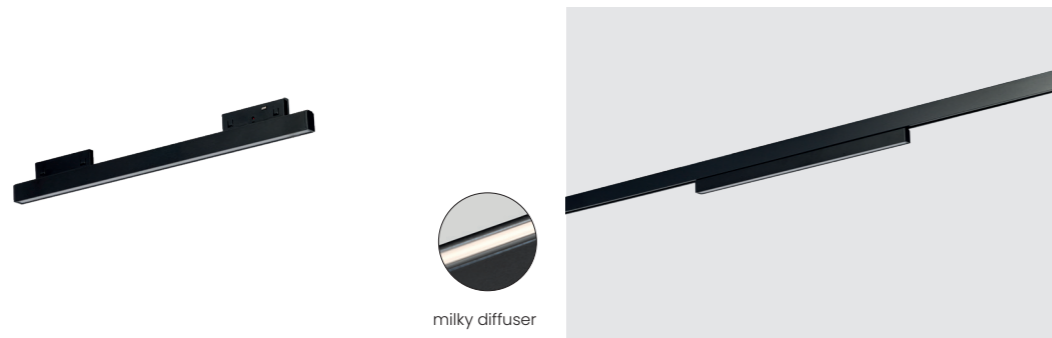

DELTA SAGA TRACK MAGNETIC SUPER SLIM 10W CCT BK NEW

Voltage 48V	Light source 1x LED integrated	Power 10W
Lumens 800lm	Kelvins 3000 / 4000K	Protection level IP20
CCT Yes	Type of control Bluetooth Tuya	Material Aluminium / PVC
Finish Matt		

- black AZ5397