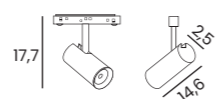

- 3000K black AZ5491
- 4000K black AZ5492

tilt

rotation

ALFA MAKITA II TRACK MAGNETIC 24W 3000/4000K

Voltage 48V	Light source 1 x LED Integrated	Power 24W
Lumens 1920lm 1920lm	Kelvins 3000K 4000K	Beam angle 28° 28°
CRI ≥ 90	Protection level IP20	Material Aluminium / PVC
Finish Matt		