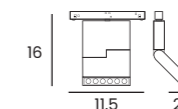

Voltage 48V	Light source 1 x LED integrated	Power 12W
Lumens 960lm	Kelvins 3000K 4000K	Beam angle 60°
CRI ≥ 80	Protection level IP20	Material Aluminium
Finish Matt		

- 3000K black AZ4621
- 3000K white AZ4622
- 4000K black AZ4623
- 4000K white AZ4624

Rotation possible only with Alfa Track Magnetic 27