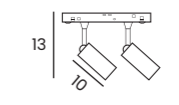

Voltage 48V	Light source 2 x LED Integrated	Power 13W
Lumens 1040lm 1040lm	Kelvins 3000K 4000K	Beam angle 20° 20°
CRI ≥ 80	Protection level IP20	Material Aluminium / PVC
Finish Matt		

- 3000K black/black AZ4584
- 3000K gold/black AZ4588
- 3000K white/black AZ4585
- 4000K black/black AZ4586
- 4000K white/black AZ4587