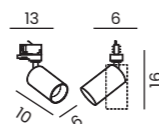

- black AZ4205
- black/gold AZ4206
- gold AZ5238
- white AZ4204