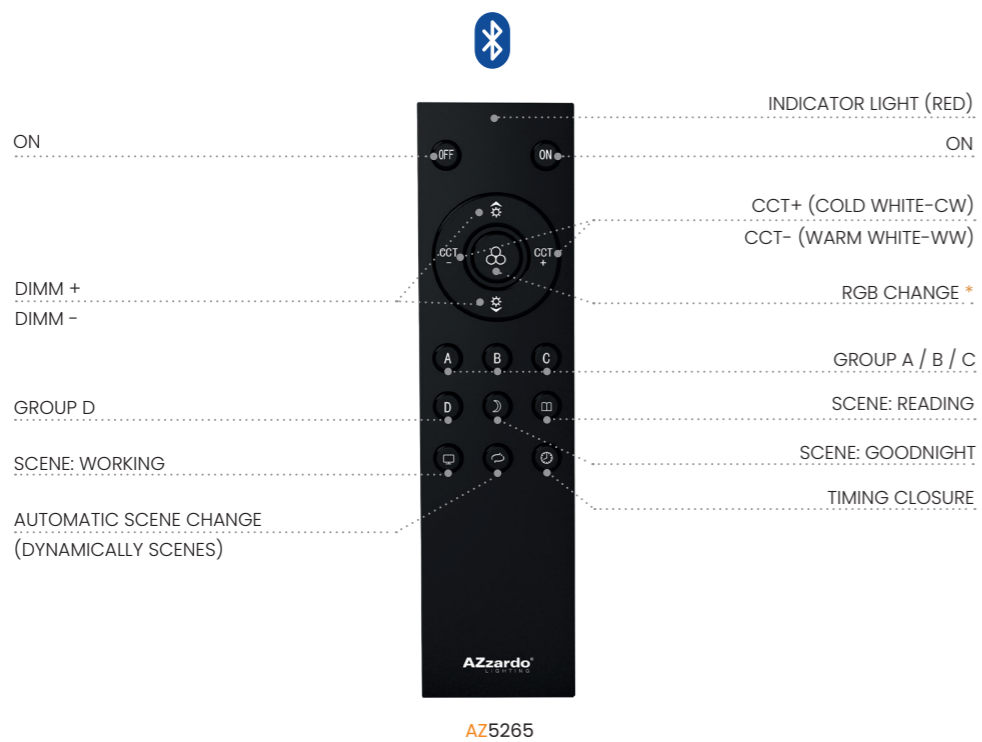

- black AZ6257
- white AZ6518 **NEW**

REMOTE CONTROL 4-GROUP & RGB & BLUETOOTH

* RGB CHANGE ONLY USED FOR RGB LAMPS
THE CCT LAMP CAN'T BE USE THIS BUTTON FUNCTION

REMOTE CONTROL 3-GROUP

SWITCH PANEL REMOTE CONTROL 2-GROUP BLUETOOTH