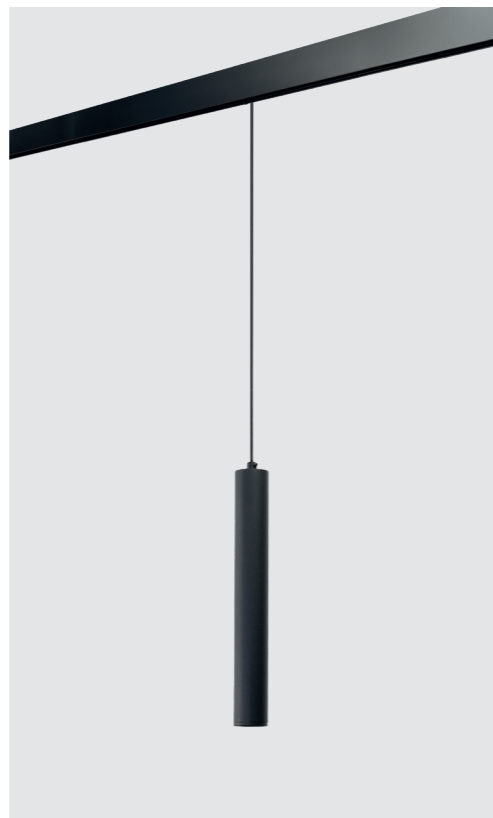

ALFA KERRY TRACK MAGNETIC 7W 3000/4000K

Voltage 48V	Light source 1 x LED Integrated	Power 7W
Lumens 560lm 560lm	Kelvins 3000K 4000k	Beam angle 32° 32°
CRI ≥ 90	Protection level IP20	Material Aluminium / PVC
Finish Matt		

- 3000K black AZ5500
- 4000K black AZ5501