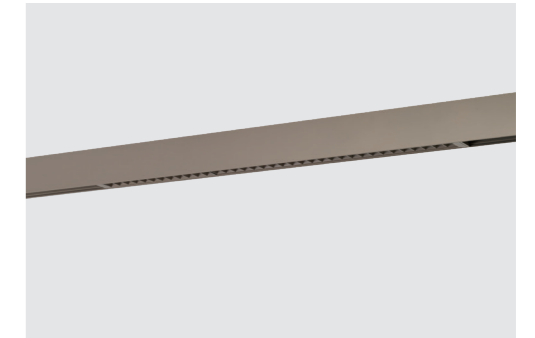

BETA KIRA 230V TRACK MAGNETIC 27W 3000/4000K

points