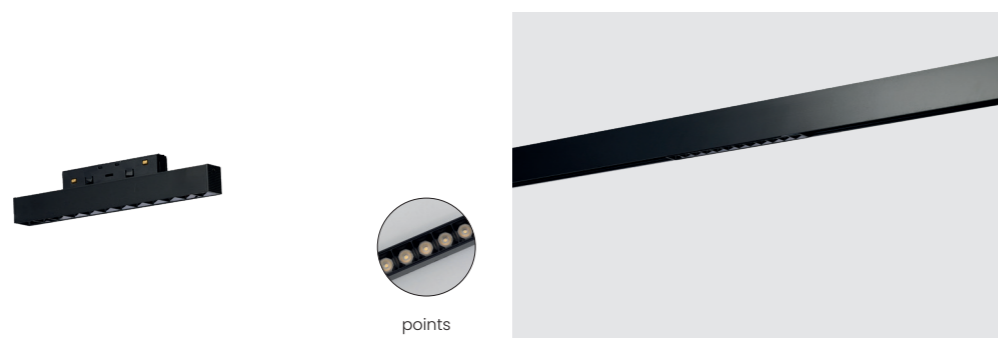

ALFA KIRA II TRACK MAGNETIC 12W 3000/4000K

Voltage 48V	Light source 1 x LED Integrated	Power 12W
Lumens 960lm 960lm	Kelvins 3000K 4000K	Beam angle 27° 26°
CRI ≥ 90	Protection level IP20	Material Aluminium / PVC
Finish Matt		

- 3000K black AZ5471
- 4000K black AZ5472