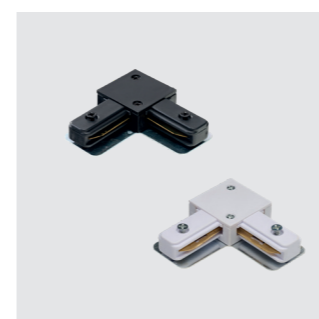

Color/Code			
● black		AZ5567
○ white		AZ5568

TRACK ILINE END POWER

Color/Code			
● black		AZ4743
○ white		AZ4742

TRACK ILINE STRAIGHT CONNECTOR

Color/Code			
● black		AZ4737
○ white		AZ4736

TRACK ILINE L CONNECTOR