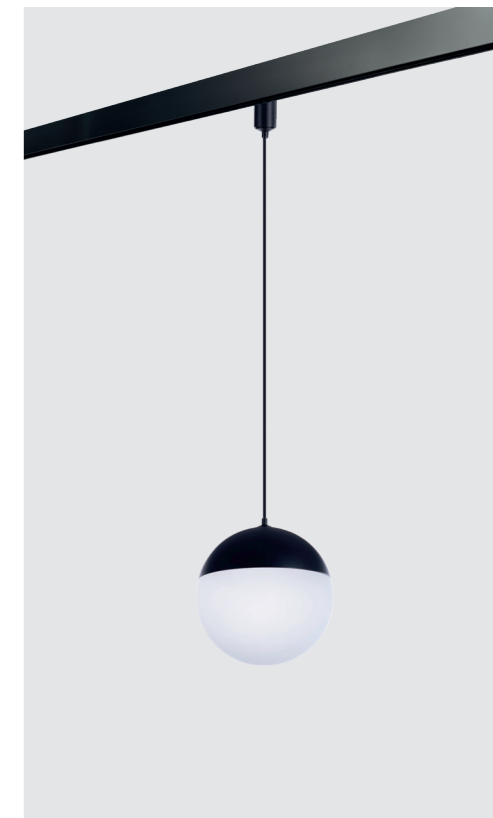

ALFA ELIN TRACK MAGNETIC 7W 3000/4000K

Voltage 48V	Light source 1 x LED Integrated	Power 7W
Lumens 560lm 560lm	Kelvins 3000K 4000K	Beam angle 63° 56°
CRI ≥ 80	Protection level IP20	Material Aluminium / Glass
Finish Matt		

- 3000K black AZ4630
- 3000K gold AZ4632
- 4000K black AZ4631

ALFA ELSA TRACK MAGNETIC 7W 3000K

Voltage 48V	Light source 1 x LED Integrated	Power 7W
Lumens 560lm 560lm	Kelvins 3000K 4000K	Beam angle 58° 58°
CRI ≥ 80	Protection level IP20	Material Aluminium / Glass
Finish Matt		

- 3000K black AZ4633
- 3000K gold AZ4635
- 4000K black AZ4634