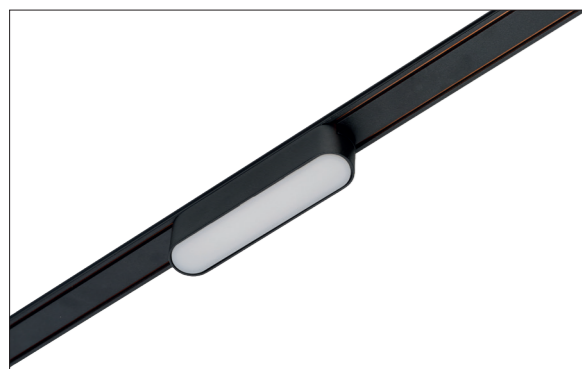

• black AZ5289

GAMMA ADAPTER SMALL

GAMMA TRACK ADAPTER SMALL

Color/Code

- black AZ 5310

TILT IS POSSIBLE ONLY WITH ADAPTER

ONLY LAMP

ADAPTER SMALL + LAMP