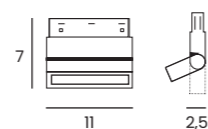

Voltage 48V	Light source 1 x LED Integrated	Power 6W
Lumens 480lm	Kelvins 3000 - 6000K	Beam angle 100°
CRI ≥ 90	Protection level IP20	Dimmable Yes
CCT Yes	Type of control Bluetooth Tuya	Material Aluminium / PVC
Finish Matt		

- black AZ5510