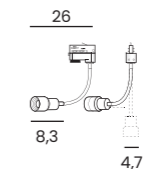

Voltage 230V	Light source 1 x LED Integrated	Power 5W
Lumens 800lm	Kelvins 3000K	Beam angle 15° - 70°
CRI ≥ 80	Protection level IP20	Material Aluminium / PVC
Finish Matt		

- black AZ4559
- white AZ4560