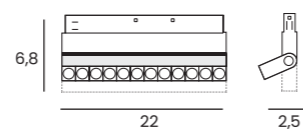

Voltage 48V	Light source 1 x LED Integrated	Power 12W
Lumens 960lm 960lm	Kelvins 3000K 4000K	Beam angle 26° 27°
CRI ≥ 90	Protection level IP20	Material Aluminium / PVC
Finish Matt		

- 3000K black AZ5484
- 4000K black AZ5483