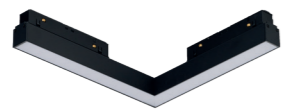

ALFA SAGA TRACK MAGNETIC CORNER A 24W 3000/4000K