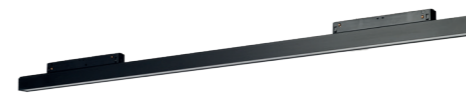

ALFA SAGA TRACK MAGNETIC 36W CCT BLUETOOTH