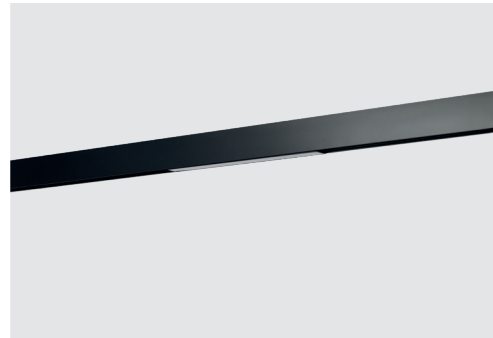

- black AZ6090

tilt

ALFA SAGA TRACK MAGNETIC 12W 3000/4000K

milky diffuser

Voltage 48V	Light source 1 x LED Integrated	Power 12W
Lumens 600lm 600lm	Kelvins 3000K 4000K	Beam angle 114° 112°
CRI ≥ 80	Protection level IP20	Material Aluminium / PVC
Finish Matt		