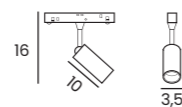

Voltage 48V	Light source 1 x LED Integrated	Power 12W
Lumens 960lm	Kelvins 4000 - 5500K	Beam angle 41°
CRI ≥ 90	Protection level IP20	Dimmable Yes
CCT Yes	Type of control DALI	Material Aluminium / PVC
Finish Matt		

- black AZ6291