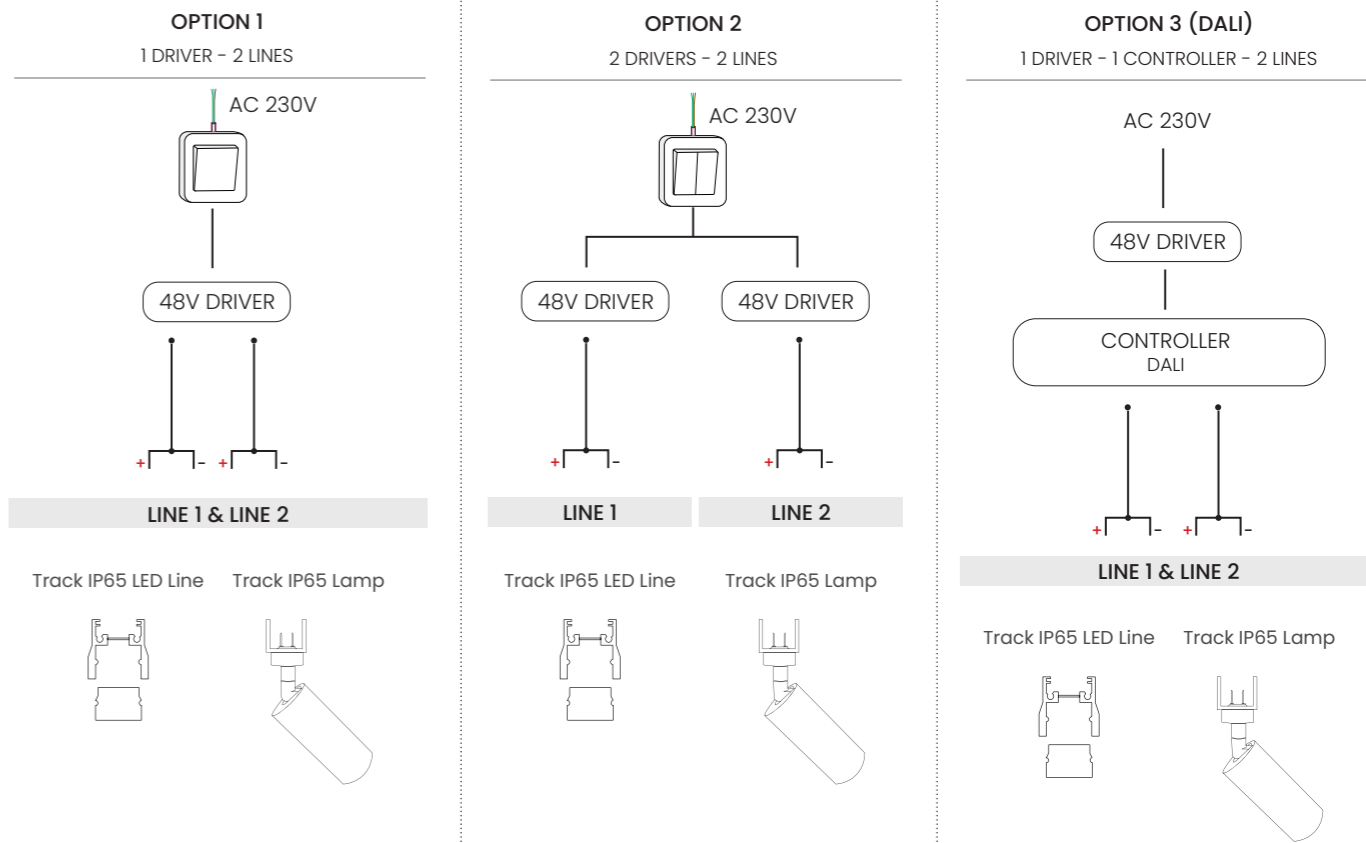

TRACK IP65 CONTROL OPTIONS