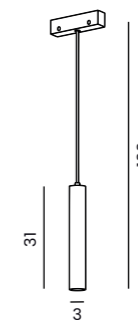

- black AZ5405

**GAMMA
TRACK MAGNETIC**

GAMMA TRACK INSTALLATION SCHEME

GAMMA TRACK MAGNETIC 5mm + 2X END CAP TRACK
(1m, 1,5m, 2m, 3m)

Length/Color/Code			
● 1m	black	AZ5312
○ 1m	white	AZ5314
● 1,5m	black	AZ5527
● 2m	black	AZ5313
○ 2m	white	AZ5315
● 3m	black	AZ5528