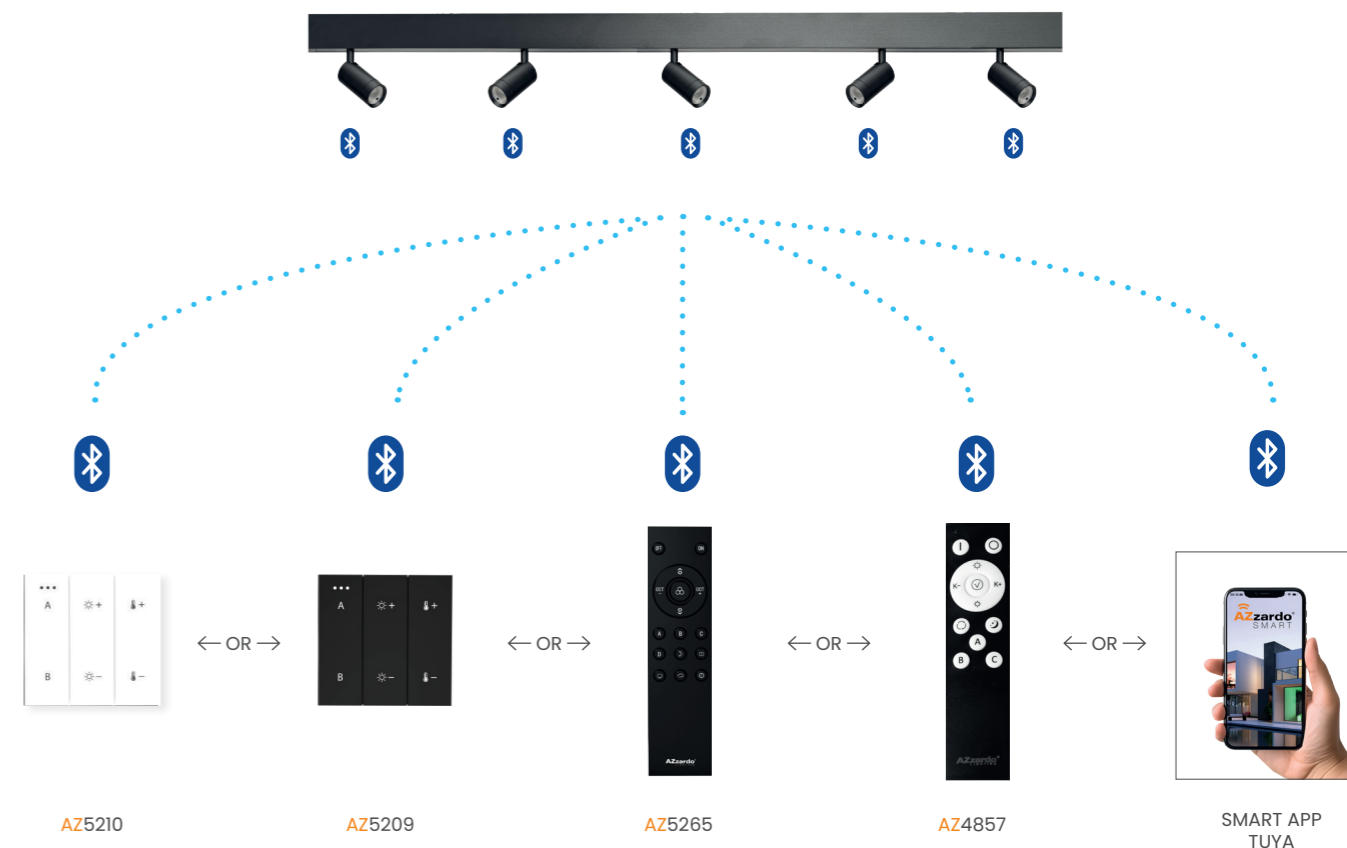

- 3000K black AZ5308
- 4000K black AZ5309

REMOTE CONTROL 4-GROUP & RGB & BLUETOOTH

* RGB CHANGE ONLY USED FOR RGB LAMPS
THE CCT LAMP CAN'T BE USE THIS BUTTON FUNCTION

REMOTE CONTROL 3-GROUP

SWITCH PANEL REMOTE CONTROL 2-GROUP BLUETOOTH