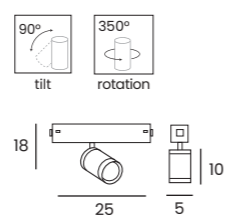

- beige AZ7345 **NEW**
- black AZ5183

Rotatable optical lens

DELTA
TRACK MAGNETIC
SUPER SLIM **NEW**

DELTA TRACK MAGNETIC SUPER SLIM INSTALLATION OPTIONS

DELTA TRACK MAGNETIC SUPER SLIM (1m, 1,5m, 2m)

- Length/Color/Code
- 1m black AZ6975
 - 1,5m black AZ6977
 - 2m black AZ6976