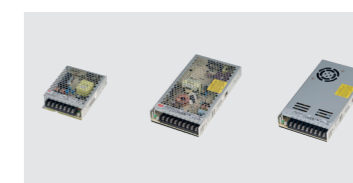

DRIVER OUTSIDE MEANWELL
(100W, 200W, 350W)

Power/Code			
100W	...	AZ4691	
200W	...	AZ4692	
350W	...	AZ4866