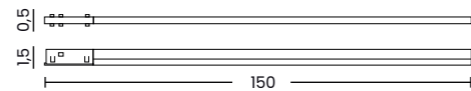

Voltage 48V	Light source 1x LED integrated	Power 18W
Lumens 648lm	Kelvins 3000 / 4000K	Protection level IP20
CCT Yes	Type of control Bluetooth Tuya	Material Aluminium / PVC
Finish Matt		

○ white AZ7305