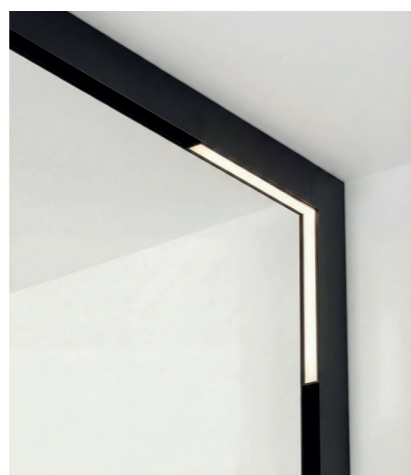

ALFA SAGA TRACK MAGNETIC 24W DALI CORNER B CCT DIMM