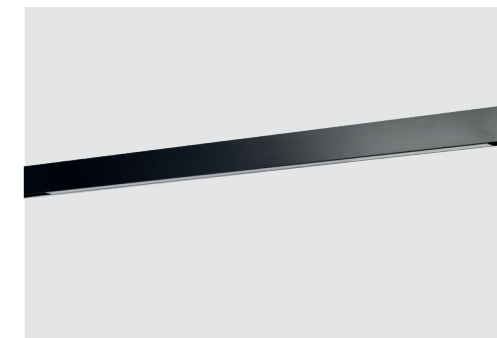

ALFA SAGA TRACK MAGNETIC 36W CCT BLUETOOTH