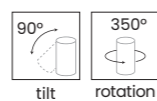

Voltage 48V	Light source 1 x LED Integrated	Power 12W
Lumens 960lm	Kelvins 3000 - 6500K	Beam angle 41°
CRI ≥ 90	Protection level IP20	Dimmable Yes
CCT Yes	Type of control Bluetooth Tuya	Material Aluminium
Finish Matt		

• black AZ5127