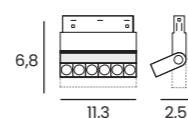

Voltage 48V	Light source 1 x LED Integrated	Power 6W
Lumens 480lm	Kelvins 3000 - 5500K	Beam angle 35°
CRI ≥ 90	Protection level IP20	Dimmable Yes
CCT Yes	Type of control Bluetooth Tuya	Material Aluminium / PVC
Finish Matt		

- black AZ5507