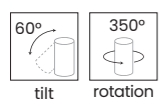

Voltage 230V	Light source 1 x LED Integrated	Power 12W
Lumens 960lm	Kelvins 3000K	Beam angle 60°
CRI ≥ 80	Protection level IP20	Material Aluminium / PVC
Finish Matt		

- black AZ4520
- white AZ4519