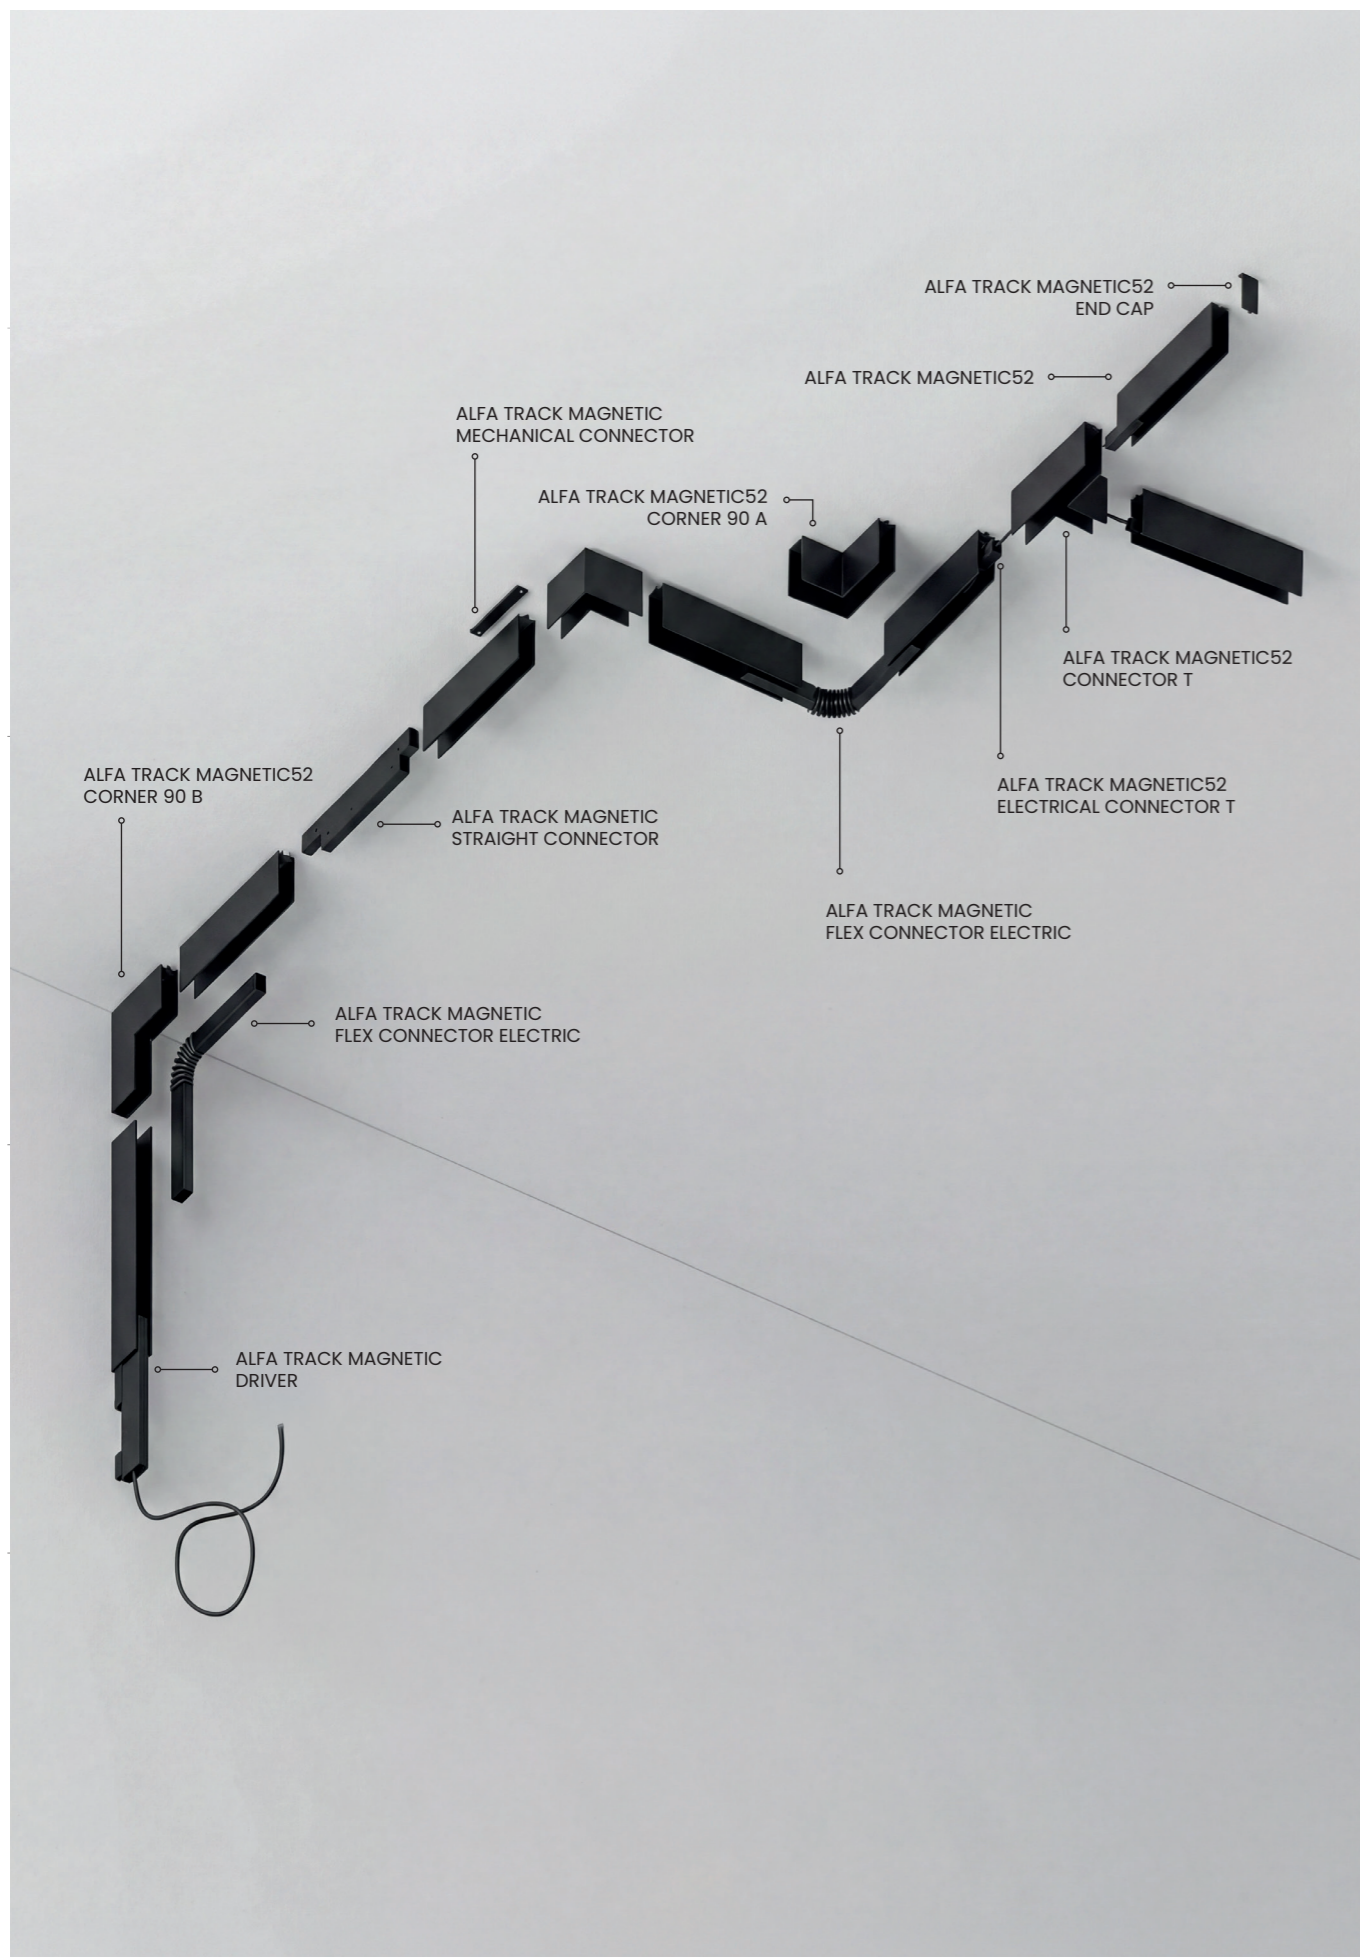

ALFA TRACK MAGNETIC INSTALLATION SCHEME