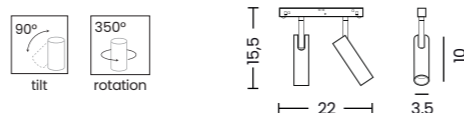

Voltage 48V	Light source 2 x LED Integrated	Power 7W
Lumens 560lm	Kelvins 3000 / 4000 / 6500K	Beam angle 38°
CRI ≥ 90	Protection level IP20	Dimmable Yes
CCT Yes	Type of control CCT Switch Triac Dimmer	Material Aluminium / PVC
Finish Matt		

- black AZ6252
- white ..... AZ6514 **NEW**