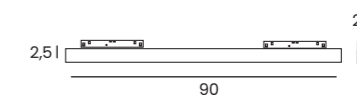

Voltage 48V	Light source 1 x LED Integrated	Power 36W
Lumens 2880lm	Kelvins 3000 - 6500K	Beam angle 104°
CRI ≥ 80	Protection level IP20	Dimmable Yes
CCT Yes	Type of control Bluetooth Tuya	Material Aluminium / PVC
Finish Matt		

- black AZ4850
- white AZ4851