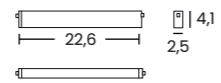

Voltage - 230V	Light source 1 x LED integrated	Power 9W
Lumens 720lm 720lm	Kelvins 3000K 4000K	Beam angle 120° 120°
CRI ≥ 90	Protection level IP20	Material Aluminium / PVC
Finish Matt		

- 3000K beige ..... AZ7352 NEW
- 3000K black AZ5190
- 3000K white AZ6470
- 4000K beige ..... AZ7373 NEW
- 4000K black AZ5214
- 4000K white AZ6471

BETA SAGA 230V TRACK MAGNETIC 18W 3000/4000K