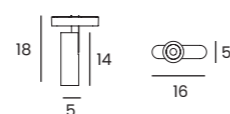

Voltage 48V	Light source 1 x LED Integrated	Power 12W
Lumens 960lm	Kelvins 3000 - 6500K	Beam angle 41°
CRI ≥ 90	Protection level IP20	Dimmable Yes
CCT Yes	Type of control Bluetooth Tuya	Material Aluminium
Finish Matt		

• black AZ5127