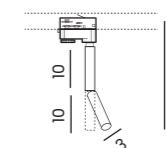

Voltage 230V	Light source 1 x LED Integrated	Power 7W
Lumens 560lm	Kelvins 3000 / 4000 / 6000K	Beam angle 12° - 50°
CRI ≥ 80	Protection level IP20	Material Aluminium / PVC
Finish Matt		

- black AZ6083
- white AZ6082