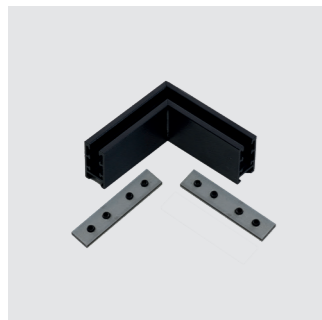

DELTA TRACK MAGNETIC SUPER SLIM CORNER90 A BK

1. Color/Code
2. black AZ6980