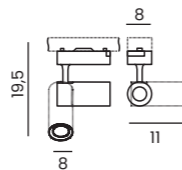

Voltage 230V	Light source 1 x LED Integrated	Power 10W
Lumens 800lm 800lm	Kelvins 3000K 4000K	Beam angle 25° 25°
CRI ≥ 90	Protection level IP20	Material Aluminium / PVC
Finish Matt		

- 3000K black AZ2224
- 3000K white AZ2222
- 4000K black AZ2225
- 4000K white AZ2223