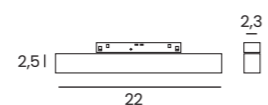

Voltage 48V	Light source 1 x LED Integrated	Power 12W
Lumens 960lm	Kelvins 3000 - 6000K	Beam angle 120°
CRI ≥ 90	Protection level IP20	Dimmable Yes
CCT Yes	Type of control DALI	Material Aluminium / PVC
Finish Matt		

- black AZ6284
- white ..... AZ7247 **NEW**