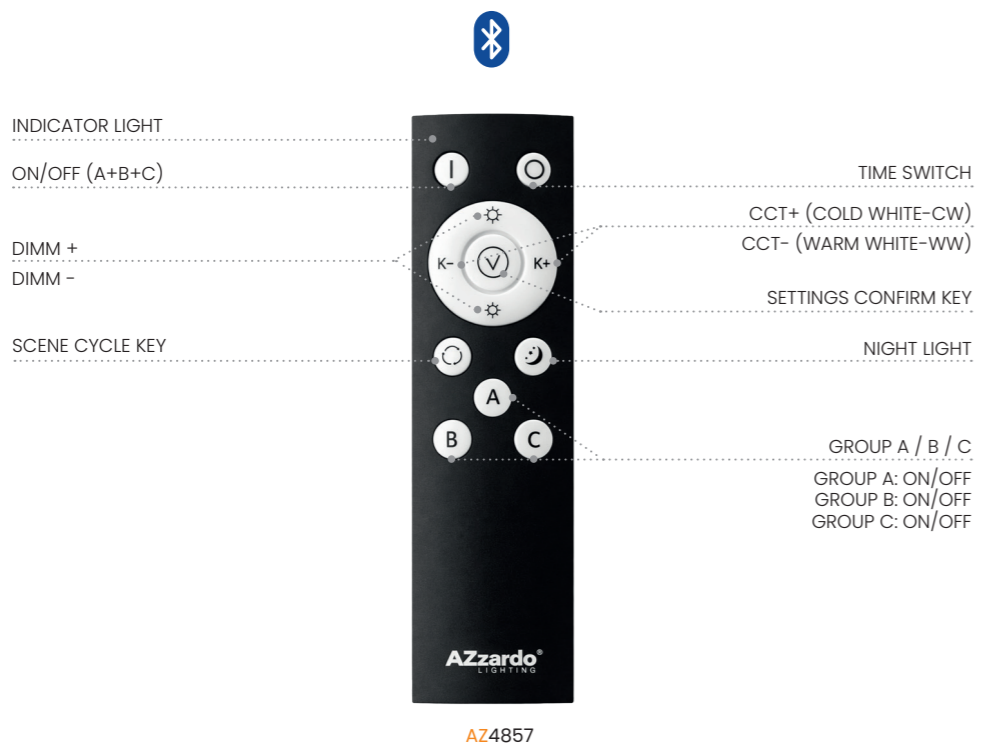

- 3000K black AZ5308
- 4000K black AZ5309

REMOTE CONTROL 4-GROUP & RGB & BLUETOOTH

* RGB CHANGE ONLY USED FOR RGB LAMPS
THE CCT LAMP CAN'T BE USE THIS BUTTON FUNCTION

REMOTE CONTROL 3-GROUP

SWITCH PANEL REMOTE CONTROL 2-GROUP BLUETOOTH