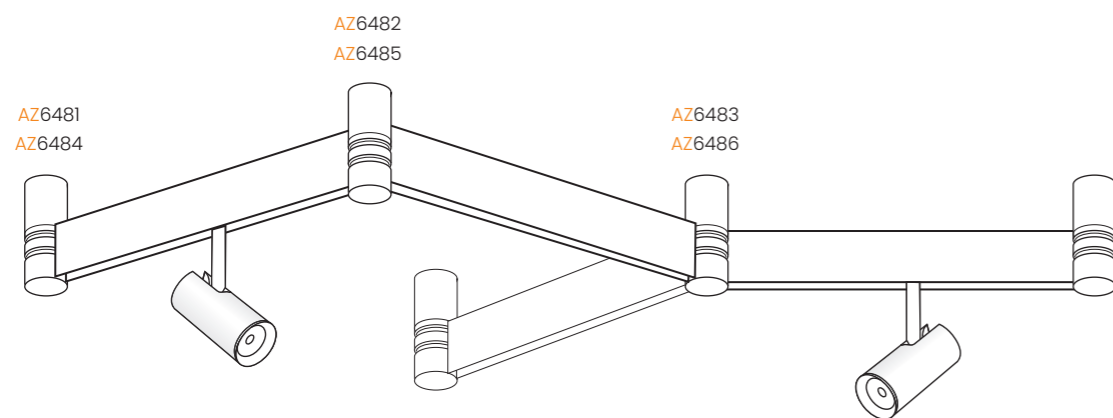

ALFA TRACK MAGNETIC MULTI-ANGLE INSTALLATION SCHEME

ALFA TRACK MAGNETIC MULTI-ANGLE CONNECTOR 1

Color/Code			
● black	.....	AZ6481	
○ white	.....	AZ6484	

ALFA TRACK MAGNETIC MULTI-ANGLE CONNECTOR 2

Color/Code			
● black	.....	AZ6482	
○ white	.....	AZ6485	

ALFA TRACK MAGNETIC MULTI-ANGLE CONNECTOR 3

Color/Code			
● black	.....	AZ6483	
○ white	.....	AZ6486