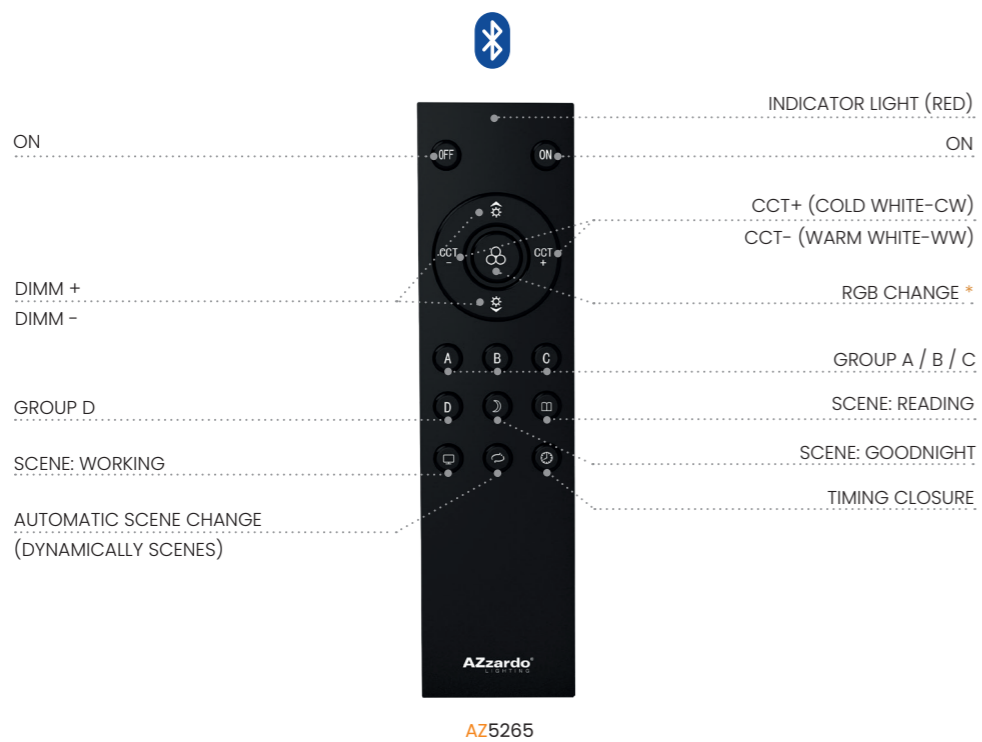

REMOTE CONTROL 4-GROUP & RGB & BLUETOOTH