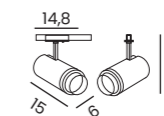

tilt rotation