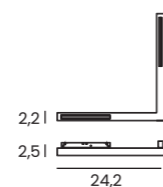

Voltage 48V	Light source 1 x LED Integrated	Power 24W
Lumens 1920lm	Kelvins 4000 - 6500K	Beam angle 103°
CRI ≥ 90	Protection level IP20	Dimmable Yes
CCT Yes	Type of control DALI	Material Aluminium / PVC
Finish Matt		

- black AZ6288
- white ..... AZ7249 **NEW**