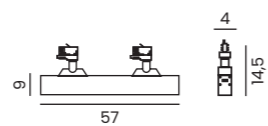

Voltage 230V	Light source 1 x LED Integrated	Power 24W
Lumens lm	Kelvins 3000/4000/6000K	Beam angle 120°
CRI ≥ 80	Protection level IP20	CCT Yes
Type of control CCT Switch	Material Aluminium / PVC	Finish Matt

- black AZ4565
- white AZ4566