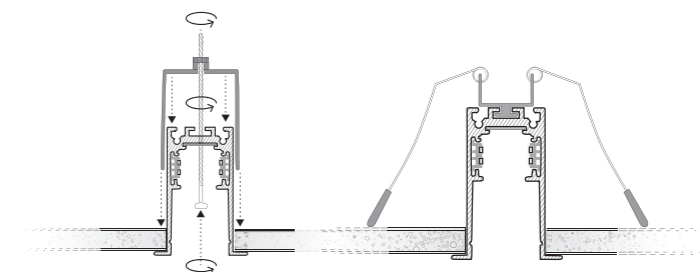

ALFA TRACK MAGNETIC52 END CAP

Color/Code	● black	AZ6372
	○ white	AZ6373

ALFA TRACK MAGNETIC INSTALLATION SCHEME

ALFA TRACK MAGNETIC EASYFIX (1m, 1,5m, 2m, 3m)
Very Easy To Instal!

Length/Color/Code	● 1m	black	AZ5676
	● 1,5m	black	AZ5677
	● 2m	black	AZ5678
	● 3m	black	AZ5679