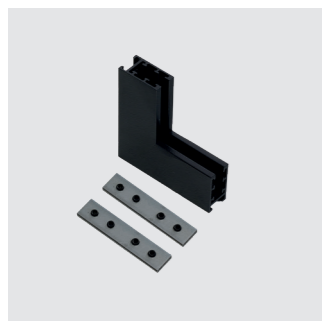

DELTA TRACK MAGNETIC SUPER SLIM CORNER90 B BK

1. Color/Code
2. black AZ6981