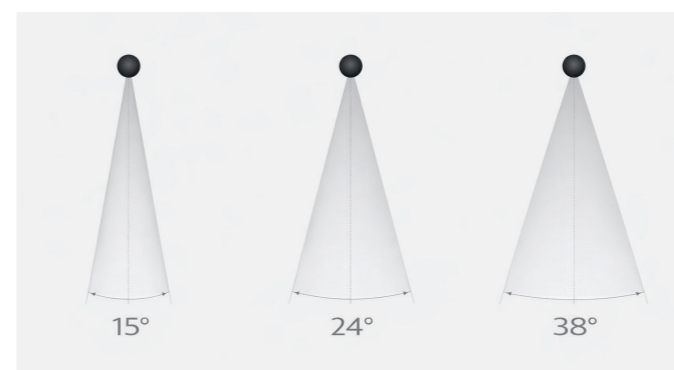

Rotatable optical lens