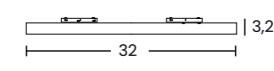

Voltage 48V	Light source 1x LED integrated	Power 10W
Lumens 800lm	Kelvins 3000 / 4000K	Protection level IP20
CCT Yes	Type of control Bluetooth Tuya	Material Aluminium / PVC
Finish Matt		

- black AZ5399