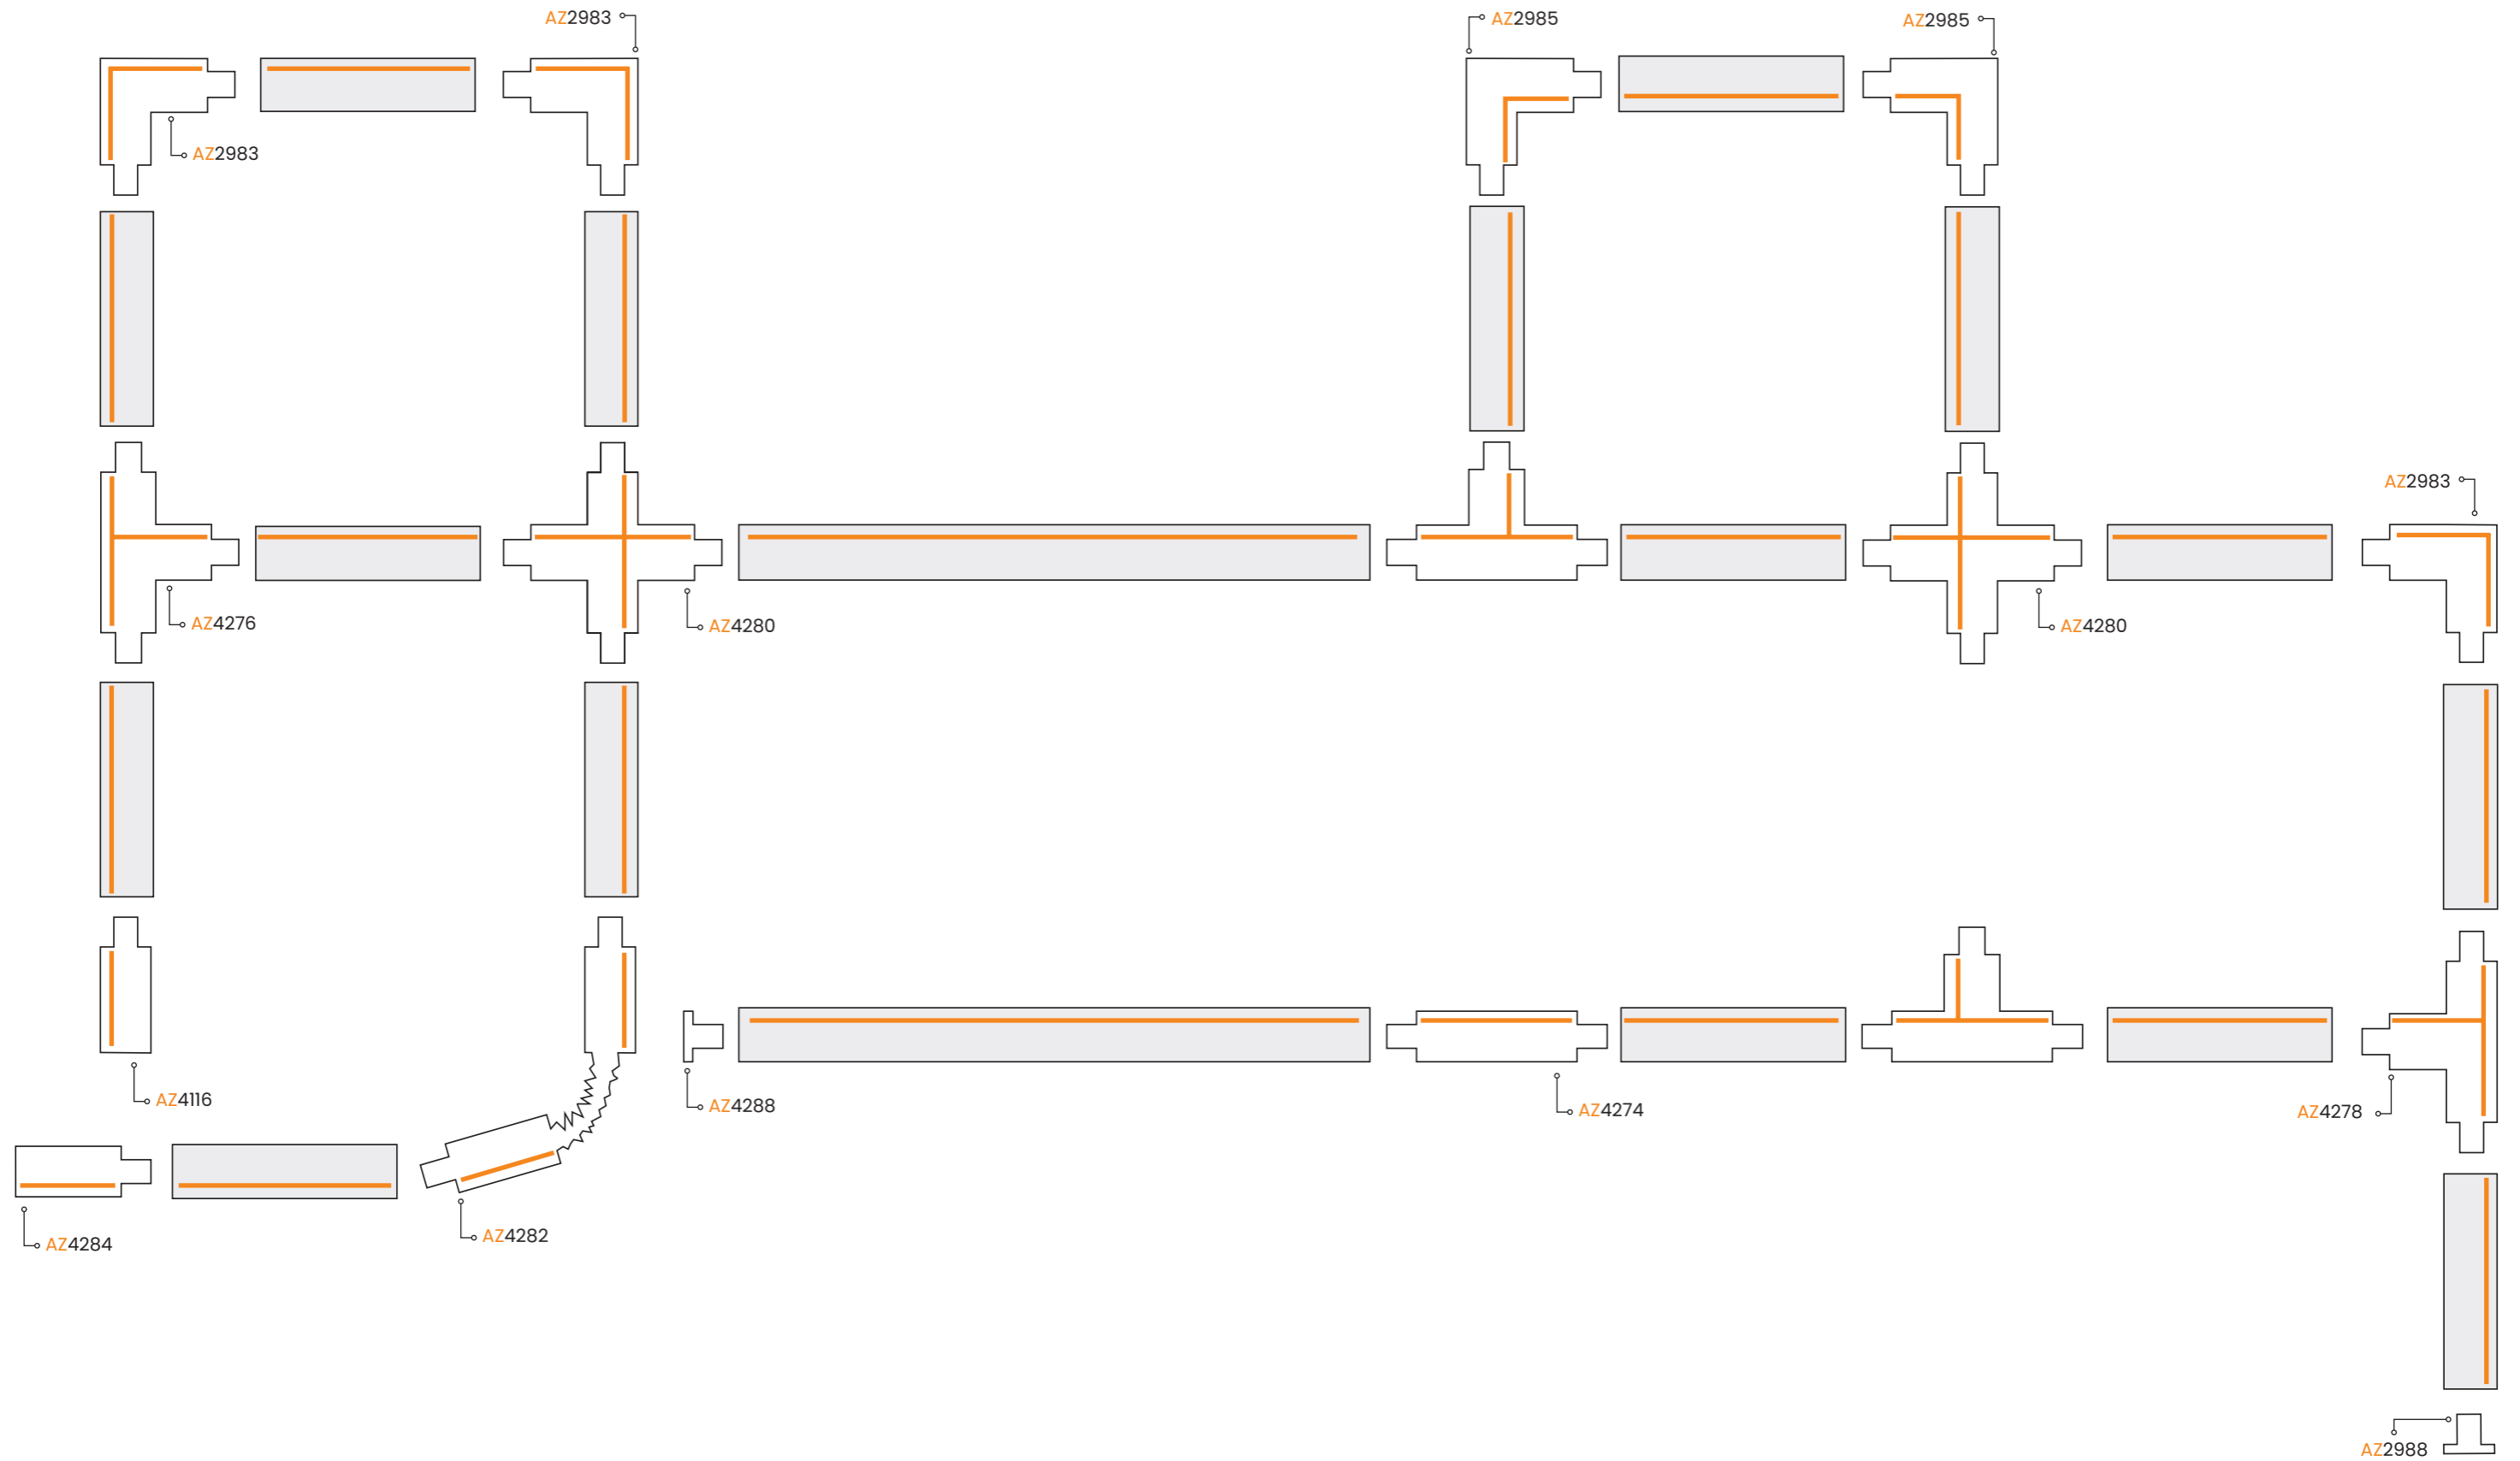

Color/Code

- black AZ3003
- white AZ3012

TRACK 3LINE DIAGRAM

Diagram showing the correct way to connect accesories to busbars (TRACK 3LINE)

The orange line indicates polarity of the system (observe earth contact)