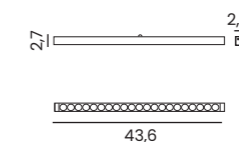

Voltage 48V	Light source 1 x LED Integrated	Power 24W
Lumens 1920lm 1920lm	Kelvins 3000K 4000K	Beam angle 57°
CRI ≥ 90	Protection level IP20	Material Aluminium / PVC
Finish Matt		

- 3000K black AZ5296
- 4000K black AZ5297