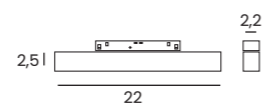

Voltage 48V	Light source 1 x LED Integrated	Power 12W
Lumens 960lm	Kelvins 3000 - 6000K	Beam angle 38°
CRI ≥ 90	Protection level IP20	Dimmable Yes
CCT Yes	Type of control DALI	Material Aluminium / PVC
Finish Matt		

- black AZ6286
- white ..... AZ7252 **NEW**