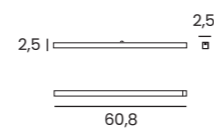

Voltage 48V	Light source 1 x LED Integrated	Power 20W
Lumens 1600lm 1600lm	Kelvins 3000K 4000K	Beam angle 162°
CRI ≥ 90	Protection level IP20	Material Aluminium / PVC
Finish Matt		

- 3000K black AZ5301
- 4000K black AZ5302