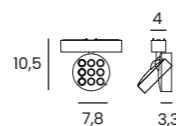

Voltage 48V	Light source LED Integrated	Power 9W
Lumens 720lm	Kelvins 3000 - 6500K	Beam angle 36°
CRI ≥ 90	Protection level IP20	Dimmable Yes
CCT Yes	Type of control Bluetooth Tuya	Material PVC
Finish Matt		

- black AZ5126