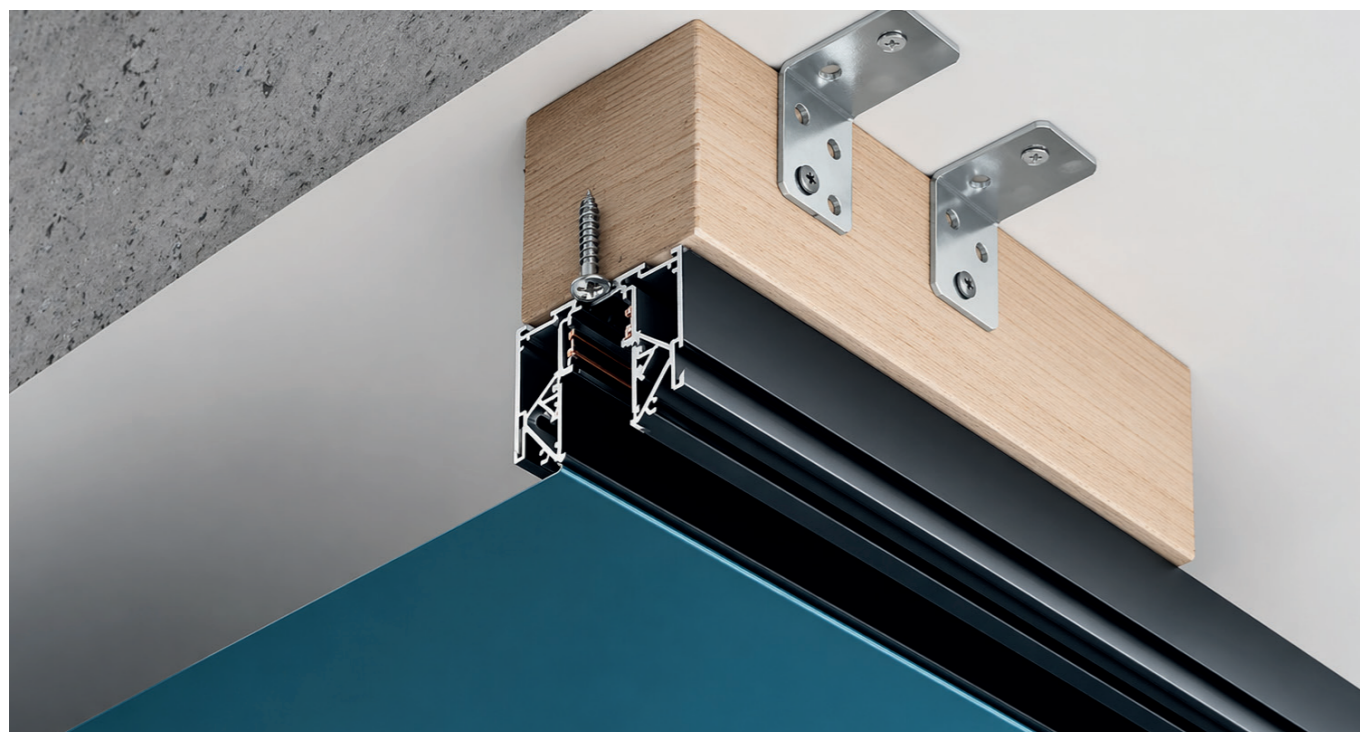

ALFA TRACK MAGNETIC STRETCH CONNECTOR 90 x 4

Color/Code ● black AZ5840

ALFA TRACK MAGNETIC STRETCH END CAP

Color/Code ● black AZ5841

ALFA TRACK MAGNETIC STRAIGHT CONNECTOR ELECTRIC

Color/Code ● black AZ4677
○ white AZ4678

ALFA TRACK MAGNETIC DRIVER ELECTRIC CONNECTOR

Color/Code ● black AZ4675
○ white AZ4676

DRIVER OUTSIDE MEANWELL REGULAR (100W, 200W, 350W)

Power/Code 100W ... AZ4691
200W ... AZ4692
350W ... AZ4866

ALFA TRACK MAGNETIC DRIVER (60W, 100W, 200W) REGULAR

Power/Color/Code ● 60W black AZ4669
○ 60W white AZ4670
● 100W black AZ4671
○ 100W white AZ4672
● 200W black AZ4673
○ 200W white AZ4674

ALFA TRACK MAGNETIC 2LINE LI DRIVER DIMM INSIDE 2LINE LI (100W, 200W)

Power/Color/Code ● 100W black AZ6352
○ 100W white ..... AZ6682 **NEW**
● 200W black AZ6353

ALFA TRACK MAGNETIC 2LINE DRIVER INSIDE 2LINE (60+60W, 100+100W)

Power/Color/Code ● 60+60W black AZ6230
○ 60+60W white AZ6231
● 100+100W black AZ6232
○ 100+100W white AZ6233