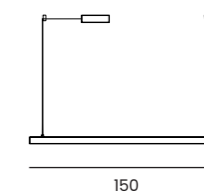

SMART APP
TUYA

● black AZ6998