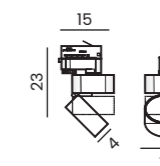

● black AZ4547
○ white AZ4548

tilt rotation

LINNEA 29 TRACK 3LINE 12W CCT

Voltage 230V	Light source 1 x LED Integrated	Power 12W
Lumens 960lm	Kelvins 3000/4000/6000K	Beam angle 120°
CRI ≥ 80	Protection level IP20	CCT Yes
Type of control CCT Switch	Material Aluminium / PVC	Finish Matt