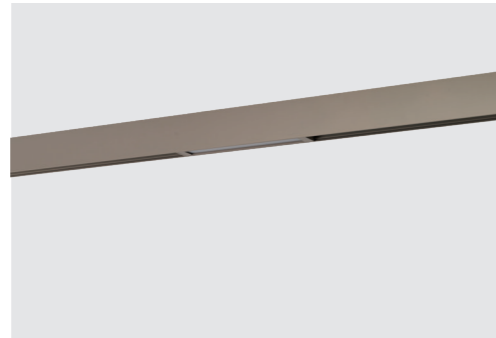

BETA SAGA 230V TRACK MAGNETIC 9W 3000/4000K