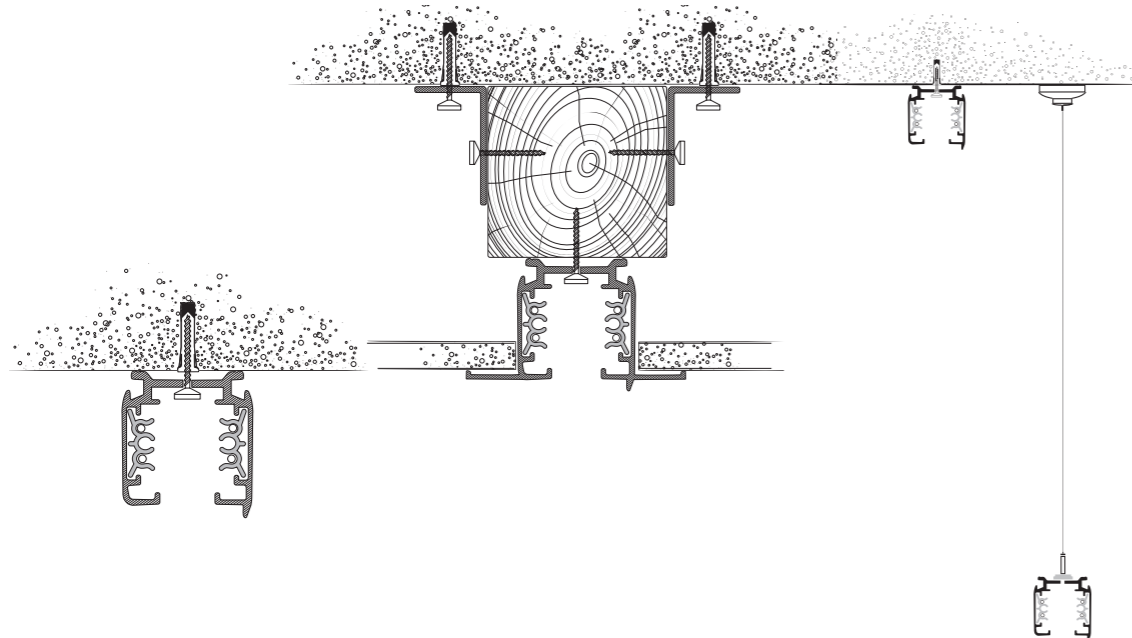

TRACK 3LINE INSTALLATION SCHEME

TRACK 3LINE (1m, 1,5m, 2m, 3m)

Length/Color/Code	● 1m	black	.....	AZ2973
	○ 1m	white	.....	AZ2974
	● 1,5m	black	.....	AZ3000
	○ 1,5m	white	.....	AZ2999
	● 2m	black	.....	AZ2975
	○ 2m	white	.....	AZ2976
	● 3m	black	.....	AZ4272
	○ 3m	white	.....	AZ4271

TRACK 3LINE SET+ END POWER + END CAP (1m, 1,5m, 2m)

Length/Color/Code	● 1m	black	.....	AZ2987
	○ 1m	white	.....	AZ2991
	● 1,5m	black	.....	AZ3001
	○ 1,5m	white	.....	AZ3002
	● 2m	black	.....	AZ2992
	○ 2m	white	.....	AZ2988

TRACK 3LINE GIPS (1m, 2m, 3m)

Length/Color/Code	● 1m	black	.....	AZ4290
	○ 1m	white	.....	AZ4289
	● 2m	black	.....	AZ4292
	○ 2m	white	.....	AZ4291
	● 3m	black	.....	AZ4294
	○ 3m	white	.....	AZ4293

TRACK 3LINE 1m COVER

Length/Color/Code	● 1m	black	.....	AZ5522
	○ 1m	white	.....	AZ5521

END POWER (Left, Right)

Side/Color/Code	● left	black	.....	AZ4284
	○ left	white	.....	AZ4283
	● right	black	.....	AZ4116
	○ right	white	.....	AZ4117

L CONNECTOR (Left, Right)

Side/Color/Code	● left	black	.....	AZ2985
	○ left	white	.....	AZ2986
	● right	black	.....	AZ2983
	○ right	white	.....	AZ2984

T CONNECTOR (Left, Right)

Side/Color/Code	● left	black	.....	AZ4276
	○ left	white	.....	AZ4275
	● right	black	.....	AZ4278
	○ right	white	.....	AZ4277

POWER

Color/Code	● black	.....	AZ4274
	○ white	.....	AZ4273