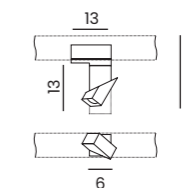

Voltage 230V	Light source 1 x LED Integrated	Power 12W
Lumens 960lm	Kelvins 3000K	Beam angle 25°
CRI ≥ 80	Protection level IP20	Material Aluminium / PVC
Finish Matt		

- black AZ3525
- white AZ3524

tilt rotation