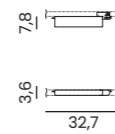

TANKER TRACK 3LINE 18W CCT SWITCH

CCT SWITCH

Voltage 230V	Light source 1 x LED Integrated	Power 18W
Lumens 1440lm	Kelvins 3000 / 4000 / 6000K	Beam angle 120°
CRI ≥ 90	Protection level IP20	CCT Yes
Type of control CCT Switch	Material Aluminium / PVC	Finish Matt

- black AZ5980

TANKER TRACK 3LINE 40W CCT SWITCH

CCT SWITCH

Voltage 230V	Light source 1 x LED Integrated	Power 40W
Lumens 3200lm	Kelvins 3000 / 4000 / 6000K	Beam angle 120°
CRI ≥ 90	Protection level IP20	CCT Yes
Type of control CCT Switch	Material Aluminium / PVC	Finish Matt

- black AZ5982

TANKER TRACK 3LINE 30W CCT SWITCH

CCT SWITCH

Voltage 230V	Light source 1 x LED Integrated	Power 30W
Lumens 2400lm	Kelvins 3000 / 4000 / 6000K	Beam angle 120°
CRI ≥ 90	Protection level IP20	CCT Yes
Type of control CCT Switch	Material Aluminium / PVC	Finish Matt

- black AZ5981