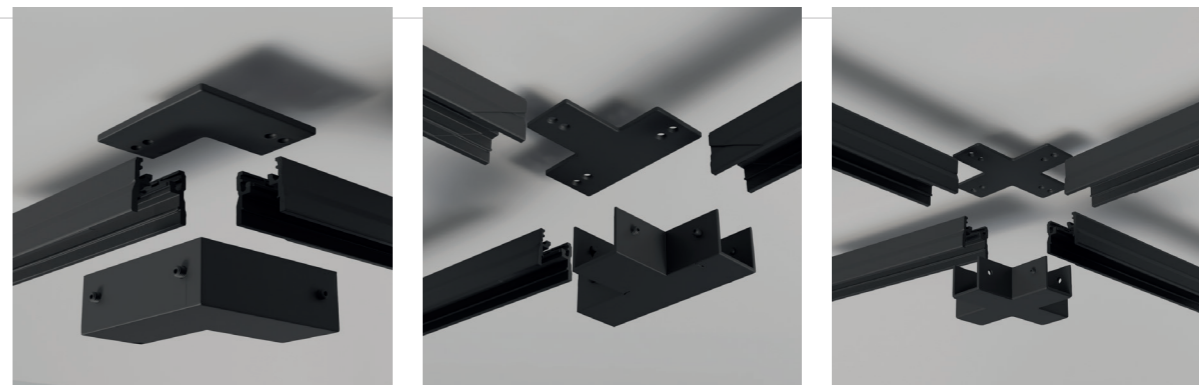

• black AZ5128

TRACK IP65 **NEW**

TRACK IP65 INSTALLATION SCHEME

TRACK IP65 LAMP INSTALLATION SCHEME

TRACK IP65 SUSPENSION INSTALLATION SCHEME

TRACK IP65 SUSPENSION CORNERS INSTALLATION SCHEME

TRACK IP65 (1m, 2m, 3m)