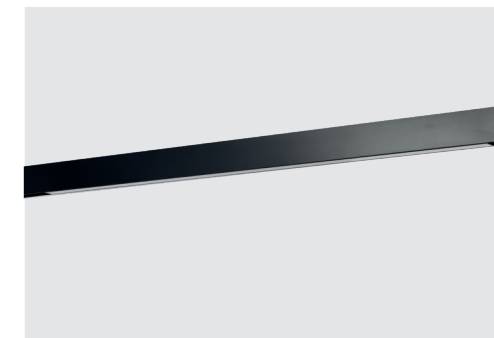

ALFA SAGA II TRACK MAGNETIC 30W 3000/4000K