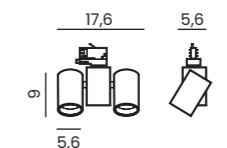

- black AZ4443
- white AZ4442