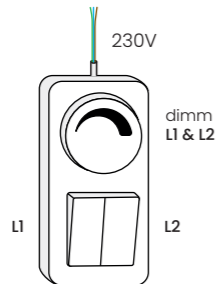

- black AZ7098

ALFA 2LINE - CONTROL OPTIONS

OPTION 1

- switch ON/OFF & DIMM LINE-1
- switch ON/OFF & DIMM LINE-2

OPTION 2

- DIMM LINE-1 and LINE-2
- switch ON/OFF LINE-1
- switch ON/OFF LINE-2

OPTION 3

- L1 & L2 switch ON/OFF & DIMM