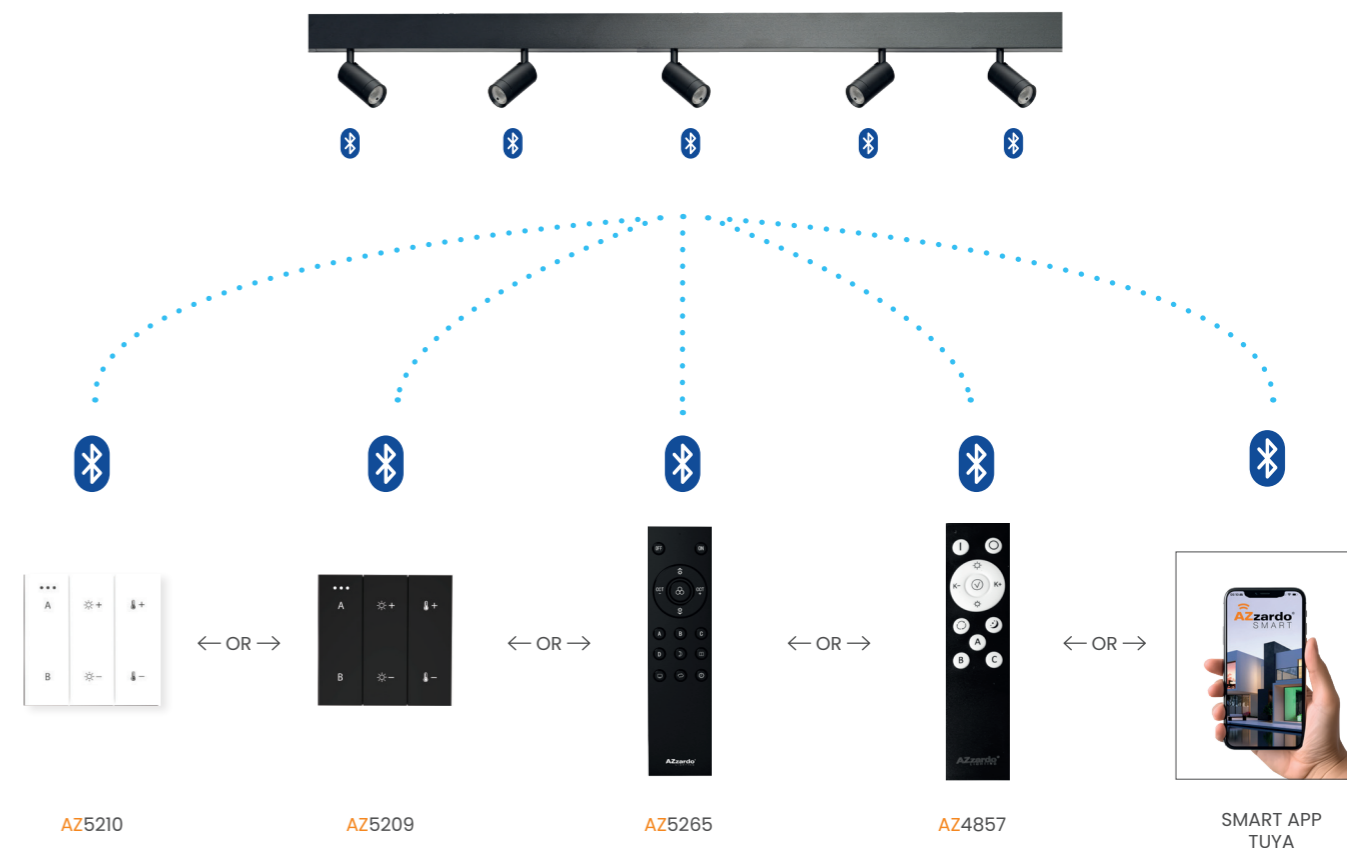

SWITCH PANEL REMOTE CONTROL 2-GROUP BLUETOOTH