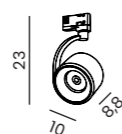

Voltage 230V	Light source 1 x LED Integrated	Power 12W
Lumens 960lm	Kelvins 3000K	Beam angle 24°
CRI ≥ 80	Protection level IP20	Material Aluminium / PVC
Finish Matt		

- black AZ3486
- white AZ3487