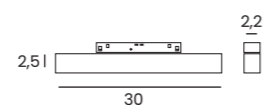

Voltage 48V	Light source 1 x LED Integrated	Power 12W
Lumens 960lm	Kelvins 3000 - 6000K	Beam angle 112°
CRI ≥ 80	Protection level IP20	Dimmable Yes
CCT Yes	Type of control Bluetooth Tuya	Material Aluminium / PVC
Finish Matt		

- black AZ4846
- white AZ4847