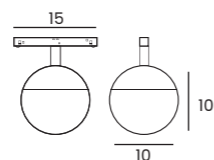

Voltage 48V	Light source 1 x LED Integrated	Power 7W
Lumens 560lm 560lm	Kelvins 3000K 4000K	Beam angle 63° 56°
CRI ≥ 80	Protection level IP20	Material Aluminium / Glass
Finish Matt		

- 3000K black AZ4630
- 3000K gold AZ4632
- 4000K black AZ4631