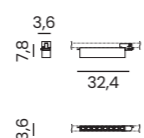

Voltage 230V	Light source 1 x LED Integrated	Power 16W
Lumens 1280lm	Kelvins 3000 / 4000 / 6000K	Beam angle 30°
CRI ≥ 90	Protection level IP20	CCT Yes
Type of control CCT Switch	Material Aluminium / PVC	Finish Matt

- black AZ6056