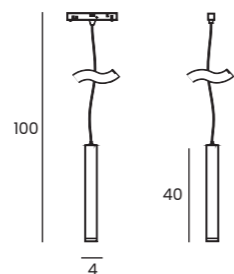

Voltage 48V	Light source 1 x LED Integrated	Power 7W
Lumens 560lm 560lm	Kelvins 3000K 4000k	Beam angle 32° 32°
CRI ≥ 90	Protection level IP20	Material Aluminium / PVC
Finish Matt		

- 3000K black AZ5500
- 4000K black AZ5501