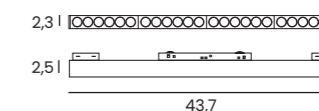

Voltage 48V	Light source 1 x LED Integrated	Power 24W
Lumens 1920lm	Kelvins 3000 - 6000K	Beam angle 35°
CRI ≥ 90	Protection level IP20	Dimmable Yes
CCT Yes	Type of control Bluetooth Tuya	Material Aluminium / PVC
Finish Matt		

- black AZ5504