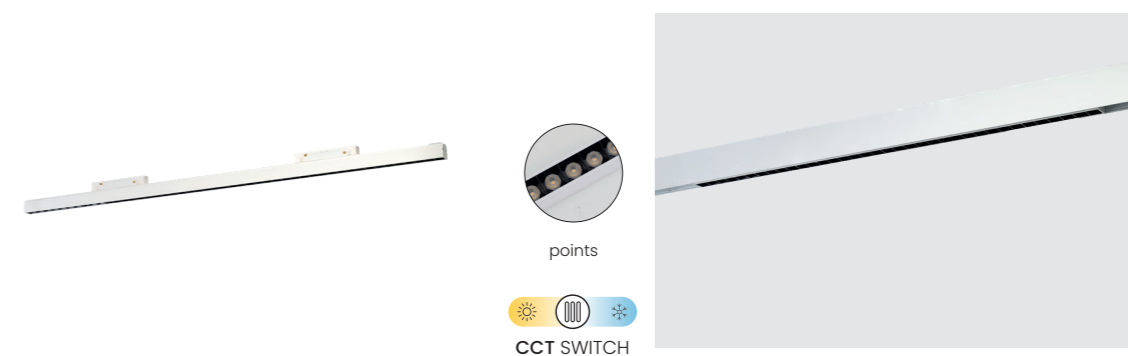

ALFA KIRA TRACK MAGNETIC 2LINE 48W CCT SWITCH DIMM

Voltage 48V	Light source 1 x LED Integrated	Power 48W
Lumens 3840lm	Kelvins 3000 / 4000 / 7000K	Beam angle 36°
CRI ≥ 90	Protection level IP20	Dimmable Yes
CCT Yes	Type of control CCT Switch Triac Dimmer	Material Aluminium / PVC
Finish Matt		

- black AZ6243
- white / black ..... AZ6505 **NEW**