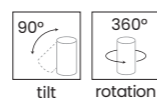

Voltage 48V	Light source LED Integrated	Power 12W
Lumens 960lm	Kelvins 3000 - 6500K	Beam angle 35°
CRI ≥ 90	Protection level IP20	Dimmable Yes
CCT Yes	Type of control Bluetooth Tuya	Material PVC
Finish Matt		

- black AZ5122