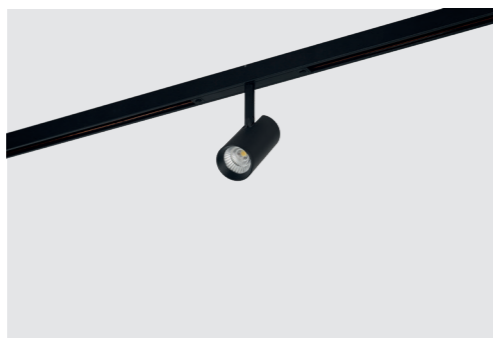

ALFA MAKITA II TRACK MAGNETIC 12W 3000/4000K