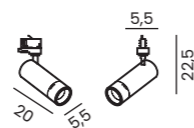

tilt rotation