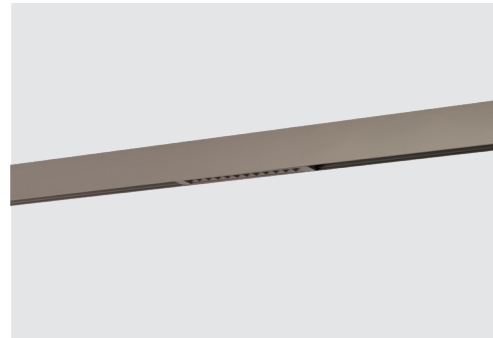

BETA KIRA 230V TRACK MAGNETIC 9W 3000/4000K

points