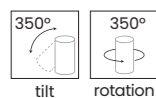

LOLO TRACK 3LINE GU10

Voltage 230V	Light source 1 x GU10 only LED	Protection level IP20
Material Aluminium / PVC	Finish Matt	

- black AZ4577
- white AZ4578

LENS TRACK 3LINE GU10

Voltage 230V	Light source 1 x GU10 only LED	Protection level IP20
Material Aluminium	Finish Matt	

- black AZ3511
- black/gold AZ3512
- white AZ3510