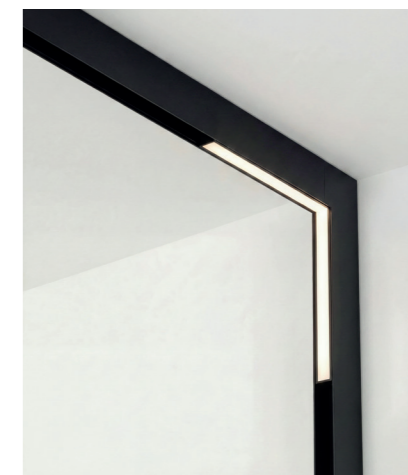

- black AZ5506

 ALFA SAGA II TRACK MAGNETIC CORNER B 25W CCT BLUETOOTH

Voltage 48V	Light source 1 x LED Integrated	Power 25W
Lumens 2000lm	Kelvins 3000 - 6000K	Beam angle
CRI ≥ 90	Protection level IP20	Dimmable Yes
CCT Yes	Type of control Bluetooth Tuya	Material Aluminium / PVC
Finish Matt		