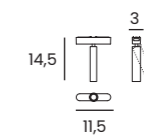

Voltage 48V	Light source 1 x LED Integrated	Power 7W
Lumens 560lm 560lm	Kelvins 3000K 4000K	Beam angle 58°
CRI ≥ 90	Protection level IP20	Material Aluminium / PVC
Finish Matt		

- 3000K black AZ5284
- 4000K black AZ5285