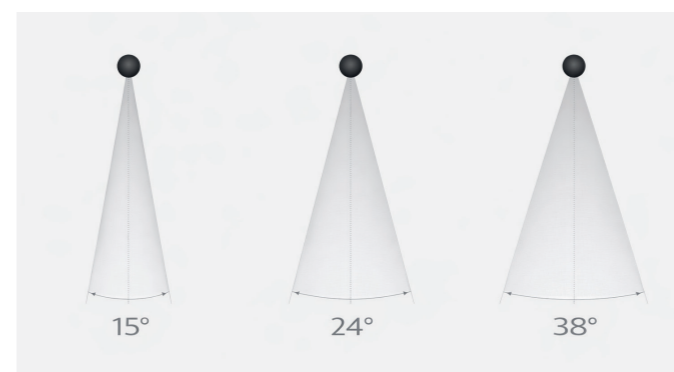

Rotatable optical lens