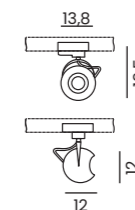

BROSS ARM TRACK 3LINE GU10

Azzardo patent EU

Voltage 230V	Light source 1 x GU10 only LED	Protection level IP20
Material Aluminium	Finish Matt	

- black AZ3501
- white AZ3500

GULIA TRACK 3LINE GU10

Voltage 230V	Light source 1 x GU10 only LED	Protection level IP20
Material Aluminium / PVC	Finish Matt	

- black AZ4710
- gold AZ4711
- white AZ4709