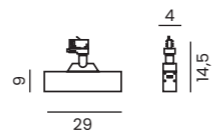

Voltage 230V	Light source 1 x LED Integrated	Power 12W
Lumens 960lm	Kelvins 3000/4000/6000K	Beam angle 120°
CRI ≥ 80	Protection level IP20	CCT Yes
Type of control CCT Switch	Material Aluminium / PVC	Finish Matt

- black AZ4563
- white AZ4564