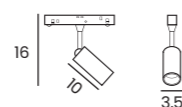

Voltage 48V	Light source 1 x LED Integrated	Power 7W
Lumens 560lm	Kelvins 4000 - 6500K	Beam angle 37°
CRI ≥ 90	Protection level IP20	Dimmable Yes
CCT Yes	Type of control DALI	Material Aluminium / PVC
Finish Matt		

- black AZ6290