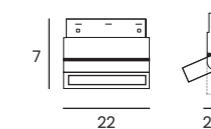

Voltage 48V	Light source 1 x LED Integrated	Power 12W
Lumens 960lm	Kelvins 3000K	Beam angle 103°
Lumens 960lm	Kelvins 4000K	Beam angle 103°
CRI ≥ 90	Protection level IP20	Material Aluminium / PVC
Finish Matt		

- 3000K black AZ5489
- 4000K black AZ5490