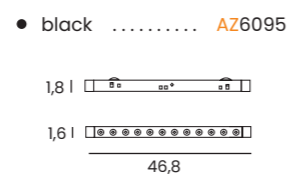

installation: ALFA Track Magnetic 27

Voltage 48V	Light source 1 x LED Integrated	Power 18W
Lumens 1440lm	Kelvins 3000K	Beam angle 24°
CRI ≥ 80	Protection level IP20	Material Aluminium / PVC
Finish Matt