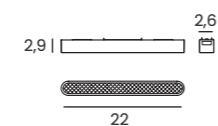

Voltage 48V	Light source 1 x LED Integrated	Power 12W
Lumens 960lm 960lm	Kelvins 3000K 4000K	Beam angle 103°
CRI ≥ 90	Protection level IP20	Material Aluminium / PVC
Finish Matt		

- 3000K black ..... AZ 5281
- 4000K black AZ5282