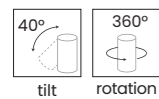

Voltage 230V	Light source 1 x LED Integrated	Power 24W
Lumens 1920lm	Kelvins 3000K	Beam angle 108°
CRI ≥ 80	Protection level IP20	Material Aluminium / PVC
Finish Matt		

● black AZ4516

tilt rotation