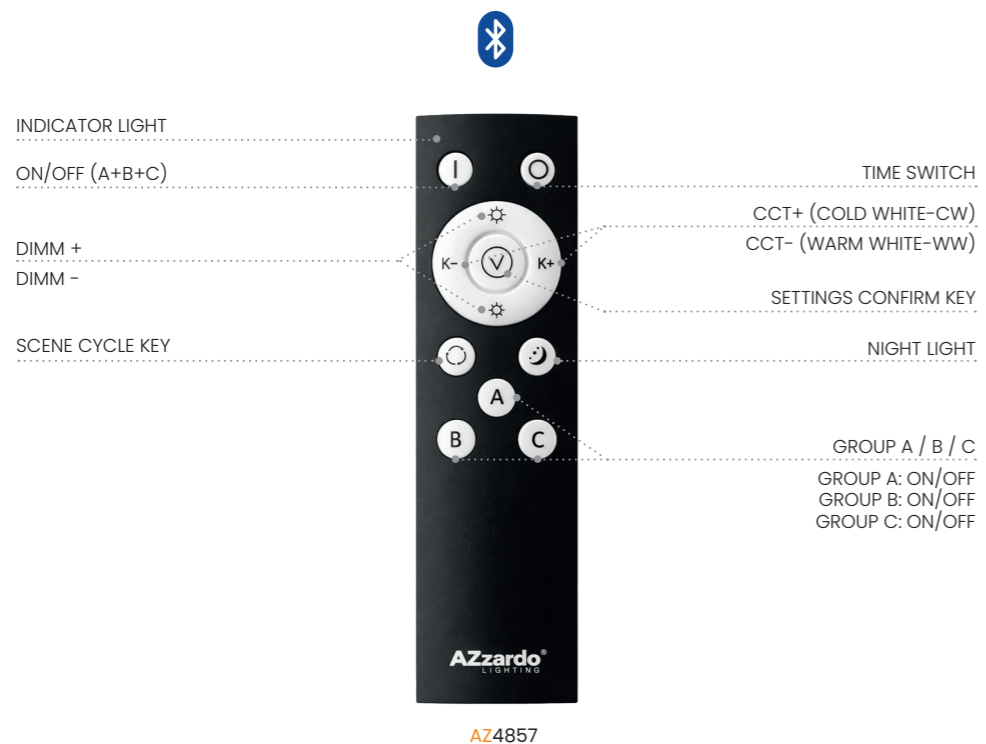

Color/Code	● black	AZ5135
------------	---------	-------	--------

REMOTE CONTROL 4-GROUP & RGB & BLUETOOTH

* RGB CHANGE ONLY USED FOR RGB LAMPS
THE CCT LAMP CAN'T BE USE THIS BUTTON FUNCTION

REMOTE CONTROL 3-GROUP