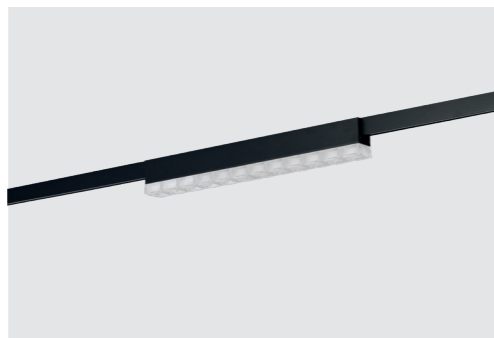

DELTA TEMIDA TRACK MAGNETIC SUPER SLIM 12W CCT BK NEW