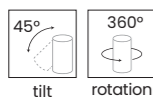

Voltage 230V	Light source 1 x LED Integrated	Power 12W
Lumens 960lm	Kelvins 3000/4000/6000K	Beam angle 120°
CRI ≥ 80	Protection level IP20	CCT Yes
Type of control CCT Switch	Material Aluminium / PVC	Finish Matt

- black AZ4563
- white AZ4564