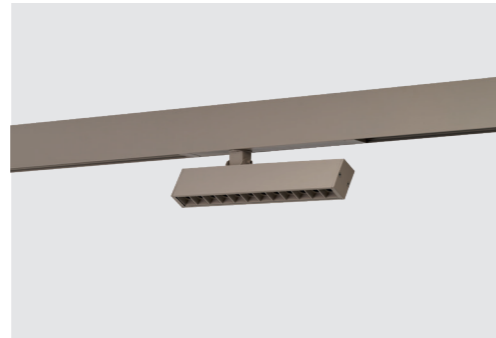

BETA SANDERS 230V TRACK MAGNETIC 9W 3000/4000K