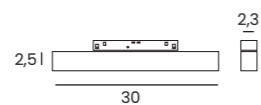

Voltage 48V	Light source 1 x LED Integrated	Power 12W
Lumens 960lm	Kelvins 3000 - 6000K	Beam angle 106°
CRI ≥ 90	Protection level IP20	Dimmable Yes
CCT Yes	Type of control Bluetooth Tuya	Material Aluminium / PVC
Finish Matt		

- black AZ5505