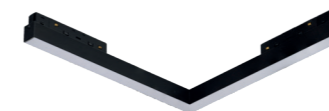

ALFA SAGA II TRACK MAGNETIC CORNER A 25W 3000/4000K