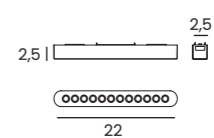

Voltage 48V	Light source 1 x LED Integrated	Power 12W
Lumens 960lm 960lm	Kelvins 3000K 4000K	Beam angle 59°
CRI ≥ 90	Protection level IP20	Material Aluminium / PVC
Finish Matt		

- 3000K black AZ5275
- 4000K black AZ5276