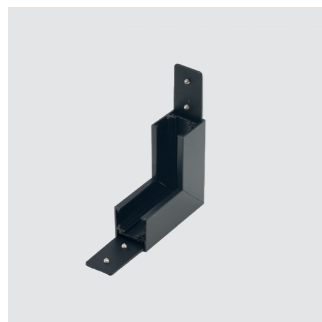

ALFA TRACK MAGNETIC27 CORNER90 A

Color/Code			
● black	AZ5003	
○ white	AZ5004	

**ALFA TRACK MAGNETIC27 CORNER90 B
SURFACE CORNER 90°**

Color/Code	● black	AZ5001
	○ white	AZ5002

ALFA TRACK MAGNETIC52 230V CONNECTOR T A