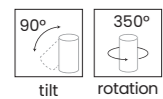

Voltage - 230V	Light source 1 x GU10	Protection level IP20

Material Aluminum	Finish Matt