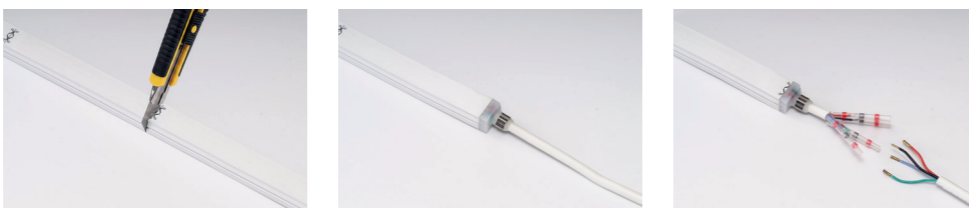

CABLE EXIT

Shorten the power cable to the required length while maintaining IP65 protection.

* Requires **AZ6932**

CABLE EXIT

Connect two LED line sections securely.

* Requires **AZ6932**

TRACK IP65 LED LINE 3000/4000K (1m, 2m, 3m)