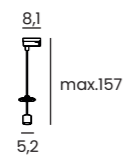

LUCAS BASE TRACK ILINE

Voltage - 230V	Light source 1 x GU10 only LED	Protection level IP20

Material Aluminum	Finish Matt

- black AZ6101
- white AZ6100

LUCAS BASE TRACK ILINE PENDANT

Voltage - 230V	Light source 1 x GU10 only LED	Protection level IP20

Material Aluminum	Finish Matt

- black AZ6152
- white AZ6153

LUCAS RIBBED TUBE

Lucas Ribbed Tube
black

- 9cm AZ6126
- 20cm AZ6399
- 30cm AZ6138
- 40cm AZ6142
- 50cm AZ6146

Lucas Ribbed Tube
bronze

- 9cm AZ6129
- 20cm AZ6402
- 30cm AZ6141
- 40cm AZ6145
- 50cm AZ6149

Lucas Ribbed Tube
gold

- 9cm AZ6128
- 20cm AZ6401
- 30cm AZ6140
- 40cm AZ6144
- 50cm AZ6148

Lucas Ribbed Tube
white

- 9cm AZ6127
- 20cm AZ6400
- 30cm AZ6139
- 40cm AZ6143
- 50cm AZ6147

LUCAS SMOOTH TUBE

Lucas Smooth Tube
black

- 9cm AZ6115
- 20cm AZ6117
- 30cm AZ6121
- 40cm AZ6123

Lucas Smooth Tube
white

- 9cm AZ6114
- 20cm AZ6116
- 30cm AZ6120
- 40cm AZ6122