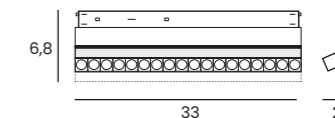

Voltage 48V	Light source 1 x LED Integrated	Power 18W
Lumens 1440lm 1440lm	Kelvins 3000K 4000K	Beam angle 27° 27°
CRI ≥ 90	Protection level IP20	Material Aluminium / PVC
Finish Matt		

- 3000K black AZ5485
- 4000K black AZ5486