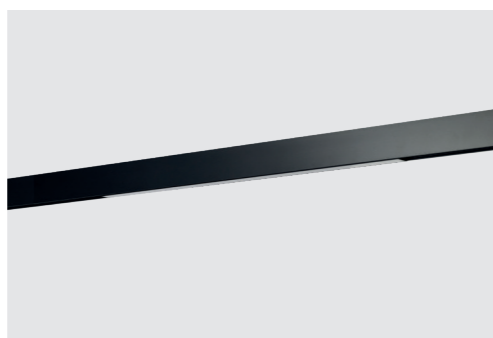

ALFA SAGA II TRACK MAGNETIC 20W 3000/4000K

Voltage 48V	Light source 1 x LED Integrated	Power 20W
Lumens 700lm 700lm	Kelvins 3000K 4000K	Beam angle 104° 104°
CRI ≥ 90	Protection level IP20	Material Aluminium / PVC
Finish Matt		

- 3000K black AZ5477
- 4000K black AZ5478