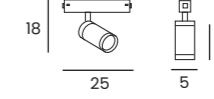

Voltage - 230V	Light source 1 x LED integrated	Power 10W
Lumens 800lm	Kelvins 3000 - 6000K	Beam angle 24°
CRI ≥ 90	Protection level IP20	Dimmable Yes
CCT Yes	Type of control Bluetooth Tuya	Material Aluminium / PVC
Finish Matt		

- beige ..... AZ7368 **NEW**
- black AZ5206