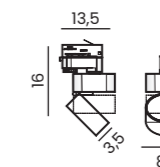

Voltage 230V	Light source 1 x LED Integrated	Power 12W
Lumens 960lm	Kelvins 3000K 4000K	Beam angle 103° 103°
CRI ≥ 80	Protection level IP20	Material Aluminium / PVC
Finish Matt		

● 3000K black AZ4542
○ 3000K white AZ4541
● 4000K black AZ4543
○ 4000K white AZ4544