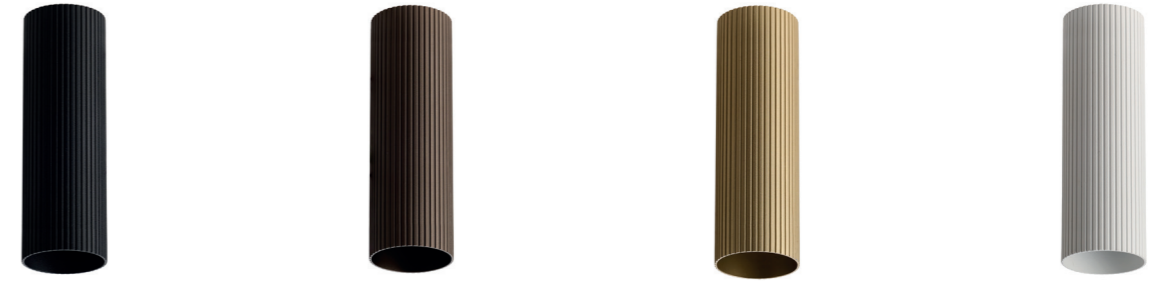

LUCAS RIBBED TUBE

Lucas Ribbed Tube
black

- 9cm AZ6126
- 20cm AZ6399
- 30cm AZ6138
- 40cm AZ6142
- 50cm AZ6146

Lucas Ribbed Tube
bronze

- 9cm AZ6129
- 20cm AZ6402
- 30cm AZ6141
- 40cm AZ6145
- 50cm AZ6149

Lucas Ribbed Tube
gold

- 9cm AZ6128
- 20cm AZ6401
- 30cm AZ6140
- 40cm AZ6144
- 50cm AZ6148

Lucas Ribbed Tube
white

- 9cm AZ6127
- 20cm AZ6400
- 30cm AZ6139
- 40cm AZ6143
- 50cm AZ6147