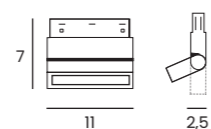

Voltage 48V	Light source 1 x LED Integrated	Power 6W
Lumens 480lm	Kelvins 3000K	Beam angle 99°
CRI ≥ 90	Protection level IP20	Material Aluminium / PVC
Finish Matt		

- 3000K black AZ5487
- 4000K black AZ5488