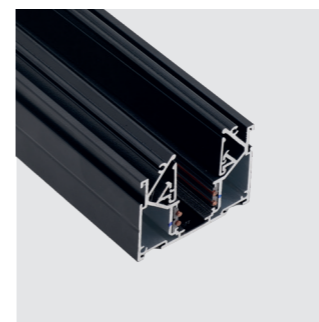

ALFA TRACK MAGNETIC INSTALLATION SCHEME

ALFA TRACK MAGNETIC STRETCH (1m, 2m, 3m)

Length/Color/Code	● 1m	black	.....	AZ5836
	● 2m	black	.....	AZ5837
	● 3m	black	.....	AZ5838