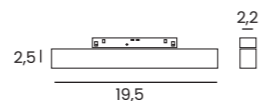

Voltage 48V	Light source 1 x LED Integrated	Power 12W
Lumens 960lm 960lm	Kelvins 3000K 4000K	Beam angle 53° 53°
CRI ≥ 80	Protection level IP20	Material Aluminium / PVC
Finish Matt		

- 3000K black AZ4595
- 3000K white AZ4596
- 4000K black AZ4597
- 4000K white AZ4598