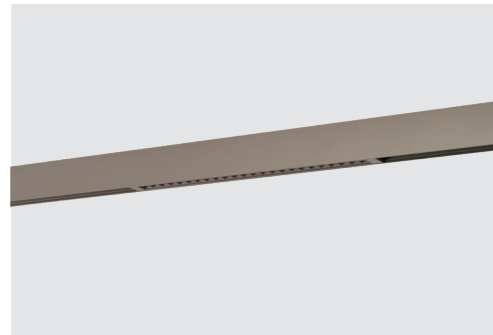

BETA KIRA 230V TRACK MAGNETIC 18W 3000/4000K

points