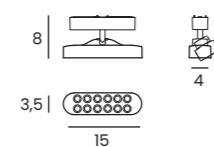

Voltage 48V	Light source LED Integrated	Power 12W
Lumens 960lm	Kelvins 3000 - 6500K	Beam angle 35°
CRI ≥ 90	Protection level IP20	Dimmable Yes
CCT Yes	Type of control Bluetooth Tuya	Material PVC
Finish Matt		

- black AZ5122