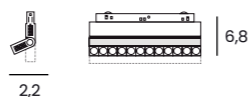

2LINE

ALFA CYRUS TRACK MAGNETIC 2LINE 12W CCT SWITCH DIMM

CCT SWITCH

Voltage 48V	Light source 1 x LED Integrated	Power 12W
Lumens 960lm	Kelvins 3000 / 4000 / 6000K	Beam angle 28°
CRI ≥ 80	Protection level IP20	Dimmable Yes
CCT Yes	Type of control CCT Switch Triac Dimmer	Material Aluminium / PVC
Finish Matt / Shiny		

- black AZ6246
- white / black ..... AZ6508 **NEW**

2LINE

ALFA CYRUS TRACK MAGNETIC 2LINE 36W CCT SWITCH DIMM

CCT SWITCH

Voltage 48V	Light source 1 x LED Integrated	Power 36W
Lumens 2880lm	Kelvins 3000 / 4000 / 6000K	Beam angle 28°
CRI ≥ 80	Protection level IP20	Dimmable Yes
CCT Yes	Type of control CCT Switch Triac Dimmer	Material Aluminium / PVC
Finish Matt / Shiny		

- black AZ6248
- white / black ..... AZ6510 **NEW**

2LINE

ALFA CYRUS TRACK MAGNETIC 2LINE 24W CCT SWITCH DIMM

CCT SWITCH

Voltage 48V	Light source 1 x LED Integrated	Power 24W
Lumens 1920lm	Kelvins 3000 / 4000 / 6000K	Beam angle 28°
CRI ≥ 80	Protection level IP20	Dimmable Yes
CCT Yes	Type of control CCT Switch Triac Dimmer	Material Aluminium / PVC
Finish Matt / Shiny		

- black AZ6247
- white / black ..... AZ6509 **NEW**