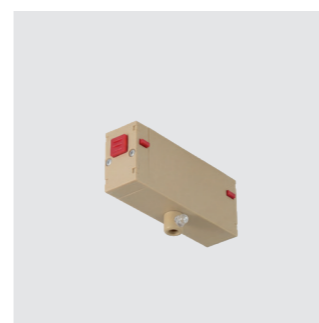

BETA TRACK MAGNETIC 230V ADAPTER FOR PENDANT LAMP

Color/Code	● beige	.....	AZ7325	NEW
	● black	.....	AZ5156	
	○ white	.....	AZ5157