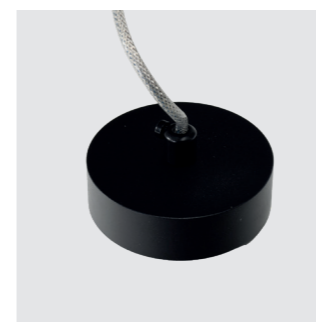

CEILING PLATE + WIRE

Color/Code	● black	.....	AZ4780
	○ white	.....	AZ4782