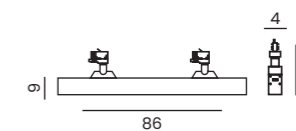

Voltage 230V	Light source 1 x LED Integrated	Power 36W
Lumens 2880lm	Kelvins 3000/4000/6000K	Beam angle 120°
CRI ≥ 80	Protection level IP20	CCT Yes
Type of control CCT Switch	Material Aluminium / PVC	Finish Matt

- black AZ4567
- white AZ4568