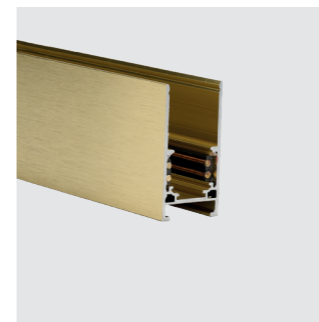

ALFA TRACK MAGNETIC52 (1m, 2m, 3m)
WITH END CAP 2x (all included) Anodised Gold

Length/Color/Code			
● 1m	gold	.....	AZ6355
● 2m	gold	.....	AZ6358
● 3m	gold	.....	AZ6361