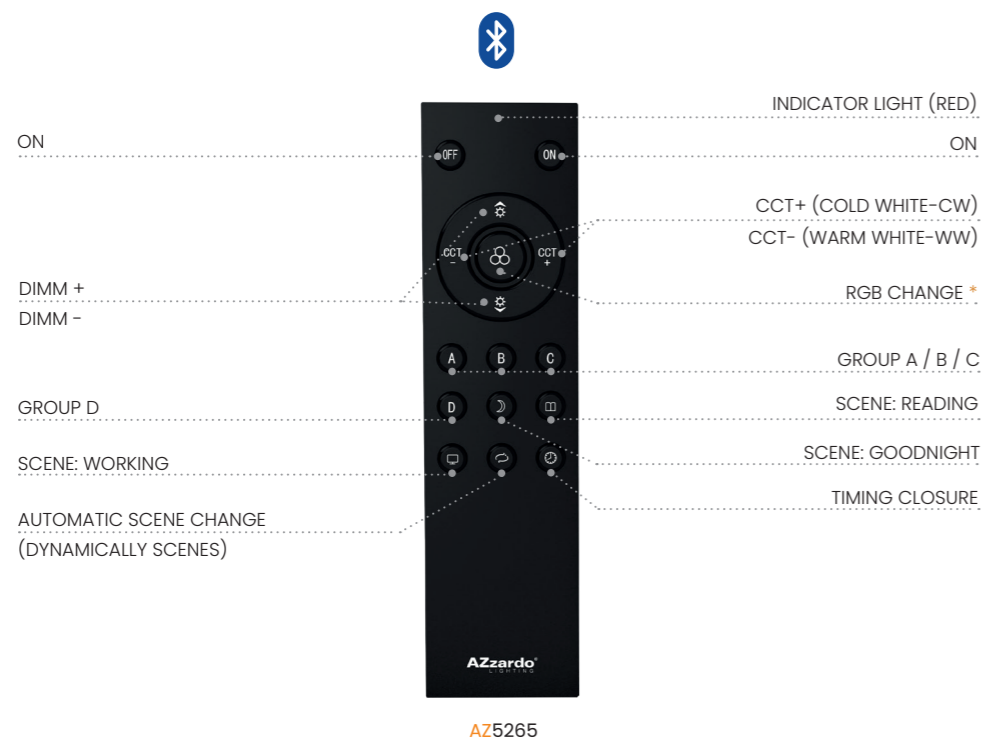

REMOTE CONTROL 4-GROUP & RGB & BLUETOOTH