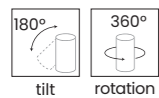

- black AZ4666
- white AZ4667

KIRKE TRACK ILINE 10W CCT

Voltage - 230V	Light source 1 x LED Integrated	Power 10W
Lumens 800lm	Kelvins 3000/4000/6500K	Beam angle 36°
Protection level IP20	CCT Yes	Type of control CCT switch
Material Aluminum / PVC	Finish Matt	