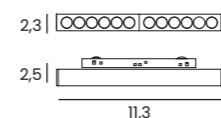

Voltage 48V	Light source 1 x LED Integrated	Power 12W
Lumens 960lm	Kelvins 3000 - 6000K	Beam angle 35°
CRI ≥ 90	Protection level IP20	Dimmable Yes
CCT Yes	Type of control Bluetooth Tuya	Material Aluminium / PVC
Finish Matt		

- black AZ5503