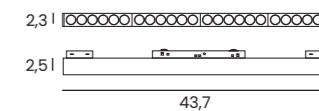

Voltage 48V	Light source 1 x LED Integrated	Power 24W
Lumens 1920lm 1920lm	Kelvins 3000K 4000K	Beam angle 26° 26°
CRI ≥ 90	Protection level IP20	Material Aluminium / PVC
Finish Matt		

- 3000K black AZ5473
- 4000K black AZ5474