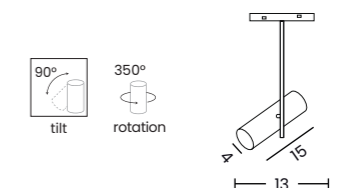

Voltage 48V	Light source 1 x LED Integrated	Power 12W
Lumens 960lm	Kelvins 3000 / 4000 / 6500K	Beam angle 31°
CRI ≥ 90	Protection level IP20	Dimmable Yes
CCT Yes	Type of control CCT Switch Triac Dimmer	Material Aluminium / PVC
Finish Matt		

- black AZ6254
- white ..... AZ6516 **NEW**