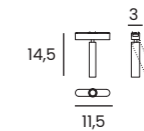

Voltage 48V	Light source 1 x LED Integrated	Power 7W
Lumens 560lm	Kelvins 3000 - 6000K	Beam angle 58°
CRI ≥ 90	Protection level IP20	Dimmable Yes
CCT Yes	Type of control Bluetooth Tuya	Material Aluminium / PVC
Finish Matt		

• black AZ5286