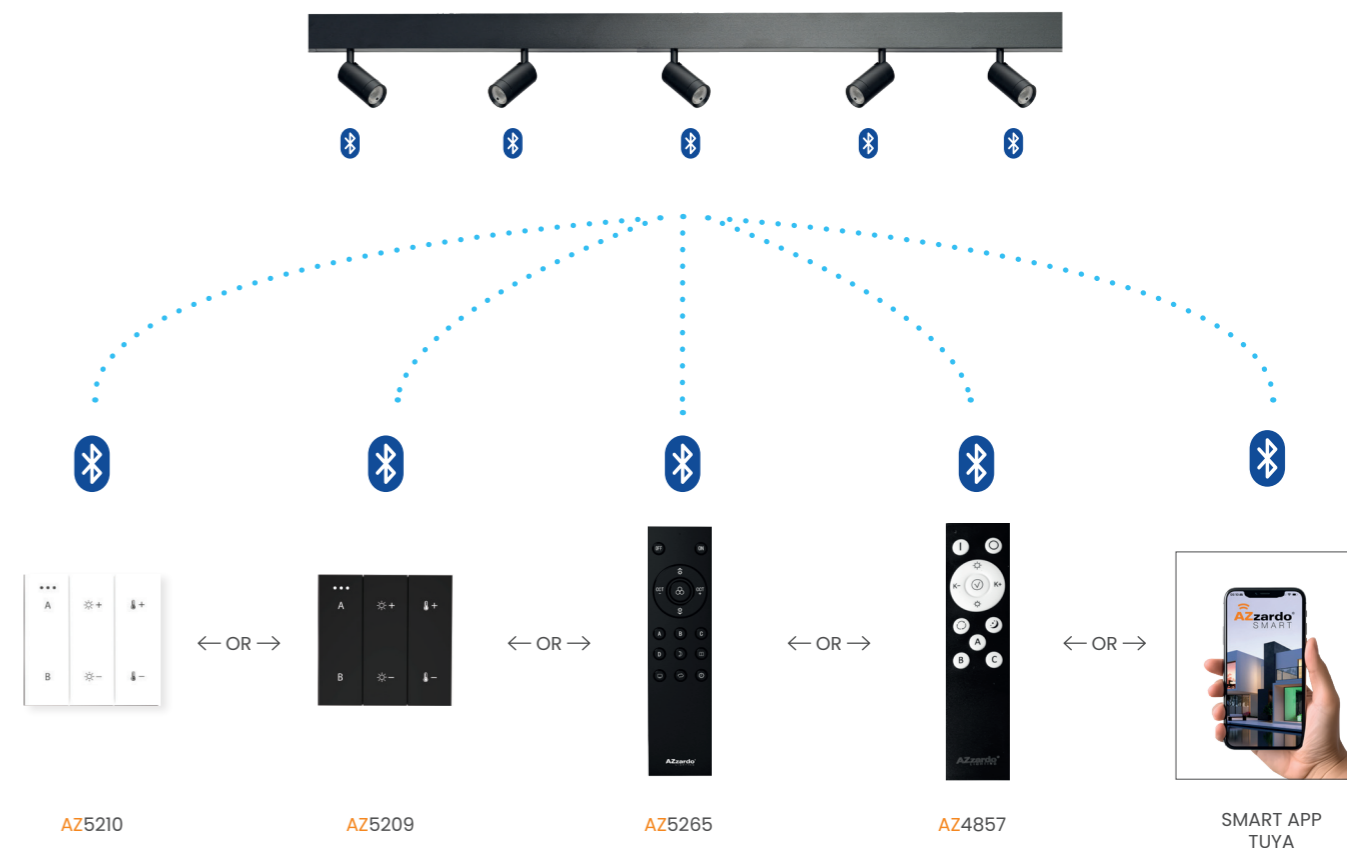

SWITCH PANEL REMOTE CONTROL 2-GROUP BLUETOOTH