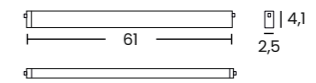

Voltage - 230V	Light source 1 x LED integrated	Power 27W
Lumens 2160lm 2160lm	Kelvins 3000K 4000K	Beam angle 120° 120°
CRI ≥ 90	Protection level IP20	Material Aluminium / PVC
Finish Matt		

- 3000K beige ..... AZ7354 NEW
- 3000K black AZ5192
- 3000K white AZ6466
- 4000K beige ..... AZ7375 NEW
- 4000K black AZ5216
- 4000K white AZ6467