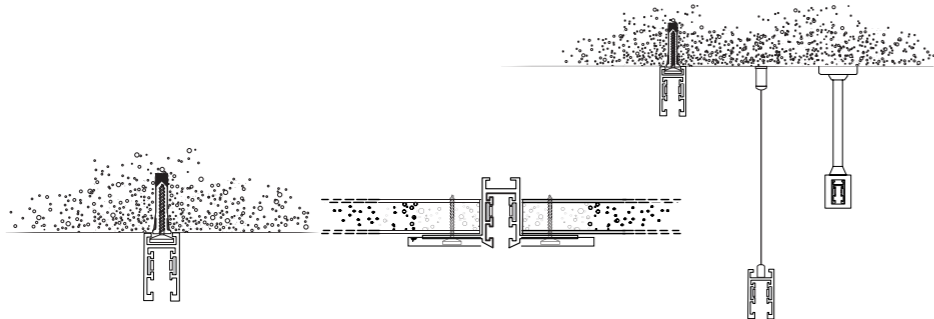

- beige AZ7345 **NEW**
- black AZ5183

Rotatable optical lens

DELTA
TRACK MAGNETIC
SUPER SLIM **NEW**

DELTA TRACK MAGNETIC SUPER SLIM INSTALLATION OPTIONS

DELTA TRACK MAGNETIC SUPER SLIM (1m, 1,5m, 2m)

- Length/Color/Code
- 1m black AZ6975
 - 1,5m black AZ6977
 - 2m black AZ6976