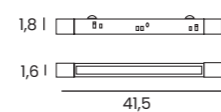

installation: ALFA Track Magnetic 27

Voltage 48V	Light source 1 x LED Integrated	Power 10W
Lumens 455lm	Kelvins 3000K	Beam angle 109°
CRI ≥ 80	Protection level IP20	Material Aluminium / PVC
Finish Matt		

● black AZ6091