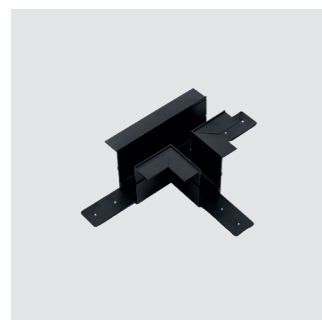

BETA TRACK MAGNETIC57 230V CONNECTOR T GIPS1

Color/Code			
● black	.....	AZ6702	
○ white	.....	AZ6705