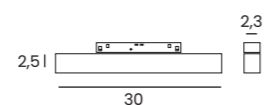

Voltage 48V	Light source 1 x LED Integrated	Power 12W
Lumens 400lm 400lm	Kelvins 3000K 4000K	Beam angle 105° 105°
CRI ≥ 90	Protection level IP20	Material Aluminium / PVC
Finish Matt		

- 3000K black AZ5475
- 4000K black AZ5476