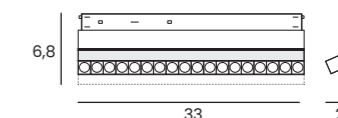

Voltage 48V	Light source 1 x LED Integrated	Power 18W
Lumens 1440lm	Kelvins 3000 - 6000K	Beam angle 35°
CRI ≥ 90	Protection level IP20	Dimmable Yes
CCT Yes	Type of control Bluetooth Tuya	Material Aluminium / PVC
Finish Matt		

- black AZ5509