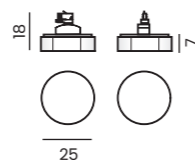

Voltage 230V	Light source 1 x LED Integrated	Power 24W
Lumens 1920lm	Kelvins 3000K	Beam angle 108°
CRI ≥ 80	Protection level IP20	Material Aluminium / PVC
Finish Matt		

● black AZ4516

tilt rotation