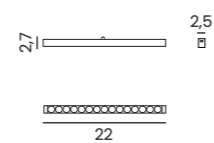

Voltage 48V	Light source 1 x LED Integrated	Power 12W
Lumens 960lm 960lm	Kelvins 3000K 4000K	Beam angle 58°
CRI ≥ 90	Protection level IP20	Material Aluminium / PVC
Finish Matt		

- 3000K black AZ5290
- 4000K black AZ5291