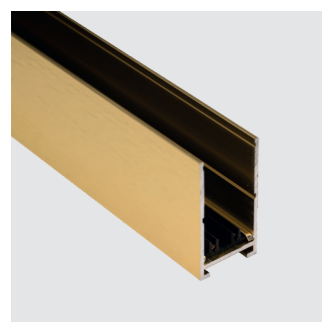

BETA TRACK MAGNETIC57 230V (1m, 2m, 3m)
Anodised Gold

Length/Color/Code				
● 1m gold	.....	AZ6375		
● 2m gold	.....	AZ6377		
● 3m gold	.....	AZ6379		

DESIGN PATENTED BY AZZARDO