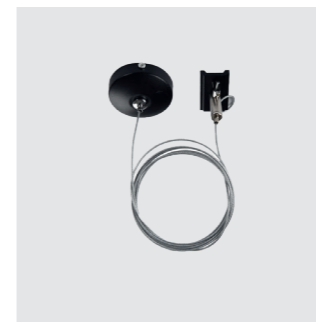

ALFA TRACK MAGNETIC SUSPENSION KIT 2M

Color/Code	● black	.....	AZ4693
	○ white	.....	AZ4694