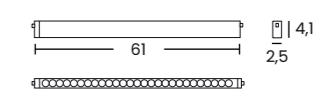

Voltage - 230V	Light source 1 x LED integrated	Power 27W
Lumens 2160lm 2160lm	Kelvins 3000K 4000K	Beam angle 24° 24°
CRI ≥ 90	Protection level IP20	Material Aluminium / PVC
Finish Matt		

- 3000K beige ..... AZ7351 **NEW**
- 3000K black AZ5189
- 3000K white AZ6458
- 4000K beige ..... AZ7372 **NEW**
- 4000K black AZ5213
- 4000K white AZ6459