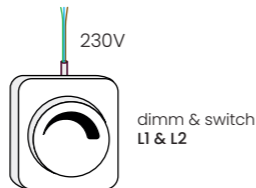

- black AZ7098

ALFA 2LINE - CONTROL OPTIONS

OPTION 1

- switch ON/OFF & DIMM LINE-1
- switch ON/OFF & DIMM LINE-2

OPTION 2

- DIMM LINE-1 and LINE-2
- switch ON/OFF LINE-1
- switch ON/OFF LINE-2

OPTION 3

- L1 & L2 switch ON/OFF & DIMM