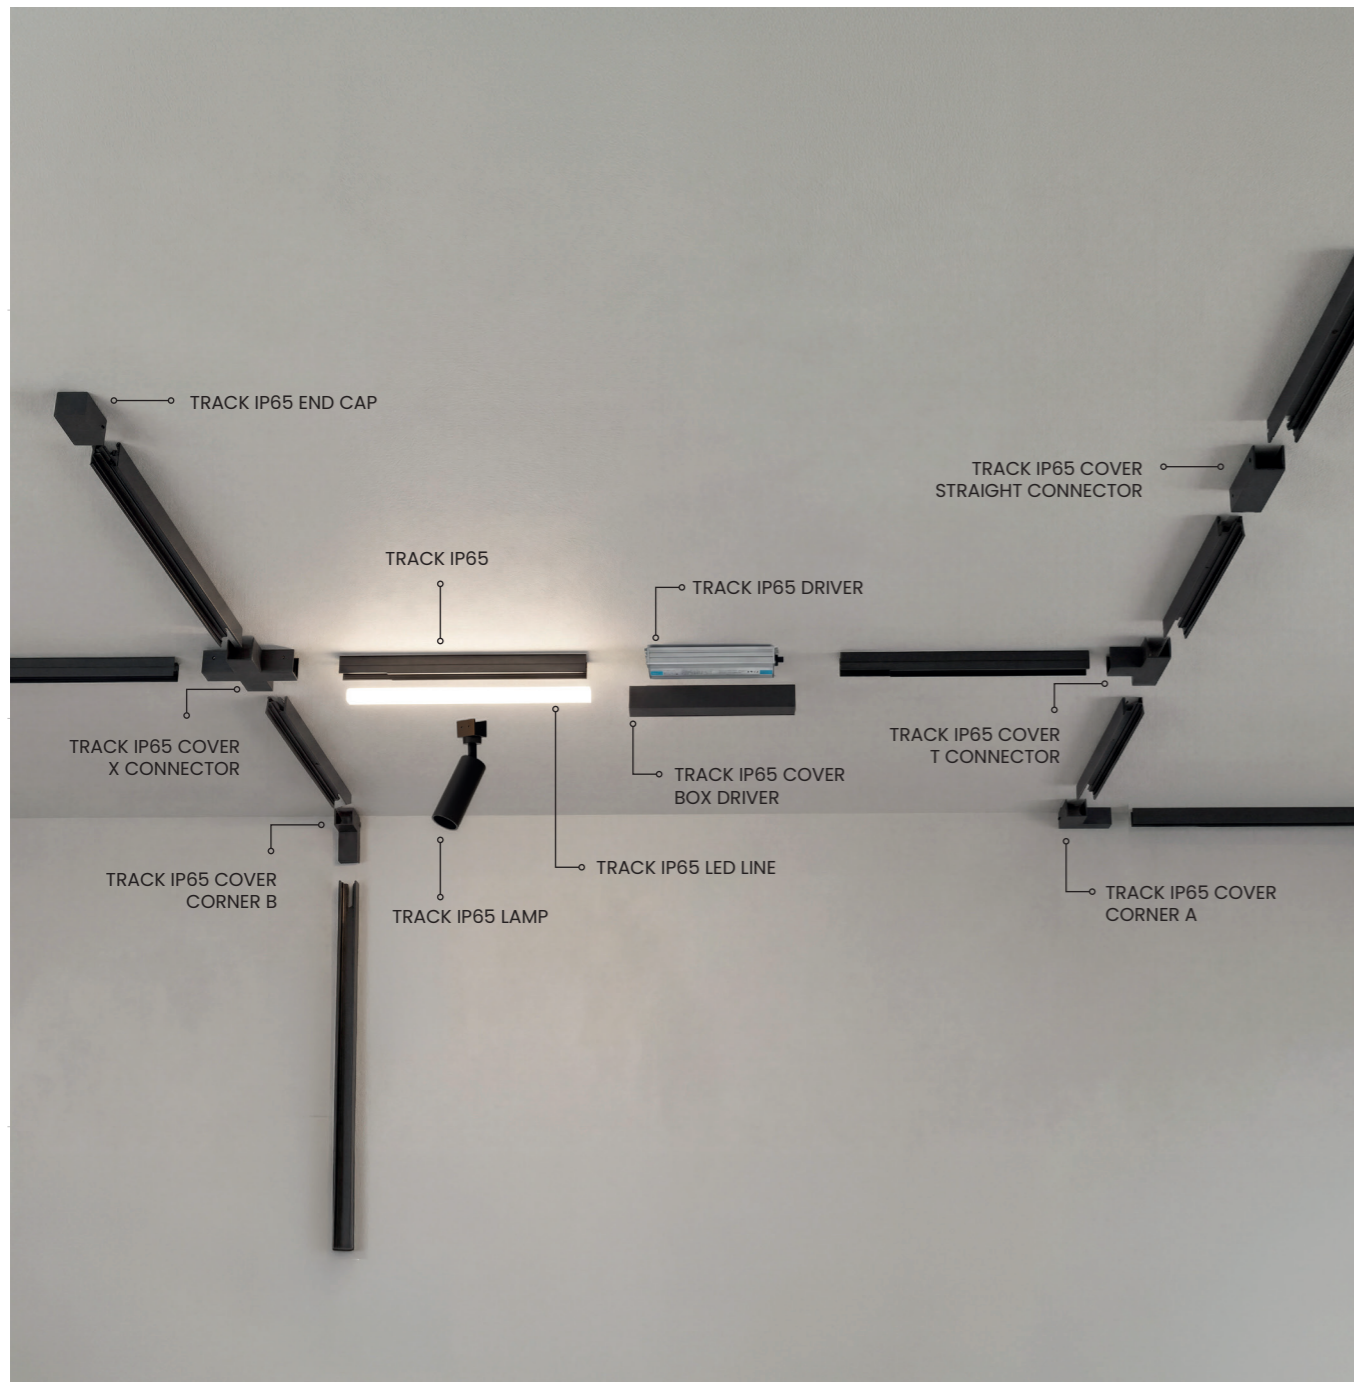

• black AZ5128

TRACK IP65 **NEW**

TRACK IP65 INSTALLATION SCHEME

TRACK IP65 LAMP INSTALLATION SCHEME

TRACK IP65 SUSPENSION INSTALLATION SCHEME

TRACK IP65 SUSPENSION CORNERS INSTALLATION SCHEME

TRACK IP65 (1m, 2m, 3m)