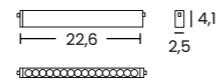

Voltage - 230V	Light source 1 x LED integrated	Power 9W
Lumens 720lm 720lm	Kelvins 3000K 4000K	Beam angle 24° 24°
CRI ≥ 90	Protection level IP20	Material Aluminium / PVC
Finish Matt		

- 3000K beige ..... AZ7349 **NEW**
- 3000K black AZ5187
- 3000K white AZ6460
- 4000K beige ..... AZ7370 **NEW**
- 4000K black AZ5211
- 4000K white AZ6461

BETA KIRA 230V TRACK MAGNETIC 18W 3000/4000K