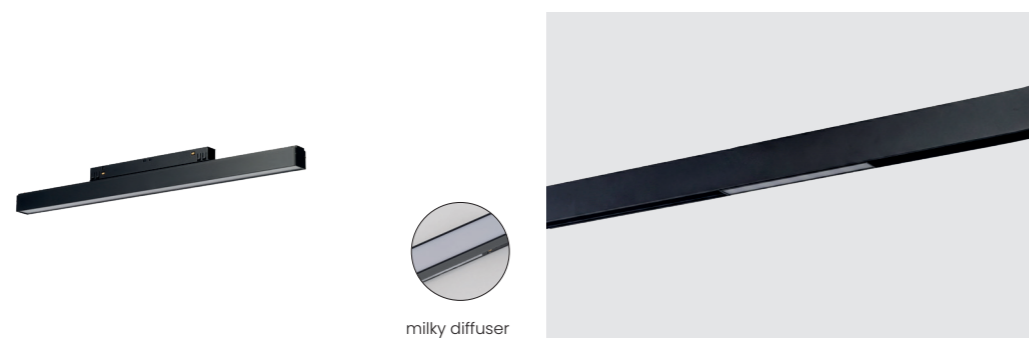

ALFA SAGA TRACK MAGNETIC 24W DALI CCT DIMM

Voltage 48V	Light source 1 x LED Integrated	Power 24W
Lumens 1920lm	Kelvins 3000 - 7000K	Beam angle 104°
CRI ≥ 90	Protection level IP20	Dimmable Yes
CCT Yes	Type of control DALI	Material Aluminium / PVC
Finish Matt		

- black AZ6285
- white ..... AZ7248 **NEW**