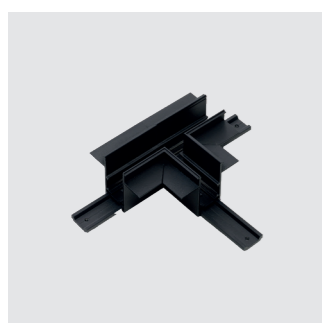

ALFA TRACK MAGNETIC52 CONNECTOR T GIPS2

Color/Code	● black	.....	AZ6695	NEW
	○ white	.....	AZ6698	NEW