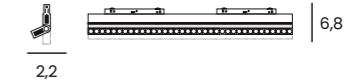

2LINE

ALFA CYRUS TRACK MAGNETIC 2LINE 12W CCT SWITCH DIMM

CCT SWITCH

Voltage 48V	Light source 1 x LED Integrated	Power 12W
Lumens 960lm	Kelvins 3000 / 4000 / 6000K	Beam angle 28°
CRI ≥ 80	Protection level IP20	Dimmable Yes
CCT Yes	Type of control CCT Switch Triac Dimmer	Material Aluminium / PVC
Finish Matt / Shiny		

- black AZ6246
- white / black ..... AZ6508 **NEW**

2LINE

ALFA CYRUS TRACK MAGNETIC 2LINE 36W CCT SWITCH DIMM

CCT SWITCH

Voltage 48V	Light source 1 x LED Integrated	Power 36W
Lumens 2880lm	Kelvins 3000 / 4000 / 6000K	Beam angle 28°
CRI ≥ 80	Protection level IP20	Dimmable Yes
CCT Yes	Type of control CCT Switch Triac Dimmer	Material Aluminium / PVC
Finish Matt / Shiny		

- black AZ6248
- white / black ..... AZ6510 **NEW**

2LINE

ALFA CYRUS TRACK MAGNETIC 2LINE 24W CCT SWITCH DIMM

CCT SWITCH

Voltage 48V	Light source 1 x LED Integrated	Power 24W
Lumens 1920lm	Kelvins 3000 / 4000 / 6000K	Beam angle 28°
CRI ≥ 80	Protection level IP20	Dimmable Yes
CCT Yes	Type of control CCT Switch Triac Dimmer	Material Aluminium / PVC
Finish Matt / Shiny		

- black AZ6247
- white / black ..... AZ6509 **NEW**