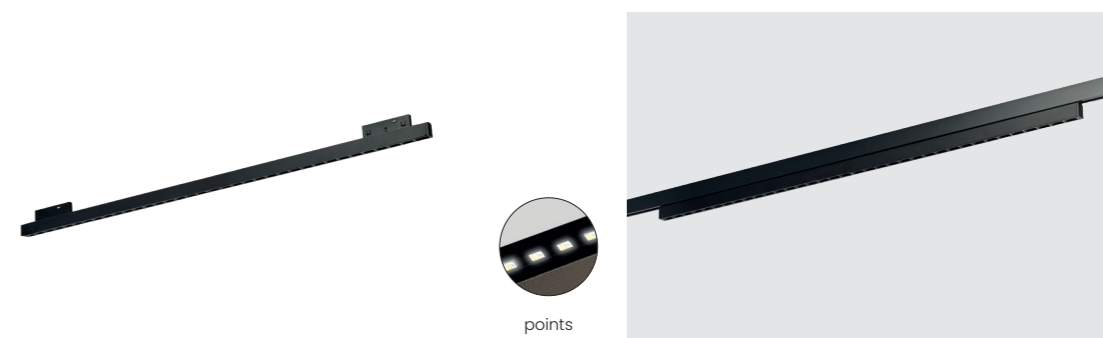

DELTA KIRA TRACK MAGNETIC SUPER SLIM 20W CCT BK NEW

Voltage 48V	Light source 1x LED integrated	Power 20W
Lumens 1600lm	Kelvins 3000 / 4000K	Protection level IP20
CCT Yes	Type of control Bluetooth Tuya	Material Aluminium / PVC
Finish Matt		

- black AZ5400