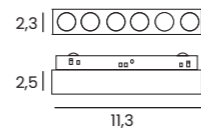

Voltage 48V	Light source 1 x LED Integrated	Power 6W
Lumens 480lm 480lm	Kelvins 3000K 4000K	Beam angle 26° 27°
CRI ≥ 90	Protection level IP20	Material Aluminium / PVC
Finish Matt		

- 3000K black AZ5469
- 4000K black AZ5470