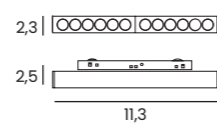

Voltage 48V	Light source 1 x LED Integrated	Power 12W
Lumens 960lm 960lm	Kelvins 3000K 4000K	Beam angle 27° 26°
CRI ≥ 90	Protection level IP20	Material Aluminium / PVC
Finish Matt		

- 3000K black AZ5471
- 4000K black AZ5472