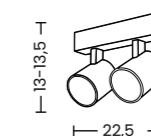

BETA BECKER 230V TRACK MAGNETIC GU10

Voltage ~ 230V	Light source 1 x GU10 only LED	Protection level IP20
Material Aluminium / PVC	Finish Matt	

- beige ..... AZ7376 NEW
- black AZ5465
- white AZ5466

BETA GARY 2 230V TRACK MAGNETIC GU10 NEW

Voltage ~ 230V	Light source 2 x GU10 only LED	Material Aluminium / PVC
Finish Matt		

- beige ..... AZ7384 NEW
- black ..... AZ6692 NEW
- white ..... AZ6691 NEW

BETA GARY 230V TRACK MAGNETIC GU10

Voltage ~ 230V	Light source 1 x GU10 only LED	Protection level IP20
Material Aluminium / PVC	Finish Matt	

- beige ..... AZ7369 NEW
- black AZ5207
- white AZ5208