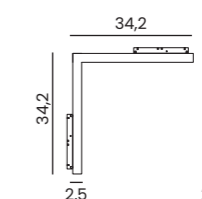

Voltage 48V	Light source 1 x LED Integrated	Power 25W
Lumens 820lm 1400lm	Kelvins 3000K 4000K	Beam angle 120° 120°
CRI ≥ 90	Protection level IP20	Material Aluminium / PVC
Finish Matt		

- 3000K black AZ5498
- 4000K black AZ5499