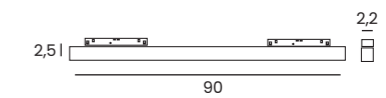

Voltage 48V	Light source 1 x LED Integrated	Power 36W
Lumens 2000lm	Kelvins 3000K	Beam angle 111°
CRI ≥ 80	Protection level IP20	Material Aluminium / PVC
Finish Matt		

- black AZ4611
- white AZ4612