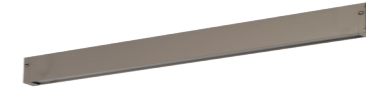

BETA SAGA 230V TRACK MAGNETIC 27W 3000/4000K