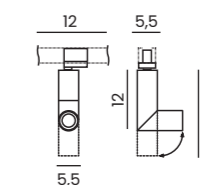

Voltage 230V	Light source 1 x GU10 only LED	Protection level IP20
Material Aluminium / PVC	Finish Matt	

- black AZ4203
- white AZ4202