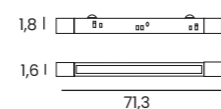

installation: ALFA Track Magnetic 27

Voltage 48V	Light source 1 x LED Integrated	Power 20W
Lumens 980lm	Kelvins 3000K	Beam angle 110°
CRI ≥ 80	Protection level IP20	Material Aluminium / PVC
Finish Matt		

● black AZ6092