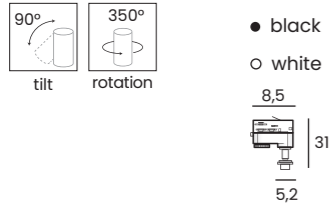

Voltage - 230V	Light source 1 x GU10 only LED	Protection level IP20

Material Aluminum	Finish Matt

- black AZ6103
- white AZ6102