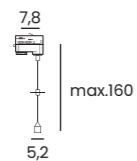

LUCAS BASE TRACK 3LINE

Voltage - 230V	Light source 1 x GU10 only LED	Protection level IP20

Material Aluminum	Finish Matt

- black AZ6103
- white AZ6102

LUCAS BASE TRACK 3LINE PENDANT

Voltage - 230V	Light source 1 x GU10 only LED	Protection level IP20

Material Aluminum	Finish Matt

- black AZ6154
- white AZ6155

LUCAS RIBBED TUBE

Lucas Ribbed Tube
black

- 9cm AZ6126
- 20cm AZ6399
- 30cm AZ6138
- 40cm AZ6142
- 50cm AZ6146

Lucas Ribbed Tube
bronze

- 9cm AZ6129
- 20cm AZ6402
- 30cm AZ6141
- 40cm AZ6145
- 50cm AZ6149

Lucas Ribbed Tube
gold

- 9cm AZ6128
- 20cm AZ6401
- 30cm AZ6140
- 40cm AZ6144
- 50cm AZ6148

Lucas Ribbed Tube
white

- 9cm AZ6127
- 20cm AZ6400
- 30cm AZ6139
- 40cm AZ6143
- 50cm AZ6147

LUCAS SMOOTH TUBE

Lucas Smooth Tube
black

- 9cm AZ6115
- 20cm AZ6117
- 30cm AZ6121
- 40cm AZ6123

Lucas Smooth Tube
white

- 9cm AZ6114
- 20cm AZ6116
- 30cm AZ6120
- 40cm AZ6122