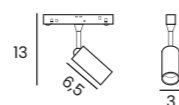

Voltage 48V	Light source 1 x LED Integrated	Power 3W
Lumens 240lm	Kelvins 3000K	Beam angle 27°
CRI ≥ 90	Protection level IP20	Material Aluminium / PVC
Finish Matt		

- black/black AZ4589
- gold/black AZ4591
- white/black AZ4590