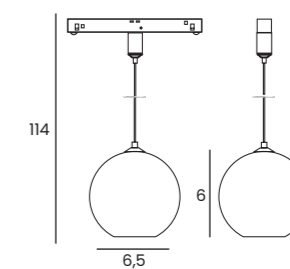

Voltage 48V	Light source 1 x LED Integrated	Power 5W
Lumens 400lm	Kelvins 3000K	Beam angle 30°
CRI ≥ 90	Protection level IP20	Material Aluminium / PVC
Finish Matt		

- black AZ4627
- gold AZ4628