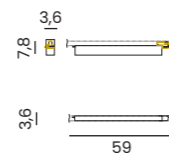

CCT SWITCH

Voltage 230V	Light source 1 x LED Integrated	Power 30W
Lumens 2400lm	Kelvins 3000 / 4000 / 6000K	Beam angle 120°
CRI ≥ 90	Protection level IP20	CCT Yes
Type of control CCT Switch	Material Aluminium / PVC	Finish Matt

- black AZ5981