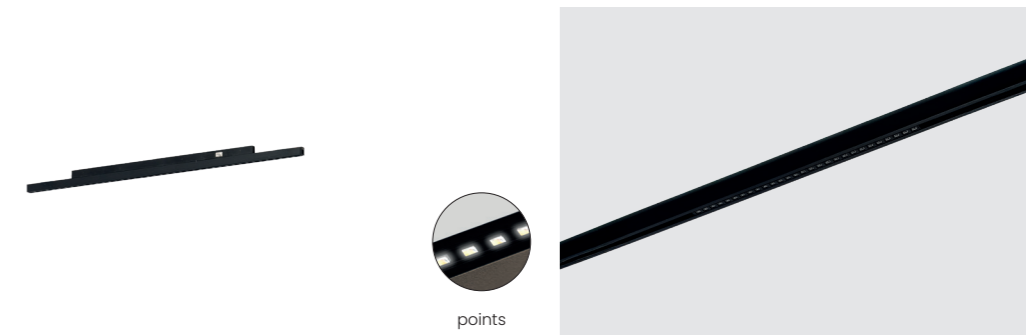

DELTA KIRKA TRACK MAGNETIC SUPER SLIM 7W CCT BK NEW

Voltage 48V	Light source 1x LED integrated	Power 7W
Lumens 560lm	Kelvins 3000 / 4000K	Protection level IP20
CCT Yes	Type of control Bluetooth Tuya	Material Aluminium / PVC
Finish Matt		

• black AZ5395