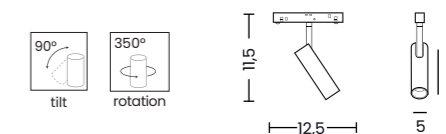

Voltage 48V	Light source 1 x LED Integrated	Power 20W
Lumens 1600lm	Kelvins 3000 / 4000 / 6500K	Beam angle 45°
CRI ≥ 90	Protection level IP20	Dimmable Yes
CCT Yes	Type of control CCT Switch Triac Dimmer	Material Aluminium / PVC
Finish Matt		

- black AZ6251
- white ..... AZ6513 **NEW**