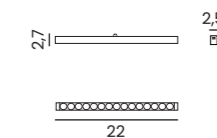

Voltage 48V	Light source 1 x LED Integrated	Power 12W
Lumens 960lm	Kelvins 3000 - 6000K	Beam angle 57°
CRI ≥ 90	Protection level IP20	Dimmable Yes
CCT Yes	Type of control Bluetooth Tuya	Material Aluminium / PVC
Finish Matt		

- black AZ5292