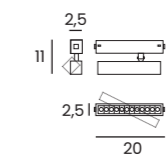

Voltage - 230V	Light source 1 x LED integrated	Power 9W
Lumens 720lm	Kelvins 3000 - 6000K	Beam angle 24°
CRI ≥ 90	Protection level IP20	Dimmable Yes
CCT Yes	Type of control Bluetooth Tuya	Material Aluminium / PVC
Finish Matt		

- beige ..... AZ7343 **NEW**
- black AZ5181