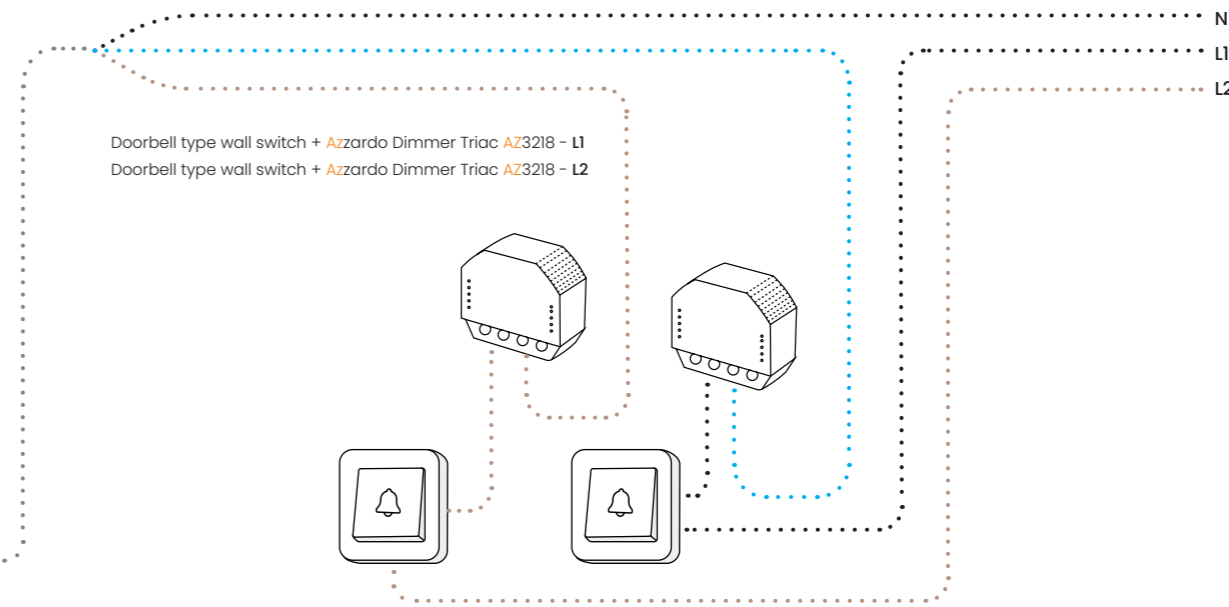

ALFA 2LINE - CONTROL OPTIONS

DOORBELL TYPE WALL SWITCH + AZZARDO DIMMER TRIAC AZ3218