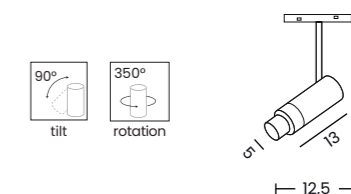

Voltage 48V	Light source 1 x LED Integrated	Power 12W
Lumens 960lm	Kelvins 3000 / 4000 / 6500K	Beam angle 20° - 60°
CRI ≥ 90	Protection level IP20	Dimmable Yes
CCT Yes	Type of control CCT Switch Triac Dimmer	Material Aluminium / PVC
Finish Matt		

- black AZ6256
- white ..... AZ6517 **NEW**