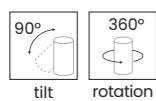

tilt rotation