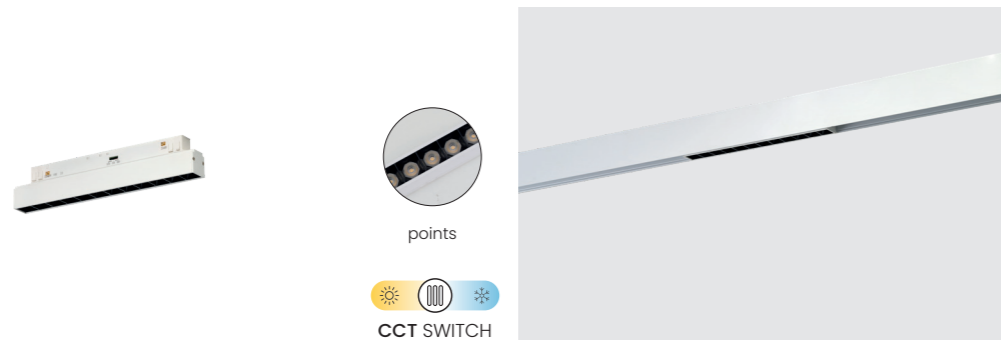

2LINE

ALFA KIRA TRACK MAGNETIC 2LINE 12W CCT SWITCH DIMM

Voltage 48V	Light source 1 x LED Integrated	Power 12W
Lumens 960lm	Kelvins 3000 / 4000 / 7000K	Beam angle 36°
CRI ≥ 90	Protection level IP20	Dimmable Yes
CCT Yes	Type of control CCT Switch Triac Dimmer	Material Aluminium / PVC
Finish Matt		

- black AZ6240
- white / black ..... AZ6502 **NEW**

2LINE