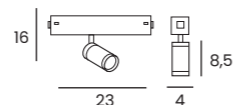

- 3000K beige ..... AZ7357 **NEW**
- 3000K black AZ5195
- 3000K white AZ6468
- 4000K beige ..... AZ7358 **NEW**
- 4000K black AZ5196
- 4000K white AZ6469

BETA OPTICA 230V TRACK MAGNETIC 10W 3000/4000K