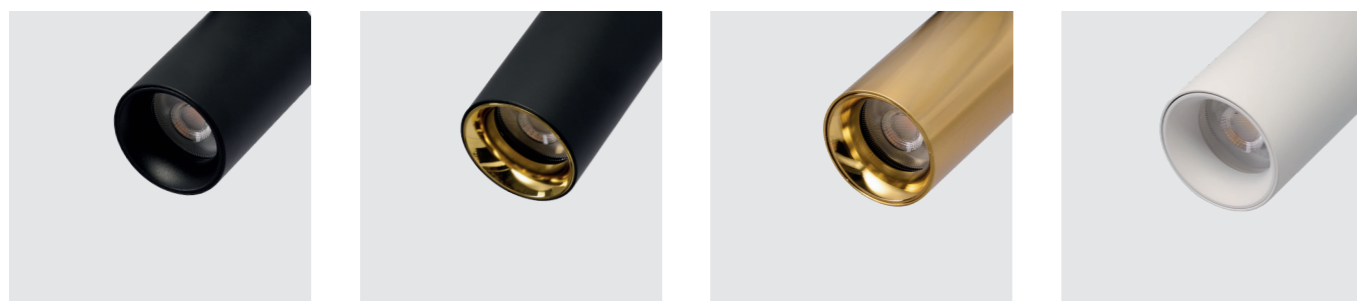

EIGER TRACK 3LINE GUI0

Voltage 230V	Light source 1 x GU10 only LED	Protection level IP20
Material Aluminium / PVC	Finish Matt	

- black AZ4205
- black/gold AZ4206
- gold AZ5238
- white AZ4204

MEGARA TRACK 3LINE GUI0

Voltage 230V	Light source 2 x GU10 only LED	Protection level IP20
Material Aluminium	Finish Matt	

- black AZ4443
- white AZ4442