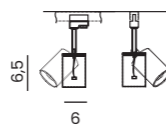

EREBUS TRACK 3LINE GU10

Voltage 230V	Light source 1 x GU10 only LED	Protection level IP20
Material Aluminium / PVC	Finish Matt	

- black AZ3391
- white AZ3390

EXO TRACK 3LINE GU10

Voltage 230V	Light source 1 x GU10 only LED	Protection level IP20
Material Aluminium	Finish Matt	

- black AZ3199
- white AZ3200

EREBUS
base track 3Line

EREBUS
base track 3Line

- black AZ3391
- white AZ3390

EREBUS
tubes

EREBUS
tubes 14

- black AZ3384
- white AZ3383
- gold AZ3385

EREBUS
tubes 21

- black AZ3387
- white AZ3386
- gold AZ3388

EREBUS
base + tube