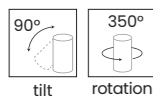

Voltage 230V	Light source 1 x LED Integrated	Power 5W
Lumens 800lm	Kelvins 3000K	Beam angle 15° - 70°
CRI ≥ 80	Protection level IP20	Material Aluminium / PVC
Finish Matt		

- black AZ4557
- white AZ4558