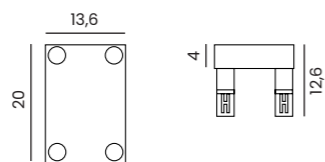

DELTA TRACK MAGNETIC SUPER SLIM CEILING BASE BK
Code/Color ● black AZ6680

SMART APP
TUYA

DELTA TRACK MAGNETIC SUPER SLIM DOUBLE (1,5m)
Length/Color/Code ● 1,5m black AZ7389

DELTA TRACK MAGNETIC SUPER SLIM PENDANT 150 SET 32W+10W BK NEW