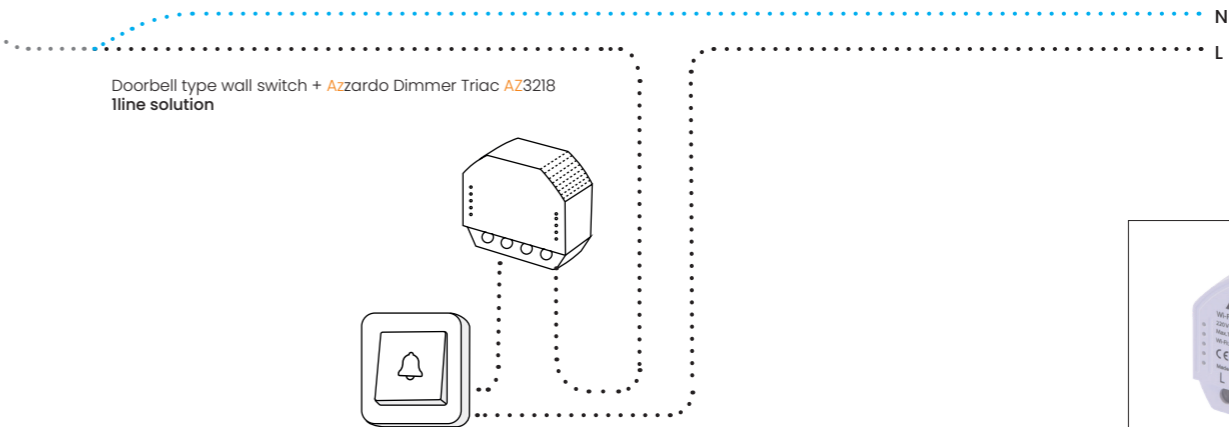

OPTION 4

- switch ON/OFF LINE-1
- switch ON/OFF LINE-2

ALFA 2LINE - CONTROL OPTIONS

DOORBELL TYPE WALL SWITCH + AZZARDO DIMMER TRIAC AZ3218

DOORBELL TYPE WALL SWITCH + AZZARDO DIMMER TRIAC AZ3218 - ILINE SOLUTION