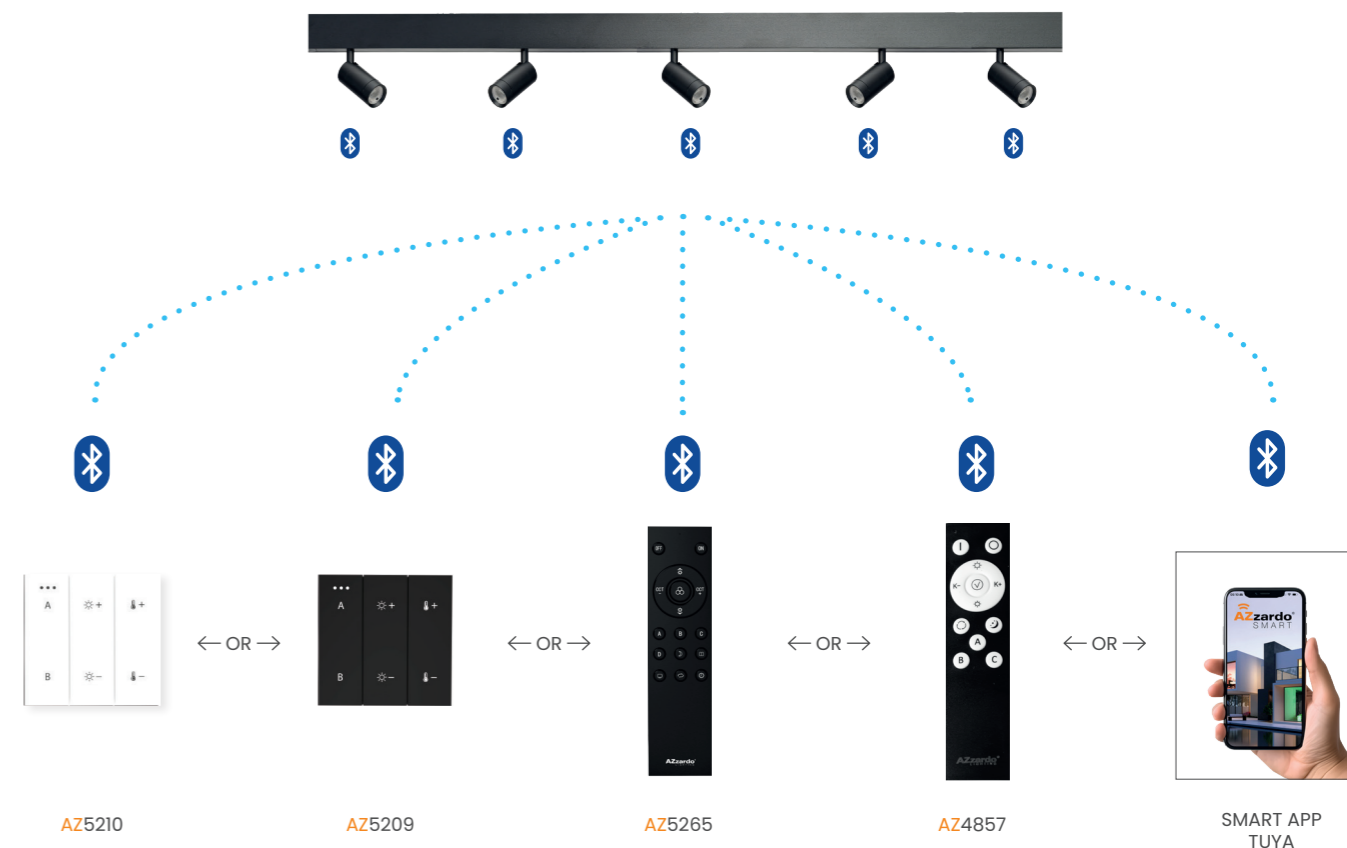

- black AZ6257
- white AZ6518 **NEW**

REMOTE CONTROL 4-GROUP & RGB & BLUETOOTH

* RGB CHANGE ONLY USED FOR RGB LAMPS
THE CCT LAMP CAN'T BE USE THIS BUTTON FUNCTION

REMOTE CONTROL 3-GROUP

SWITCH PANEL REMOTE CONTROL 2-GROUP BLUETOOTH