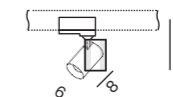

Voltage 230V	Light source 1 x GU10 only LED	Protection level IP20
Material Aluminium	Finish Matt	

- black AZ3199
- white AZ3200