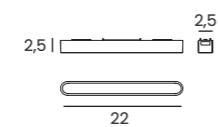

Voltage 48V	Light source 1 x LED Integrated	Power 12W
Lumens 960lm 960lm	Kelvins 3000K 4000K	Beam angle 164°
CRI ≥ 90	Protection level IP20	Material Aluminium / PVC
Finish Matt		

- 3000K black AZ5269
- 4000K black AZ5270