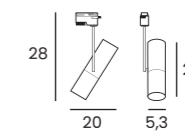

- black AZ4654
- white AZ4655

PLAIN TRACK ILINE 3000/4000K NEW

Voltage - 230V	Light source 1 x LED Integrated	Power 10W
Lumens 1171lm 1014lm	Kelvins 3000K 4000K	Beam angle 24° 24°
Protection level IP20	Material Aluminum / PVC	Finish Matt