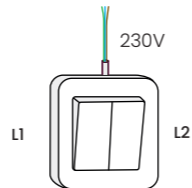

- switch ON/OFF LINE-1
- switch ON/OFF LINE-2