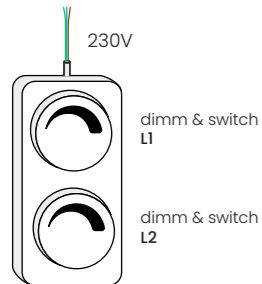

- black AZ7098

ALFA 2LINE - CONTROL OPTIONS

OPTION 1

- switch ON/OFF & DIMM LINE-1
- switch ON/OFF & DIMM LINE-2

OPTION 2

- DIMM LINE-1 and LINE-2
- switch ON/OFF LINE-1
- switch ON/OFF LINE-2

OPTION 3

- L1 & L2 switch ON/OFF & DIMM