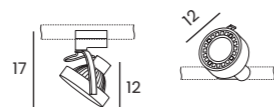

- black AZ4666
- white AZ4667

KIRKE TRACK ILINE 10W CCT

Voltage - 230V	Light source 1 x LED Integrated	Power 10W
Lumens 800lm	Kelvins 3000/4000/6500K	Beam angle 36°
Protection level IP20	CCT Yes	Type of control CCT switch
Material Aluminum / PVC	Finish Matt	