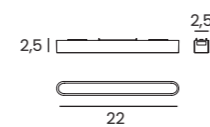

Voltage 48V	Light source 1 x LED Integrated	Power 12W
Lumens 960lm	Kelvins 3000 - 6000K	Beam angle 164°
CRI ≥ 90	Protection level IP20	Dimmable Yes
CCT Yes	Type of control Bluetooth Tuya	Material Aluminium / PVC
Finish Matt		

• black AZ5271