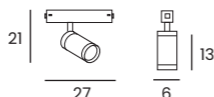

Voltage - 230V	Light source 1 x LED integrated	Power 20W
Lumens 1600lm	Kelvins 3000 - 6000K	Beam angle 24°
CRI ≥ 90	Protection level IP20	Dimmable Yes
CCT Yes	Type of control Bluetooth Tuya	Material Aluminium / PVC
Finish Matt		

- beige ..... AZ7347 **NEW**
- black AZ5185