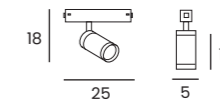

Voltage - 230V	Light source 1 x LED integrated	Power 10W
Lumens 800lm 800lm	Kelvins 3000K 4000K	Beam angle 24° 24°
CRI ≥ 90	Protection level IP20	Material Aluminium / PVC
Finish Matt		

- 3000K beige ..... AZ7361 **NEW**
- 3000K black AZ5199
- 3000K white AZ6462
- 4000K beige ..... AZ7362 **NEW**
- 4000K black AZ5200
- 4000K white AZ6463

BETA MAKITA 230V TRACK MAGNETIC 20W 3000/4000K