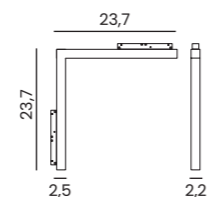

Voltage 48V	Light source 1 x LED Integrated	Power 24W
Lumens 1920lm 1920lm	Kelvins 3000K 4000K	Beam angle 64° 76°
CRI ≥ 80	Protection level IP20	Material Aluminium / PVC
Finish Matt		

- 3000K black AZ4617
- 3000K white AZ4618
- 4000K black AZ4619
- 4000K white AZ4620