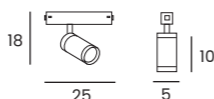

Voltage - 230V	Light source 1 x LED integrated	Power 10W
Lumens 800lm	Kelvins 3000 - 6000K	Beam angle 24°
CRI ≥ 90	Protection level IP20	Dimmable Yes
CCT Yes	Type of control Bluetooth Tuya	Material Aluminium / PVC
Finish Matt		

- beige ..... AZ7346 **NEW**
- black AZ5184