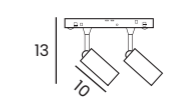

Voltage 48V	Light source 2 x LED Integrated	Power 7W
Lumens 560lm	Kelvins 4000 - 6500K	Beam angle 37°
CRI ≥ 90	Protection level IP20	Dimmable Yes
CCT Yes	Type of control DALI	Material Aluminium / PVC
Finish Matt		

- black AZ6293