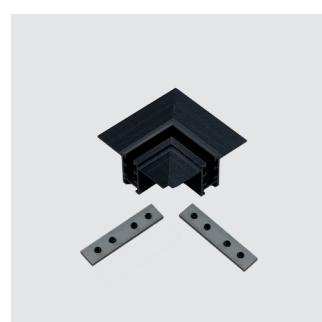

DELTA TRACK MAGNETIC SUPER SLIM GIPS CORNER90 A BK

1. Color/Code
2. black AZ6994