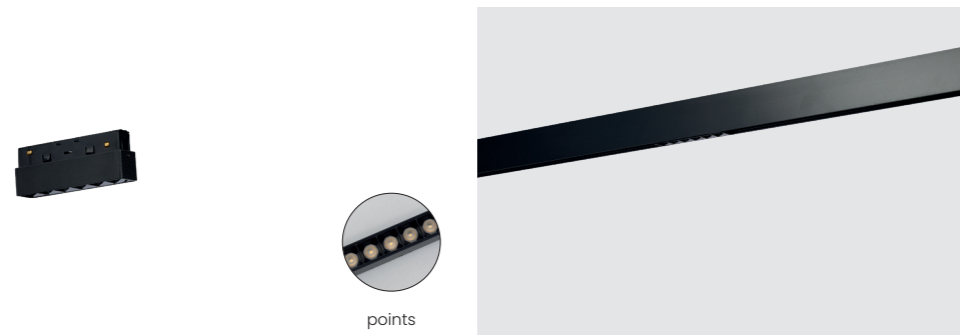

ALFA KIRA II TRACK MAGNETIC 6W CCT BLUETOOTH