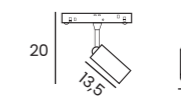

Voltage 48V	Light source 1 x LED Integrated	Power 20W
Lumens 1600lm	Kelvins 4000 - 6500K	Beam angle 42°
CRI ≥ 90	Protection level IP20	Dimmable Yes
CCT Yes	Type of control DALI	Material Aluminium / PVC
Finish Matt		

- black AZ6292