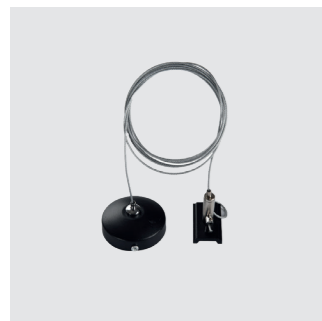

**POWER ADJUSTABLE CONNECTOR**

Color/Code

- black AZ4286
- white AZ4285

**TRACK 3LINE PENDANT ACCESSORY (1,5m)**

Length/Color/Code

- 1,5m black AZ4797
- 1,5m white AZ4796

**CEILING PLATE + WIRE**

Color/Code