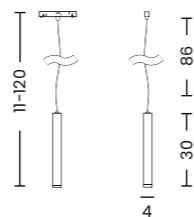

Voltage ~ 230V	Light source 1 x LED integrated	Power 10W
Lumens 800lm 800lm	Kelvins 3000K 4000K	Beam angle 24° 24°
CRI ≥ 90	Protection level IP20	Material Aluminium / PVC
Finish Matt		

- 3000K beige ..... AZ7365 **NEW**
- 3000K black AZ5203
- 4000K beige ..... AZ7366 **NEW**
- 4000K black AZ5204