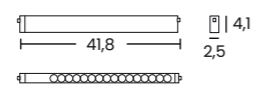

Voltage - 230V	Light source 1 x LED integrated	Power 18W
Lumens 1440lm 1440lm	Kelvins 3000K 4000K	Beam angle 24° 24°
CRI ≥ 90	Protection level IP20	Material Aluminium / PVC
Finish Matt		

- 3000K beige ..... AZ7350 **NEW**
- 3000K black AZ5188
- 3000K white AZ6456
- 4000K beige ..... AZ7371 **NEW**
- 4000K black AZ5212
- 4000K white AZ6457