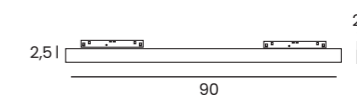

Voltage 48V	Light source 1 x LED Integrated	Power 30W
Lumens 1000lm 1000lm	Kelvins 3000K 4000K	Beam angle 111° 112°
CRI ≥ 90	Protection level IP20	Material Aluminium / PVC
Finish Matt		

- 3000K black AZ5479
- 4000K black AZ5480