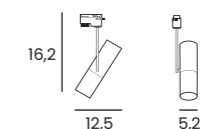

Voltage - 230V	Light source 1 x LED Integrated	Power 10W
Lumens 800lm	Kelvins 3000/4000/6500K	Beam angle 36°
Protection level IP20	CCT Yes	Type of control CCT switch
Material Aluminum / PVC	Finish Matt	

- black AZ4656
- white AZ4657