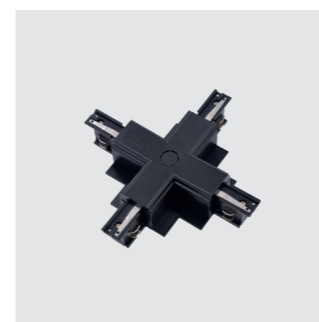

X CONNECTOR GIPS

Color/Code

- black AZ4302
- white AZ4301