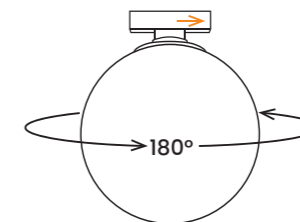

Rotate 180°
to switch light
temperature