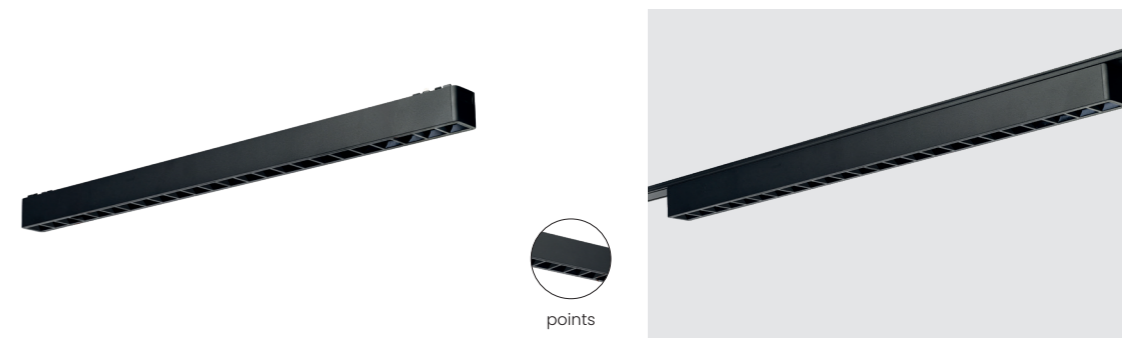

GAMMA KIRA TRACK MAGNETIC 24W 3000/4000K