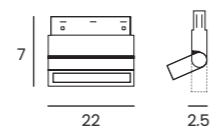

Voltage 48V	Light source 1 x LED Integrated	Power 12W
Lumens 960lm	Kelvins 3000 - 6000K	Beam angle 103°
CRI ≥ 90	Protection level IP20	Dimmable Yes
CCT Yes	Type of control Bluetooth Tuya	Material Aluminium / PVC
Finish Matt		

- black AZ5511