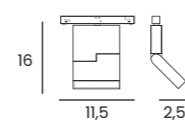

Voltage 48V	Light source 1 x LED Integrated	Power 12W
Lumens 960lm	Kelvins 3000K	Beam angle 97°
CRI ≥ 80	Protection level IP20	Material Aluminium
Finish Matt		

- black AZ4625
- white AZ4626