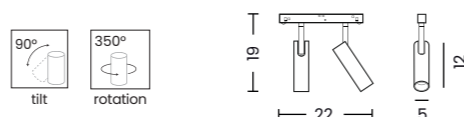

Voltage 48V	Light source 2 x LED Integrated	Power 12W
Lumens 960lm	Kelvins 3000 / 4000 / 6500K	Beam angle 42°
CRI ≥ 90	Protection level IP20	Dimmable Yes
CCT Yes	Type of control CCT Switch Triac Dimmer	Material Aluminium / PVC
Finish Matt		

- black AZ6253
- white ..... AZ6515 **NEW**