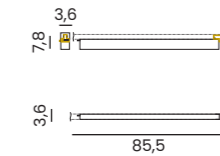

TANKER TRACK 3LINE 18W CCT SWITCH

CCT SWITCH

Voltage 230V	Light source 1 x LED Integrated	Power 18W
Lumens 1440lm	Kelvins 3000 / 4000 / 6000K	Beam angle 120°
CRI ≥ 90	Protection level IP20	CCT Yes
Type of control CCT Switch	Material Aluminium / PVC	Finish Matt

- black AZ5980

TANKER TRACK 3LINE 40W CCT SWITCH

CCT SWITCH

Voltage 230V	Light source 1 x LED Integrated	Power 40W
Lumens 3200lm	Kelvins 3000 / 4000 / 6000K	Beam angle 120°
CRI ≥ 90	Protection level IP20	CCT Yes
Type of control CCT Switch	Material Aluminium / PVC	Finish Matt

- black AZ5982

TANKER TRACK 3LINE 30W CCT SWITCH

CCT SWITCH

Voltage 230V	Light source 1 x LED Integrated	Power 30W
Lumens 2400lm	Kelvins 3000 / 4000 / 6000K	Beam angle 120°
CRI ≥ 90	Protection level IP20	CCT Yes
Type of control CCT Switch	Material Aluminium / PVC	Finish Matt

- black AZ5981