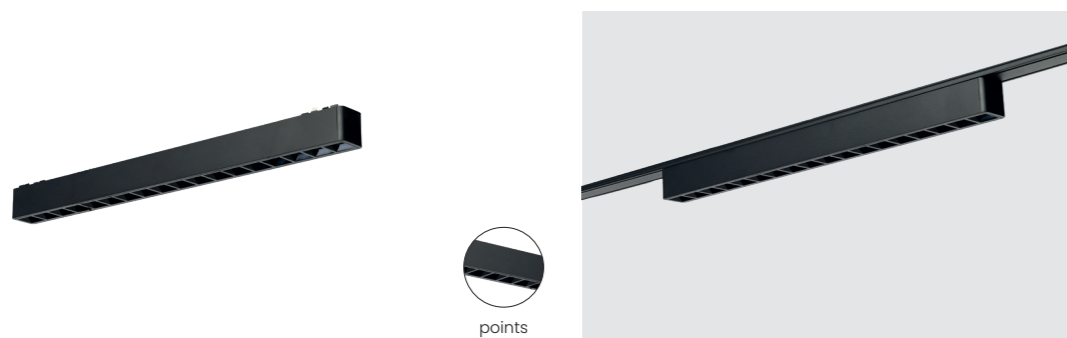

GAMMA KIRA TRACK MAGNETIC 18W 3000/4000K

Voltage 48V	Light source 1 x LED Integrated	Power 18W
Lumens lm	Kelvins 3000K 4000K	Beam angle 58°
CRI ≥ 90	Protection level IP20	Material Aluminium / PVC
Finish Matt		

- 3000K black AZ5293
- 4000K black AZ5294