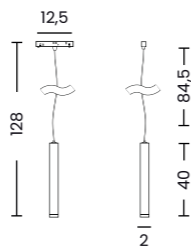

Voltage 48V	Light source 1 x LED Integrated	Power 7W
Lumens 560lm	Kelvins 3000 / 4000 / 6500K	Beam angle 57°
CRI ≥ 90	Protection level IP20	Dimmable Yes
CCT Yes	Type of control CCT Switch Triac Dimmer	Material Aluminium / PVC
Finish Matt		

- black AZ6255
- white ..... AZ6519 **NEW**