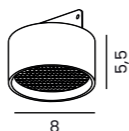

Voltage 48V	Light source 1x LED integrated	Power 10W
Lumens 800lm	Kelvins 3000 / 4000K	Protection level IP20
CCT Yes	Type of control Bluetooth Tuya	Material Aluminium / PVC
Finish Matt		

- black AZ5407