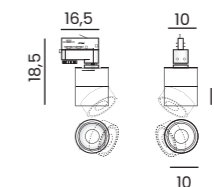

Voltage 230V	Light source 1 x LED Integrated	Power 12W
Lumens 960lm	Kelvins 3000K 4000K	Beam angle 25°
CRI ≥ 80	Protection level IP20	Material Aluminium / PVC
Finish Matt		

- 3000K black AZ4550
- 3000K white AZ4549
- 4000K black AZ4552
- 4000K white AZ4551