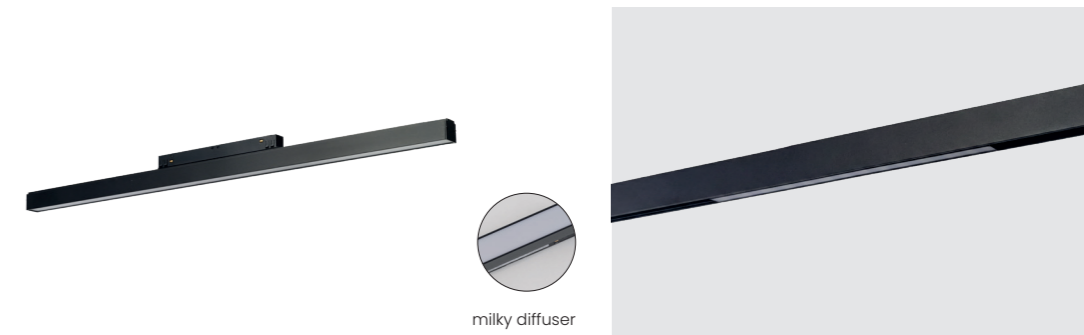

ALFA SAGA TRACK MAGNETIC 36W DALI CCT DIMM