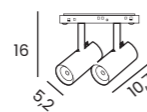

Voltage 48V	Light source 2 x LED Integrated	Power 14W
Lumens 1120lm	Kelvins 3000 - 6500K	Beam angle 38°
CRI ≥ 80	Protection level IP20	Dimmable Yes
CCT Yes	Type of control Bluetooth Tuya	Material Aluminium / PVC
Finish Matt		

- black AZ4838
- white AZ4839