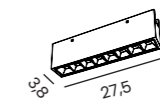

Voltage 48V	Light source 1 x LED Integrated	Power 20W
Lumens 1000lm 600lm	Kelvins 3000K 4000K	Beam angle 45°
CRI ≥ 90	Protection level IP65	Material Aluminium
Finish Matt		

- 3000K black AZ6953
- 3000K white AZ6952
- 4000K black AZ6955
- 4000K white AZ6954