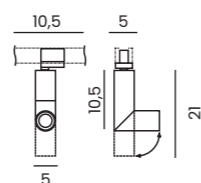

Voltage 230V	Light source 1 x LED Integrated	Power 12W
Lumens 960lm	Kelvins 3000K	Beam angle 37°
CRI ≥ 80	Protection level IP20	Material Aluminium / PVC
Finish Matt		

- black AZ4183
- white AZ4184
- black/gold AZ2924
- white/gold AZ2925