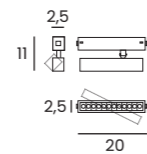

Voltage - 230V	Light source 1 x LED integrated	Power 9W
Lumens 720lm 720lm	Kelvins 3000K 4000K	Beam angle 24° 24°
CRI ≥ 90	Protection level IP20	Material Aluminium / PVC
Finish Matt		

- 3000K beige ..... AZ7355 **NEW**
- 3000K black AZ5193
- 4000K beige ..... AZ7356 **NEW**
- 4000K black AZ5194