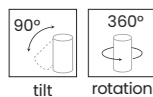

Voltage 230V	Light source 1 x LED Integrated	Power 12W
Lumens 960lm	Kelvins 3000K	Beam angle 24°
CRI ≥ 80	Protection level IP20	Material Aluminium / PVC
Finish Matt		

- black AZ3486
- white AZ3487