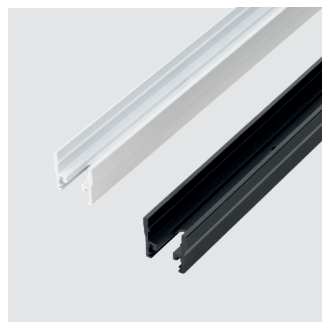

• black AZ5128

TRACK IP65 **NEW**

TRACK IP65 INSTALLATION SCHEME

TRACK IP65 LAMP INSTALLATION SCHEME

TRACK IP65 SUSPENSION INSTALLATION SCHEME

TRACK IP65 SUSPENSION CORNERS INSTALLATION SCHEME

TRACK IP65 (1m, 2m, 3m)