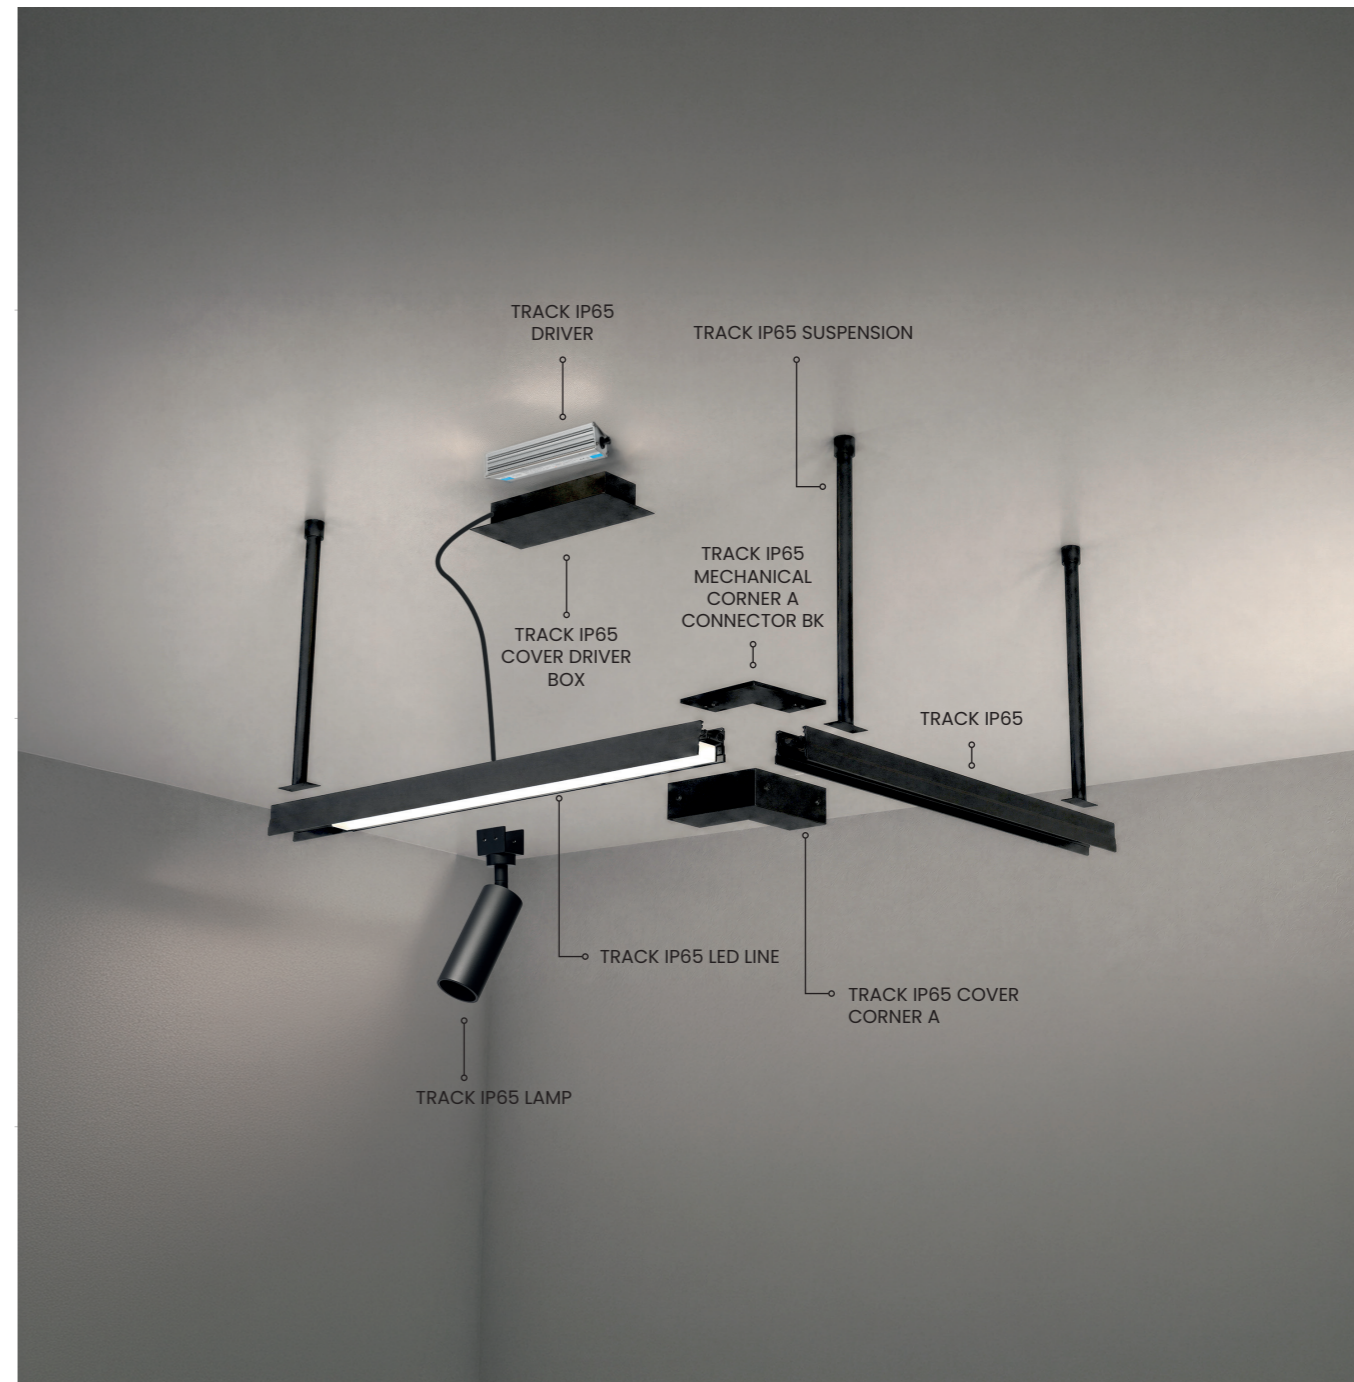

TRACK IP65 SUSPENSION INSTALLATION SCHEME