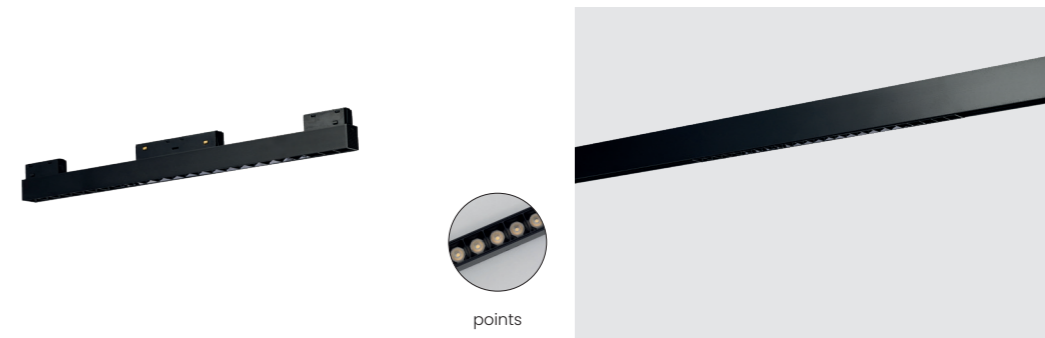

ALFA KIRA II TRACK MAGNETIC 24W 3000/4000K