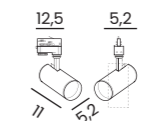

Voltage 230V	Light source 1 x LED Integrated	Power 10W
Lumens 800lm	Kelvins 3000/4000/6000K	Beam angle 40°
CRI ≥ 80	Protection level IP20	CCT Yes
Type of control CCT Switch	Material Aluminium / PVC	Finish Matt

- black AZ4658
- white AZ4659