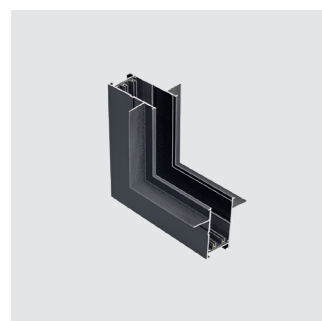

BETA TRACK MAGNETIC57 230V CORNER90 B GIPS1

Color/Code			
● black	.....	AZ5164	
○ white	.....	AZ5165