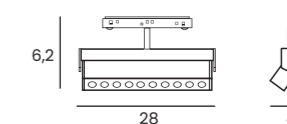

Voltage 48V	Light source 1 x LED Integrated	Power 20W
Lumens 1600lm	Kelvins 3000 - 6500K	Beam angle 45°
CRI ≥ 90	Protection level IP20	Dimmable Yes
CCT Yes	Type of control Bluetooth Tuya	Material Aluminium / PVC
Finish Matt		

- black AZ4844
- white AZ4845