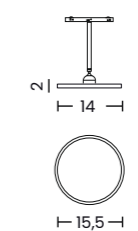

Voltage 48V	Light source 1 x LED Integrated	Power 18W
Lumens 1440lm	Kelvins 3000 / 4000 / 6500K	Beam angle 108°
CRI ≥ 90	Protection level IP20	Dimmable Yes
CCT Yes	Type of control CCT Switch Triac Dimmer	Material Aluminium / PVC
Finish Matt		

- black AZ6257
- white ..... AZ6518 **NEW**