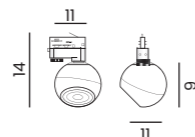

Voltage 230V	Light source 1 x LED Integrated	Power 12W
Lumens 960lm	Kelvins 3000K	Beam angle 60°
CRI ≥ 80	Protection level IP20	Material Aluminium / PVC
Finish Matt		

- black AZ4520
- white AZ4519