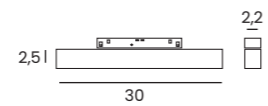

Voltage 48V	Light source 1 x LED Integrated	Power 12W
Lumens 600lm 600lm	Kelvins 3000K 4000K	Beam angle 114° 112°
CRI ≥ 80	Protection level IP20	Material Aluminium / PVC
Finish Matt		

- 3000K black AZ4603
- 3000K white AZ4604
- 4000K black AZ4605
- 4000K white AZ4606