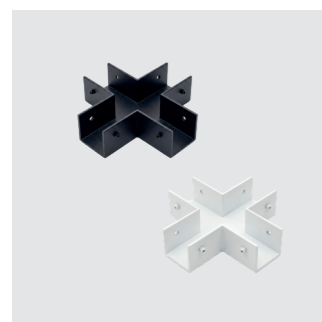

TRACK IP65 COVER X CONNECTOR

Code/Color   ● black AZ7419
                    ○ white AZ7420

TRACK IP65 MECHANICAL X CONNECTOR BK

Code   ● black AZ7418