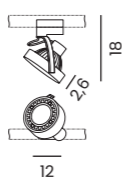

- black AZ2458
- gold AZ5237
- white AZ2459