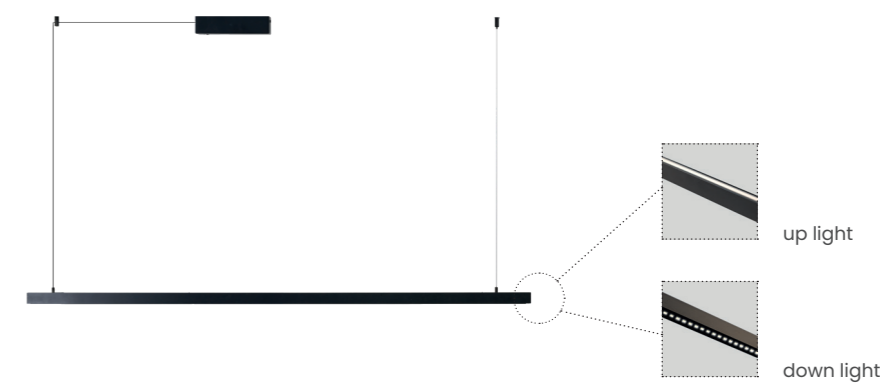

DELTA TRACK MAGNETIC SUPER SLIM CEILING BASE BK
Code/Color ● black AZ6680

SMART APP
TUYA

DELTA TRACK MAGNETIC SUPER SLIM DOUBLE (1,5m)
Length/Color/Code ● 1,5m black AZ7389

DELTA TRACK MAGNETIC SUPER SLIM PENDANT 150 SET 32W+10W BK NEW