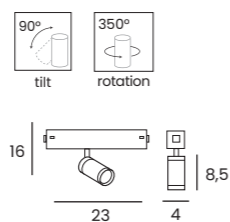

Voltage - 230V	Light source 1 x LED integrated	Power 7W
Lumens 560lm	Kelvins 3000 - 6000K	Beam angle 15° - 38°
CRI ≥ 90	Protection level IP20	Dimmable Yes
CCT Yes	Type of control Bluetooth Tuya	Material Aluminium / PVC
Finish Matt		

- beige ..... AZ7344 **NEW**
- black AZ5182

ADJUSTABLE BEAM ANGLE

Selectable beam angle: 15° / 24° / 38°