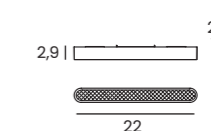

Voltage 48V	Light source 1 x LED Integrated	Power 12W
Lumens 960lm	Kelvins 3000 - 6000K	Beam angle 103°
CRI ≥ 90	Protection level IP20	Dimmable Yes
CCT Yes	Type of control Bluetooth Tuya	Material Aluminium / PVC
Finish Matt		

- black AZ5283