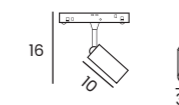

Voltage 48V	Light source 1 x LED Integrated	Power 7W
Lumens 560lm 560lm	Kelvins 3000K 4000K	Beam angle 23° 20°
CRI ≥ 80	Protection level IP20	Material Aluminium / PVC
Finish Matt		

- 3000K black/black AZ4583
- 3000K gold/black AZ4579
- 3000K white/black AZ4580
- 4000K black/black AZ4581
- 4000K white/black AZ4582

tilt rotation

ALFA NIKO 2 TRACK MAGNETIC 2X7W 3000/4000K