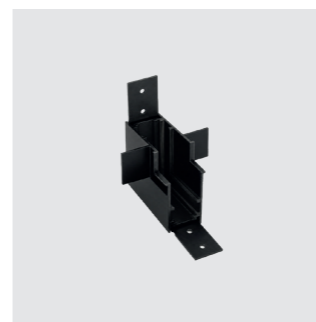

ALFA TRACK MAGNETIC52 GIPS1 CORNER90 B
SURFACE CORNER 90° B

Color/Code			
● black	.....	AZ5463	
○ white	.....	AZ5462