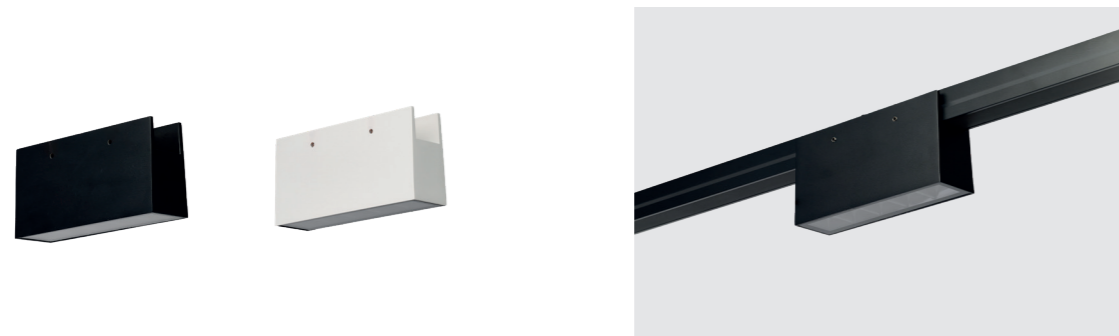

TRACK IP65 LIDO 10W DIMM 3000/4000K NEW