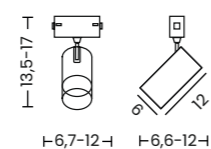

Voltage ~ 230V	Light source 1 x GU10 only LED	Protection level IP20
Material Aluminium / PVC	Finish Matt	

- beige ..... AZ7376 NEW
- black AZ5465
- white AZ5466