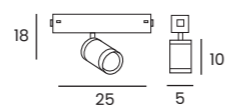

- 3000K beige ..... AZ7360 **NEW**
- 3000K black AZ5198
- 4000K beige ..... AZ7359 **NEW**
- 4000K black AZ5197

ADJUSTABLE BEAM ANGLE

Selectable beam angle: 15° / 24° / 38°