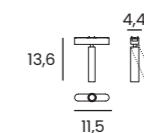

Voltage 48V	Light source 1 x LED Integrated	Power 12W
Lumens 960lm	Kelvins 3000 - 6000K	Beam angle 53°
CRI ≥ 90	Protection level IP20	Dimmable Yes
CCT Yes	Type of control Bluetooth Tuya	Material Aluminium / PVC
Finish Matt		

• black AZ5289