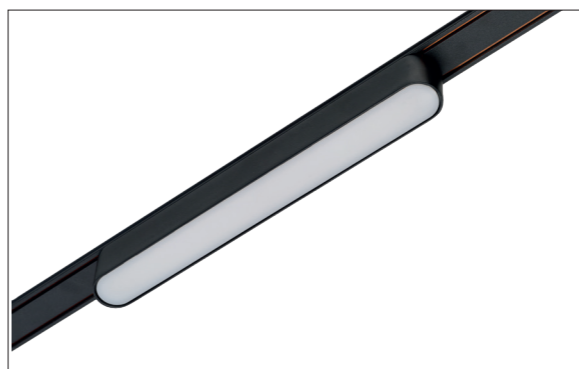

Color/Code

- black AZ 5311

TILT IS POSSIBLE ONLY WITH ADAPTER

ONLY LAMP

ADAPTER BIG + LAMP

SANGRIA MILKY LAMP

SANGRIA MILKY LAMP + ADAPTER BIG

SANGRIA POINT LAMP