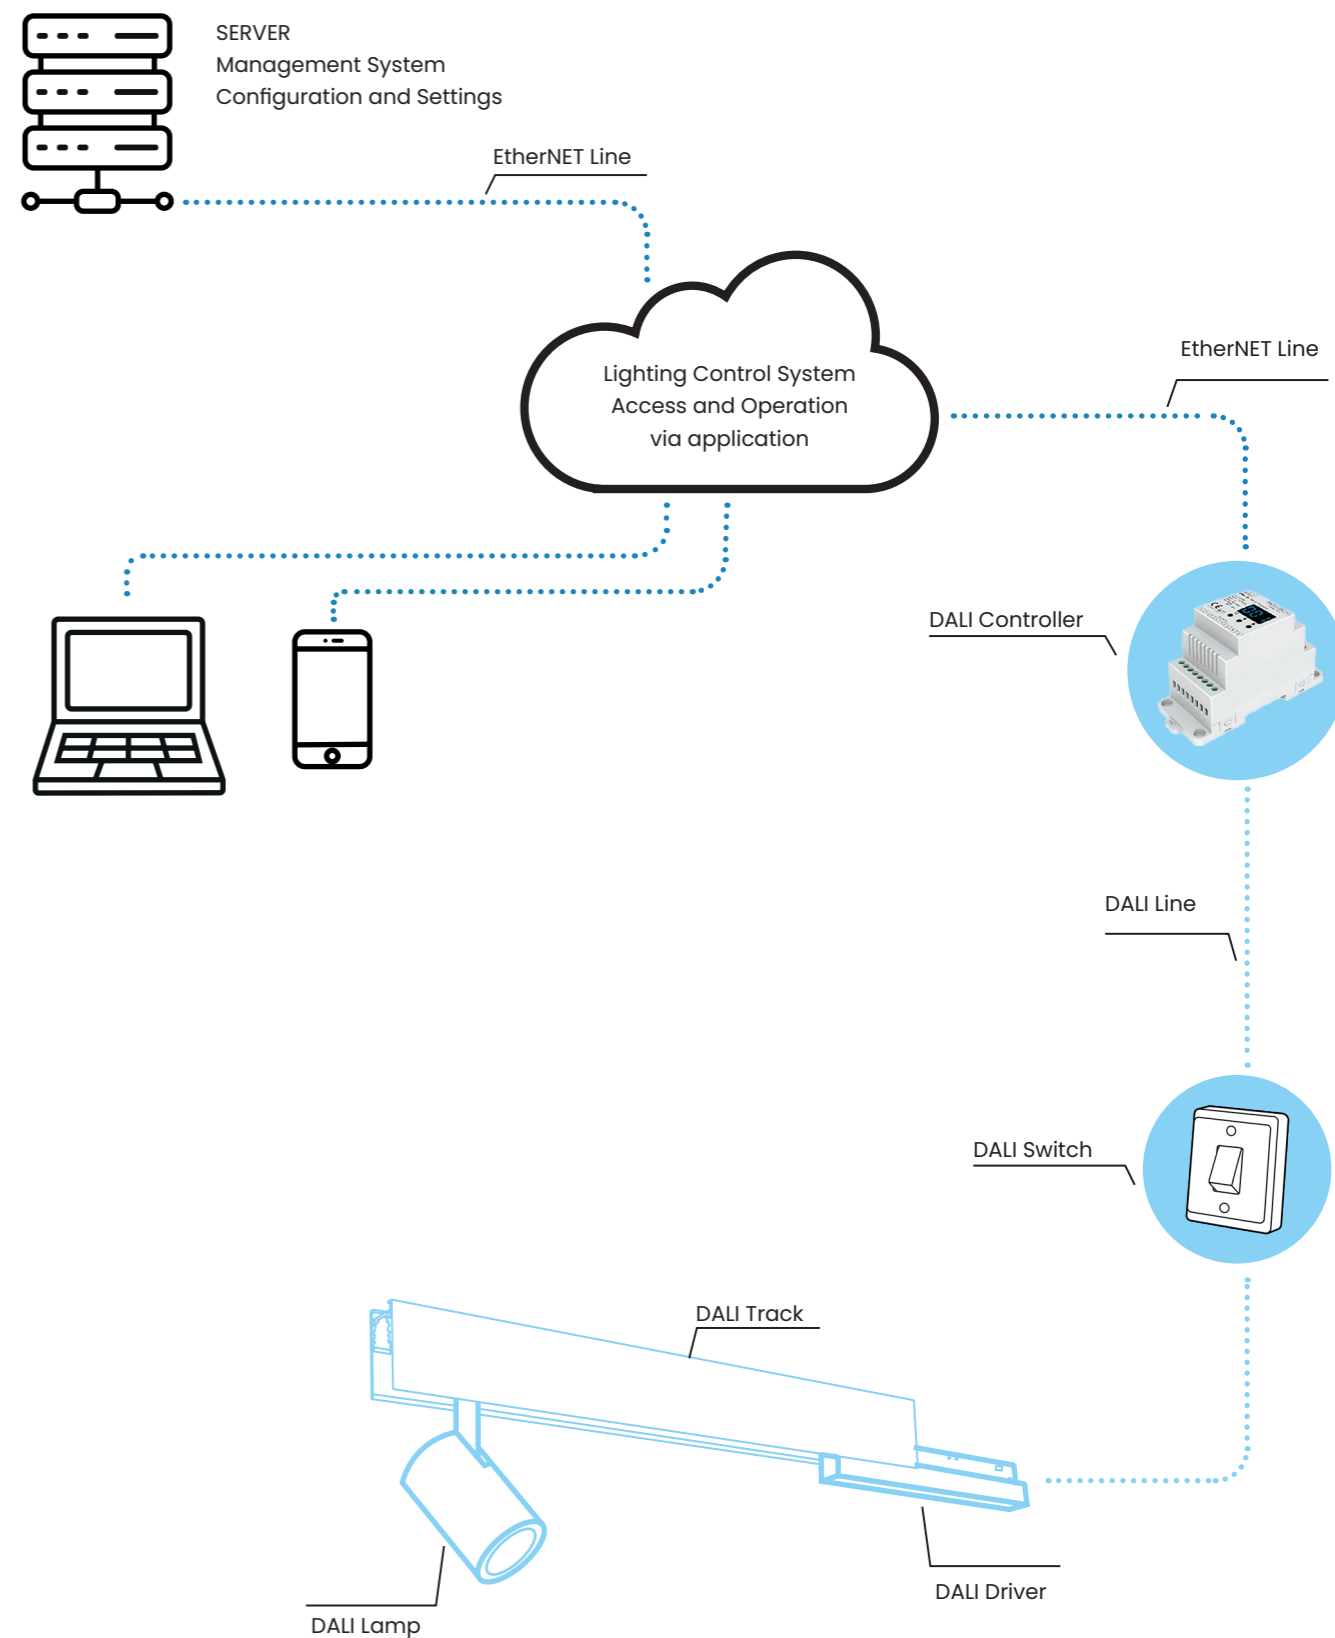

SIMPLIFIED DIAGRAM OF THE DALI SYSTEM