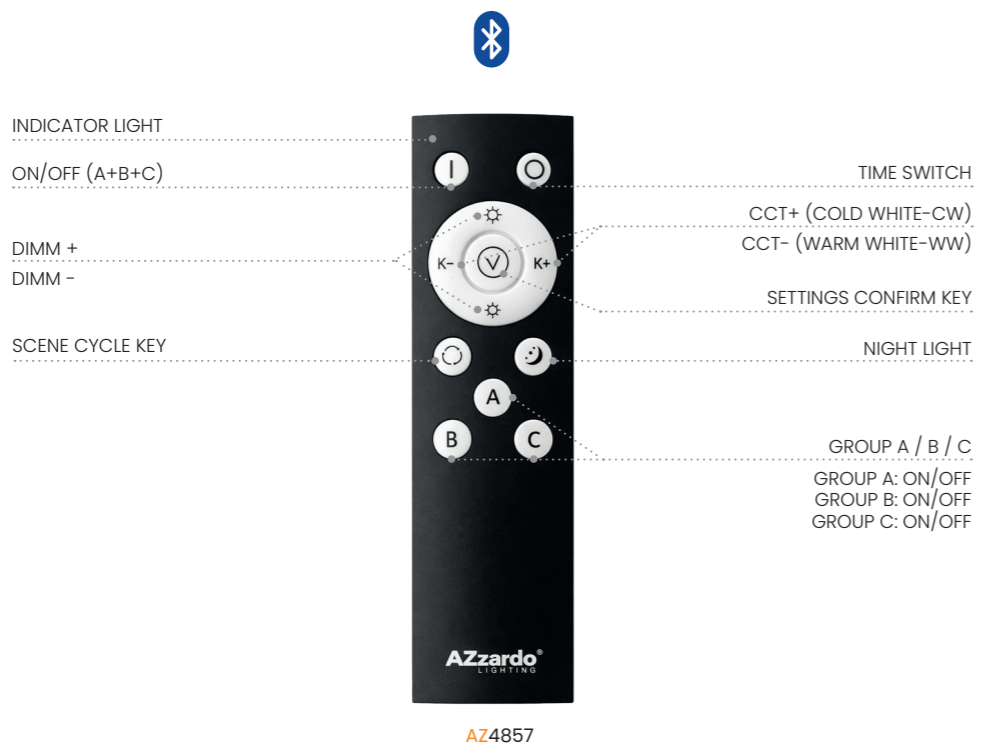

Connect the cord to the adapter

STEP 4

Mount the lamp to the track

REMOTE CONTROL 4-GROUP & RGB & BLUETOOTH

* RGB CHANGE ONLY USED FOR RGB LAMPS
THE CCT LAMP CAN'T BE USE THIS BUTTON FUNCTION

REMOTE CONTROL 3-GROUP