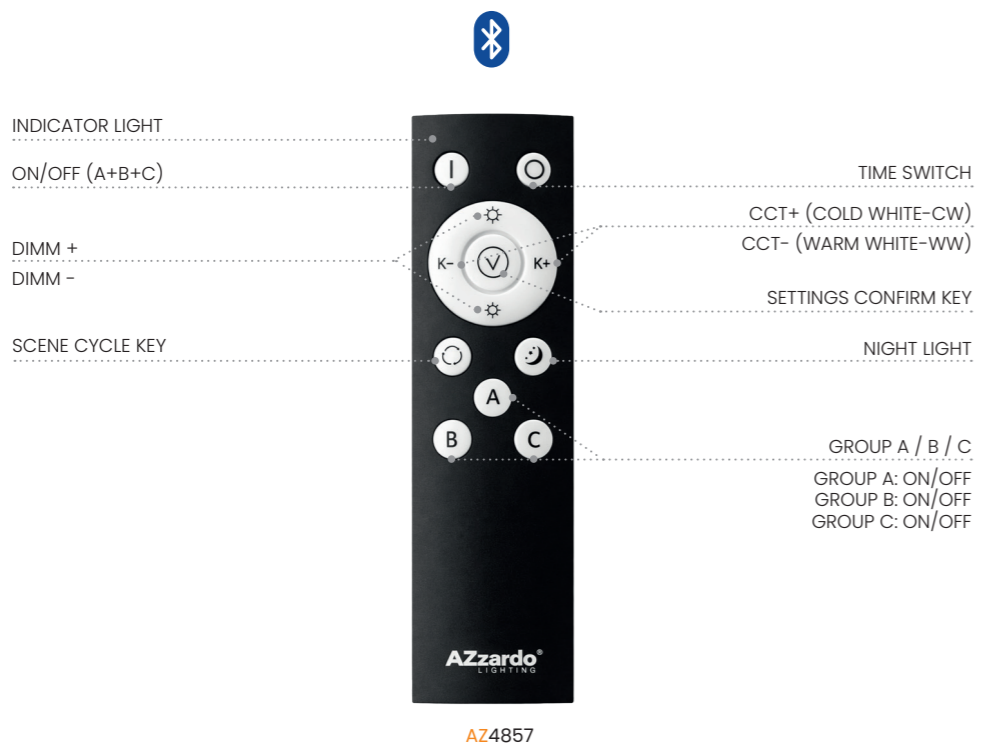

- black AZ6257
- white AZ6518 **NEW**

REMOTE CONTROL 4-GROUP & RGB & BLUETOOTH

* RGB CHANGE ONLY USED FOR RGB LAMPS
THE CCT LAMP CAN'T BE USE THIS BUTTON FUNCTION

REMOTE CONTROL 3-GROUP

SWITCH PANEL REMOTE CONTROL 2-GROUP BLUETOOTH