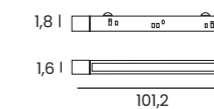

installation: ALFA Track Magnetic 27

Voltage 48V	Light source 1 x LED Integrated	Power 30W
Lumens 1400lm	Kelvins 3000K	Beam angle 109°
CRI ≥ 80	Protection level IP20	Material Aluminium / PVC
Finish Matt		

● black AZ6093