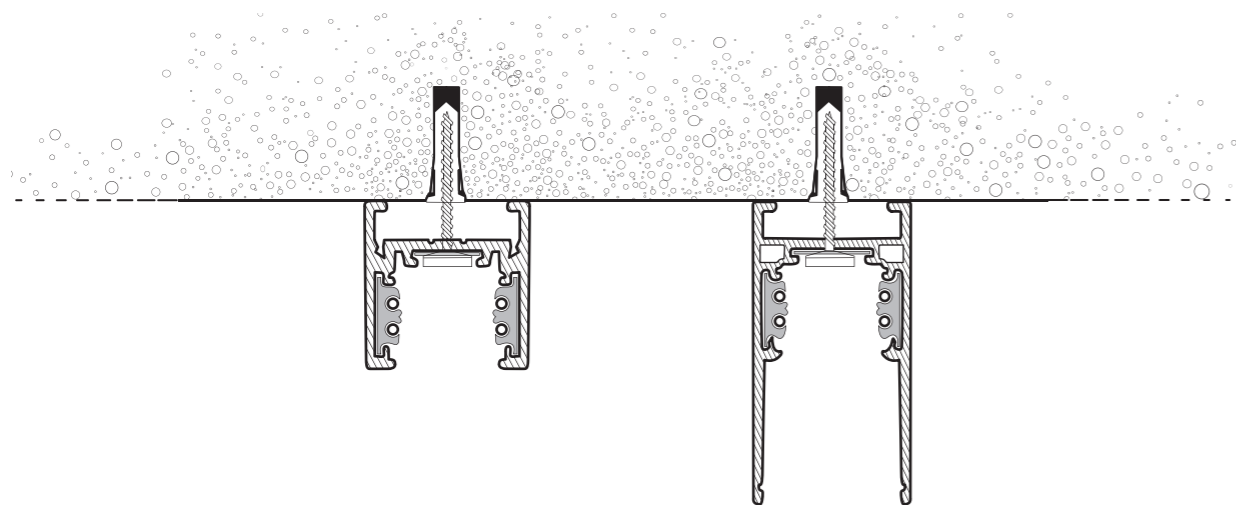

ALFA TRACK MAGNETIC INSTALLATION SCHEME

ALFA TRACK MAGNETIC27 (1m, 1,5m, 2m, 3m)
WITH END CAP 2x (all included)

Length/Color/Code			
● 1m	black	.....	AZ4713
○ 1m	white	.....	AZ4712
● 1,5m	black	.....	AZ4715
○ 1,5m	white	.....	AZ4714
● 2m	black	.....	AZ4717
○ 2m	white	.....	AZ4716
● 3m	black	.....	AZ4719
○ 3m	white	.....	AZ4718

ALFA TRACK MAGNETIC52 (1m, 1,5m, 2m, 3m)
WITH END CAP 2x (all included)

Length/Color/Code			
● 1m	black	.....	AZ4638
○ 1m	white	.....	AZ4639
● 1,5m	black	.....	AZ4640
○ 1,5m	white	.....	AZ4641
● 2m	black	.....	AZ4642
○ 2m	white	.....	AZ4643
● 3m	black	.....	AZ4644
○ 3m	white	.....	AZ4645

ALFA TRACK MAGNETIC52 (1m, 2m, 3m)
WITH END CAP 2x (all included) Anodised Silver

Length/Color/Code			
● 1m	silver	.....	AZ6356
● 2m	silver	.....	AZ6359
● 3m	silver	.....	AZ6362

ALFA TRACK MAGNETIC52 (1m, 2m, 3m)
WITH END CAP 2x (all included) Anodised Gold

Length/Color/Code			
● 1m	gold	.....	AZ6355
● 2m	gold	.....	AZ6358
● 3m	gold	.....	AZ6361

ALFA TRACK MAGNETIC52 (1m, 2m, 3m)
WITH END CAP 2x (all included) Anodised Chocolate

Length/Color/Code			
● 1m	chocolate	.....	AZ6354
● 2m	chocolate	.....	AZ6357
● 3m	chocolate	.....	AZ6360

ALFA TRACK MAGNETIC52 CORNER90 A

Color/Code			
● black	.....	AZ4679	
○ white	.....	AZ4680	
● chocolate	.....	AZ6363	
● gold	.....	AZ6364	
● silver	.....	AZ6365	

ALFA TRACK MAGNETIC52 CORNER90 B
SURFACE CORNER 90°

Color/Code			
● black	.....	AZ4683	
○ white	.....	AZ4684	
● chocolate	.....	AZ6363	
● gold	.....	AZ6364	
● silver	.....	AZ6365	

ALFA TRACK MAGNETIC27 CORNER90 A

Color/Code			
● black	.....	AZ5003	
○ white	.....	AZ5004