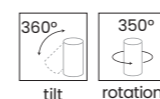

- black AZ4654
- white AZ4655

PLAIN TRACK ILINE 3000/4000K NEW

Voltage - 230V	Light source 1 x LED Integrated	Power 10W
Lumens 1171lm 1014lm	Kelvins 3000K 4000K	Beam angle 24° 24°
Protection level IP20	Material Aluminum / PVC	Finish Matt