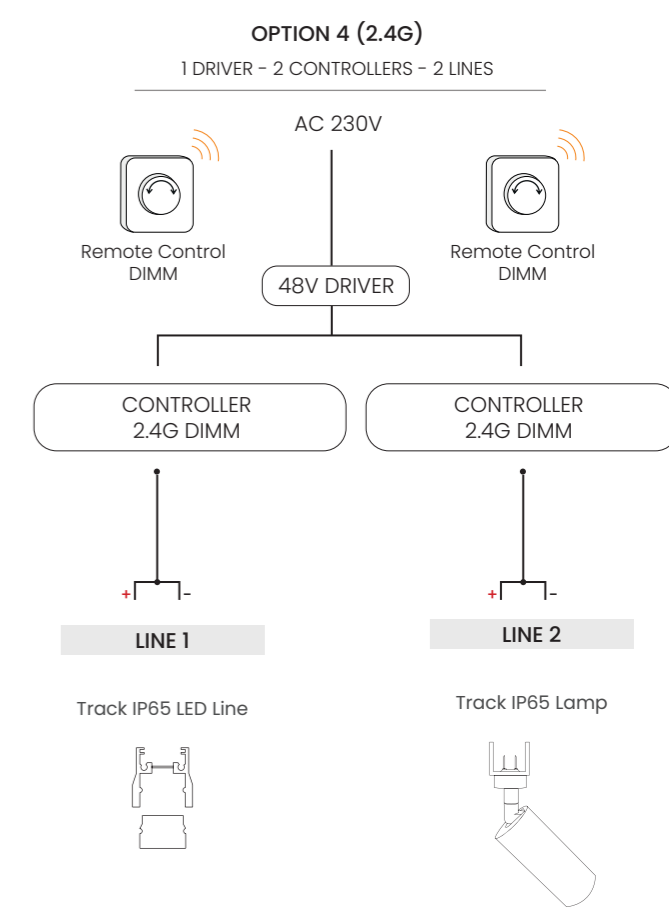

CONTROLLER DIMM 2,4G + PANEL REMOTE CONTROL BK
Code AZ6846

DA4-L DALI LED DIMMER 4-CHANNEL
Code AZ6847