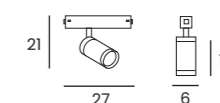

Voltage - 230V	Light source 1 x LED integrated	Power 20W
Lumens 1600lm 1600lm	Kelvins 3000K 4000K	Beam angle 24° 24°
CRI ≥ 90	Protection level IP20	Material Aluminium / PVC
Finish Matt		

- 3000K black AZ5201
- 3000K beige ..... AZ7363 **NEW**
- 4000K black AZ5202
- 4000K beige ..... AZ7364 **NEW**