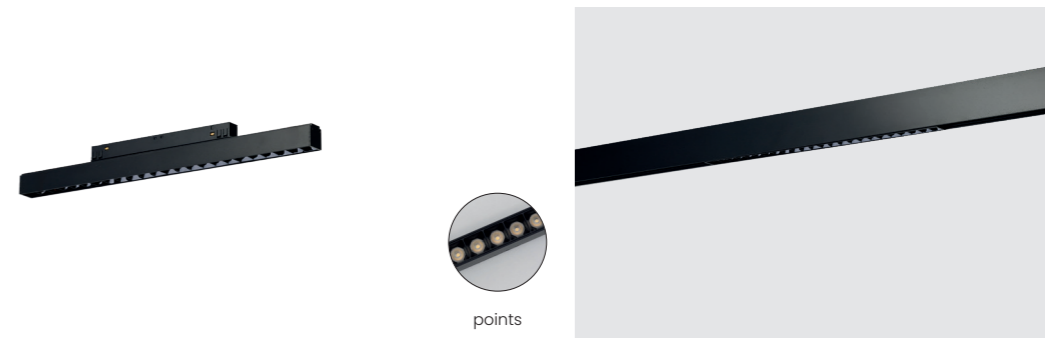

ALFA KIRA TRACK MAGNETIC 24W 3000/4000K

Voltage 48V	Light source 1 x LED Integrated	Power 24W
Lumens 1400lm 1400lm	Kelvins 3000K 4000K	Beam angle 55° 55°
CRI ≥ 80	Protection level IP20	Material Aluminium / PVC
Finish Matt		

- 3000K black AZ4599
- 3000K white AZ4600
- 4000K black AZ4601
- 4000K white AZ4602