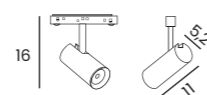

Voltage 48V	Light source 1 x LED Integrated	Power 7W
Lumens 560lm	Kelvins 3000 - 6000K	Beam angle 37°
CRI ≥ 80	Protection level IP20	Dimmable Yes
CCT Yes	Type of control Bluetooth Tuya	Material Aluminium / PVC
Finish Matt		

- black AZ4836
- white AZ4837