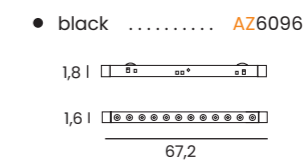

ALFA TRACK MAGNETIC27 NORA 24W 3000K

installation: ALFA Track Magnetic 27

Voltage 48V	Light source 1 x LED Integrated	Power 24W
Lumens 1920lm	Kelvins 3000K	Beam angle 24°
CRI ≥ 80	Protection level IP20	Material Aluminium / PVC
Finish Matt		