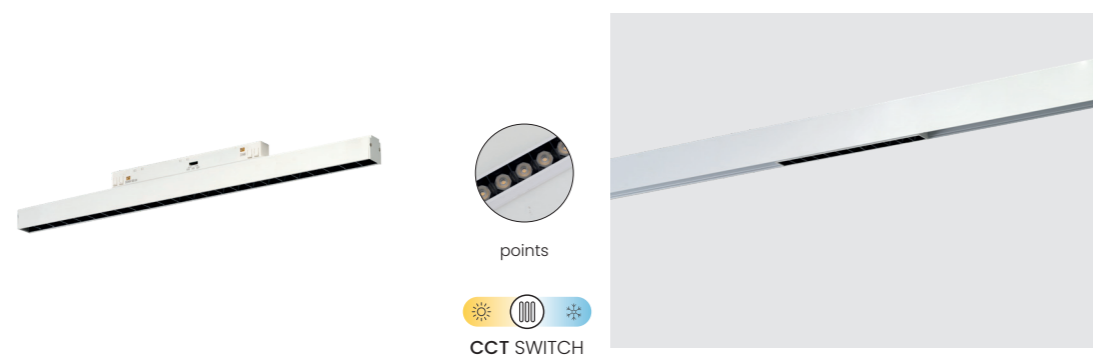

ALFA KIRA TRACK MAGNETIC 2LINE 24W CCT SWITCH DIMM

Voltage 48V	Light source 1 x LED Integrated	Power 24W
Lumens 1920lm	Kelvins 3000 / 4000 / 7000K	Beam angle 35°
CRI ≥ 90	Protection level IP20	Dimmable Yes
CCT Yes	Type of control CCT Switch Triac Dimmer	Material Aluminium / PVC
Finish Matt		

- black AZ6241
- white / black ..... AZ6503 **NEW**

2LINE