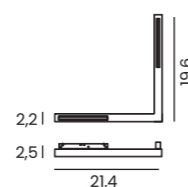

Voltage 48V	Light source 1 x LED Integrated	Power 24W
Lumens 1920lm 1920lm	Kelvins 3000K 4000K	Beam angle 64° 76°
CRI ≥ 80	Protection level IP20	Material Aluminium / PVC
Finish Matt		

- 3000K black AZ4613
- 3000K white AZ4614
- 4000K black AZ4615
- 4000K white AZ4616

ALFA SAGA TRACK MAGNETIC CORNER B 24W 3000/4000K