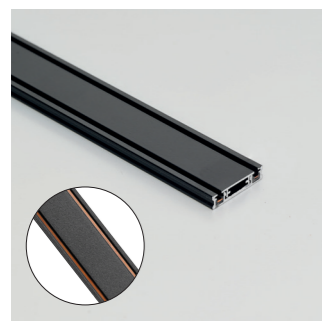

- black AZ5405

**GAMMA
TRACK MAGNETIC**

GAMMA TRACK INSTALLATION SCHEME

GAMMA TRACK MAGNETIC 5mm + 2X END CAP TRACK
(1m, 1,5m, 2m, 3m)

Length/Color/Code			
● 1m	black	AZ5312
○ 1m	white	AZ5314
● 1,5m	black	AZ5527
● 2m	black	AZ5313
○ 2m	white	AZ5315
● 3m	black	AZ5528