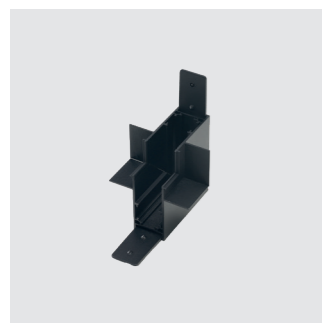

ALFA TRACK MAGNETIC52 GIPS2 CORNER90 B
SURFACE CORNER 90° B

Color/Code	● black	.....	AZ4685
	○ white	.....	AZ4686