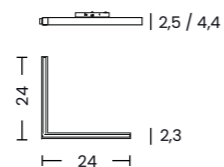

CCT SWITCH

Voltage 48V	Light source 1 x LED Integrated	Power 24W
Lumens 1920lm	Kelvins 3000 / 4000 / 7000K	Beam angle 104°
CRI ≥ 90	Protection level IP20	Dimmable Yes
CCT Yes	Type of control CCT Switch Triac Dimmer	Material Aluminium / PVC
Finish Matt		

- black AZ6244
- white ..... AZ6506 **NEW**