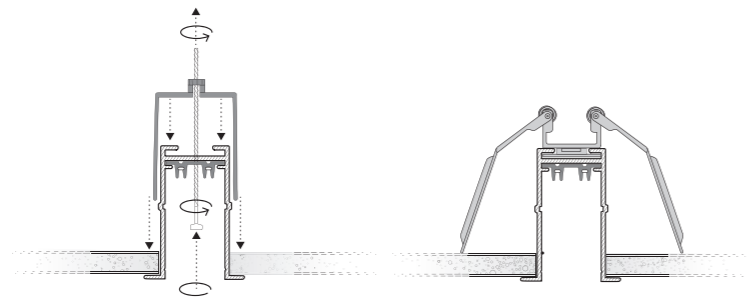

BETA TRACK MAGNETIC50 EASYFIX 230V (1m, 2m, 3m)

Length/Color/Code	● 1m	black	AZ6067
	● 2m	black	AZ6068
	● 3m	black	AZ6069

BETA TRACK MAGNETIC50 EASYFIX 230V
CORNER90 A

Color/Code	● black	AZ6072
------------	---------	-------	--------