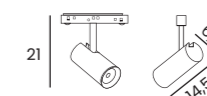

Voltage 48V	Light source 1 x LED Integrated	Power 24W
Lumens 1920lm	Kelvins 3000 - 6500K	Beam angle 30°
CRI ≥ 90	Protection level IP20	Dimmable Yes
CCT Yes	Type of control Bluetooth Tuya	Material Aluminium / PVC
Finish Matt		

• black AZ5513