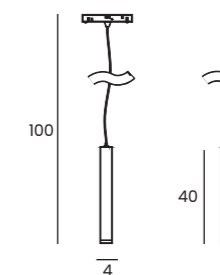

Voltage 48V	Light source 1 x LED Integrated	Power 15W
Lumens 1200lm	Kelvins 3000 - 6500K	Beam angle 38°
CRI ≥ 80	Protection level IP20	Dimmable Yes
CCT Yes	Type of control Bluetooth Tuya	Material Aluminium / PVC
Finish Matt		

- black AZ4854
- white AZ4855