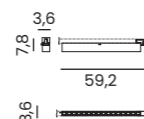

Voltage 230V	Light source 1 x LED Integrated	Power 30W
Lumens 2400lm	Kelvins 3000 / 4000 / 6000K	Beam angle 30°
CRI ≥ 90	Protection level IP20	CCT Yes
Type of control CCT Switch	Material Aluminium / PVC	Finish Matt

- black AZ6057