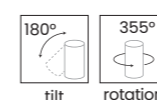

Voltage 230V	Light source 2 x GU10 only LED	Protection level IP20
Material Aluminium	Finish Matt