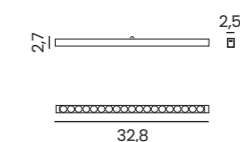

Voltage 48V	Light source 1 x LED Integrated	Power 18W
Lumens 1440lm	Kelvins 3000 - 6000K	Beam angle 58°
CRI ≥ 90	Protection level IP20	Dimmable Yes
CCT Yes	Type of control Bluetooth Tuya	Material Aluminium / PVC
Finish Matt		

- black AZ5295