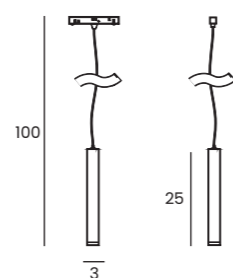

Voltage 48V	Light source 1 x LED Integrated	Power 5W
Lumens 400lm	Kelvins 3000 - 6500K	Beam angle 48°
CRI ≥ 80	Protection level IP20	
CCT Yes	Type of control Bluetooth Tuya	Material Aluminium / PVC
Finish Matt		

- black AZ4852
- white AZ4853