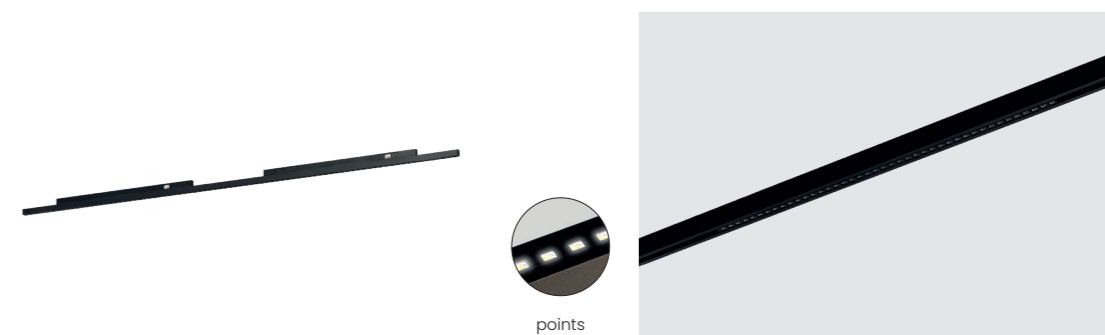

DELTA KIRKA TRACK MAGNETIC SUPER SLIM 14W CCT BK NEW

Voltage 48V	Light source 1x LED integrated	Power 14W
Lumens 1120lm	Kelvins 3000 / 4000K	Protection level IP20
CCT Yes	Type of control Bluetooth Tuya	Material Aluminium / PVC
Finish Matt		

• black AZ5396