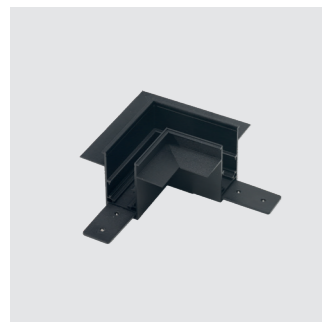

ALFA TRACK MAGNETIC52 GIPS2 CORNER90 A
SURFACE CORNER 90° A

Color/Code	● black	.....	AZ4681
	○ white	.....	AZ4682