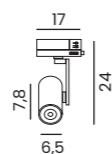

Voltage 230V	Light source 1 x LED Integrated	Power 25W
Lumens 2000lm	Kelvins 3000 / 4000 / 6500K	Beam angle 37°
CRI ≥ 90	Protection level IP20	CCT Yes
Type of control CCT Switch	Material Aluminium / PVC	Finish Matt

- black AZ6088