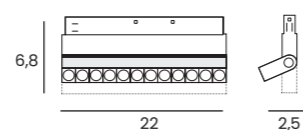

Voltage 48V	Light source 1 x LED Integrated	Power 12W
Lumens 960lm	Kelvins 3000 - 6000K	Beam angle 35°
CRI ≥ 90	Protection level IP20	Dimmable Yes
CCT Yes	Type of control Bluetooth Tuya	Material Aluminium / PVC
Finish Matt		

- black AZ5508