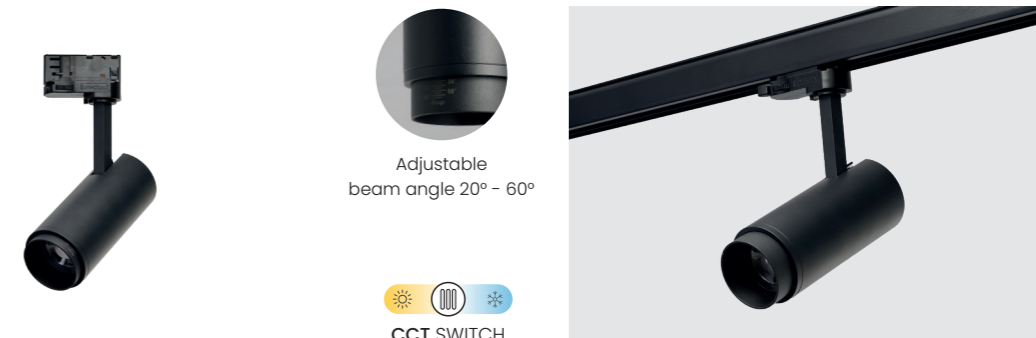

- black AZ6083
- white AZ6082

GALILEO TRACK 3LINE 15W 3000K

Adjustable
beam angle 10° - 40°

Voltage 230V	Light source 1 x LED Integrated	Power 15W
Lumens 800lm	Kelvins 3000K	Beam angle 10° - 40°
CRI ≥ 90	Protection level IP20	Material Aluminium / PVC
Finish Matt		

- black AZ4067
- white AZ4066

tilt rotation

PIXEL TRACK 3LINE CCT SWITCH

Adjustable
beam angle 20° - 60°

CCT SWITCH

Voltage 230V	Light source 1 x LED Integrated	Power 20W
Lumens 1600lm	Kelvins 3000 / 4000 / 6000K	Beam angle 20° - 60°
CRI ≥ 90	Protection level IP20	CCT Yes
Type of control CCT Switch	Material Aluminium / PVC	Finish Matt