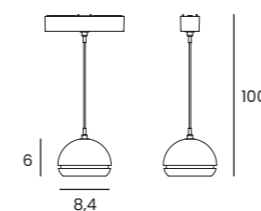

Voltage 48V	Light source 1 x LED Integrated	Power 9W
Lumens 720lm	Kelvins 3000 - 6500K	Beam angle 113°
CRI ≥ 90	Protection level IP20	Dimmable Yes
CCT Yes	Type of control Bluetooth Tuya	Material Aluminium
Finish Matt		

• black AZ5128