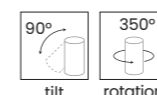

Voltage 230V	Light source 1 x LED Integrated	Power 10W
Lumens 800lm	Kelvins 3000/4000/6000K	Beam angle 40°
CRI ≥ 80	Protection level IP20	CCT Yes
Type of control CCT Switch	Material Aluminium / PVC	Finish Matt

- black AZ4658
- white AZ4659