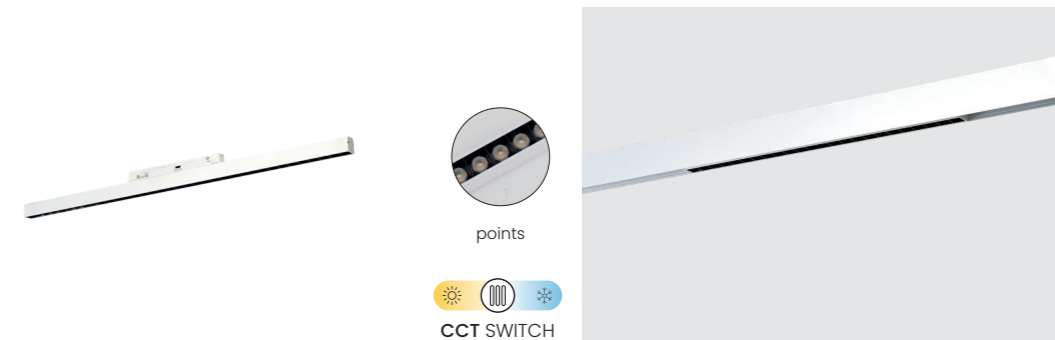

ALFA KIRA TRACK MAGNETIC 2LINE 36W CCT SWITCH DIMM

Voltage 48V	Light source 1 x LED Integrated	Power 36W
Lumens 2880lm	Kelvins 3000 / 4000 / 7000K	Beam angle 36°
CRI ≥ 90	Protection level IP20	Dimmable Yes
CCT Yes	Type of control CCT Switch Triac Dimmer	Material Aluminium / PVC
Finish Matt		

- black AZ6242
- white / black ..... AZ6504 **NEW**

2LINE