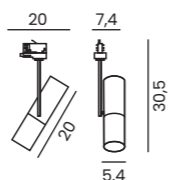

LOLO TRACK 3LINE GU10

Voltage 230V	Light source 1 x GU10 only LED	Protection level IP20
Material Aluminium / PVC	Finish Matt	

- black AZ4577
- white AZ4578

LENS TRACK 3LINE GU10

Voltage 230V	Light source 1 x GU10 only LED	Protection level IP20
Material Aluminium	Finish Matt	

- black AZ3511
- black/gold AZ3512
- white AZ3510