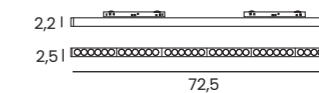

Voltage 48V	Light source 1 x LED Integrated	Power 30W
Lumens 2400lm	Kelvins 3000 - 6500K	Beam angle 55°
CRI ≥ 90	Protection level IP20	Dimmable Yes
CCT Yes	Type of control Bluetooth Tuya	Material Aluminium / PVC
Finish Matt		

- black AZ4903