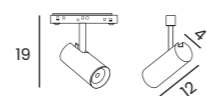

Voltage 48V	Light source 1 x LED Integrated	Power 12W
Lumens 960lm	Kelvins 3000 - 6000K	Beam angle 26°
CRI ≥ 90	Protection level IP20	Dimmable Yes
CCT Yes	Type of control Bluetooth Tuya	Material Aluminium / PVC
Finish Matt		

• black AZ5512