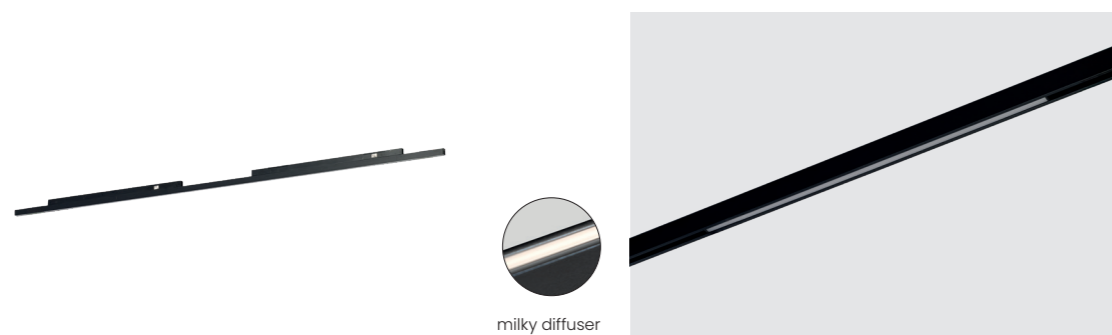

DELTA SAGI TRACK MAGNETIC SUPER SLIM 14W CCT BK NEW

Voltage 48V	Light source 1x LED integrated	Power 14W
Lumens 1120lm	Kelvins 3000 / 4000K	Protection level IP20
CCT Yes	Type of control Bluetooth Tuya	Material Aluminium / PVC
Finish Matt		

• black AZ5394