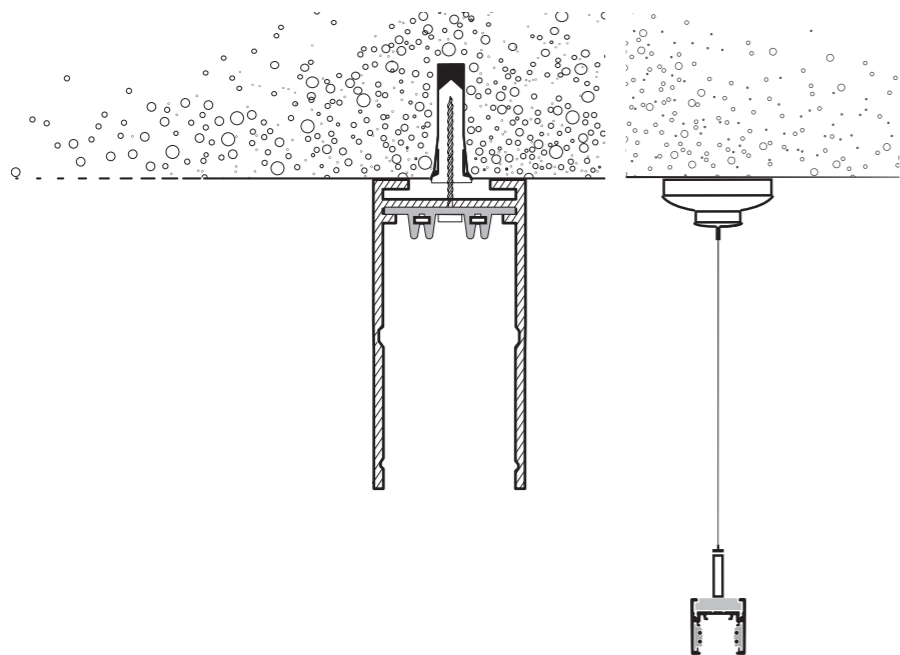

BETA TRACK MAGNETIC INSTALLATION SCHEME

BETA TRACK MAGNETIC57 230V (1m, 2m, 3m)

Length/Color/Code				
● 1m beige	.....	AZ7314	NEW	
● 1m black	.....	AZ5139		
○ 1m white	.....	AZ5140		
● 2m beige	.....	AZ7315	NEW	
● 2m black	.....	AZ5141		
○ 2m white	.....	AZ5142		
● 3m beige	.....	AZ7316	NEW	
● 3m black	.....	AZ5143		
○ 3m white	.....	AZ5144		

DESIGN PATENTED BY AZZARDO

BETA TRACK MAGNETIC57 230V (1m, 2m, 3m)
Anodised Chocolate

Length/Color/Code				
● 1m chocolate	.....	AZ6374		
● 2m chocolate	.....	AZ6376		
● 3m chocolate	.....	AZ6378		

DESIGN PATENTED BY AZZARDO

BETA TRACK MAGNETIC57 230V (1m, 2m, 3m)
Anodised Gold

Length/Color/Code				
● 1m gold	.....	AZ6375		
● 2m gold	.....	AZ6377		
● 3m gold	.....	AZ6379		

DESIGN PATENTED BY AZZARDO

BETA TRACK MAGNETIC57 230V (1m, 2m, 3m)
Anodised Silver

Length/Color/Code				
● 1m silver	.....	AZ6436		
● 2m silver	.....	AZ6437		
● 3m silver	.....	AZ6438		

DESIGN PATENTED BY AZZARDO

BETA TRACK MAGNETIC57 230V CORNER90 A

Color/Code				
● beige	.....	AZ7626	NEW	
● black	.....	AZ5158		
○ white	.....	AZ5159		
● chocolate	.....	AZ6380		
● gold	.....	AZ6381		
● silver	.....	AZ6439		

BETA TRACK MAGNETIC57 230V CORNER90 B

Color/Code				
● beige	.....	AZ7327	NEW	
● black	.....	AZ5160		
○ white	.....	AZ5161		
● chocolate	.....	AZ6382		
● gold	.....	AZ6383		
● silver	.....	AZ6440		

BETA TRACK MAGNETIC57 230V CORNER T A

Color/Code				
● beige	.....	AZ7385	NEW	
● black	.....	AZ6701		
○ white	.....	AZ6704		

BETA TRACK MAGNETIC 230V STRAIGHT
CONNECTOR MECHANICAL

Color/Code				
● black	.....	AZ5151