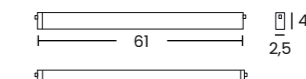

Voltage - 230V	Light source 1 x LED integrated	Power 27W
Lumens 2160lm	Kelvins 3000 - 6000K	Beam angle 120°
CRI ≥ 90	Protection level IP20	Dimmable Yes
CCT Yes	Type of control Bluetooth Tuya	Material Aluminium / PVC
Finish Matt		

- beige ..... AZ7342 **NEW**
- black AZ5180