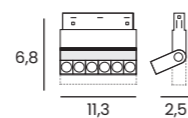

Voltage 48V	Light source 1 x LED Integrated	Power 6W
Lumens 480lm 480lm	Kelvins 3000K 4000K	Beam angle 27° 28°
CRI ≥ 90	Protection level IP20	Material Aluminium / PVC
Finish Matt		

- 3000K black AZ5482
- 4000K black AZ5481