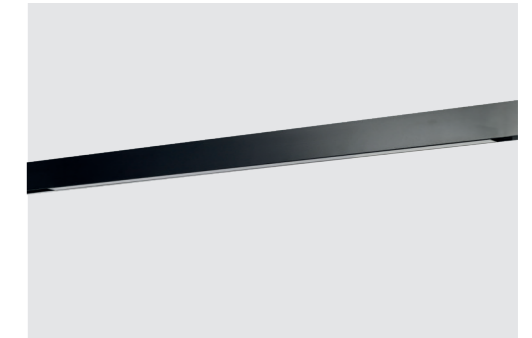

ALFA SAGA TRACK MAGNETIC 36W 3000K