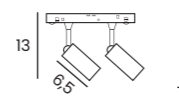

Voltage 48V	Light source 2 x LED Integrated	Power 8W
Lumens 640lm	Kelvins 3000K	Beam angle 26°
CRI ≥ 90	Protection level IP20	Material Aluminium / PVC
Finish Matt		

- black/black AZ4592
- gold/black AZ4594
- white/black AZ4593