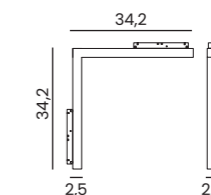

Voltage 48V	Light source 1 x LED Integrated	Power 25W
Lumens 2000lm	Kelvins 3000 - 6000K	Beam angle
CRI ≥ 90	Protection level IP20	Dimmable Yes
CCT Yes	Type of control Bluetooth Tuya	Material Aluminium / PVC
Finish Matt		

- black AZ5515