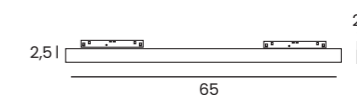

Voltage 48V	Light source 1 x LED Integrated	Power 36W
Lumens 2880lm	Kelvins 3000 - 6000K	Beam angle 120°
CRI ≥ 90	Protection level IP20	Dimmable Yes
CCT Yes	Type of control DALI	Material Aluminium / PVC
Finish Matt		

- black AZ6294
- white ..... AZ7251 **NEW**