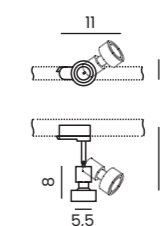

- black AZ2457
- white AZ2460