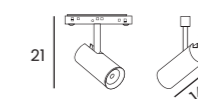

Voltage 48V	Light source 1 x LED Integrated	Power 24W
Lumens 1920lm 1920lm	Kelvins 3000K 4000K	Beam angle 28° 28°
CRI ≥ 90	Protection level IP20	Material Aluminium / PVC
Finish Matt		

- 3000K black AZ5493
- 4000K black AZ5494

tilt

rotation