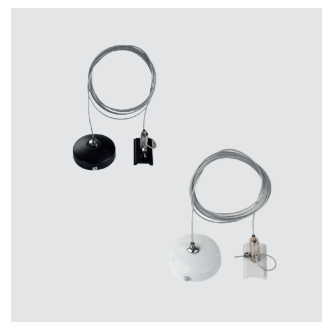

TRACK ILINE PENDANT ACCESSORY 1.5M

Length/Color/Code

- 1,5m black AZ4747
- 1,5m white AZ4746