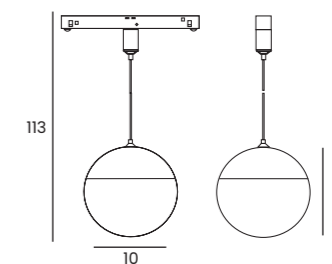

Voltage 48V	Light source 1 x LED Integrated	Power 7W
Lumens 560lm 560lm	Kelvins 3000K 4000K	Beam angle 58° 58°
CRI ≥ 80	Protection level IP20	Material Aluminium / Glass
Finish Matt		

- 3000K black AZ4633
- 3000K gold AZ4635
- 4000K black AZ4634