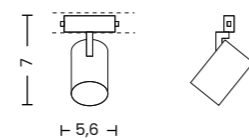

Voltage ~ 230V	Light source 1 x GU10 only LED	Protection level IP20
Material Aluminium / PVC	Finish Matt	

- beige ..... AZ7369 NEW
- black AZ5207
- white AZ5208