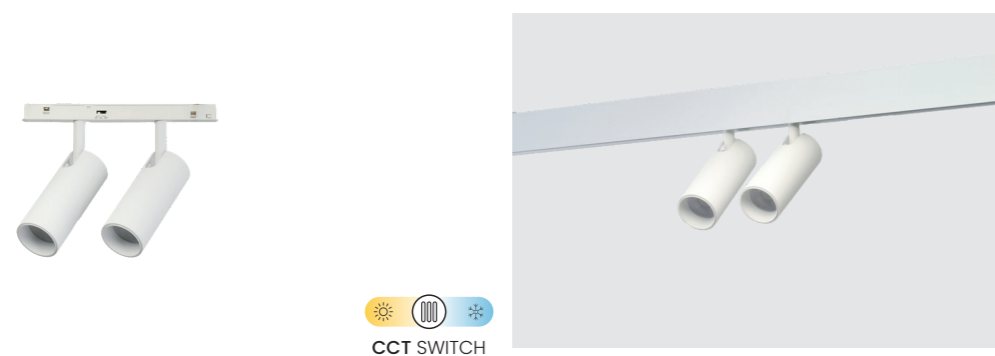

ALFA NIKO 2 TRACK MAGNETIC 2LINE 2X12W CCT SWITCH DIMM

Voltage 48V	Light source 2 x LED Integrated	Power 12W
Lumens 960lm	Kelvins 3000 / 4000 / 6500K	Beam angle 42°
CRI ≥ 90	Protection level IP20	Dimmable Yes
CCT Yes	Type of control CCT Switch Triac Dimmer	Material Aluminium / PVC
Finish Matt		

- black AZ6253
- white ..... AZ6515 **NEW**

2LINE