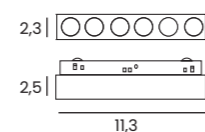

Voltage 48V	Light source 1 x LED Integrated	Power 6W
Lumens 480lm	Kelvins 3000 - 6000K	Beam angle 35°
CRI ≥ 90	Protection level IP20	Dimmable Yes
CCT Yes	Type of control Bluetooth Tuya	Material Aluminium / PVC
Finish Matt		

- black AZ5502