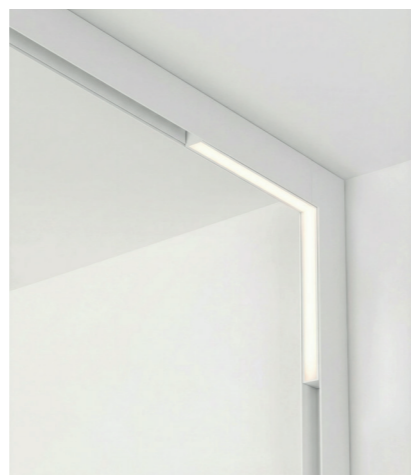

ALFA SAGA TRACK MAGNETIC 2LINE CORNER B 24W CCT SWITCH DIMM

CCT SWITCH

Voltage 48V	Light source 1 x LED Integrated	Power 24W
Lumens 1920lm	Kelvins 3000 / 4000 / 7000K	Beam angle 69°
CRI ≥ 90	Protection level IP20	Dimmable Yes
CCT Yes	Type of control CCT Switch Triac Dimmer	Material Aluminium / PVC
Finish Matt		

- black AZ6245
- white ..... AZ6507 **NEW**