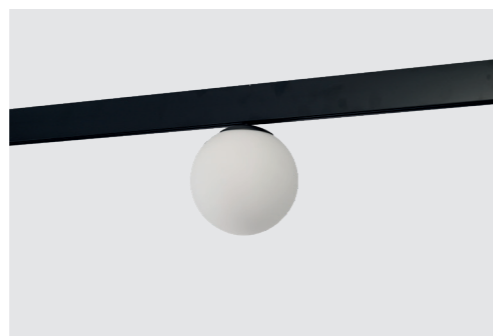

ALFA ARYA TRACK MAGNETIC 10W 3000K BK NEW

Voltage 48V	Light source 1 x LED Integrated	Power 10W
Lumens 800lm	Kelvins 3000K	Protection level IP20
Material Aluminium / Glass	Finish Matt	

- black AZ7098