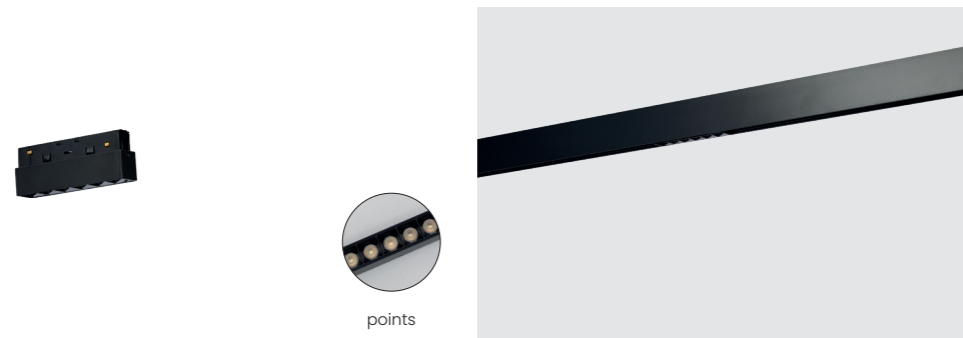

ALFA KIRA II TRACK MAGNETIC 6W 3000/4000K