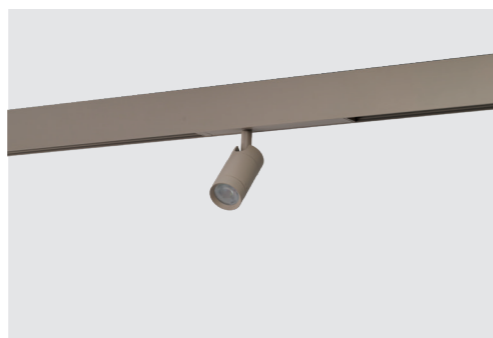

BETA OPTICA 230V TRACK MAGNETIC 7W 3000/4000K

Voltage - 230V	Light source 1 x LED integrated	Power 7W
Lumens 560lm 560lm	Kelvins 3000K 4000K	Beam angle 15° - 38° 15° - 38°
CRI ≥ 90	Protection level IP20	Material Aluminium / PVC
Finish Matt		

- 3000K beige ..... AZ7357 **NEW**
- 3000K black AZ5195
- 3000K white AZ6468
- 4000K beige ..... AZ7358 **NEW**
- 4000K black AZ5196
- 4000K white AZ6469