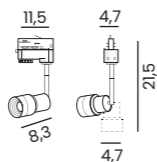

Voltage 230V	Light source 1 x LED Integrated	Power 5W
Lumens 800lm	Kelvins 3000K	Beam angle 15° - 70°
CRI ≥ 80	Protection level IP20	Material Aluminium / PVC
Finish Matt		

- black AZ4557
- white AZ4558