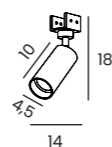

Voltage 48V	Light source 1 x LED Integrated	Power 8W
Lumens 530lm 530lm	Kelvins 3000K 4000K	Beam angle 50°
CRI ≥ 90	Protection level IP65	Material Aluminium
Finish Matt		

- 3000K black AZ6944
- 3000K white AZ6945
- 4000K black AZ6946
- 4000K white AZ6947