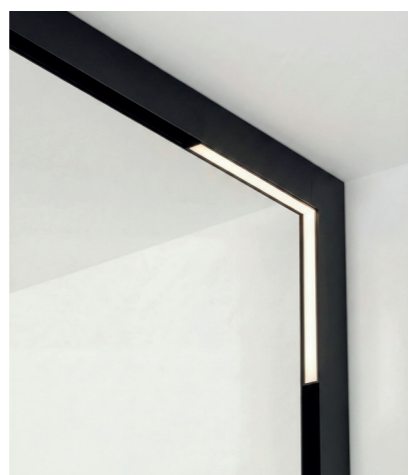

ALFA SAGA TRACK MAGNETIC CORNER B 24W 3000/4000K

Voltage 48V	Light source 1 x LED Integrated	Power 24W
Lumens 1920lm 1920lm	Kelvins 3000K 4000K	Beam angle 64° 76°
CRI ≥ 80	Protection level IP20	Material Aluminium / PVC
Finish Matt		

- 3000K black AZ4617
- 3000K white AZ4618
- 4000K black AZ4619
- 4000K white AZ4620