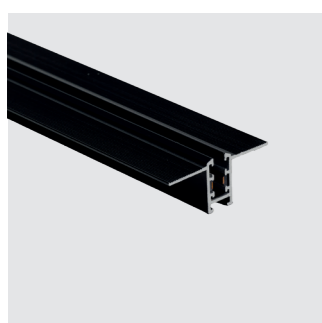

DELTA TRACK MAGNETIC SUPER SLIM GIPS (1m, 2m)

1. Length/Color/Code
2. 1m black AZ6992
   - 2m black AZ6993