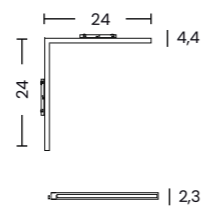

CCT SWITCH

Voltage 48V	Light source 1 x LED Integrated	Power 24W
Lumens 1920lm	Kelvins 3000 / 4000 / 7000K	Beam angle 69°
CRI ≥ 90	Protection level IP20	Dimmable Yes
CCT Yes	Type of control CCT Switch Triac Dimmer	Material Aluminium / PVC
Finish Matt		

- black AZ6245
- white ..... AZ6507 **NEW**