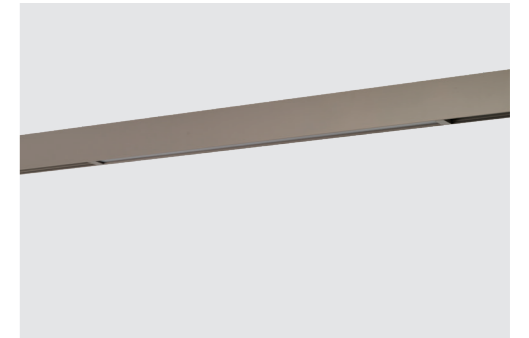

BETA SAGA 230V TRACK MAGNETIC 27W 3000/4000K