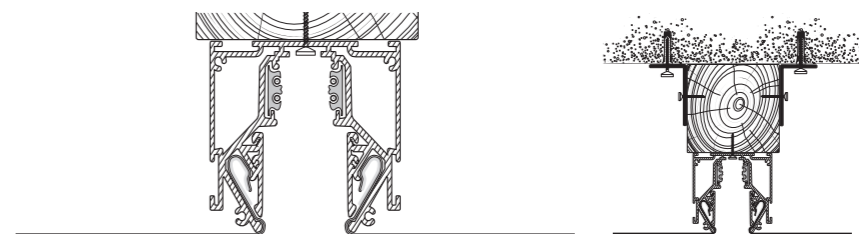

ALFA TRACK MAGNETIC INSTALLATION SCHEME

ALFA TRACK MAGNETIC STRETCH (1m, 2m, 3m)

Length/Color/Code	● 1m	black	AZ5836
	● 2m	black	AZ5837
	● 3m	black	AZ5838

ALFA TRACK MAGNETIC STRETCH CORNER90

Color/Code	● black	AZ5839
------------	---------	-------	--------