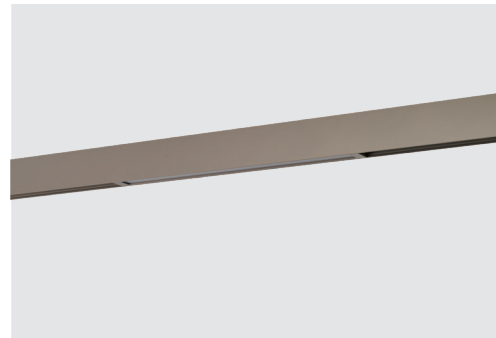

BETA SAGA 230V TRACK MAGNETIC 18W 3000/4000K