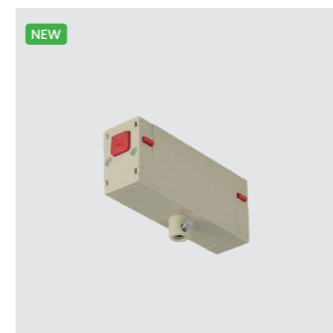

- beige AZ7369 NEW
- black AZ5207
- white AZ5208

BLUETOOTH LED BULBS CCT DIMM

GU10 | 4,9W AZ5421

E14 | 4,9W AZ5422

E27 | 9W AZ5423

Bluetooth LED BULB

Controller

BETA TRACK MAGNETIC 230V ADAPTER FOR PENDANT LAMP