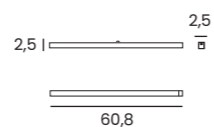

Voltage 48V	Light source 1 x LED Integrated	Power 20W
Lumens 1600lm	Kelvins 3000 - 6000K	Beam angle 162°
CRI ≥ 90	Protection level IP20	Dimmable Yes
CCT Yes	Type of control Bluetooth Tuya	Material Aluminium / PVC
Finish Matt		

- black AZ5303