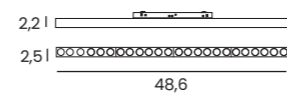

Voltage 48V	Light source 1 x LED Integrated	Power 20W
Lumens 1600lm	Kelvins 3000 - 6000K	Beam angle 55°
CRI ≥ 90	Protection level IP20	Dimmable Yes
CCT Yes	Type of control Bluetooth Tuya	Material Aluminium / PVC
Finish Matt		

- black AZ4902