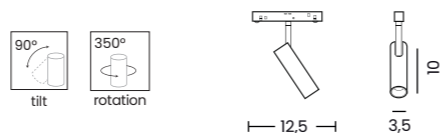

Voltage 48V	Light source 1 x LED Integrated	Power 7W
Lumens 560lm	Kelvins 3000 / 4000 / 6500K	Beam angle 37°
CRI ≥ 80	Protection level IP20	Dimmable Yes
CCT Yes	Type of control CCT Switch Triac Dimmer	Material Aluminium / PVC
Finish Matt		

- black AZ6249
- white ..... AZ6511 **NEW**