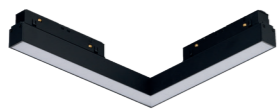

DALI

ALFA SAGA TRACK MAGNETIC 24W DALI CORNER A CCT DIMM