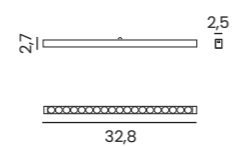

Voltage 48V	Light source 1 x LED Integrated	Power 18W
Lumens lm	Kelvins 3000K 4000K	Beam angle 58°
CRI ≥ 90	Protection level IP20	Material Aluminium / PVC
Finish Matt		

- 3000K black AZ5293
- 4000K black AZ5294