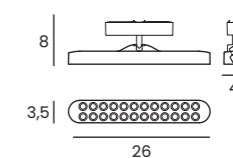

Voltage 48V	Light source LED Integrated	Power 18W
Lumens 1440lm	Kelvins 3000 - 6500K	Beam angle 36°
CRI ≥ 90	Protection level IP20	Dimmable Yes
CCT Yes	Type of control Bluetooth Tuya	Material PVC
Finish Matt		

- black AZ5123