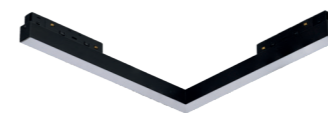

- black AZ5505

 ALFA SAGA II TRACK MAGNETIC CORNER A 25W CCT BLUETOOTH

Voltage 48V	Light source 1 x LED Integrated	Power 25W
Lumens 2000lm	Kelvins 3000 - 6000K	Beam angle
CRI ≥ 90	Protection level IP20	Dimmable Yes
CCT Yes	Type of control Bluetooth Tuya	Material Aluminium / PVC
Finish Matt		