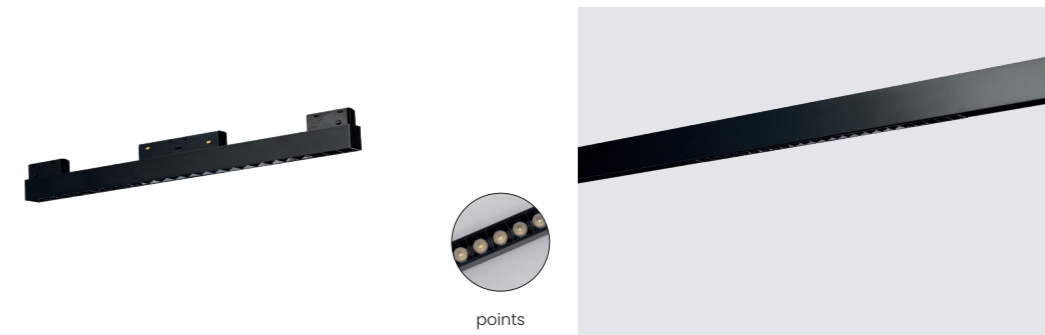

ALFA KIRA II TRACK MAGNETIC 24W CCT BLUETOOTH