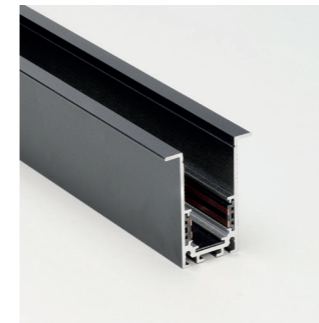

ALFA TRACK MAGNETIC INSTALLATION SCHEME

ALFA TRACK MAGNETIC EASYFIX (1m, 1,5m, 2m, 3m)
Very Easy To Instal!

Length/Color/Code	● 1m	black	.....	AZ5676
	● 1,5m	black	.....	AZ5677
	● 2m	black	.....	AZ5678
	● 3m	black	.....	AZ5679