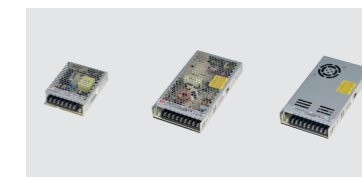

DRIVER OUTSIDE MEANWELL REGULAR (100W, 200W, 350W)

Power/Code 100W ... AZ4691
200W ... AZ4692
350W ... AZ4866