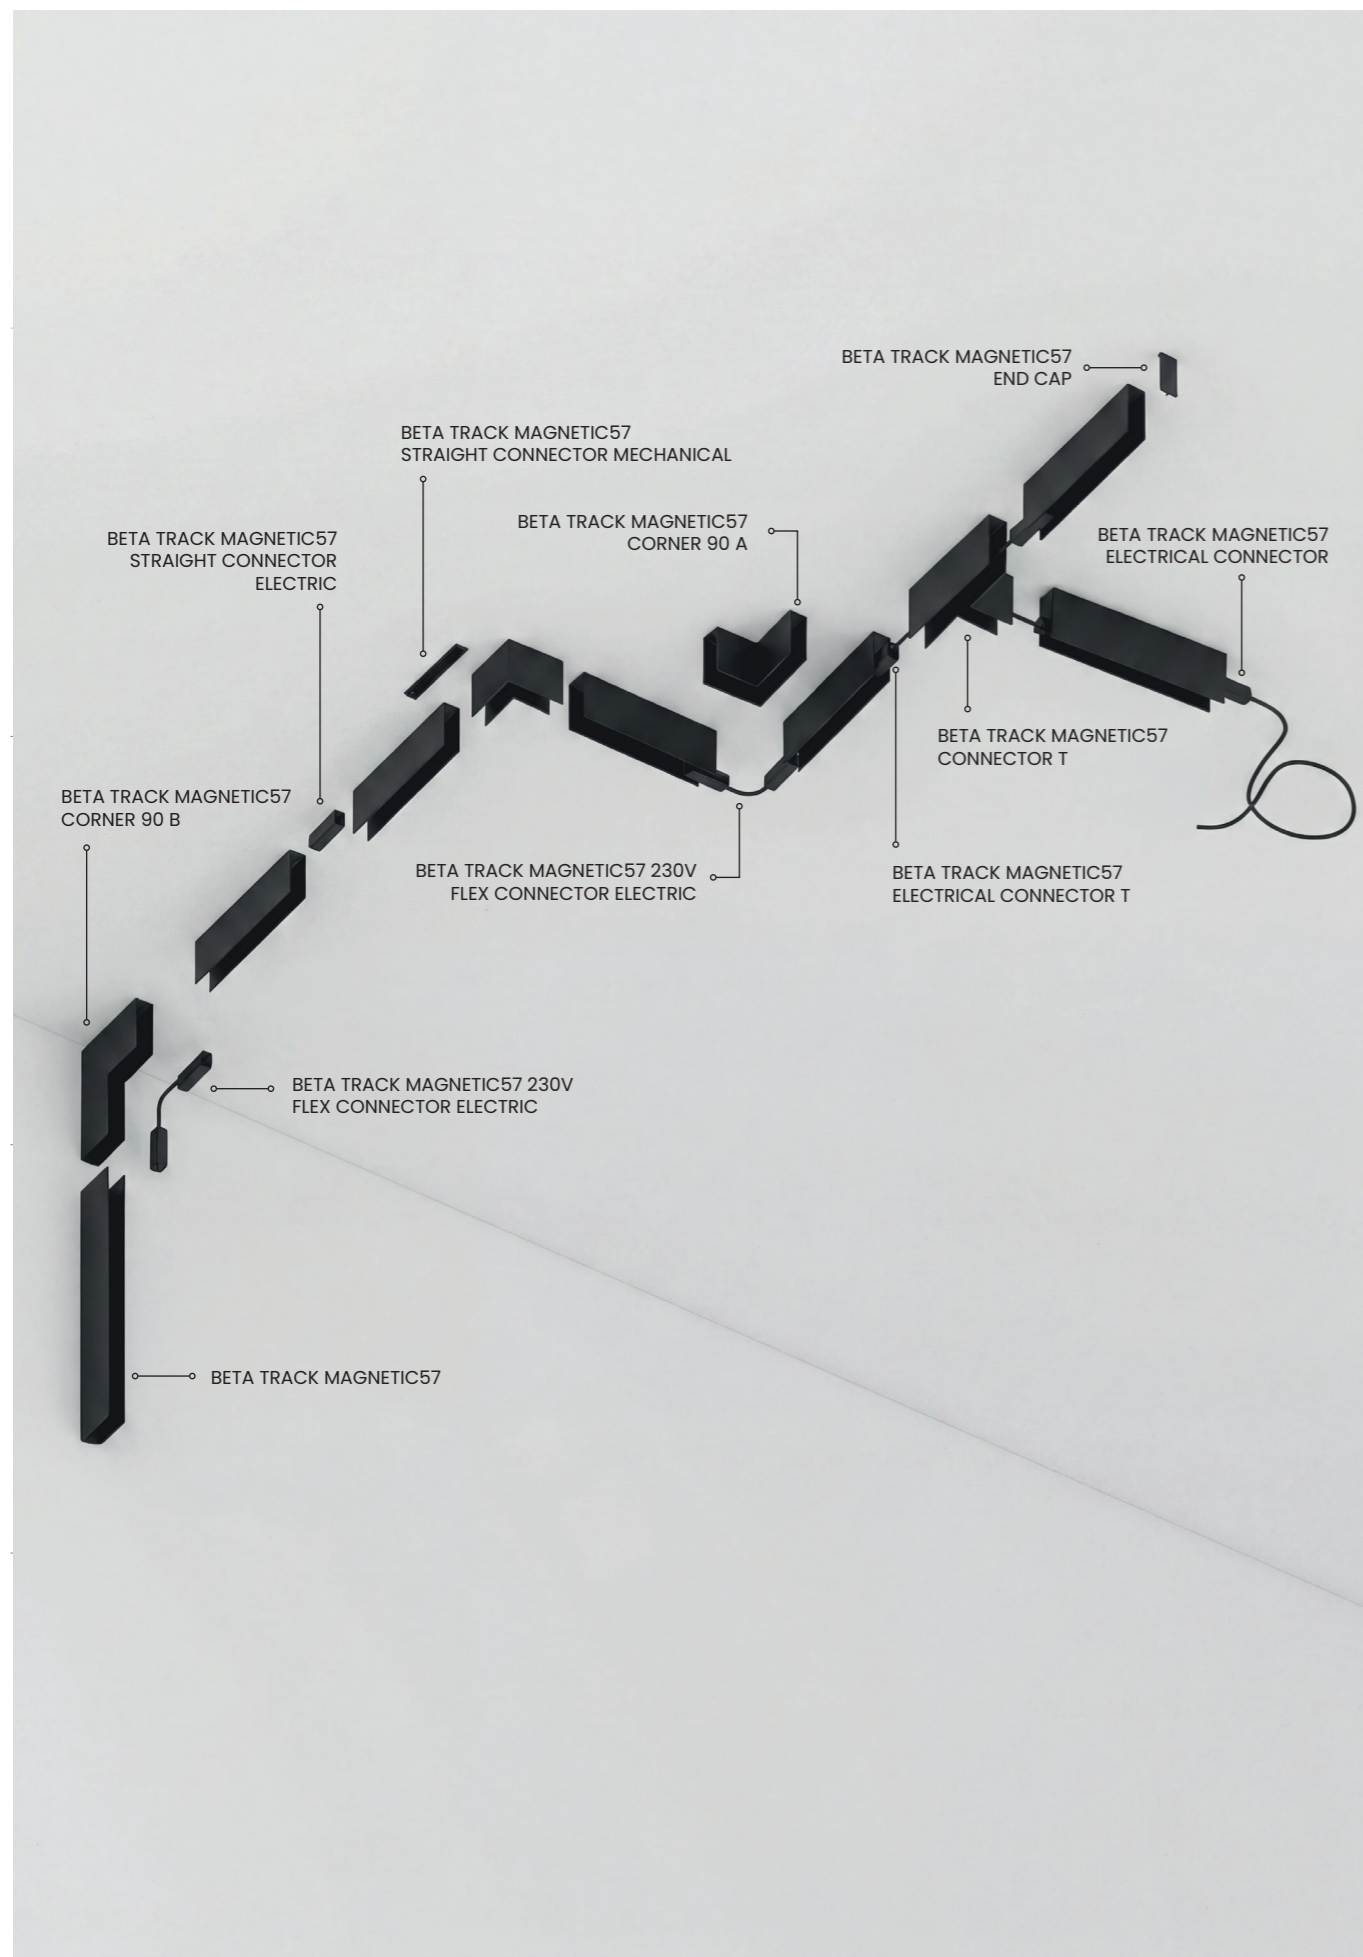

BETA TRACK MAGNETIC INSTALLATION SCHEME