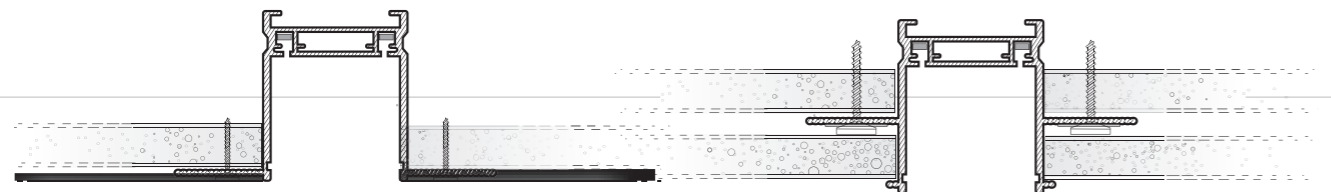

GAMMA TRACK INSTALLATION SCHEME

GAMMA TRACK MAGNETIC GIPS1 (1m, 1,5m, 2m, 3m)

Length/Color/Code			
● 1m	black	.....	AZ5533
● 1,5m	black	.....	AZ5534
● 2m	black	.....	AZ5535
● 3m	black	.....	AZ5536