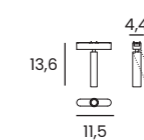

Voltage 48V	Light source 1 x LED Integrated	Power 12W
Lumens 960lm 960lm	Kelvins 3000K 4000K	Beam angle 52°
CRI ≥ 90	Protection level IP20	Material Aluminium / PVC
Finish Matt		

- 3000K black AZ5287
- 4000K black AZ5288