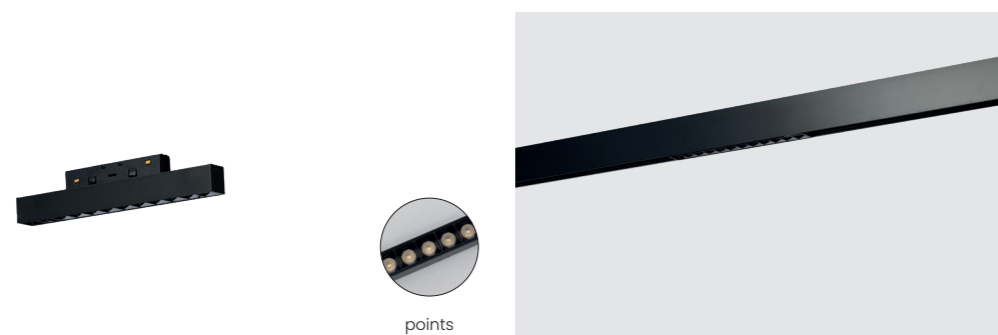

ALFA KIRA II TRACK MAGNETIC 12W CCT BLUETOOTH

Voltage 48V	Light source 1 x LED Integrated	Power 12W
Lumens 960lm	Kelvins 3000 - 6000K	Beam angle 35°
CRI ≥ 90	Protection level IP20	Dimmable Yes
CCT Yes	Type of control Bluetooth Tuya	Material Aluminium / PVC
Finish Matt		

- black AZ5503