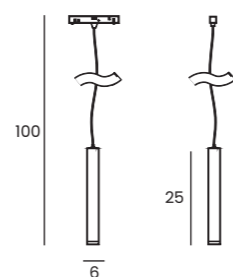

Voltage 48V	Light source 1 x LED Integrated	Power 7W
Lumens 560lm	Kelvins 3000 - 6000K	Beam angle 34°
CRI ≥ 90	Protection level IP20	Dimmable Yes
CCT Yes	Type of control Bluetooth Tuya	Material Aluminium / PVC
Finish Matt		

- black AZ5516