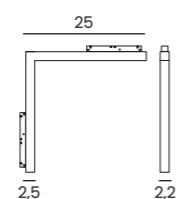

Voltage 48V	Light source 1 x LED Integrated	Power 24W
Lumens 1920lm	Kelvins 4000 - 7000K	Beam angle 69°
CRI ≥ 90	Protection level IP20	Dimmable Yes
CCT Yes	Type of control DALI	Material Aluminium / PVC
Finish Matt		

- black AZ6289
- white ..... AZ7250 **NEW**