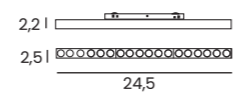

Voltage 48V	Light source 1 x LED Integrated	Power 12W
Lumens 960lm	Kelvins 3000 - 6500K	Beam angle 53°
CRI ≥ 90	Protection level IP20	Dimmable Yes
CCT Yes	Type of control Bluetooth Tuya	Material Aluminium / PVC
Finish Matt		

- black AZ4901