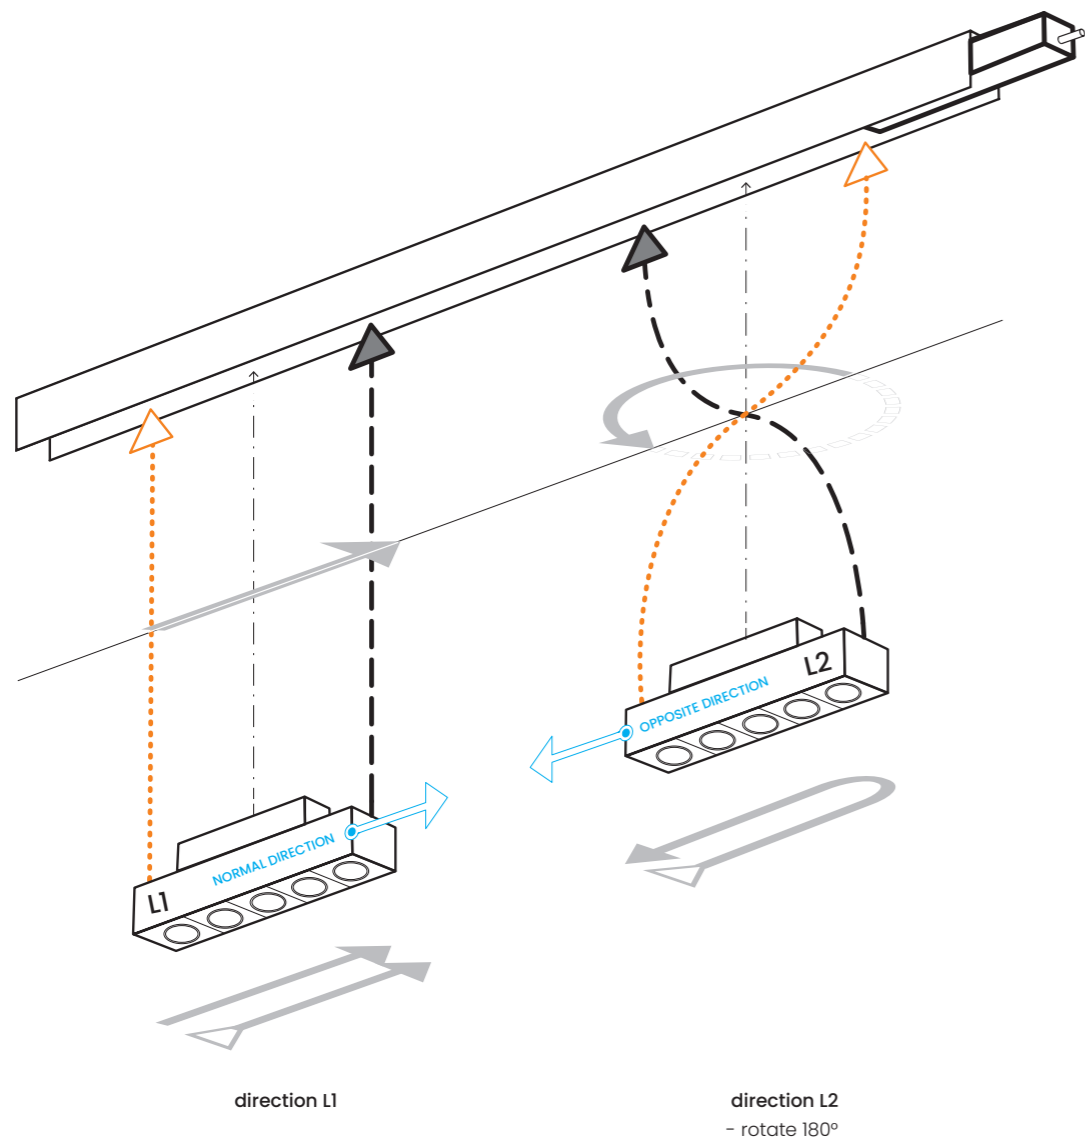

ALFA 2LINE - CONTROL OPTIONS

OPTION 1

- switch ON/OFF & DIMM LINE-1
- switch ON/OFF & DIMM LINE-2

OPTION 2

- DIMM LINE-1 and LINE-2
- switch ON/OFF LINE-1
- switch ON/OFF LINE-2

OPTION 3

- L1 & L2 switch ON/OFF & DIMM

OPTION 4

- switch ON/OFF LINE-1
- switch ON/OFF LINE-2