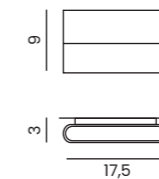

CREMONA M IP54

Code / Color	Light source	Power	Lumens	Kelvins	CRI	Protection class	Material	Finish
○ AZ2181 white	2x LED integrated	10W	800lm	3000K	≥ 80	IP54	Aluminium / Glass	Matt
● AZ2182 dark grey	2x LED integrated	10W	800lm	3000K	≥ 80	IP54	Aluminium / Glass	Matt
● AZ4340 black	2x LED integrated	10W	800lm	3000K	≥ 80	IP54	Aluminium / Glass	Matt