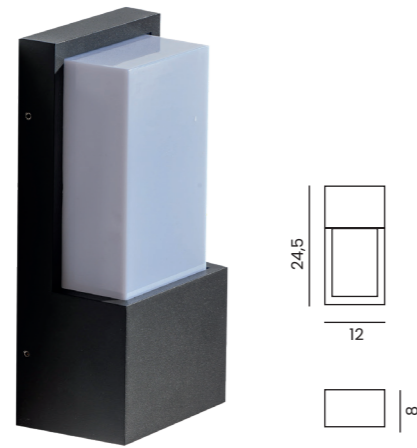

ARIDA IP54

Code / Color	Light source	Protection class	Material	Finish
● AZ4347 dark grey	1x E27 only LED	IP54	Aluminium / PVC	Matt

LETICIA 2 IP54

Code / Color	Light source	Power	Lumens	Kelvins	Beam angle	Protection class	Material	Finish
● AZ2189 dark grey	2x LED integrated	6W	400lm	3000K	max 90°	IP54	Aluminium	Matt
○ AZ2190 white	2x LED integrated	6W	400lm	3000K	max 90°	IP54	Aluminium	Matt
● AZ4469 black	2x LED integrated	6W	400lm	3000K	max 90°	IP54	Aluminium	Matt