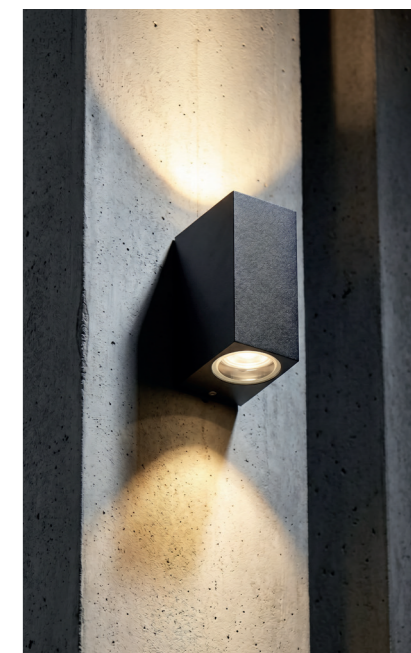

RIMINI 2 SQUARE IP54

Code / Color	Light source	Protection class	Material	Finish
● AZ4312 dark grey	2x GU10 only LED	IP54	Aluminium / Glass	Matt
○ AZ4314 white	2x GU10 only LED	IP54	Aluminium / Glass	Matt
● AZ4268 black	2x GU10 only LED	IP54	Aluminium / Glass	Matt