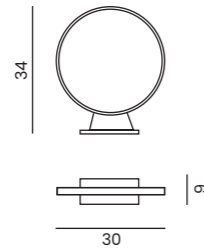

SVERRE IP54

Code / Color	Light source	Power	Lumens	Kelvins	Beam angle	CRI	Protection class	Material	Finish
● AZ5711 black	1x LED integrated	5W	400lm	3000K	120°	≥ 80	IP54	Aluminium	Matt