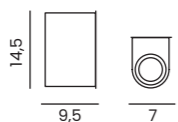

RIMINI 2 IP54

Code / Color	Light source	Protection class	Material	Finish
○ AZ2177 white	2x GU10 only LED	IP54	Aluminium / Glass	Matt
● AZ2178 dark grey	2x GU10 only LED	IP54	Aluminium / Glass	Matt
● AZ4266 black	2x GU10 only LED	IP54	Aluminium / Glass	Matt