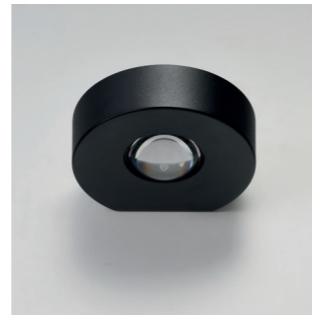

FIGARO WALL IP54 3000K NEW