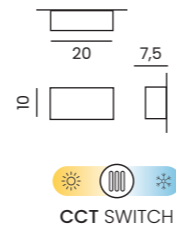

ZARIA B IP65 CCT SWITCH

Code / Color	Light source	Power	Lumens	Kelvins	CRI	Protection class	CCT	Type of control	Material	Finish
○ AZ5234 white	1x LED integrated	8W	640lm	3000 / 4000 / 6500K	≥ 80	IP65	Yes	CCT Switch	PVC	Matt