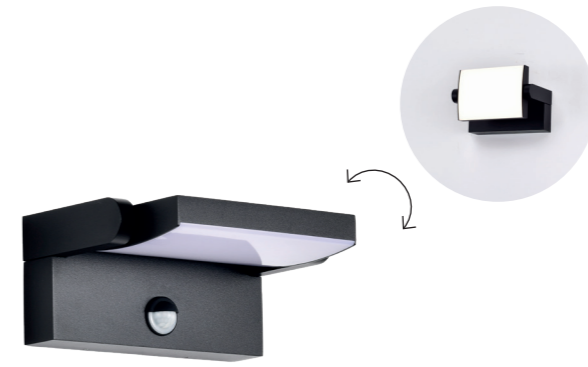

DURANTE IP54 SENSOR CCT SWITCH NEW