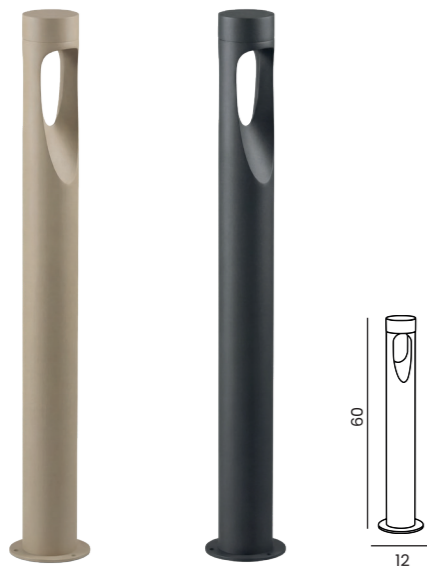

VILAGIO 60 IP65 4000K NEW

Code / Color	Light source	Power	Lumens	Kelvins	Protection class	Material	Finish
● AZ7136 beige	1x LED integrated	6W	220lm	4000K	IP65	Aluminium	Matt
● AZ7137 dark grey	1x LED integrated	6W	220lm	4000K	IP65	Aluminium	Matt