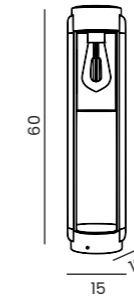

LANTERN E27 IP54 NEW