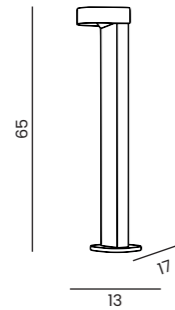

FIGARO 650 IP54 3000K NEW