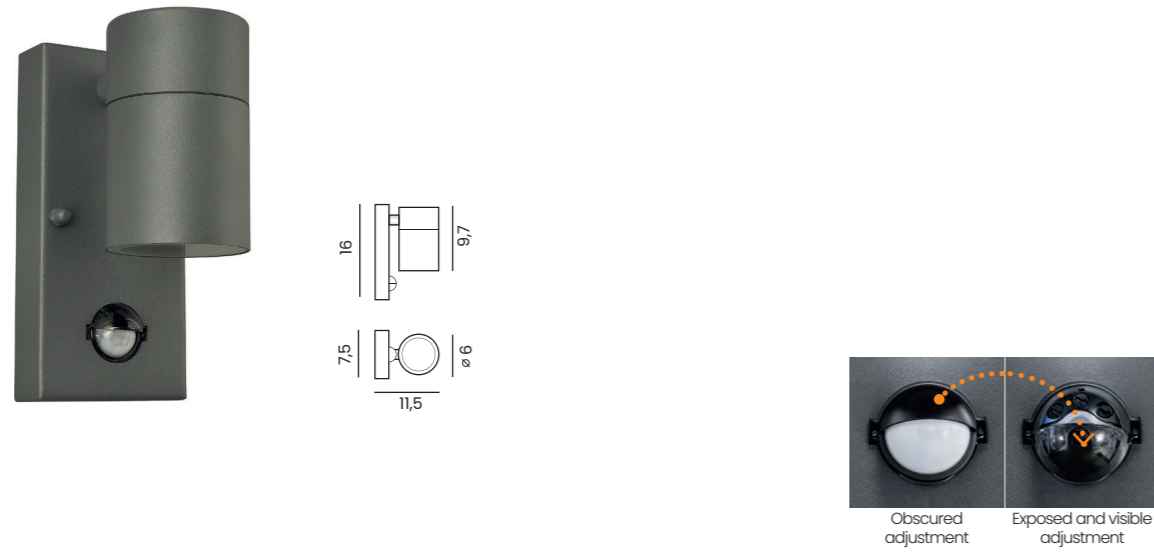

ULF 1 GU10 WALL SENSOR IP44