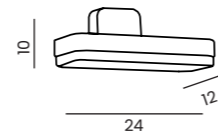

OPLO WALL 3000K IP54 NEW