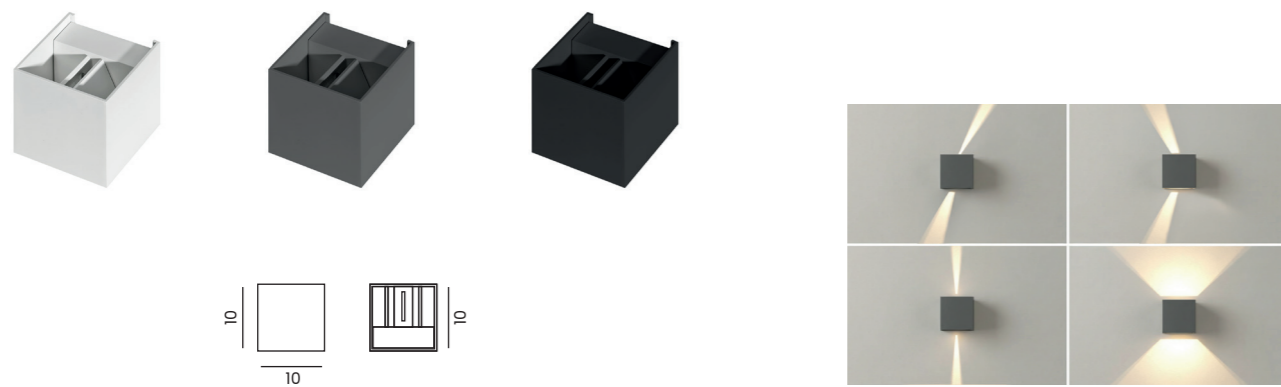

GAMBINO 3000/4000K IP54

Code / Color	Light source	Power	Lumens	Kelvins	Beam angle	Protection class	Material	Finish
○ AZ0950 white	2x LED integrated	6W	480lm	3000K	max 90°	IP54	Aluminium	Matt
● AZ0957 dark grey	2x LED integrated	6W	480lm	3000K	max 90°	IP54	Aluminium	Matt
● AZ4148 black	2x LED integrated	6W	480lm	3000K	max 90°	IP54	Aluminium	Matt
● AZ4471 dark grey	2x LED integrated	6W	480lm	4000K	max 90°	IP54	Aluminium	Matt
○ AZ4472 white	2x LED integrated	6W	480lm	4000K	max 90°	IP54	Aluminium	Matt