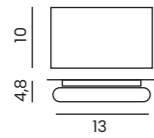

SVALA IP54 3000K

Code / Color	Light source	Power	Lumens	Kelvins	Beam angle	CRI	Protection class	CCT	Type of control	Material	Finish
● AZ5855 black	2x LED integrated	2x 3W	270lm	3000K	0 - 125°	≥ 80	IP54	Yes	CCT Switch	Aluminium / PVC	Matt
● AZ5856 dark grey	2x LED integrated	2x 3W	270lm	3000K	0 - 125°	≥ 80	IP54	Yes	CCT Switch	Aluminium / PVC	Matt