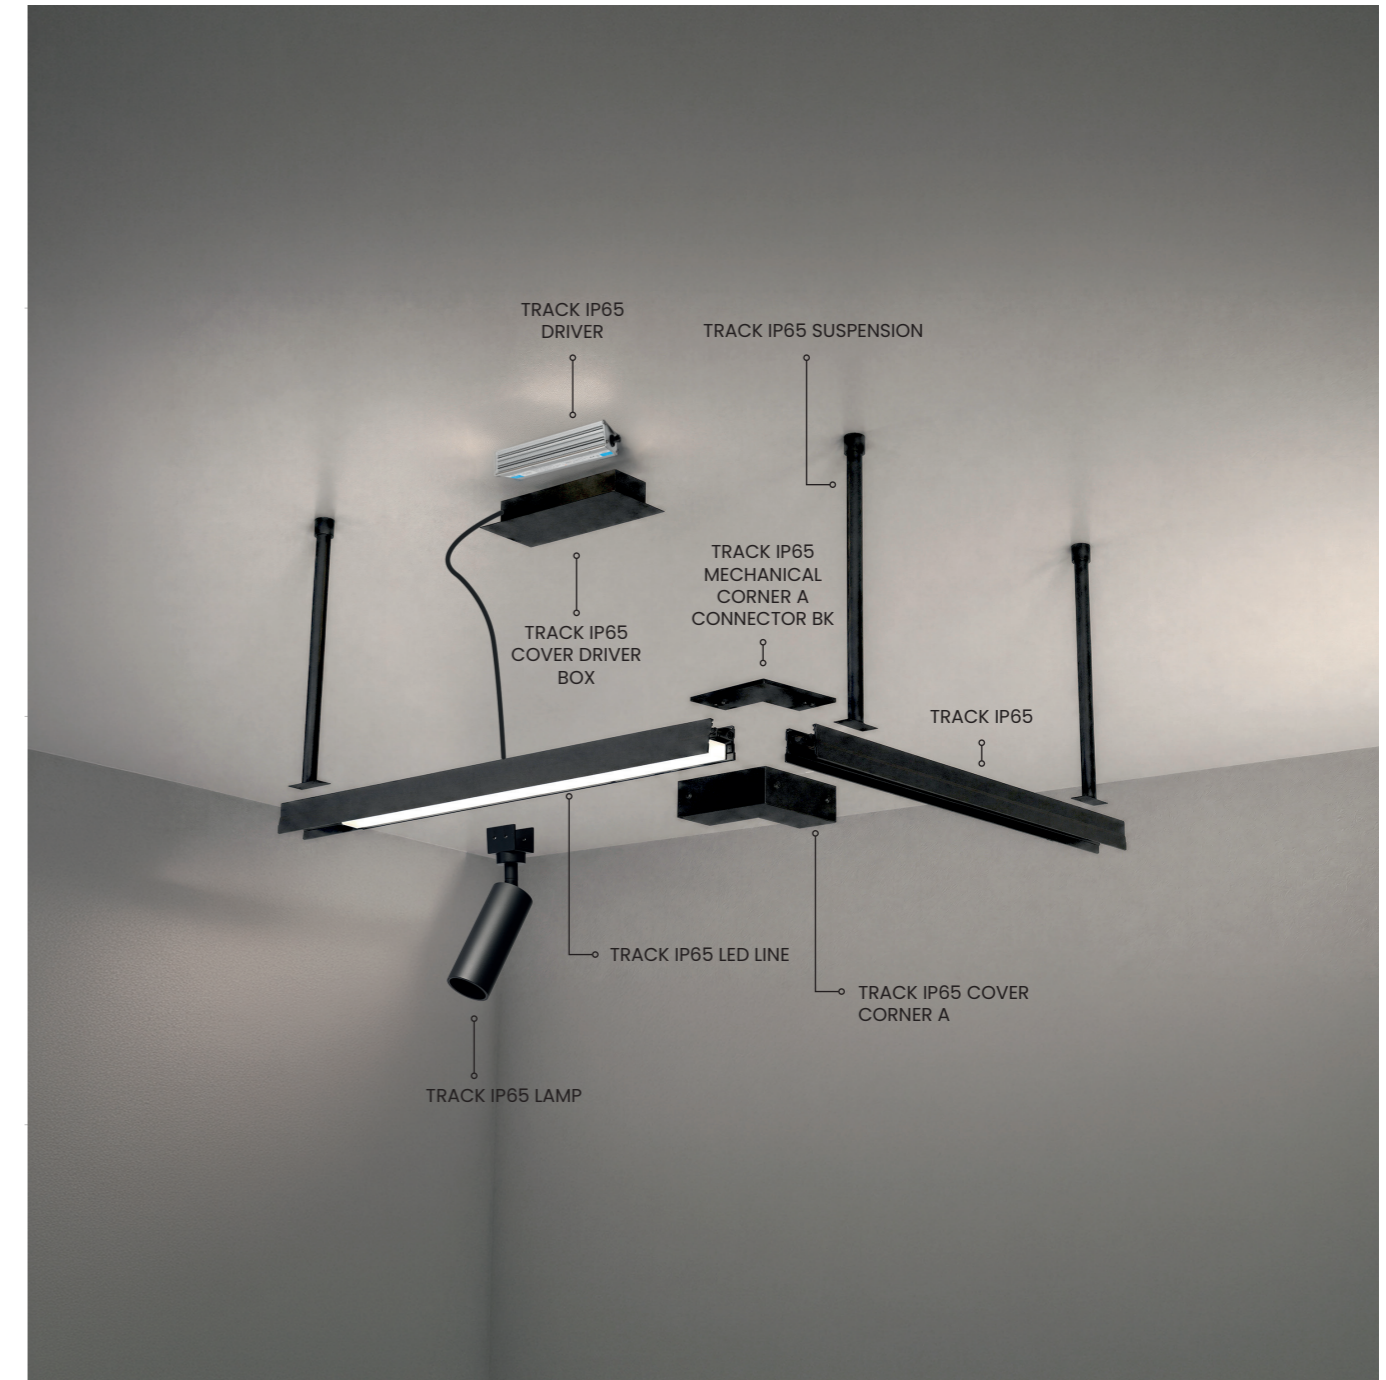

TRACK IP65 **NEW**

TRACK IP65 INSTALLATION SCHEME

TRACK IP65 LAMP INSTALLATION SCHEME

TRACK IP65 SUSPENSION INSTALLATION SCHEME

TRACK IP65 SUSPENSION CORNERS INSTALLATION SCHEME

TRACK IP65 (1m, 2m, 3m)

| Length/Color/Code | ● 1m black | ○ 1m white | ● 2m black | ○ 2m white | ● 3m black | ○ 3m white |
|-------------------|---------------|---------------|---------------|---------------|---------------|---------------|
| | | | | | | |
| | AZ6920 | AZ6923 | AZ6921 | AZ6924 | AZ6922 | AZ6925 |