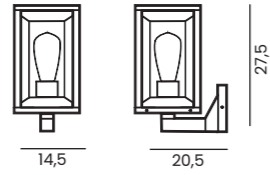

MIKKEL WALL IP65

Code / Color	Light source	Protection class	Material	Finish
● AZ4484 black	1x E27 only LED	IP65	Aluminium / PVC	Matt