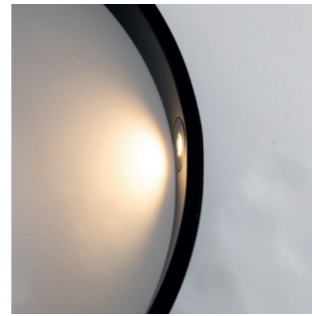

SVERRE IP54

Code / Color	Light source	Power	Lumens	Kelvins	Beam angle	CRI	Protection class	Material	Finish
● AZ5711 black	1x LED integrated	5W	400lm	3000K	120°	≥ 80	IP54	Aluminium	Matt