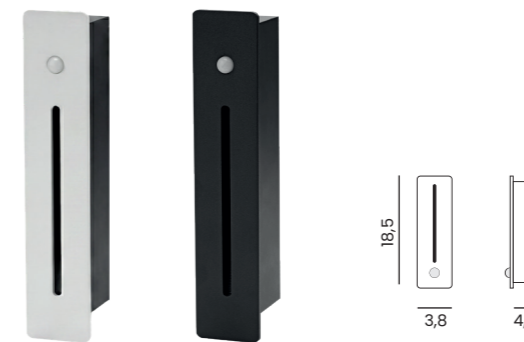

ERIN IP54 SENSOR

Code / Color	Light source	Power	Lumens	Kelvins	CRI	Protection class	Type of control	Material	Finish
○ AZ6079 white	1x LED integrated	3W	240lm	3000K	≥ 80	IP54	MOTION SENSOR	Aluminium	Matt
● AZ6081 black	1x LED integrated	3W	240lm	3000K	≥ 80	IP54	MOTION SENSOR	Aluminium	Matt