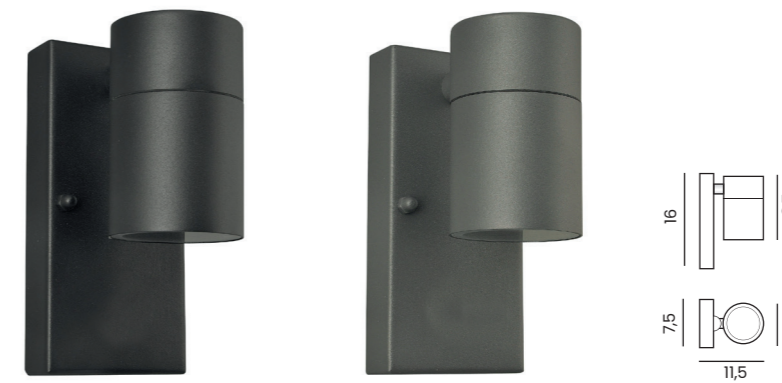

ULF 2 GU10 IP44

Code / Color	Light source	Protection class	Material	Finish
● AZ4473 black	2x GU10 only LED	IP44	Aluminium / Glass	Matt
● AZ4474 dark grey	2x GU10 only LED	IP44	Aluminium / Glass	Matt