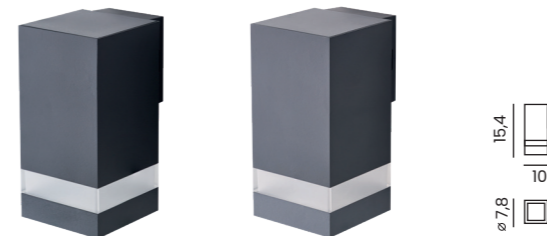

JASON SQ WALL IP65

Code / Color	Light source	Power	Lumens	Kelvins	Beam angle	CRI	Protection class	Material	Finish
● AZ5221 black	1x LED integrated	9W	720lm	4000K	65°	≥ 80	IP65	PVC	Matt
● AZ5222 dark grey	1x LED integrated	9W	720lm	4000K	65°	≥ 80	IP65	PVC	Matt / Frosted