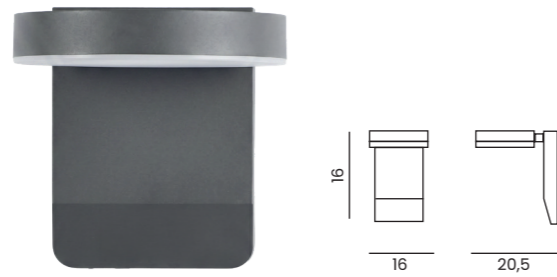

IVER IP54 3000/4000K