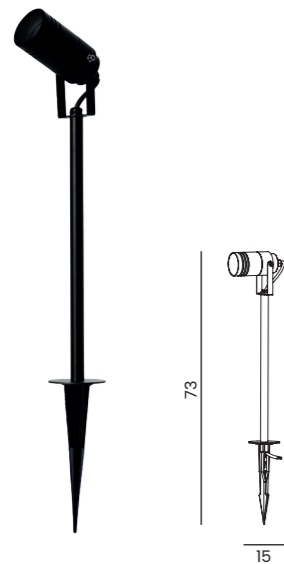

TRAST 2 IP54

Code / Color	Light source	Protection class	Material	Finish
● AZ5862 black	1x GU10 only LED	IP54	Aluminium	Matt

tilt