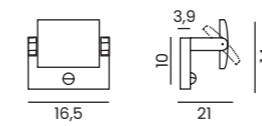

DURANTE IP54 SENSOR CCT SWITCH NEW