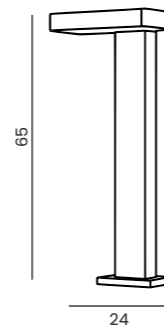

OPLO 650 3000K IP54 NEW