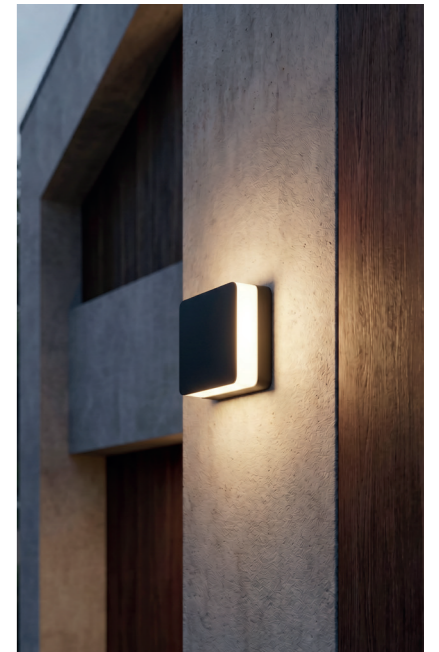

ENOK SQUARE WALL 3000/4000K IP65

Code / Color	Light source	Power	Lumens	Kelvins	Beam angle	CRI	Protection class	Material	Finish
● AZ4461 black / white	1x LED integrated	10W	800lm	3000K	136°	≥ 80	IP65	Aluminium / PVC	Matt
● AZ4462 black / white	1x LED integrated	10W	800lm	4000K	137°	≥ 80	IP65	Aluminium / PVC	Matt