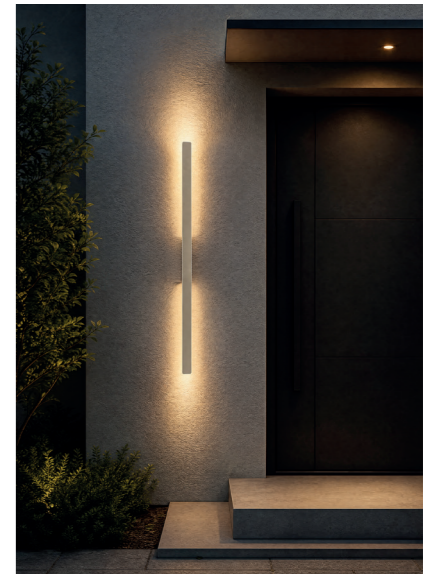

LENNART 100 IP54 3000/4000K

Code / Color	Light source	Power	Lumens	Kelvins	Beam angle	CRI	Protection class	Material	Finish
● AZ5696 black	1x LED integrated	18W	1440lm	3000K	120°	≥ 90	IP54	Aluminium	Matt
● AZ7147 beige	1x LED integrated	18W	1440lm	3000K	120°	≥ 90	IP54	Aluminium	Matt
● AZ5697 black	1x LED integrated	18W	1440lm	4000K	120°	≥ 90	IP54	Aluminium	Matt
● AZ7148 beige	1x LED integrated	18W	1440lm	4000K	120°	≥ 90	IP54	Aluminium	Matt