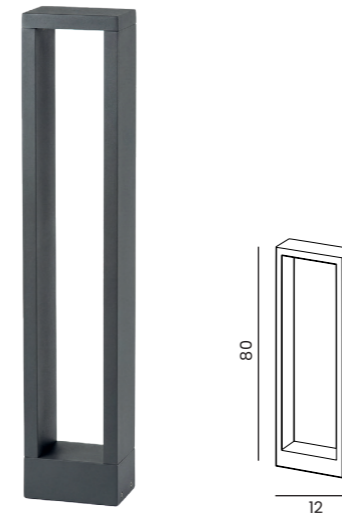

CAVALIO IP65 80 3000K NEW