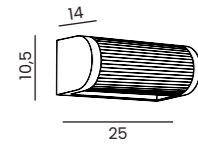

EBRO WALL IP65 3000K NEW

Code / Color	Light source	Power	Lumens	Kelvins	Protection class	Material	Finish
● AZ6764 black/clear	1x LED integrated	12W	960lm	3000K	IP65	Aluminium / PVC	Matt/Shiny