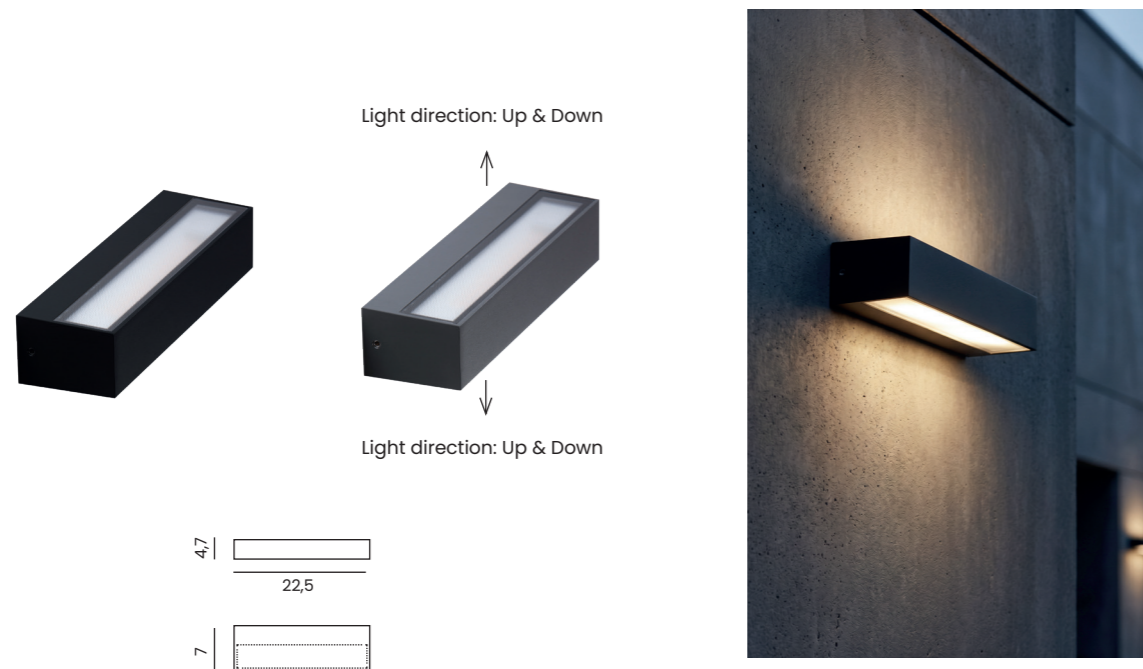

COSEL IP54

Code / Color	Light source	Power	Lumens	Kelvins	Beam angle	CRI	Protection class	Material	Finish
● AZ4353 black / clear	2x LED integrated	15W	1200lm	3000K	0°	≥ 80	IP54	Aluminium / PVC	Matt / Frosted
● AZ4354 dark grey / clear	2x LED integrated	15W	1200lm	3000K	0°	≥ 80	IP54	Aluminium / PVC	Matt / Frosted