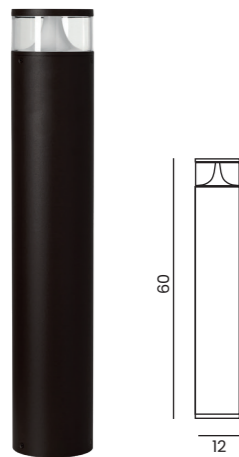

SILL 600 IP54 3000K

Code / Color	Light source	Power	Lumens	Kelvins	Beam angle	CRI	Protection class	Material	Finish
● AZ5846 black / clear	1x LED integrated	9W	720lm	3000K	120°	≥ 80	IP54	Aluminium / PVC	Matt