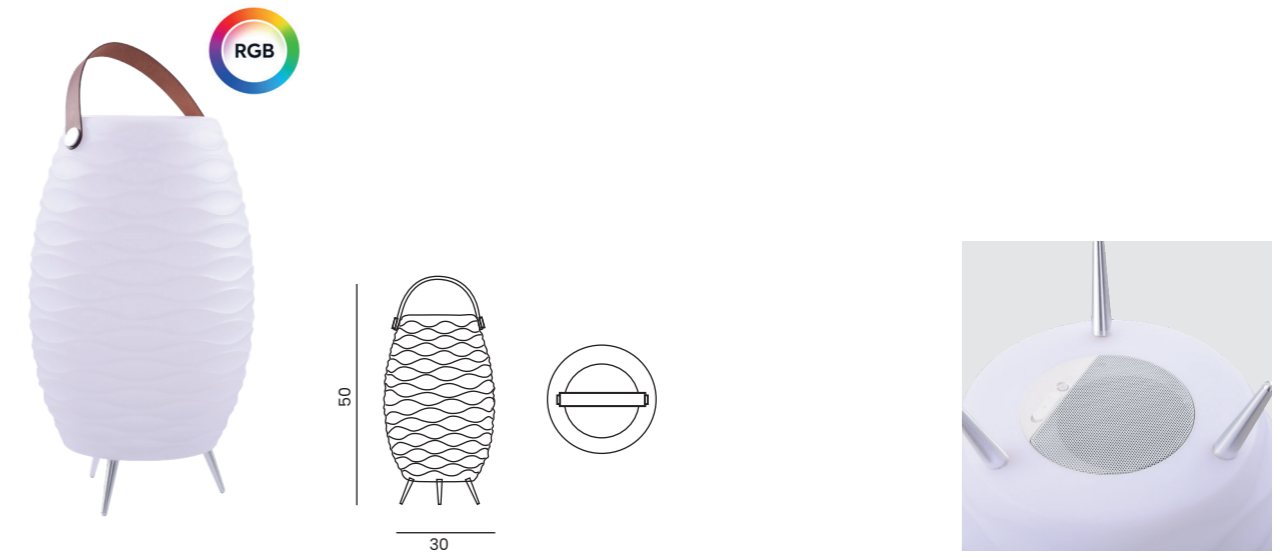

BOOMBOX BUCKET RGBW + REMOTE CONTROL IP44

Code / Color	Light source	Power	Lumens	Kelvins	Beam angle	Protection class	CCT	Dimmable	Type of control	Material	Finish
○ AZ4665 white	1x LED integrated	10W	144lm	3000K	360°	IP54	Yes	Yes	Remote control	PVC	Matt