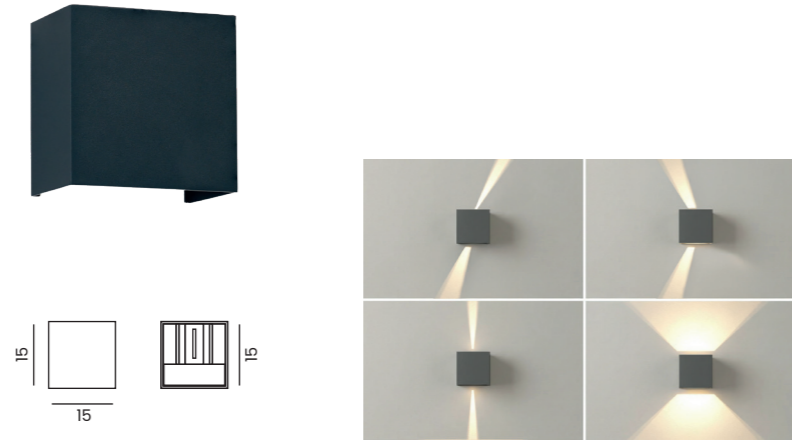

GAMBINO XL WALL IP65 3000/4000K NEW