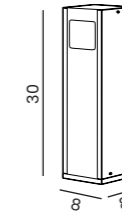

OUTDOOR PLUG 2kW IP54 NEW

Code / Color	Socket max. load	Protection class	Material	Finish
● AZ6849 black	2000W	IP54	Aluminium / PVC	Matt / Shiny