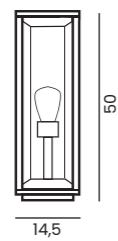

MIKKEL IP65

Code / Color	Light source	Protection class	Material	Finish
● AZ4485 black	1x E27 only LED	IP65	Aluminium / PVC	Matt