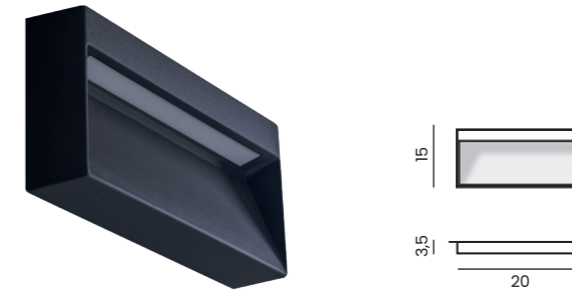

CASORIA SLIM IP54