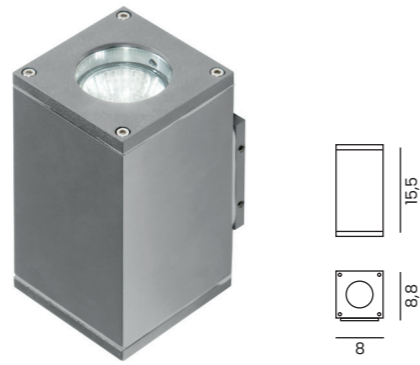

LIVIO 2 IP54