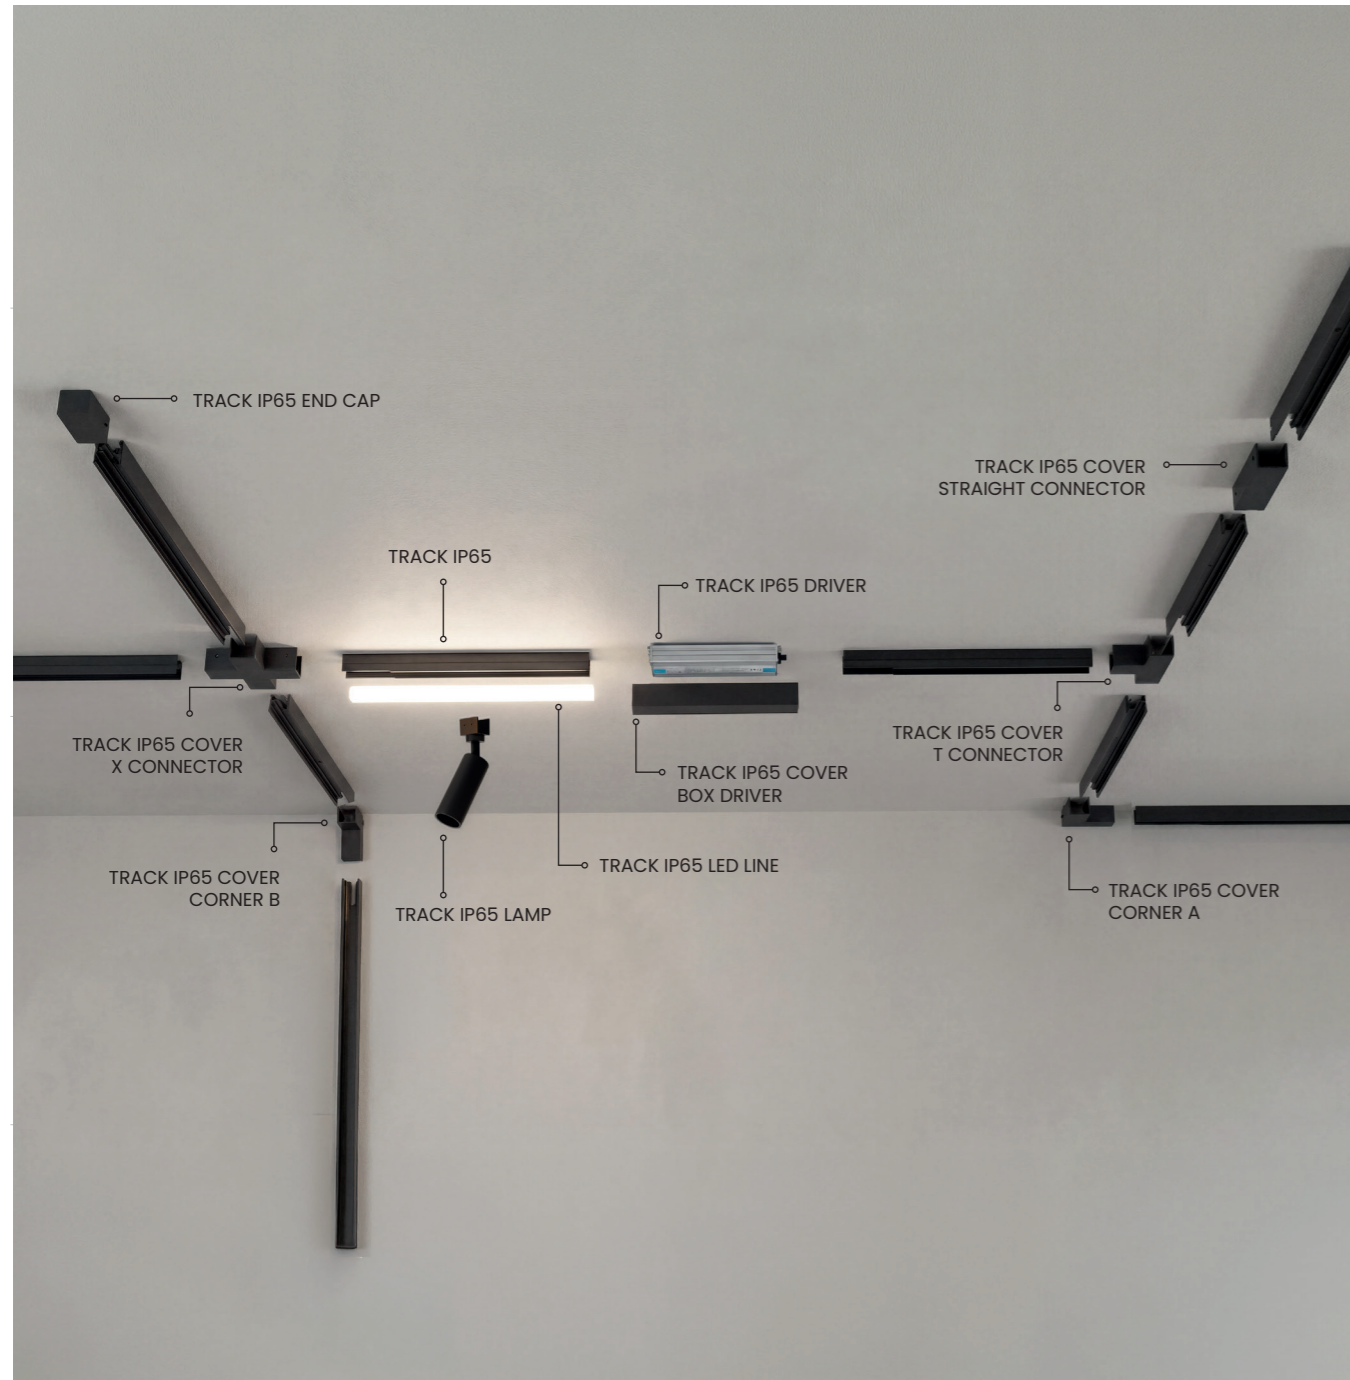

TRACK IP65 INSTALLATION SCHEME