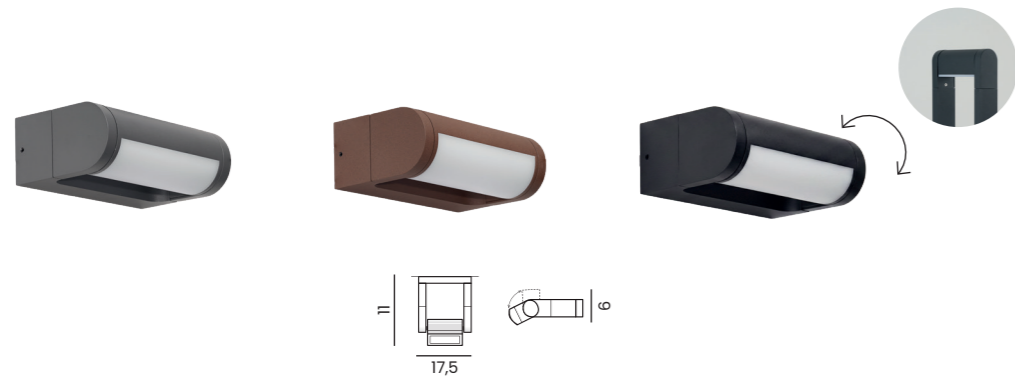

FRAME IP65 WALL 3000/4000K NEW