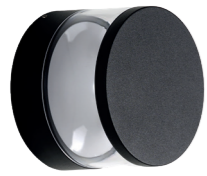

SILL WALL IP54 3000K

Code / Color	Light source	Power	Lumens	Kelvins	Beam angle	CRI	Protection class	Material	Finish
● AZ5845 black / clear	1x LED integrated	9W	720lm	3000K	120°	≥ 80	IP54	Aluminium / PVC	Matt