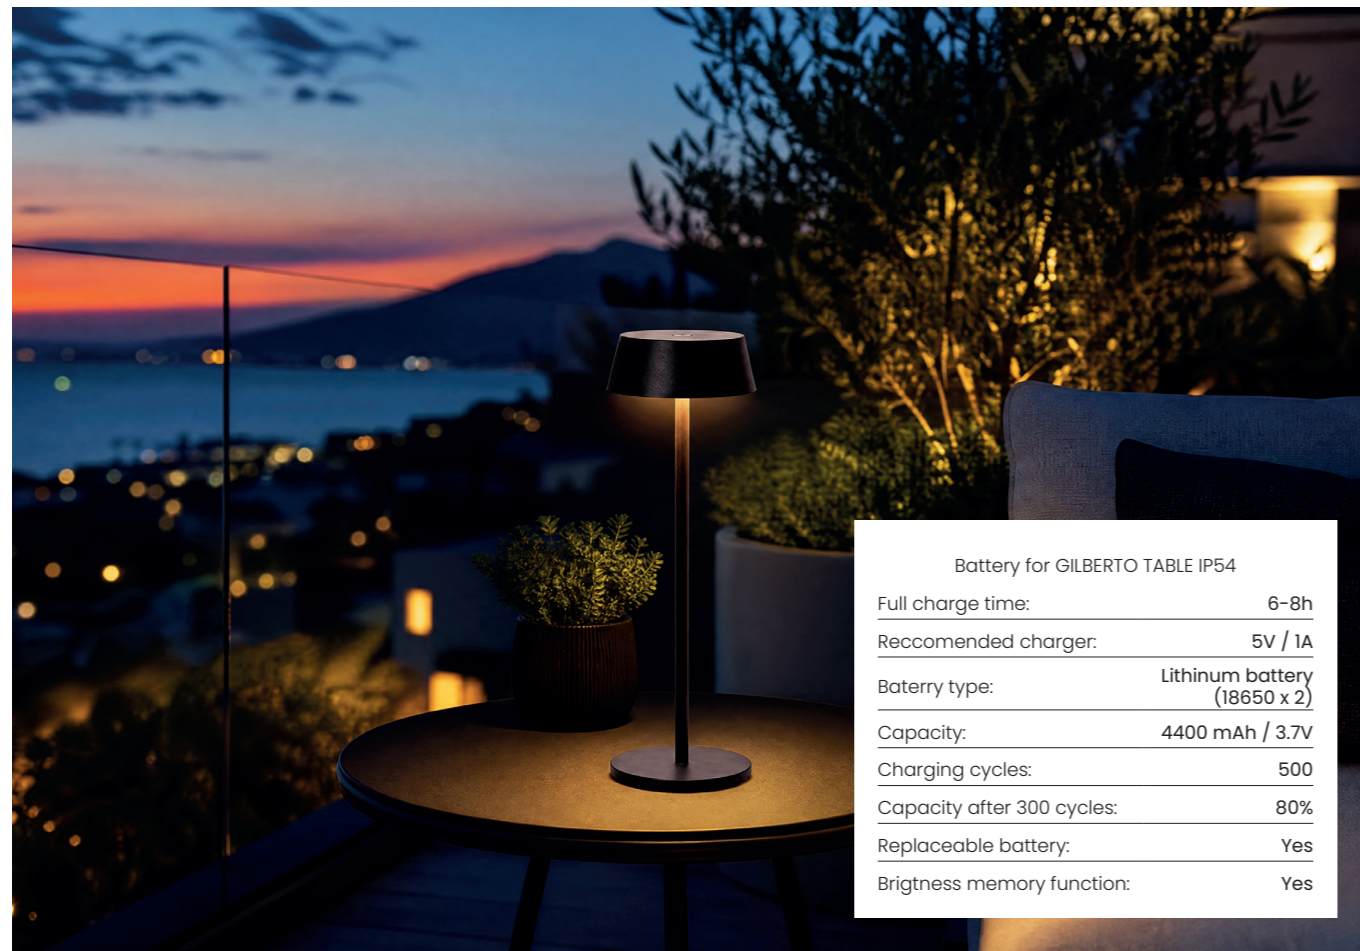

GILBERTO TABLE IP54

Code / Color	Light source	Power	Lumens	Kelvins	Beam angle	CRI	Protection class	Dimmable	Type of control	Material	Finish
○ AZ5334 white	1x LED integrated	2W	160lm	3000K	110°	≥ 80	IP54	Yes	TOUCH DIMMER	Aluminium / PVC	Matt
● AZ5335 black	1x LED integrated	2W	160lm	3000K	110°	≥ 80	IP54	Yes	TOUCH DIMMER	Aluminium / PVC	Matt
● AZ5336 brown	1x LED integrated	2W	160lm	3000K	110°	≥ 80	IP54	Yes	TOUCH DIMMER	Aluminium / PVC	Matt

Battery for GILBERTO TABLE IP54	
Full charge time:	6-8h
Reccomended charger:	5V / 1A
Battery type:	Lithium battery (18650 x 2)
Capacity:	4400 mAh / 3.7V
Charging cycles:	500
Capacity after 300 cycles:	80%
Replaceable battery:	Yes
Brigtness memory function:	Yes

HAVANA FLOOR IP44

Code / Color	Light source	Protection class	Material	Finish
● AZ4662 black / white	1x E27 only LED	IP44	PVC / Metal	Matt