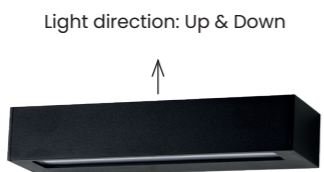

ROSVIK 25 IP54 2x 6W 3000/4000K

Light direction: Up & Down

Light direction: Up & Down