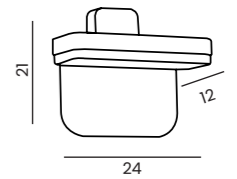

OPLO NUMBER WALL 3000K IP54 NEW

Code / Color	Light source	Power	Lumens	Kelvins	Protection class	Material	Finish
● AZ6835 dark grey	1x LED integrated	10W	800lm	3000K	IP54	Aluminium / PVC	Matt
● AZ6836 black	1x LED integrated	10W	800lm	3000K	IP54	Aluminium / PVC	Matt