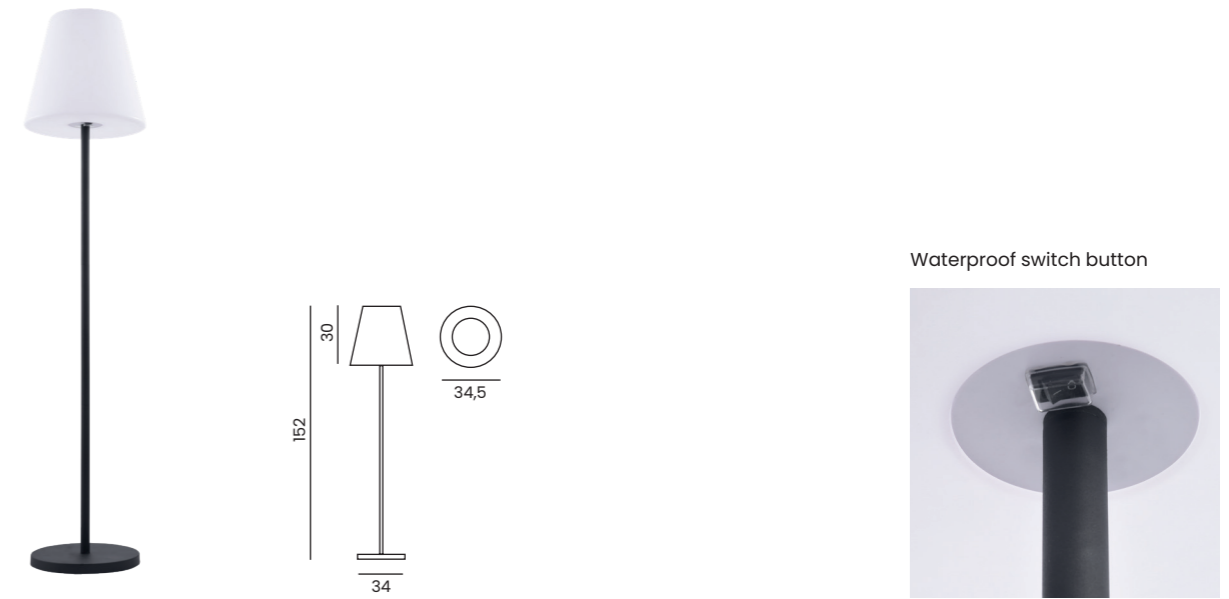

HAVANA FLOOR IP44

Code / Color	Light source	Protection class	Material	Finish
● AZ4662 black / white	1x E27 only LED	IP44	PVC / Metal	Matt