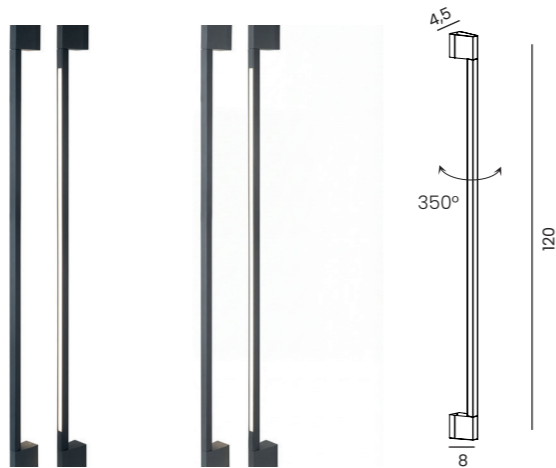

GUSTO 120 WALL IP54 3000/4000K NEW

Code / Color	Light source	Power	Lumens	Kelvins	Protection class	Material	Finish
● AZ6837 black	1x LED integrated	12W	490lm	3000K	IP54	Aluminium	Matt
● AZ7149 dark grey	1x LED integrated	12W	490lm	3000K	IP54	Aluminium	Matt
● AZ6841 black	1x LED integrated	12W	490lm	4000K	IP54	Aluminium	Matt
● AZ7150 dark grey	1x LED integrated	12W	490lm	4000K	IP54	Aluminium	Matt