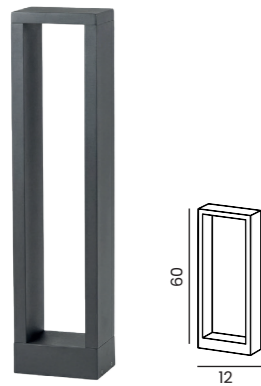

CAVALIO IP65 60 3000K NEW

Code / Color	Light source	Power	Lumens	Kelvins	Protection class	Material	Finish
● AZ7139 dark grey	1x LED integrated	10W	800lm	3000K	IP65	Aluminium	Matt