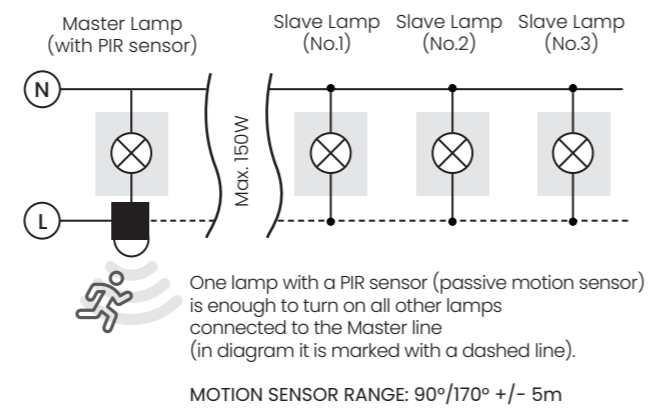

NILS WALL SENSOR IP44

MASTER SLAVE SYSTEM (OPTION)

| Code / Color | Light source | Protection class | Type of control | Material | Finish |
|----------------|-----------------|------------------|-----------------|-----------------|--------|
| ● AZ4479 black | 1x E27 only LED | IP44 | MOTION SENSOR | Aluminium / PVC | Matt |