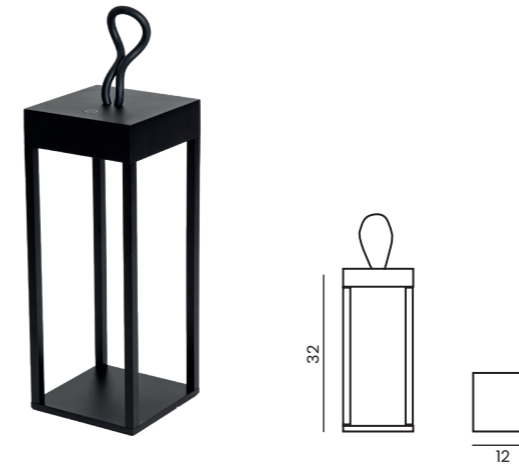

tilt

HEDDA IP54

USB-C charging port

| Code / Color | Light source | Power | Lumens | Kelvins | Beam angle | CRI | Protection class | Dimmable | Type of control | Material | Finish |
|----------------|-------------------|-------|--------|---------|------------|------|------------------|----------|-----------------|-----------------|--------|
| ● AZ5700 black | 1x LED integrated | 4W | 320lm | 3000K | 120° | ≥ 80 | IP54 | Yes | SWITCH DIMMER | Aluminium / PVC | Matt |