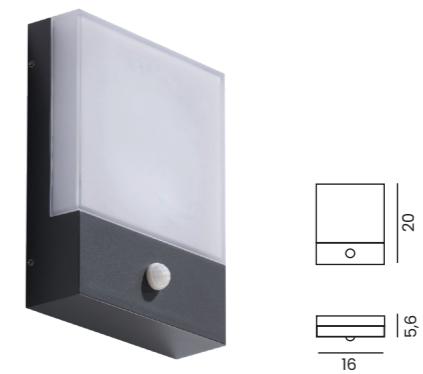

CIVITA SENSOR IP54

Code / Color	Light source	Power	Lumens	Kelvins	Beam angle	CRI	Protection class	Type of control	Material	Finish
● AZ4360 dark grey	1x LED integrated	15W	1200lm	3000K	122°	≥ 80	IP54	MOTION SENSOR	Aluminium / PVC	Matt