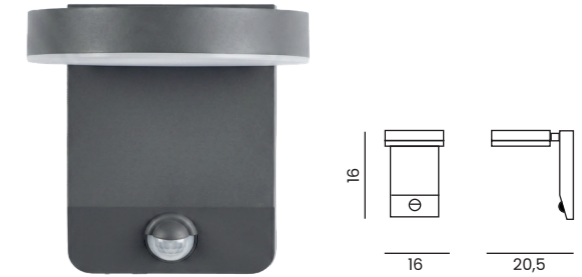

IVER IP54 SENSOR 3000/4000K