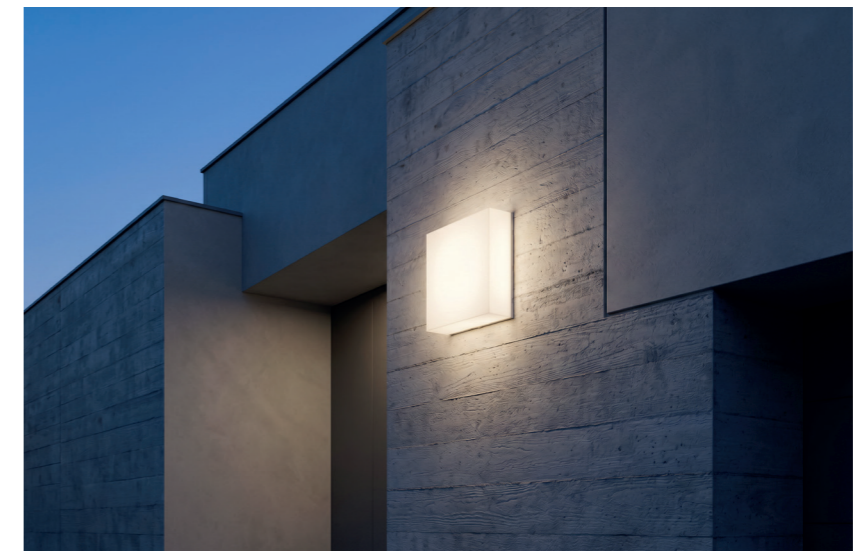

ZARIA D IP65 CCT SWITCH

Code / Color	Light source	Power	Lumens	Kelvins	CRI	Protection class	CCT	Type of control	Material	Finish
○ AZ5236 white	1x LED integrated	20W	1600lm	3000 / 4000 / 6500K	≥ 80	IP65	Yes	CCT Switch	PVC	Matt