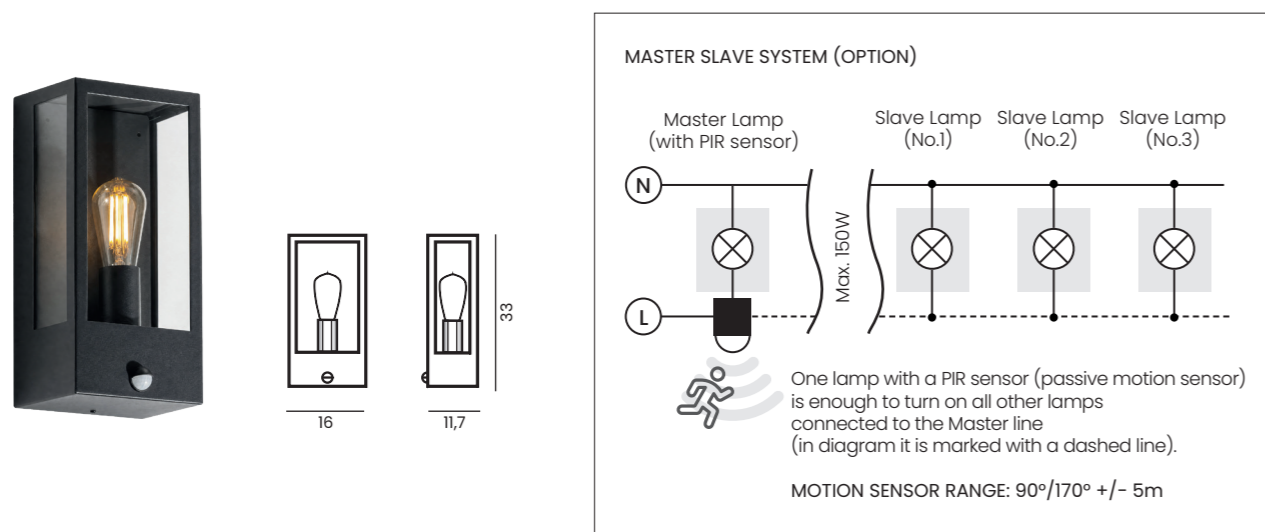

NIKLAS WALL SENSOR IP44

Code / Color	Light source	Protection class	Type of control	Material	Finish
● AZ4487 black	1x E27 only LED	IP44	MOTION SENSOR	Aluminium / Glass	Matt