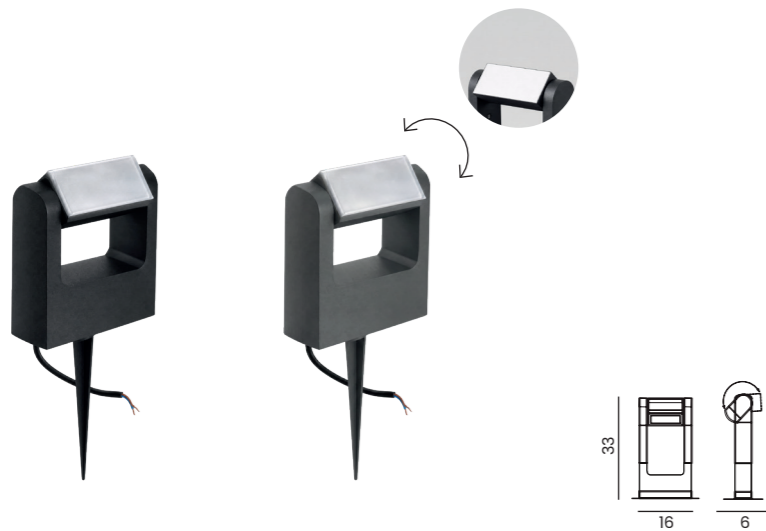

FRAME SPIKE V.2 IP65