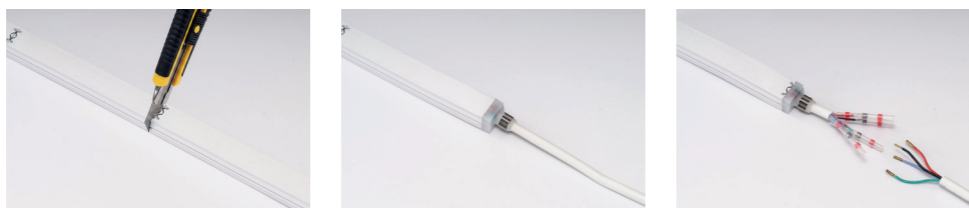

CABLE EXIT

Connect two LED line sections securely.

* Requires **AZ6932**