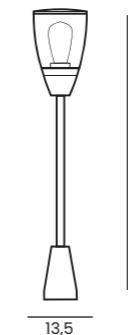

RASMUS IP65

Code / Color	Light source	Protection class	Material	Finish
● AZ4483 black	1x E27 only LED	IP65	Aluminium / PVC	Matt