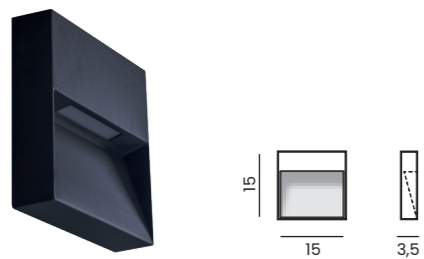

CASORIA S IP54