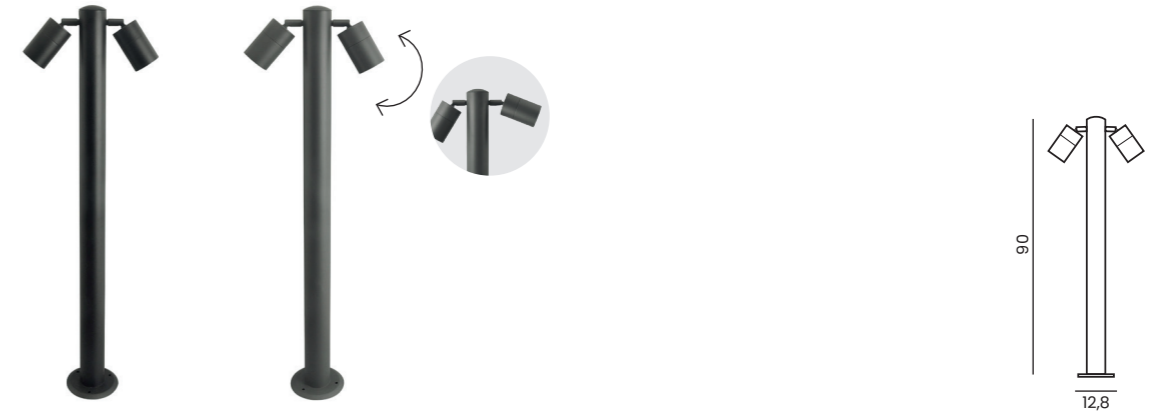

ROLF 2 900 IP44

Code / Color	Light source	Protection class	Material	Finish
● AZ4458 black	2x GU10 only LED	IP44	Aluminium / Glass	Matt
● AZ4459 dark grey	2x GU10 only LED	IP44	Aluminium / Glass	Matt