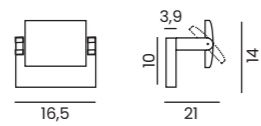

DURANTE IP54 CCT SWITCH NEW

Code / Color	Light source	Power	Lumens	Kelvins	Protection class	CCT	Type of control	Material	Finish
● AZ6537 black	1x LED integrated	21W	1680lm	2800 / 4000 / 6000K	IP54	Yes	CCT Switch	Aluminium / PVC	Matt

tilt