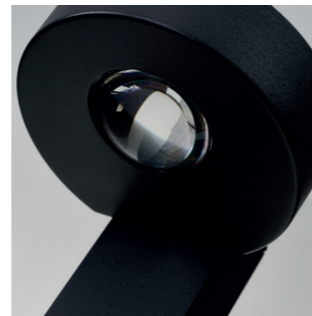

FIGARO 650 IP54 3000K NEW