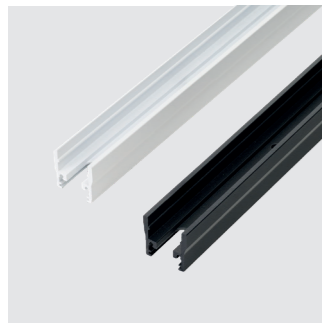

TRACK IP65 **NEW**

TRACK IP65 INSTALLATION SCHEME

TRACK IP65 LAMP INSTALLATION SCHEME

TRACK IP65 SUSPENSION INSTALLATION SCHEME

TRACK IP65 SUSPENSION CORNERS INSTALLATION SCHEME

TRACK IP65 (1m, 2m, 3m)

| Length/Color/Code | ● 1m black | ○ 1m white | ● 2m black | ○ 2m white | ● 3m black | ○ 3m white |
|-------------------|---------------|---------------|---------------|---------------|---------------|---------------|
| | | | | | | |
| | AZ6920 | AZ6923 | AZ6921 | AZ6924 | AZ6922 | AZ6925 |