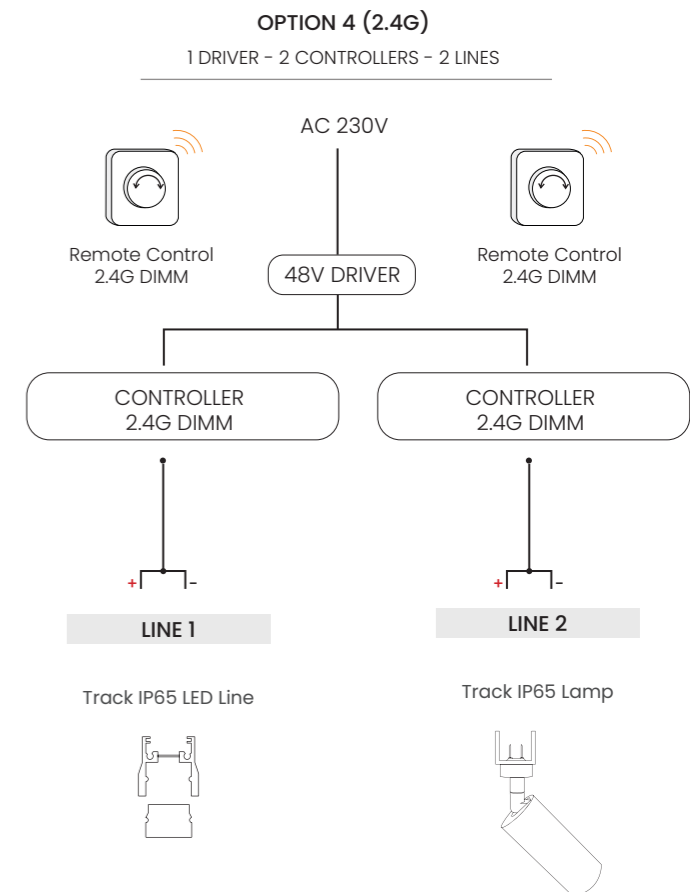

**2.4G + PANEL
REMOTE CONTROL 5in1 SET BK**
Code AZ6846

DA4-L DALI LED DIMMER 4-CHANNEL
Code AZ6847