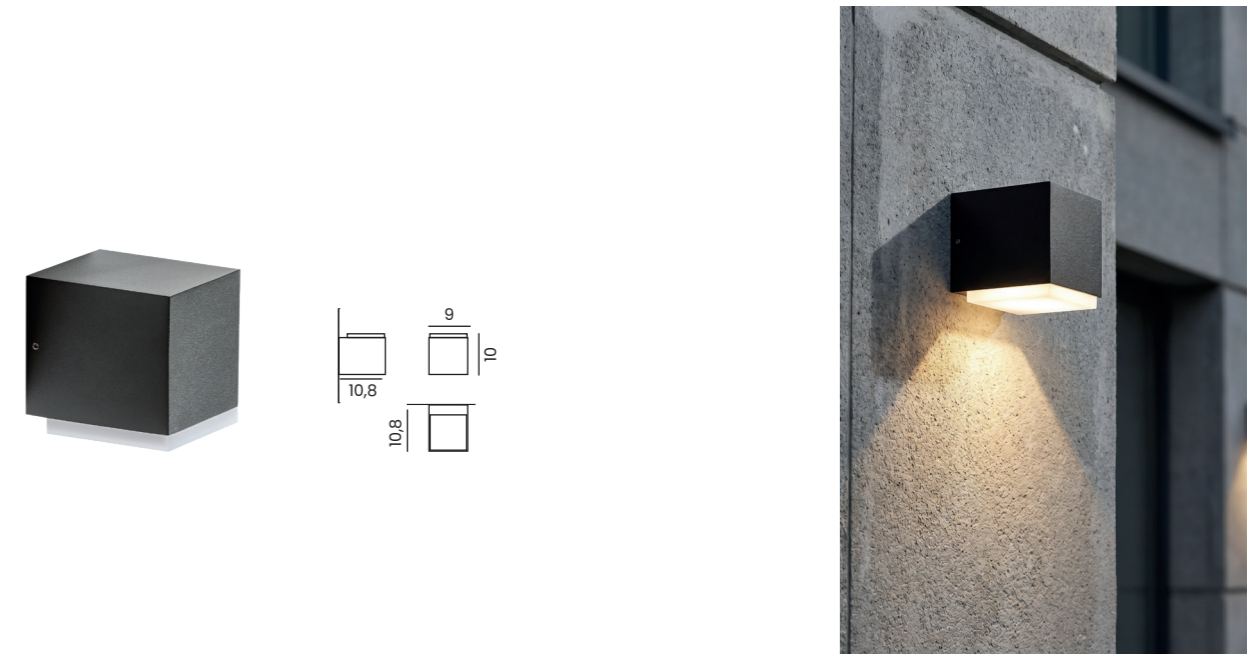

ARBAX 1 IP54

Code / Color	Light source	Power	Lumens	Kelvins	Beam angle	CRI	Protection class	Material	Finish
● AZ4341 dark grey / white	1x LED integrated	7W	560lm	3000K	0°	≥ 80	IP54	Aluminium / PVC	Matt / Frosted