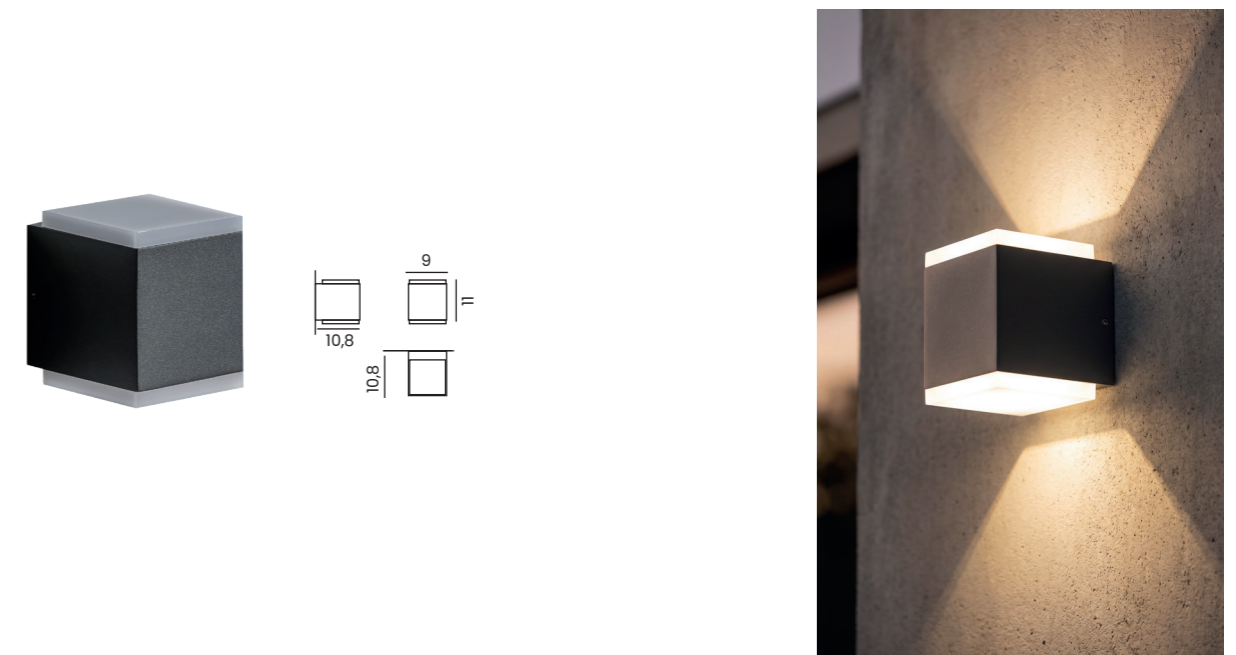

ARBAX 2 IP54

Code / Color	Light source	Power	Lumens	Kelvins	Beam angle	CRI	Protection class	Material	Finish
● AZ4342 dark grey / white	2x LED integrated	13W	1040lm	3000K	0°	≥ 80	IP54	Aluminium / PVC	Matt / Frosted