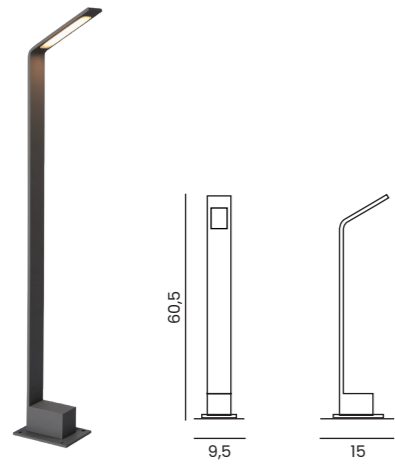

AGAPE 60 IP54