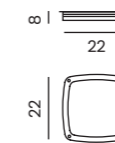

FANO S22 LED IP54

Code / Color	Light source	Power	Lumens	Kelvins	Protection class	Material	Finish
● AZ2186 dark grey	1x LED integrated	9W	582lm	3000K	IP54	Aluminium / Acrylic	Matt