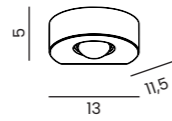

FIGARO WALL IP54 3000K NEW