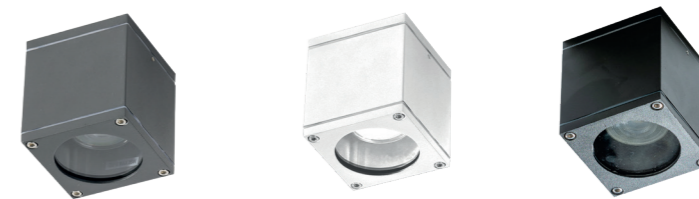

JOE SQUARE IP54

Code / Color	Light source	Protection class	Material	Finish
● AZ3323 dark grey	1x GU10 only LED	IP54	Aluminium / Glass	Matt
○ AZ3324 white	1x GU10 only LED	IP54	Aluminium / Glass	Matt
● AZ4270 black	1x GU10 only LED	IP54	Aluminium / Glass	Matt