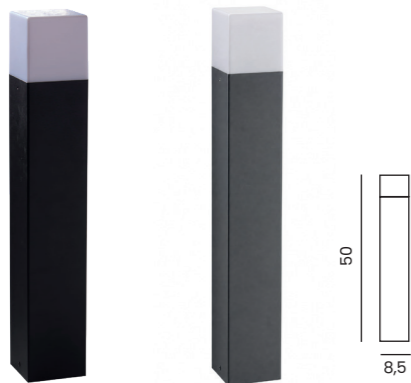

SORANO 500 IP54

Code / Color	Light source	Protection class	Material	Finish
● AZ4444 black / white	1x E27 only LED	IP54	Aluminium / PVC	Matt
● AZ4358 dark grey / white	1x E27 only LED	IP54	Aluminium / PVC	Matt