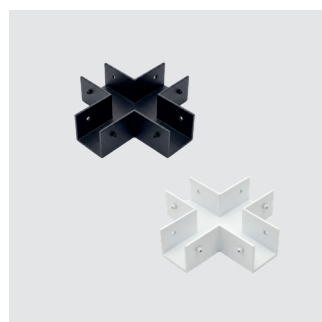

TRACK IP65 COVER X CONNECTOR

Code/Color ● black AZ7419
○ white AZ7420

TRACK IP65 MECHANICAL X CONNECTOR BK

Code ● black AZ7418