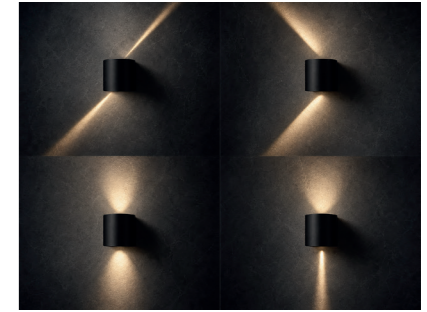

LETICIA 2 IP54

Code / Color	Light source	Power	Lumens	Kelvins	Beam angle	Protection class	Material	Finish
● AZ2189 dark grey	2x LED integrated	6W	400lm	3000K	max 90°	IP54	Aluminium	Matt
○ AZ2190 white	2x LED integrated	6W	400lm	3000K	max 90°	IP54	Aluminium	Matt
● AZ4469 black	2x LED integrated	6W	400lm	3000K	max 90°	IP54	Aluminium	Matt