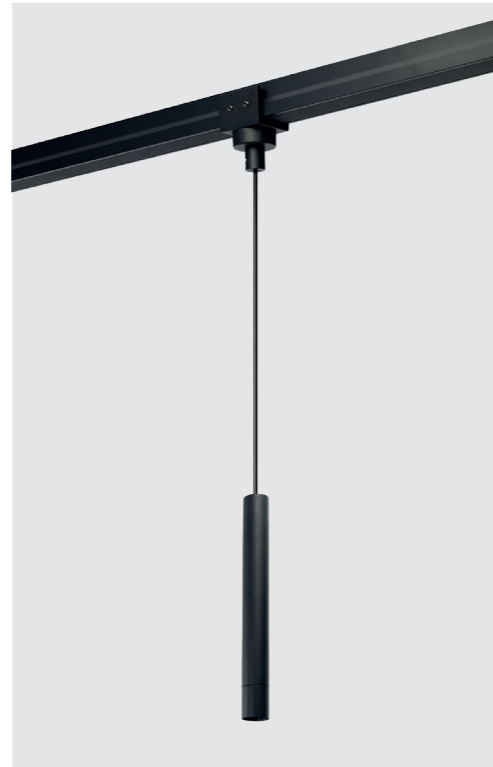

TRACK IP65 SONIC DIMM 3000/4000K NEW