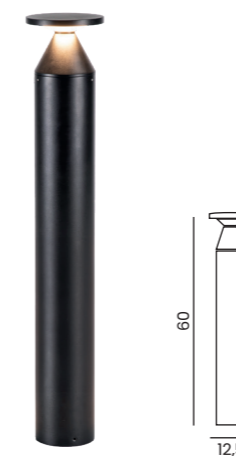

ELIAS 60 IP65 3000/4000K

Code / Color	Light source	Power	Lumens	Kelvins	Beam angle	CRI	Protection class	Material	Finish
● AZ5709 dark grey	1x LED integrated	13W	1040lm	3000K	120°	≥ 90	IP65	Aluminium / PVC	Matt
● AZ5710 dark grey	1x LED integrated	13W	1040lm	4000K	120°	≥ 90	IP65	Aluminium / PVC	Matt