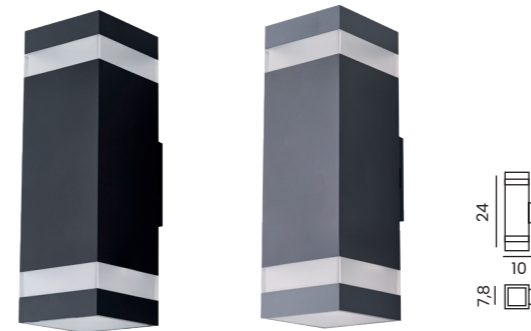

JASON 2 SQ WALL IP65

Code / Color	Light source	Power	Lumens	Kelvins	Beam angle	CRI	Protection class	Material	Finish
● AZ5223 black	2x LED integrated	18W	1440lm	4000K	65°	≥ 80	IP65	PVC	Matt
● AZ5224 dark grey	2x LED integrated	18W	1440lm	4000K	65°	≥ 80	IP65	PVC	Matt / Frosted