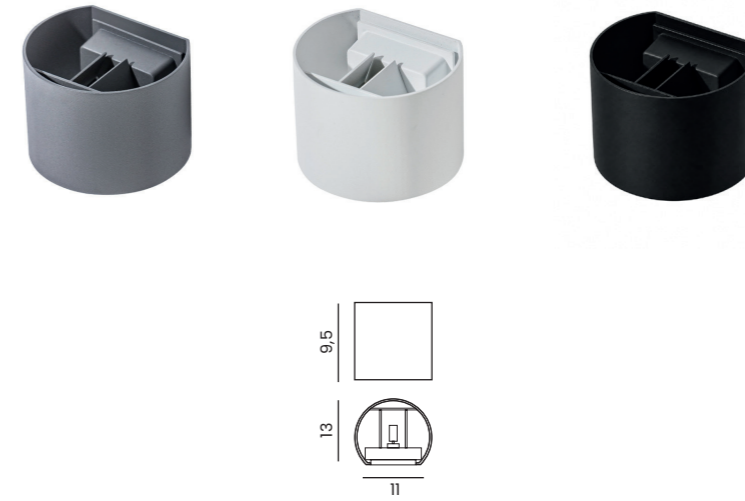

LETICIA 2 IP54

Code / Color	Light source	Power	Lumens	Kelvins	Beam angle	Protection class	Material	Finish
● AZ2189 dark grey	2x LED integrated	6W	400lm	3000K	max 90°	IP54	Aluminium	Matt
○ AZ2190 white	2x LED integrated	6W	400lm	3000K	max 90°	IP54	Aluminium	Matt
● AZ4469 black	2x LED integrated	6W	400lm	3000K	max 90°	IP54	Aluminium	Matt