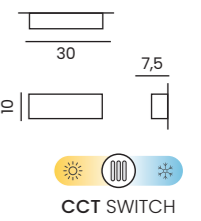

ZARIA C IP65 CCT SWITCH

Code / Color	Light source	Power	Lumens	Kelvins	CRI	Protection class	CCT	Type of control	Material	Finish
○ AZ5235 white	1x LED integrated	15W	1200lm	3000 / 4000 / 6500K	≥ 80	IP65	Yes	CCT Switch	PVC	Matt