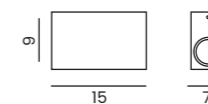

RIMINI 2 SQUARE IP54

Code / Color	Light source	Protection class	Material	Finish
● AZ4312 dark grey	2x GU10 only LED	IP54	Aluminium / Glass	Matt
○ AZ4314 white	2x GU10 only LED	IP54	Aluminium / Glass	Matt
● AZ4268 black	2x GU10 only LED	IP54	Aluminium / Glass	Matt