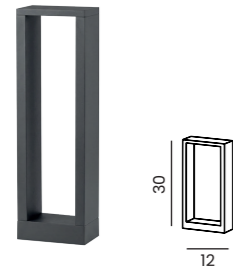

CAVALIO IP65 30 3000K NEW