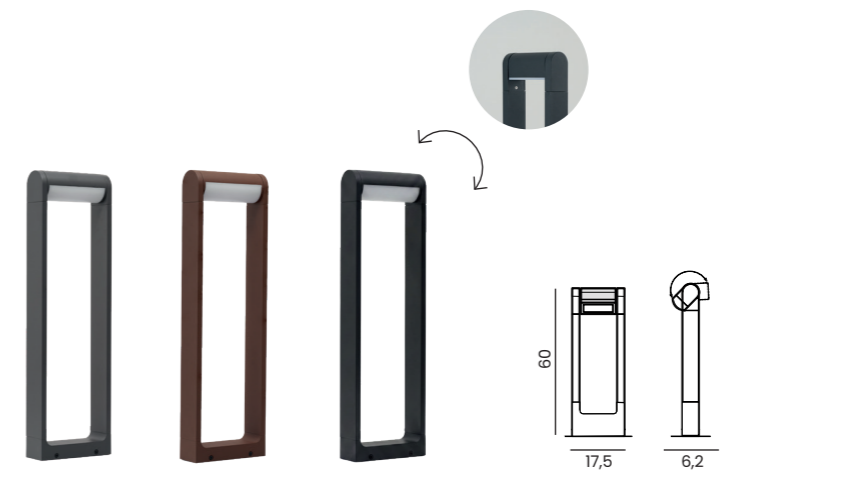

FRAME IP65 60 3000/4000K NEW

Code / Color	Light source	Power	Lumens	Kelvins	Protection class	Material	Finish
● AZ6629 dark grey	1x LED integrated	12W	960lm	3000K	IP65	Aluminium / PVC	Matt
● AZ6631 corten	1x LED integrated	12W	960lm	3000K	IP65	Aluminium / PVC	Matt
● AZ6762 black	1x LED integrated	12W	960lm	3000K	IP65	Aluminium / PVC	Matt
● AZ6630 dark grey	1x LED integrated	12W	960lm	4000K	IP65	Aluminium / PVC	Matt
● AZ6632 corten	1x LED integrated	12W	960lm	4000K	IP65	Aluminium / PVC	Matt
● AZ6763 black	1x LED integrated	12W	960lm	4000K	IP65	Aluminium / PVC	Matt