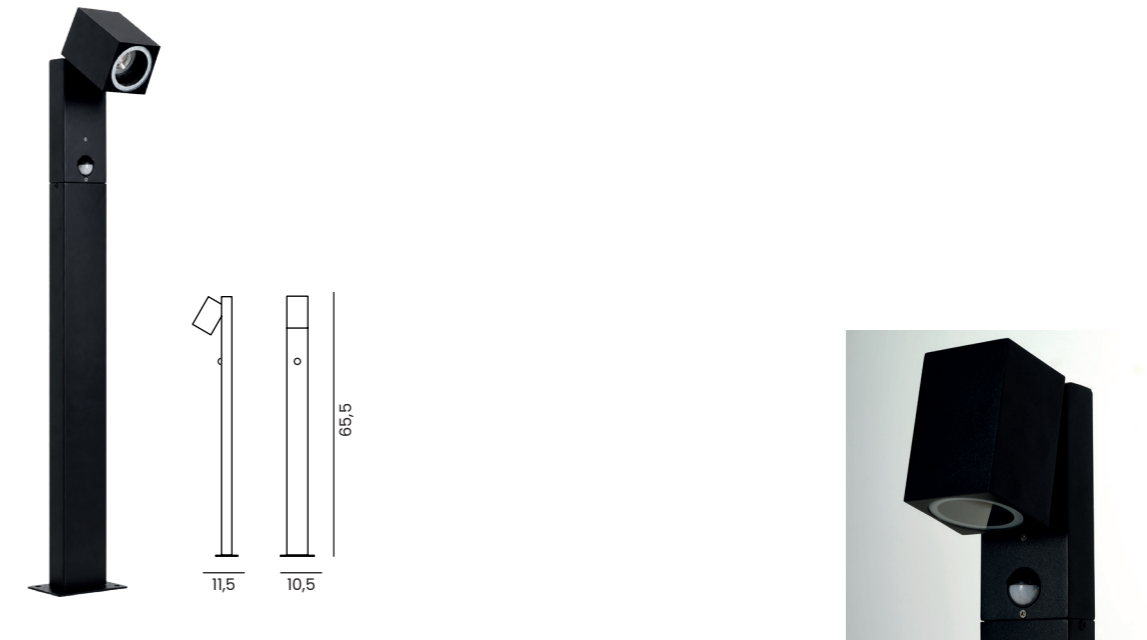

SVAN SENSOR IP54

Code / Color	Light source	Protection class	Type of control	Material	Finish
● AZ5860 black / clear	1x GU10 only LED	IP54	MOTION SENSOR	Aluminium / Glass	Matt