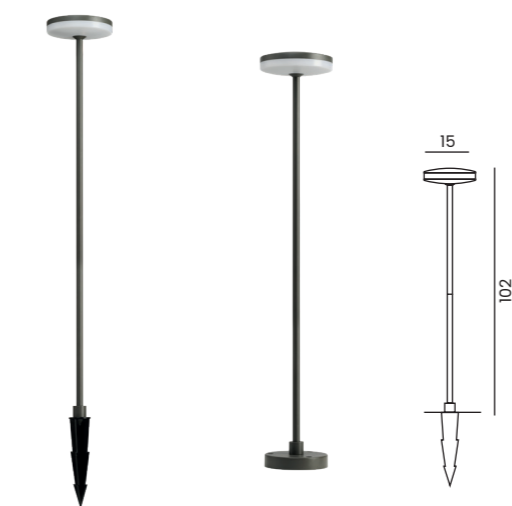

ALVA 100 IP54

Code / Color	Light source	Power	Lumens	Kelvins	Beam angle	CRI	Protection class	Material	Finish
● AZ5706 dark grey	1x LED integrated	12W	960lm	3000K	120°	≥ 90	IP54	Aluminium / PVC	Matt