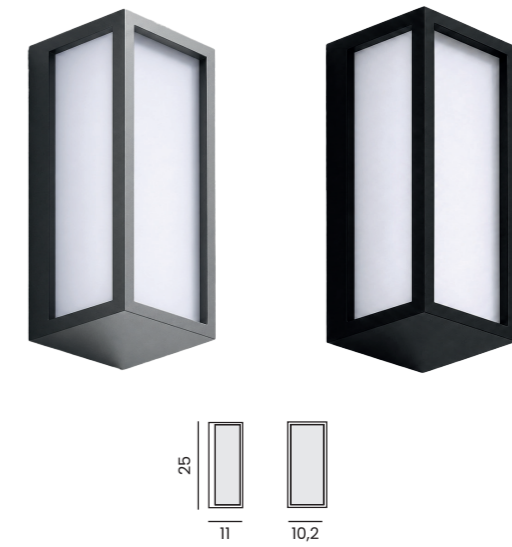

VENETO IP54

Code / Color	Light source	Protection class	Material	Finish
● AZ4348 black / white	1x E27 only LED	IP54	Aluminium / PVC	Matt
● AZ4349 dark grey / white	1x E27 only LED	IP54	Aluminium / PVC	Matt