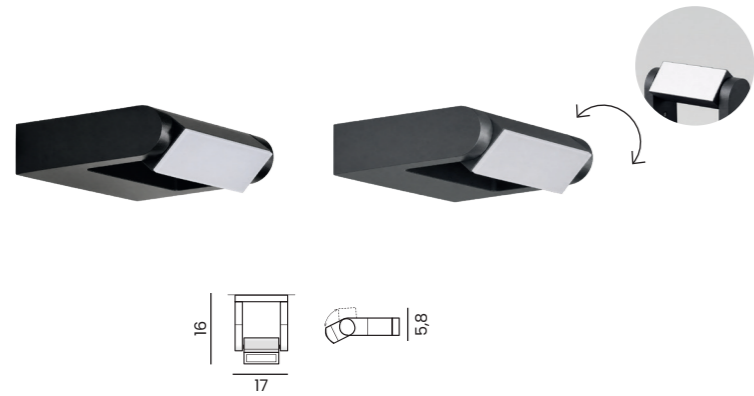

FRAME WALL V.2 IP65