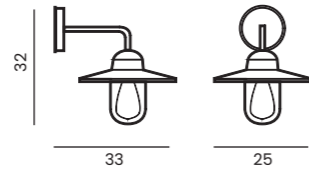

OSVALD IP65

Code / Color	Light source	Protection class	Material	Finish
● AZ4489 black	1x E27 only LED	IP65	Aluminium / Glass	Matt