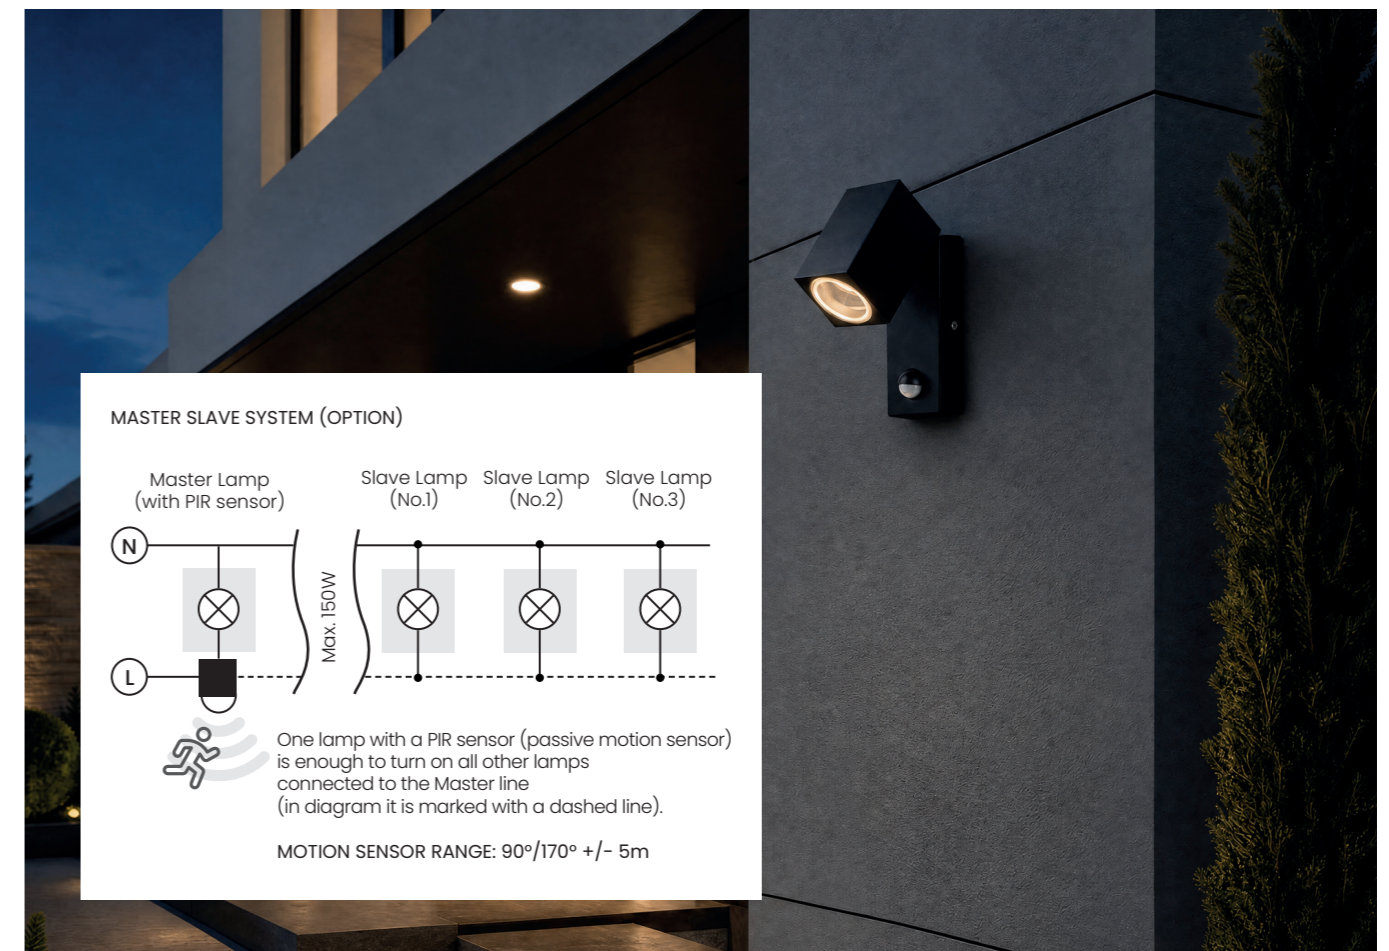

JAKE WALL 2 IP54

Code / Color	Light source	Protection class	Material	Finish
● AZ3321 dark grey	2x GU10 only LED	IP54	Aluminium / Glass	Matt
○ AZ3322 white	2x GU10 only LED	IP54	Aluminium / Glass	Matt
● AZ4269 black	2x GU10 only LED	IP54	Aluminium / Glass	Matt

GORAN SENSOR IP54

Code / Color	Light source	Protection class	Type of control	Material	Finish
● AZ4695 black	1x GU10 only LED	IP54	MOTION SENSOR	Aluminium / Glass / PVC	Matt
● AZ4696 dark grey	1x GU10 only LED	IP54	MOTION SENSOR	Aluminium / Glass / PVC	Matt
○ AZ4697 white	1x GU10 only LED	IP54	MOTION SENSOR	Aluminium / Glass / PVC	Matt