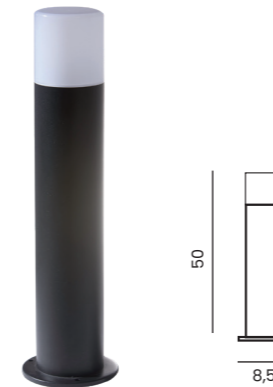

NILS 500 IP44

Code / Color	Light source	Protection class	Material	Finish
● AZ4480 black	1x E27 only LED	IP44	Aluminium / PVC	Matt