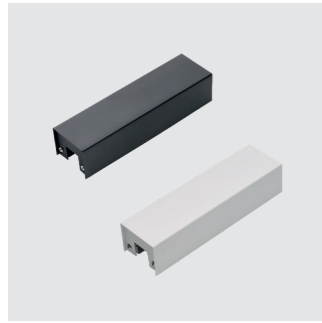

TRACK IP65 COVER DRIVER BOX (100W/200W)

Code/Color   ● black AZ6969
○ white AZ6970