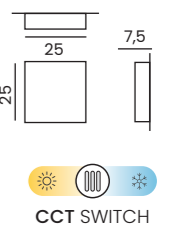

ZARIA D IP65 CCT SWITCH

Code / Color	Light source	Power	Lumens	Kelvins	CRI	Protection class	CCT	Type of control	Material	Finish
○ AZ5236 white	1x LED integrated	20W	1600lm	3000 / 4000 / 6500K	≥ 80	IP65	Yes	CCT Switch	PVC	Matt