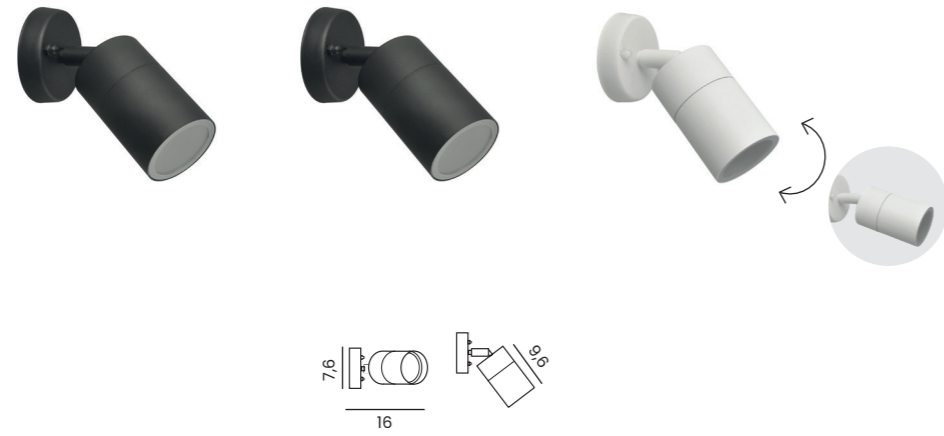

ROLF 1 WALL IP44