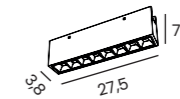

Voltage 48V	Light source 1 x LED Integrated	Power 20W
Lumens 1000lm 600lm	Kelvins 3000K 4000K	Beam angle 45°
CRI ≥ 90	Protection level IP65	Material Aluminium
Finish Matt		

- 3000K black AZ6953
- 3000K white AZ6952
- 4000K black AZ6955
- 4000K white AZ6954