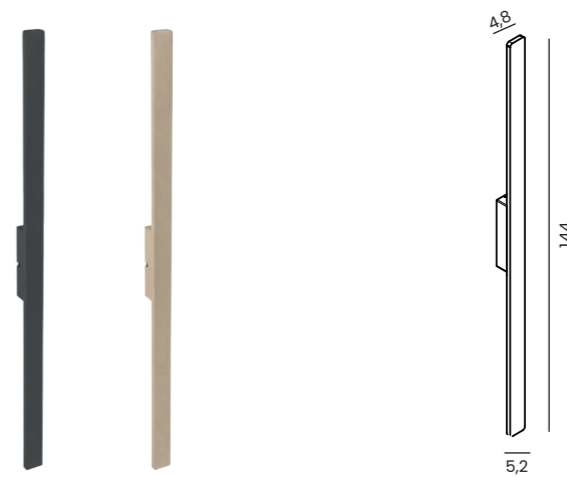

LENNART 150 IP54 3000/4000K

Code / Color	Light source	Power	Lumens	Kelvins	Beam angle	CRI	Protection class	Material	Finish
● AZ5698 black	1x LED integrated	24W	1920lm	3000K	120°	≥ 90	IP54	Aluminium	Matt
● AZ7149 beige	1x LED integrated	24W	1920lm	3000K	120°	≥ 90	IP54	Aluminium	Matt
● AZ5699 black	1x LED integrated	24W	1920lm	4000K	120°	≥ 90	IP54	Aluminium	Matt
● AZ7150 beige	1x LED integrated	24W	1920lm	3000K	120°	≥ 90	IP54	Aluminium	Matt