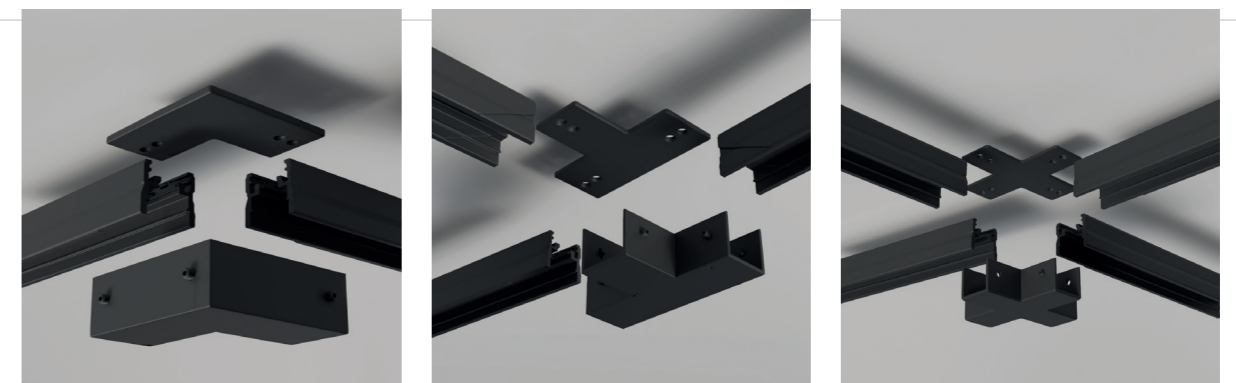

TRACK IP65 **NEW**

TRACK IP65 INSTALLATION SCHEME

TRACK IP65 LAMP INSTALLATION SCHEME

TRACK IP65 SUSPENSION INSTALLATION SCHEME

TRACK IP65 SUSPENSION CORNERS INSTALLATION SCHEME

TRACK IP65 (1m, 2m, 3m)

| Length/Color/Code | ● 1m black | ○ 1m white | ● 2m black | ○ 2m white | ● 3m black | ○ 3m white |
|-------------------|---------------|---------------|---------------|---------------|---------------|---------------|
| | | | | | | |
| | AZ6920 | AZ6923 | AZ6921 | AZ6924 | AZ6922 | AZ6925 |