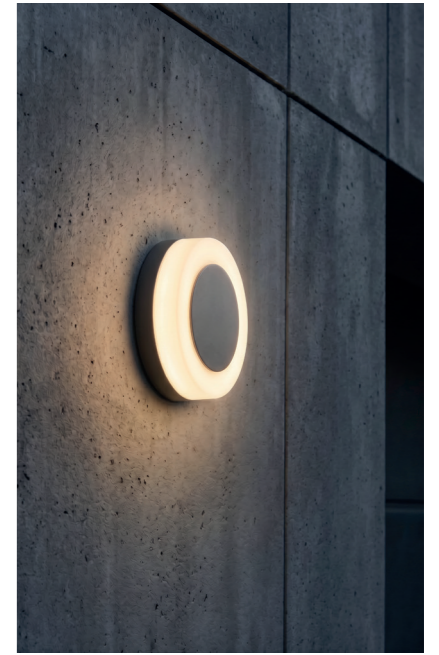

ENOK ROUND WALL 3000K IP65

Code / Color	Light source	Power	Lumens	Kelvins	Beam angle	CRI	Protection class	Material	Finish
● AZ4460 dark grey / white	1x LED integrated	10W	800lm	3000K	133°	≥ 80	IP65	Aluminium / PVC	Matt