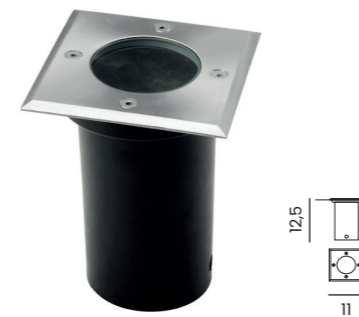

HYDE SQUARE IP54

Code / Color	Light source	Protection class	Material	Finish
● AZ3326 aluminium	1x GU10 only LED	IP54	Metal / Glass / PVC	Brushed