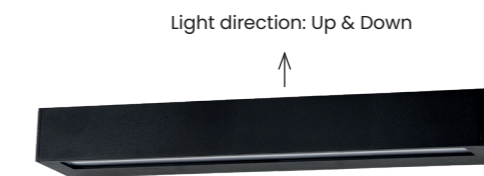

ROSVIK 50 IP54 2x 10W 3000/4000K

Light direction: Up & Down

Light direction: Up & Down