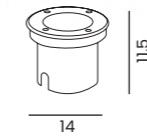

AROS IP67 3000/4000K

Code / Color	Light source	Power	Lumens	Kelvins	Beam angle	CRI	Protection class	Material	Finish
● AZ5843 aluminium / clear	1x LED integrated	12W	960lm	3000K	15°	≥ 80	IP67	Metal / Glass	Brushed
● AZ5844 aluminium / clear	1x LED integrated	12W	960lm	4000K	15°	≥ 80	IP67	Metal / Glass	Brushed