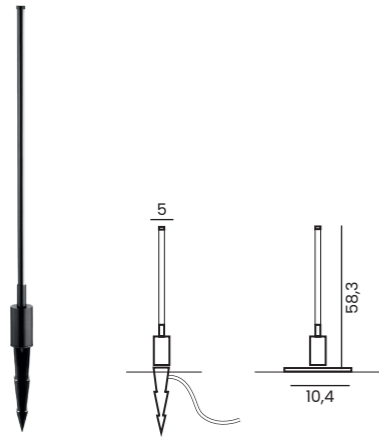

FREDO 58 IP54 4000K

Code / Color	Light source	Power	Lumens	Kelvins	Beam angle	CRI	Protection class	Material	Finish
● AZ5337 black	1x LED integrated	6W	480lm	4000K	120°	≥ 90	IP54	Aluminium / PVC	Matt