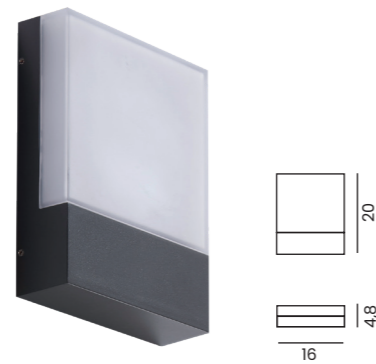

CIVITA IP54