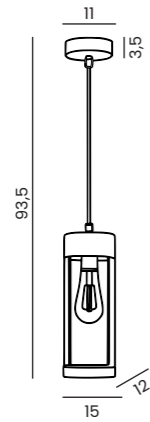

LANTERN PENDANT E27 IP54 NEW

Code / Color	Light source	Protection class	Material	Finish
● AZ6829 black/clear	1x E27 only LED	IP54	Aluminium / Glass	Matt / Shiny