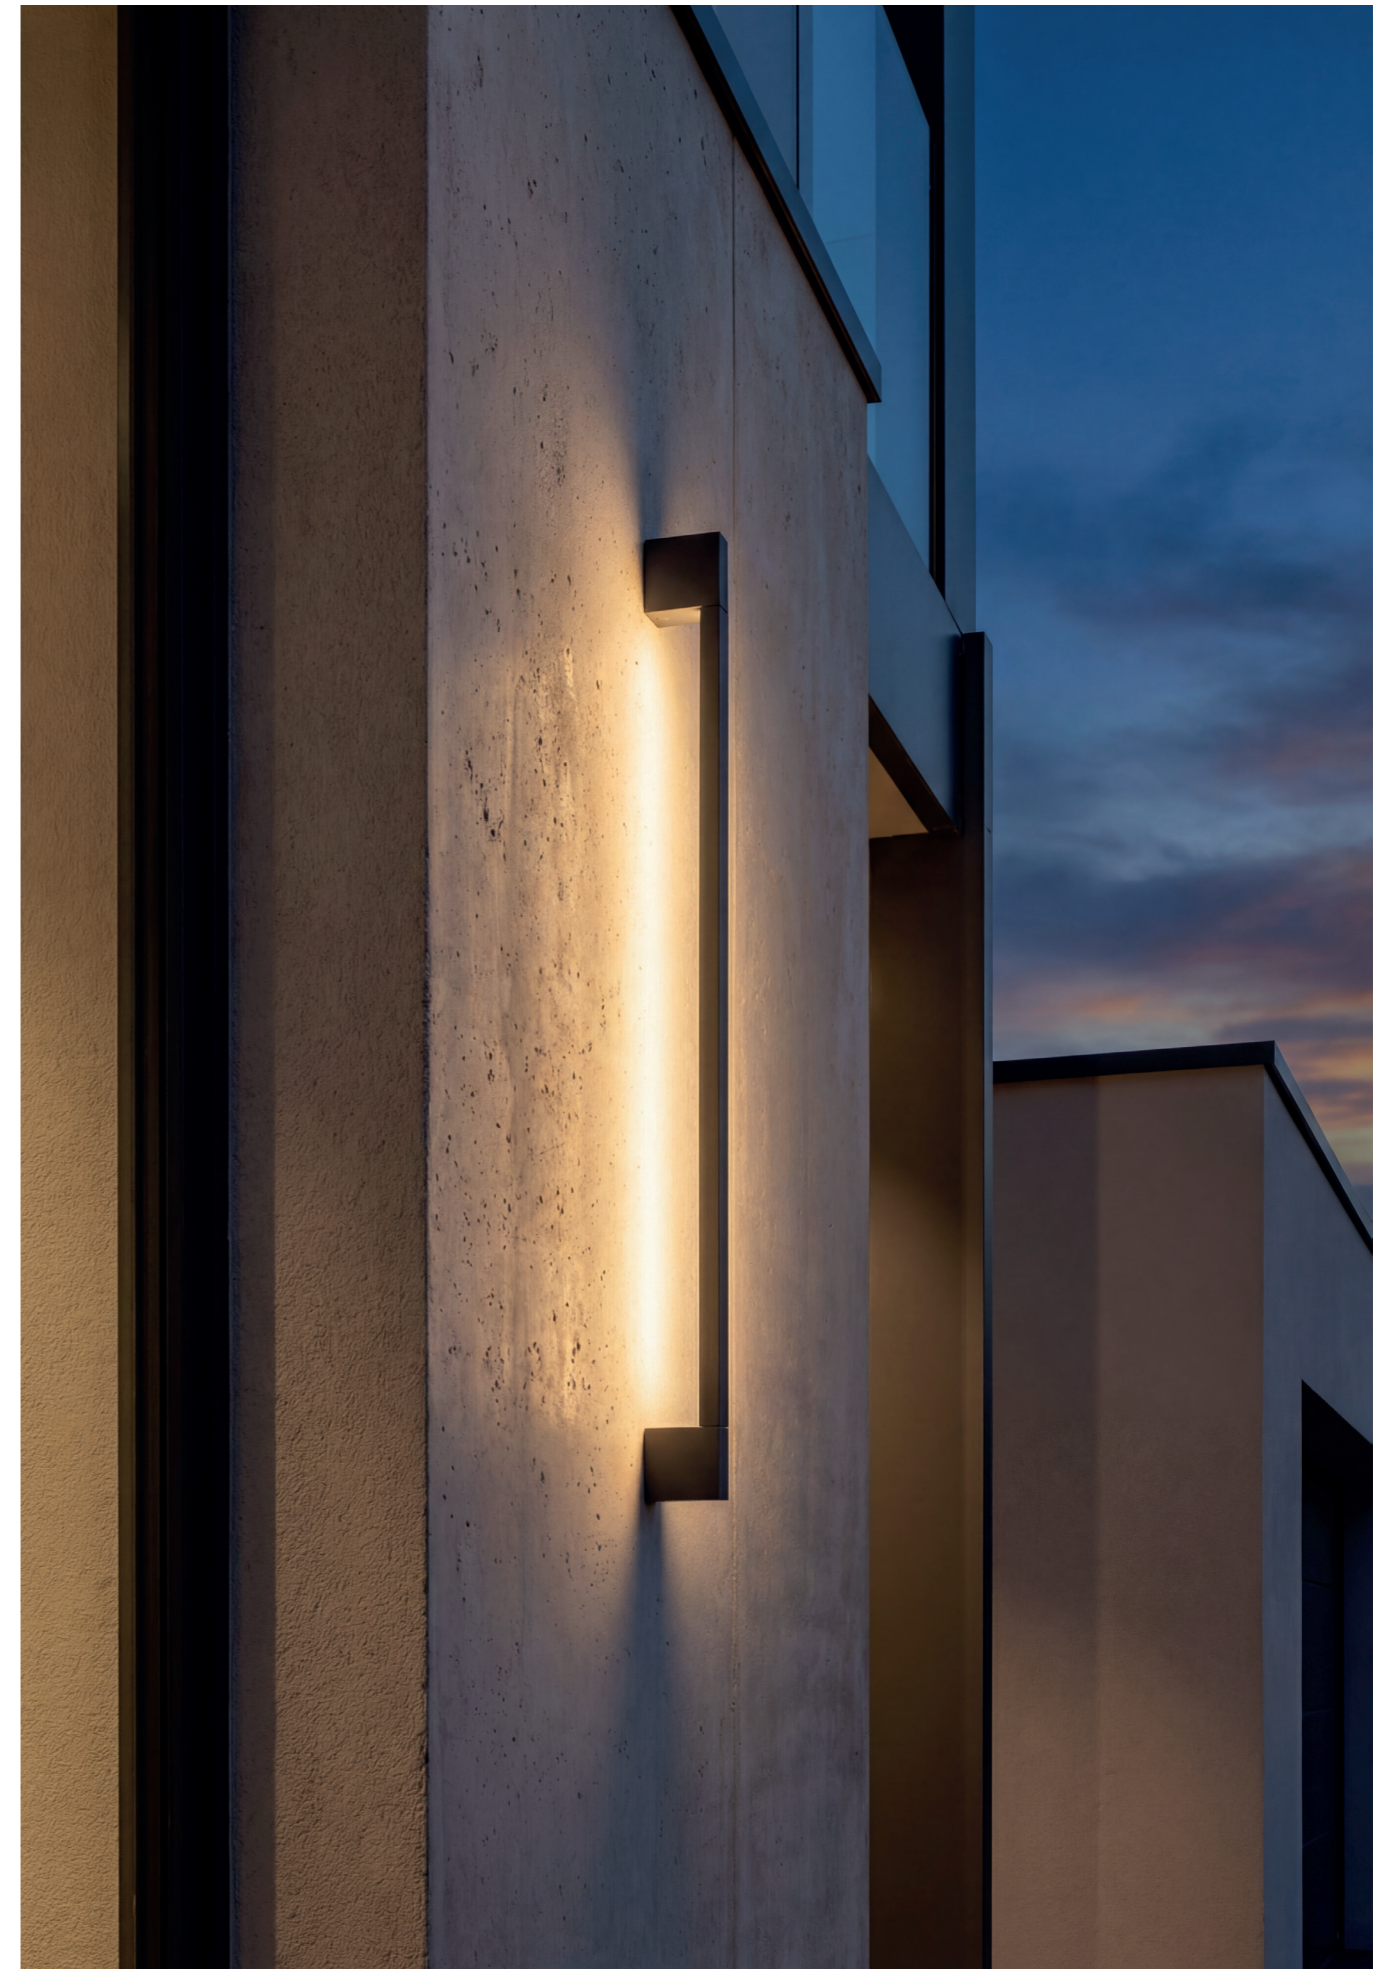

GUSTO 90 WALL IP54 3000/4000K NEW

Code / Color	Light source	Power	Lumens	Kelvins	Protection class	Material	Finish
● AZ6839 black	1x LED integrated	9W	365lm	3000K	IP54	Aluminium	Matt
● AZ6840 dark grey	1x LED integrated	9W	365lm	3000K	IP54	Aluminium	Matt
● AZ6843 black	1x LED integrated	9W	365lm	4000K	IP54	Aluminium	Matt
● AZ6844 dark grey	1x LED integrated	9W	365lm	4000K	IP54	Aluminium	Matt

GUSTO 120 WALL IP54 3000/4000K NEW

Code / Color	Light source	Power	Lumens	Kelvins	Protection class	Material	Finish
● AZ6837 black	1x LED integrated	12W	490lm	3000K	IP54	Aluminium	Matt
● AZ7149 dark grey	1x LED integrated	12W	490lm	3000K	IP54	Aluminium	Matt
● AZ6841 black	1x LED integrated	12W	490lm	4000K	IP54	Aluminium	Matt
● AZ7150 dark grey	1x LED integrated	12W	490lm	4000K	IP54	Aluminium	Matt