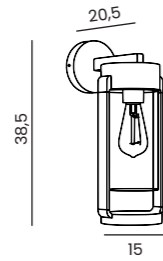

LANTERN WALL E27 IP54 NEW