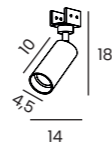

Voltage 48V	Light source 1 x LED Integrated	Power 8W
Lumens 530lm 530lm	Kelvins 3000K 4000K	Beam angle 50°
CRI ≥ 90	Protection level IP65	Material Aluminium
Finish Matt		

- 3000K black AZ6944
- 3000K white AZ6945
- 4000K black AZ6946
- 4000K white AZ6947