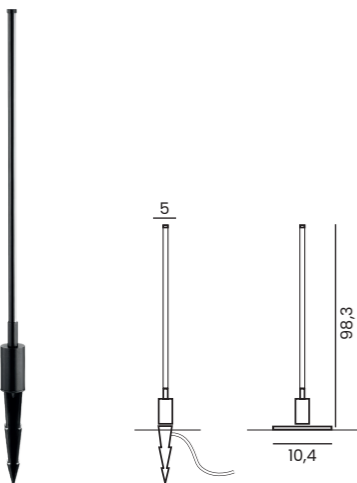

FREDO 98 IP54 4000K

Code / Color	Light source	Power	Lumens	Kelvins	Beam angle	CRI	Protection class	Material	Finish
● AZ5338 black	1x LED integrated	12W	960lm	4000K	120°	≥ 90	IP54	Aluminium / PVC	Matt