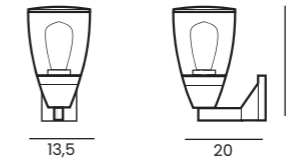

RASMUS WALL IP65

Code / Color	Light source	Protection class	Material	Finish
● AZ4482 black	1x E27 only LED	IP65	Aluminium / PVC	Matt