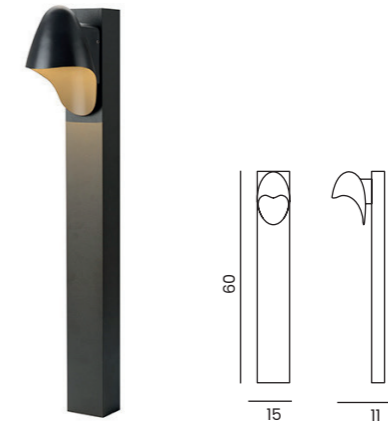

MATERA 600 IP54