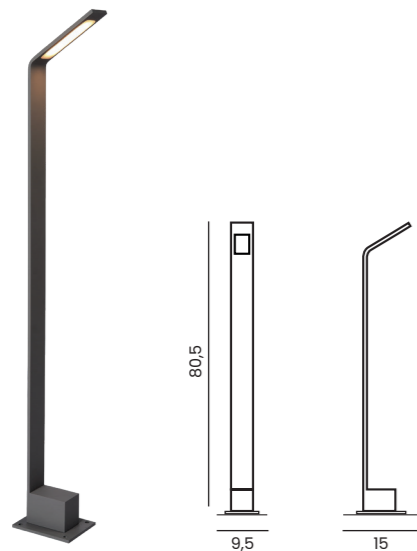

AGAPE 80 IP54

Code / Color	Light source	Power	Lumens	Kelvins	Beam angle	CRI	Protection class	Material	Finish
● AZ3483 dark grey	1x LED integrated	6W	480lm	3000K	0°	≥ 80	IP54	Aluminium	Matt