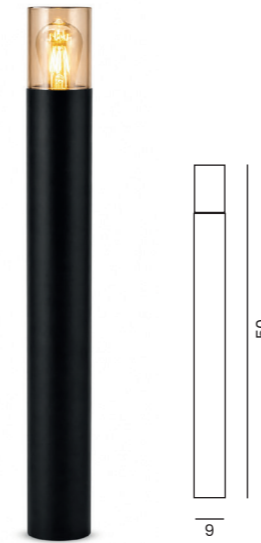

HAGER 50 IP54