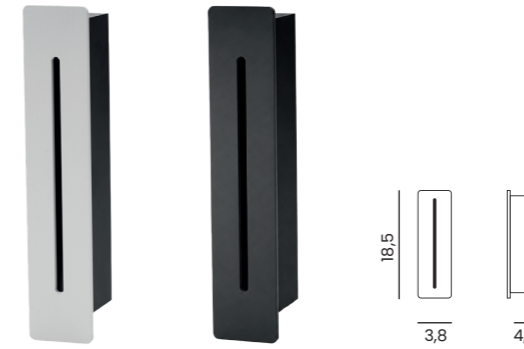

ERIN IP54

Code / Color	Light source	Power	Lumens	Kelvins	CRI	Protection class	Material	Finish
○ AZ6078 white	1x LED integrated	3W	240lm	3000K	≥ 80	IP54	Aluminium	Matt
● AZ6080 black	1x LED integrated	3W	240lm	3000K	≥ 80	IP54	Aluminium	Matt