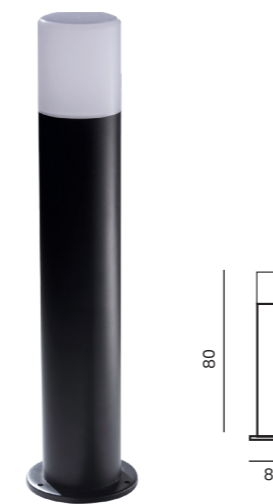

NILS 800 IP44

Code / Color	Light source	Protection class	Material	Finish
● AZ4481 black	1x E27 only LED	IP44	Aluminium / PVC	Matt