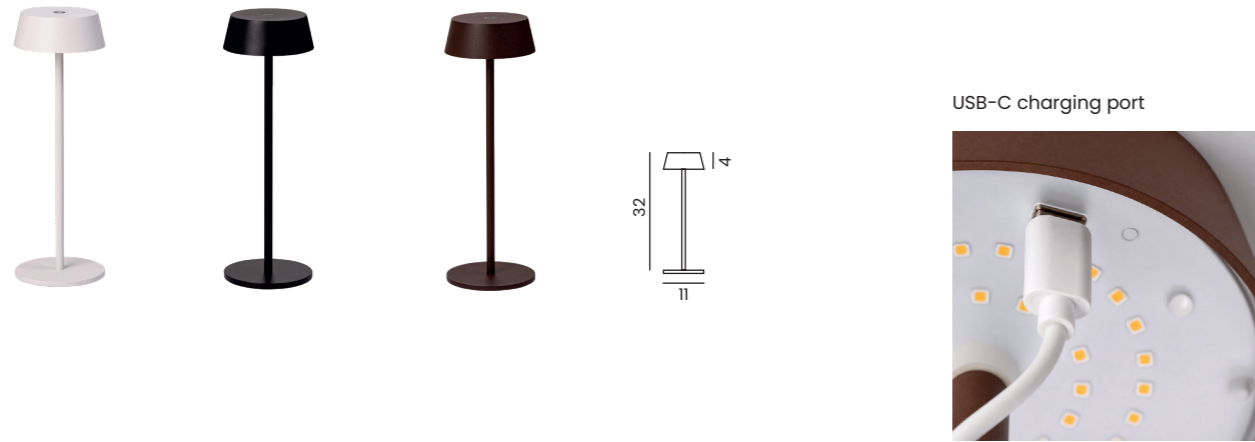

GILBERTO TABLE IP54

Code / Color	Light source	Power	Lumens	Kelvins	Beam angle	CRI	Protection class	Dimmable	Type of control	Material	Finish
○ AZ5334 white	1x LED integrated	2W	160lm	3000K	110°	≥ 80	IP54	Yes	TOUCH DIMMER	Aluminium / PVC	Matt
● AZ5335 black	1x LED integrated	2W	160lm	3000K	110°	≥ 80	IP54	Yes	TOUCH DIMMER	Aluminium / PVC	Matt
● AZ5336 brown	1x LED integrated	2W	160lm	3000K	110°	≥ 80	IP54	Yes	TOUCH DIMMER	Aluminium / PVC	Matt