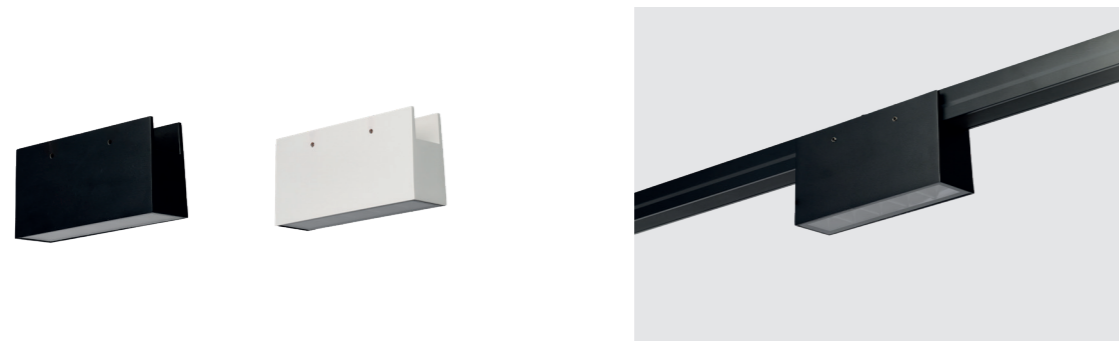

TRACK IP65 CONTROL OPTIONS

**2.4G + PANEL
REMOTE CONTROL 5in1 SET BK**
Code AZ6846

DA4-L DALI LED DIMMER 4-CHANNEL
Code AZ6847

TRACK IP65 LIDO 10W DIMM 3000/4000K NEW

| | | |
|--------------------------|------------------------------------|-----------------------|
| Voltage 48V | Light source 1 x LED Integrated | Power 10W |
| Lumens 600lm 600lm | Kelvins 3000K 4000K | Beam angle 45° |
| CRI ≥ 90 | Protection level IP65 | Material Aluminium |
| Finish Matt | | |