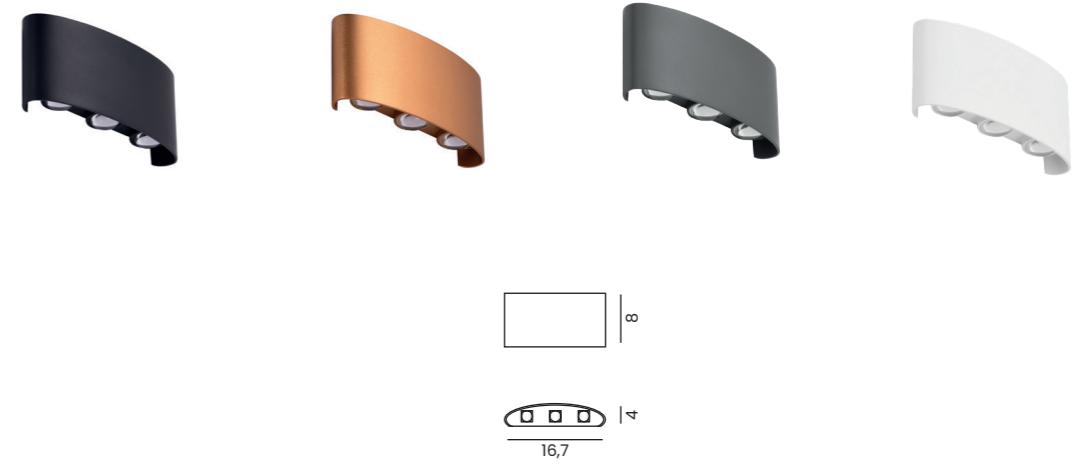

GINNA 3 IP54

Code / Color	Light source	Power	Lumens	Kelvins	CRI	Protection class	Material	Finish
● AZ3484 black	6x LED integrated	6W	480lm	3000K	≥ 80	IP54	Aluminium	Matt
● AZ3485 gold	6x LED integrated	6W	480lm	3000K	≥ 80	IP54	Aluminium	Matt
● AZ4194 dark grey	6x LED integrated	6W	480lm	3000K	≥ 80	IP54	Aluminium	Matt
○ AZ4195 white	6x LED integrated	6W	480lm	3000K	≥ 80	IP54	Aluminium	Matt