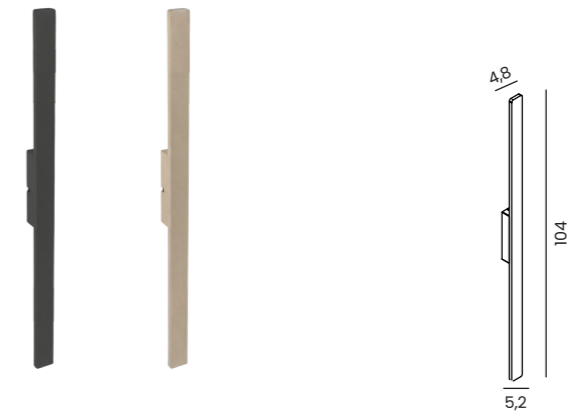

LENNART 100 IP54 3000/4000K

Code / Color	Light source	Power	Lumens	Kelvins	Beam angle	CRI	Protection class	Material	Finish
● AZ5696 black	1x LED integrated	18W	1440lm	3000K	120°	≥ 90	IP54	Aluminium	Matt
● AZ7147 beige	1x LED integrated	18W	1440lm	3000K	120°	≥ 90	IP54	Aluminium	Matt
● AZ5697 black	1x LED integrated	18W	1440lm	4000K	120°	≥ 90	IP54	Aluminium	Matt
● AZ7148 beige	1x LED integrated	18W	1440lm	4000K	120°	≥ 90	IP54	Aluminium	Matt