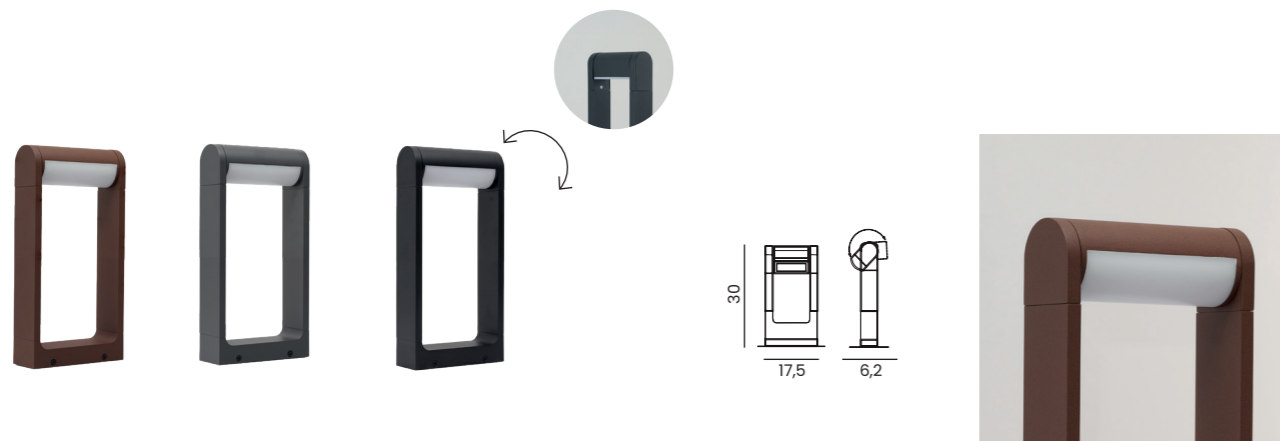

FRAME IP65 30 3000/4000K NEW