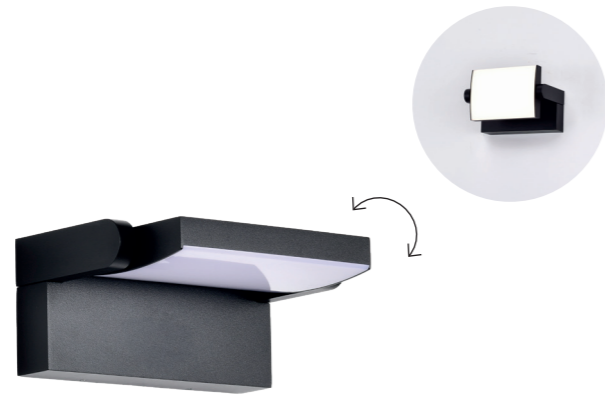

DURANTE IP54 CCT SWITCH NEW