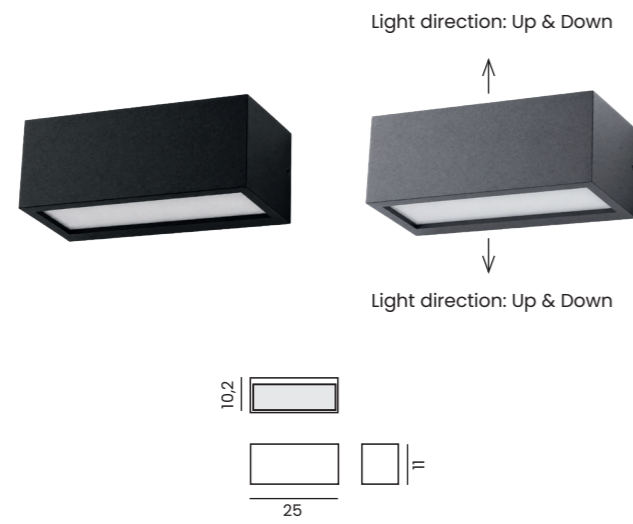

VENTA IP54

Code / Color	Light source	Protection class	Material	Finish
● AZ4350 black / white	1x E27 only LED	IP54	Aluminium / PVC	Matt
● AZ4351 dark grey / white	1x E27 only LED	IP54	Aluminium / PVC	Matt

VENETO IP54

Code / Color	Light source	Protection class	Material	Finish
● AZ4348 black / white	1x E27 only LED	IP54	Aluminium / PVC	Matt
● AZ4349 dark grey / white	1x E27 only LED	IP54	Aluminium / PVC	Matt