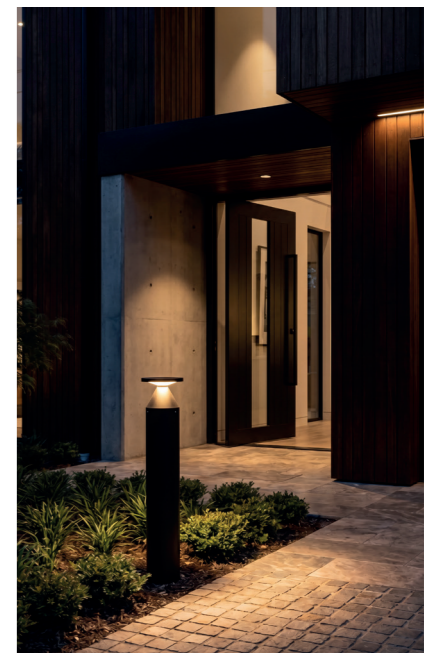

ELIAS 60 IP65 3000/4000K

Code / Color	Light source	Power	Lumens	Kelvins	Beam angle	CRI	Protection class	Material	Finish
● AZ5709 dark grey	1x LED integrated	13W	1040lm	3000K	120°	≥ 90	IP65	Aluminium / PVC	Matt
● AZ5710 dark grey	1x LED integrated	13W	1040lm	4000K	120°	≥ 90	IP65	Aluminium / PVC	Matt