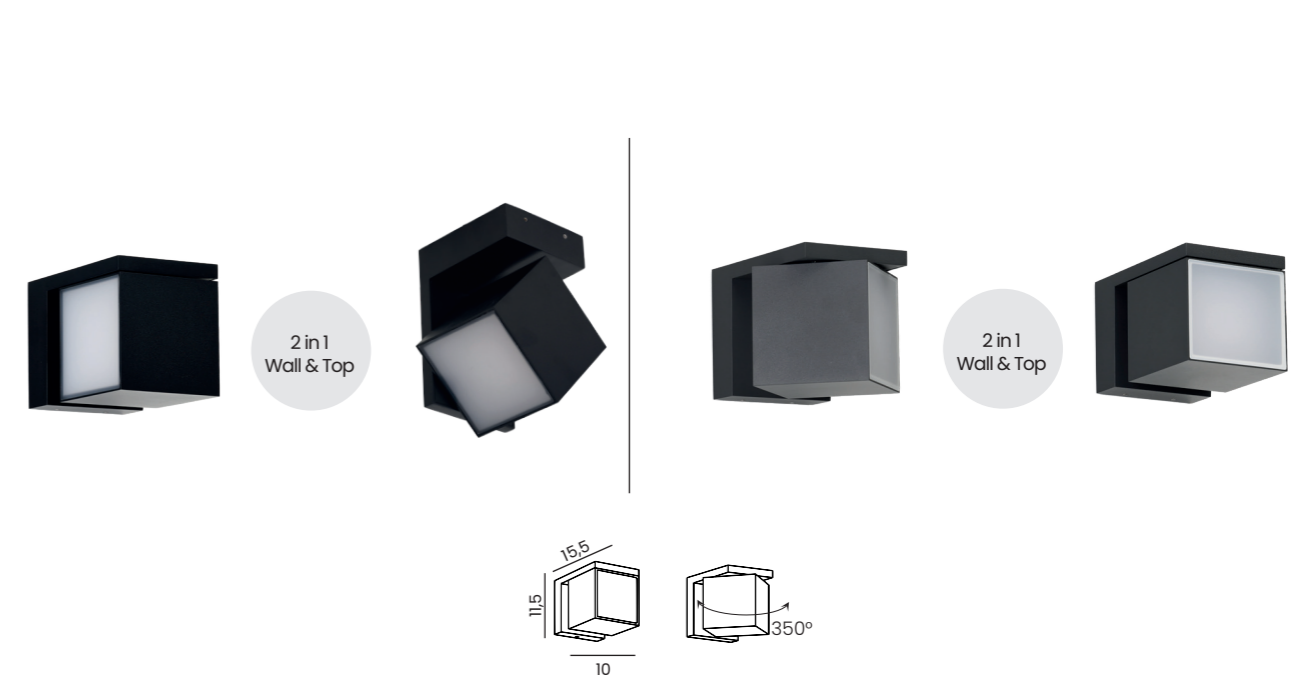

CUBIC IP54 18W 3000/4000K NEW

Code / Color	Light source	Power	Lumens	Kelvins	Protection class	Material	Finish
● AZ6687 black	1x LED integrated	18W	1440lm	3000K	IP54	Aluminium / PVC	Matt
● AZ6689 dark grey	1x LED integrated	18W	1440lm	3000K	IP54	Aluminium / PVC	Matt
● AZ6688 black	1x LED integrated	18W	1440lm	4000K	IP54	Aluminium / PVC	Matt
● AZ6690 dark grey	1x LED integrated	18W	1440lm	4000K	IP54	Aluminium / PVC	Matt