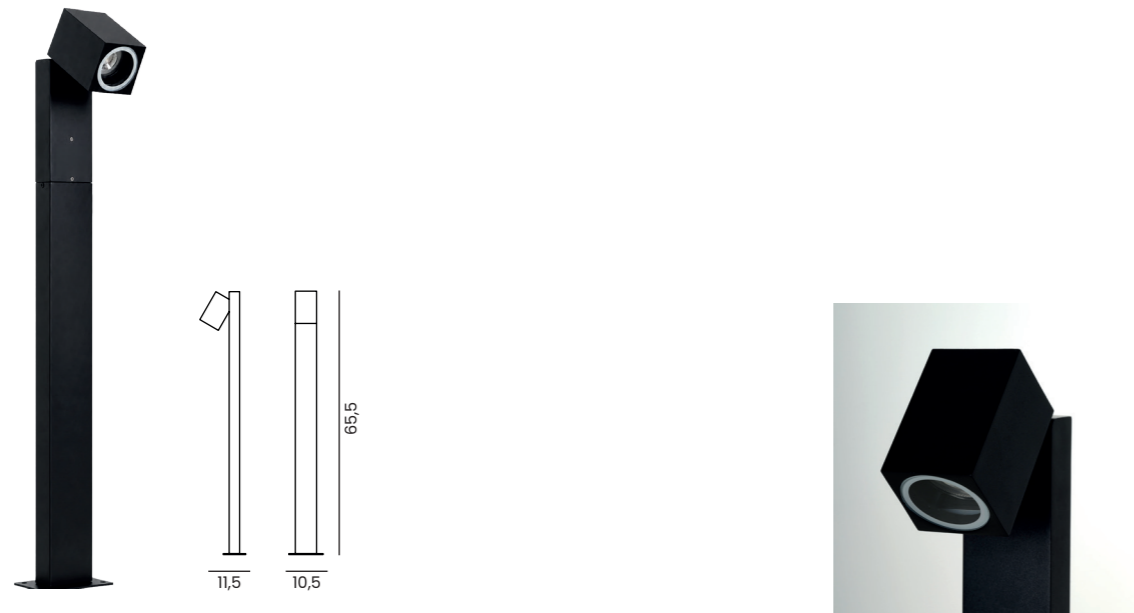

SVAN IP54

Code / Color	Light source	Protection class	Material	Finish
● AZ5859 black / clear	1x GU10 only LED	IP54	Aluminium / Glass	Matt

SVAN SENSOR IP54

Code / Color	Light source	Protection class	Type of control	Material	Finish
● AZ5860 black / clear	1x GU10 only LED	IP54	MOTION SENSOR	Aluminium / Glass	Matt