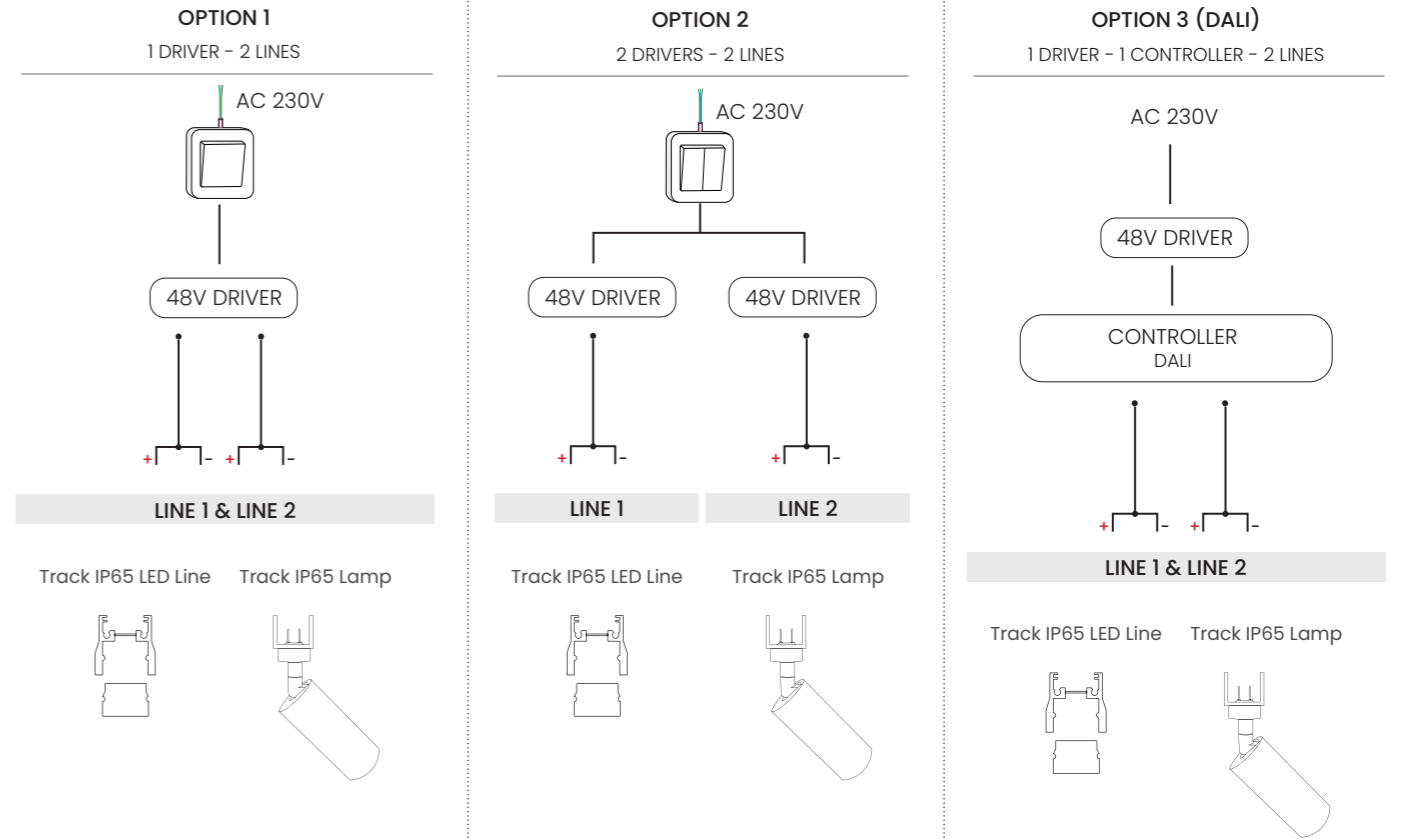

TRACK IP65 CONTROL OPTIONS