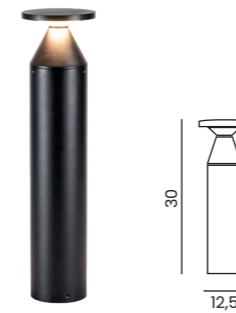

ELIAS 30 IP65 3000/4000K

Code / Color	Light source	Power	Lumens	Kelvins	Beam angle	CRI	Protection class	Material	Finish
● AZ5707 dark grey	1x LED integrated	13W	1040lm	3000K	120°	≥ 90	IP65	Aluminium / PVC	Matt
● AZ5708 dark grey	1x LED integrated	13W	1040lm	4000K	120°	≥ 90	IP65	Aluminium / PVC	Matt