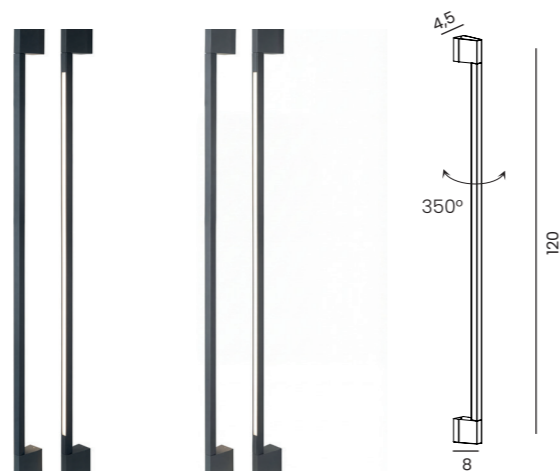

GUSTO 120 WALL IP54 3000/4000K NEW

Code / Color	Light source	Power	Lumens	Kelvins	Protection class	Material	Finish
● AZ6837 black	1x LED integrated	12W	490lm	3000K	IP54	Aluminium	Matt
● AZ7149 dark grey	1x LED integrated	12W	490lm	3000K	IP54	Aluminium	Matt
● AZ6841 black	1x LED integrated	12W	490lm	4000K	IP54	Aluminium	Matt
● AZ7150 dark grey	1x LED integrated	12W	490lm	4000K	IP54	Aluminium	Matt