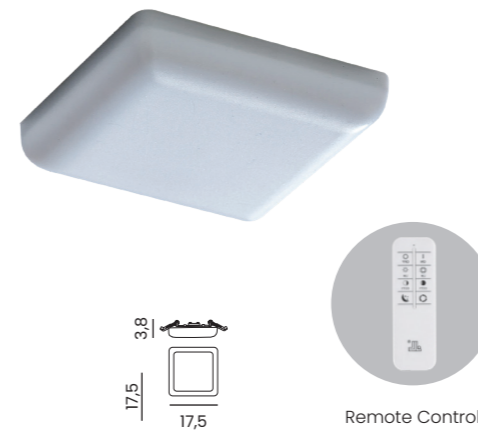

LAMIR S 17 3000/4000K DIMM + REMOTE CONTROL

Code / Color	Light source	Power	Lumens	Kelvins	Beam angle	CRI	Protection class	Dimmable	Type of control	Material	Finish
○ AZ4388 white	1x LED integrated	22W	1760lm	3000K	117°	≥ 90	IP44	Yes	Remote control	Aluminium / PVC	Matt
○ AZ4393 white	1x LED integrated	22W	1760lm	4000K	117°	≥ 90	IP44	Yes	Remote control	Aluminium / PVC	Matt