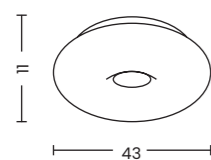

OPTIMUS 43 ROUND IP44

Code / Color	Light source	Protection class	Material	Finish
○ AZI599 white	3x E27 only LED	IP44	Aluminium / Glass	Matt