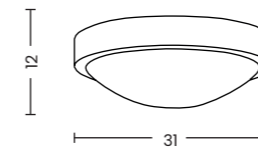

COLETTE 2 IP44

Code / Color	Light source	Protection class	Material	Finish
○ AZI311 white / chrome	2x E27 only LED	IP44	Metal / Glass	Shiny / Matt