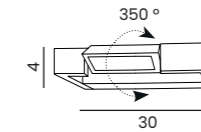

DALI 30 3000/4000K IP44

Code / Color	Light source	Power	Lumens	Kelvins	Protection class	Material	Finish
○ AZ2788 white	1x LED integrated	9W	720lm	3000K	IP44	Aluminium/PVC	Matt
● AZ2883 black	1x LED integrated	9W	720lm	3000K	IP44	Aluminium/PVC	Matt
● AZ5241 gold	1x LED integrated	9W	720lm	3000K	IP44	Aluminium/PVC	Matt
○ AZ2789 white	1x LED integrated	9W	720lm	4000K	IP44	Aluminium/PVC	Matt
● AZ2885 black	1x LED integrated	9W	720lm	4000K	IP44	Aluminium/PVC	Matt
● AZ5242 gold	1x LED integrated	9W	720lm	4000K	IP44	Aluminium/PVC	Matt