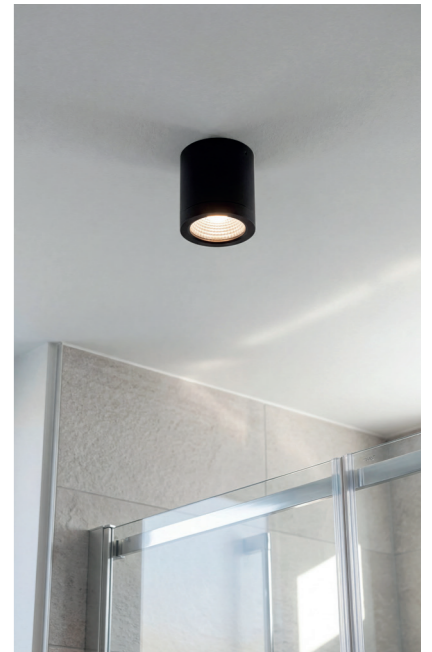

CONYON IP54 15W CCT SWITCH

Code / Color	Light source	Power	Lumens	Kelvins	Beam angle	Protection class	CCT	Type of control	Material	Finish
● AZ6027 black	1x LED integrated	15W	1200lm	3000 / 4000 / 6000K	60°	IP54	Yes	CCT Switch	Aluminium	Matt
○ AZ6028 white	1x LED integrated	15W	1200lm	3000 / 4000 / 6000K	60°	IP54	Yes	CCT Switch	Aluminium	Matt