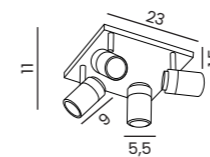

NOEMIE 4 IP44

Code / Color	Light source	Protection class	Material	Finish
● AZ2557 chrome	4x GU10 only LED	IP44	Aluminium / Frosted Glass	Shiny

.....