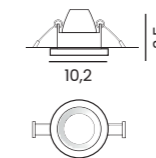

LUCID IP44 10W CCT SWITCH

Code / Color	Light source	Power	Lumens	Kelvins	Beam angle	CRI	Protection class	CCT	Type of control	Material	Finish
● AZ6042 black	1x LED integrated	10W	800lm	3000/4000/6000K	120°	≥ 90	IP44	Yes	CCT Switch	Aluminium / PVC	Matt
○ AZ6043 white	1x LED integrated	10W	800lm	3000/4000/6000K	120°	≥ 90	IP44	Yes	CCT Switch	Aluminium / PVC	Matt