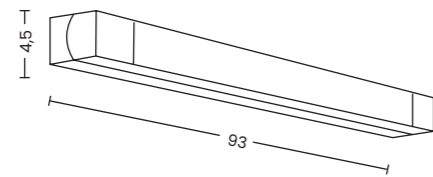

Code / Color	Light source	Protection class	Material	Finish
○ AZI303 white	1x T5 only LED	IP44	Aluminium / PVC	Shiny / Matt

MARGOT 930 IP44

Code / Color	Light source	Protection class	Material	Finish
○ AZI305 white / chrome	1x T5 only LED	IP44	Aluminium / PVC	Shiny