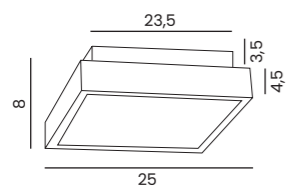

ASTERIA 25 3000/4000K IP44

Code / Color	Light source	Power	Lumens	Kelvins	Protection class	Material	Finish
● AZ2072 chrome	1x LED integrated	18W	1440lm	3000K	IP44	Aluminium/PVC	Shiny
● AZ2478 chrome	1x LED integrated	18W	1440lm	4000K	IP44	Aluminium/PVC	Shiny