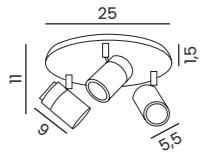

NOEMIE 3 ROUND IP44

Code / Color	Light source	Protection class	Material	Finish
● AZ2556 chrome	4x GU10 only LED	IP44	Aluminium / Frosted Glass	Shiny

.....