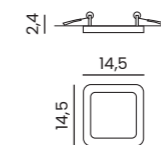

SLIM 15 SQUARE 3000/4000K IP44

Code / Color	Light source	Power	Lumens	Kelvins	Beam angle	CRI	Protection class	Material	Finish
● AZ2836 black	1x LED integrated	11W	880lm	3000K	112°	≥ 90	IP44	Aluminium / PVC	Matt
○ AZ2837 white	1x LED integrated	11W	880lm	3000K	112°	≥ 90	IP44	Aluminium / PVC	Matt