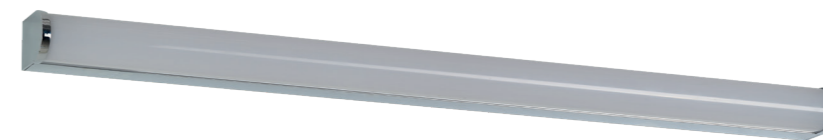

PETRA 90 3000/4000K IP44

Code / Color	Light source	Power	Lumens	Kelvins	Protection class	Material	Finish
● AZ2471 chrome	1x LED integrated	23W	1586lm	3000K	IP44	Aluminium/PVC	Shiny