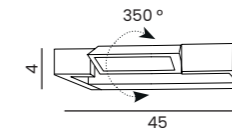

DALI 45 3000/4000K IP44

Code / Color	Light source	Power	Lumens	Kelvins	Protection class	Material	Finish
○ AZ2790 white	1x LED integrated	12W	1136lm	3000K	IP44	Aluminium/PVC	Matt
● AZ2892 black	1x LED integrated	12W	1136lm	3000K	IP44	Aluminium/PVC	Matt
● AZ5243 gold	1x LED integrated	12W	1136lm	3000K	IP44	Aluminium/PVC	Matt
○ AZ2791 white	1x LED integrated	12W	1183lm	4000K	IP44	Aluminium/PVC	Matt
● AZ2893 black	1x LED integrated	12W	1183lm	4000K	IP44	Aluminium/PVC	Matt
● AZ5244 gold	1x LED integrated	12W	1183lm	4000K	IP44	Aluminium/PVC	Matt