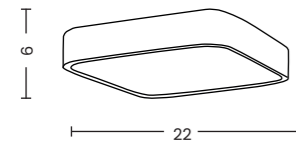

Code / Color	Light source	Protection class	Material	Finish
● AZI308 chrome	2x E27 only LED	IP44	Aluminium / PVC	Shiny / Matt
● AZI4146 black	2x E27 only LED	IP44	Aluminium / PVC	Matt

RITA IP54

Code / Color	Light source	Protection class	Material	Finish
○ AZI307 white/chrome	2x E27 only LED	IP54	Aluminium / Glass	Shiny / Matt

LUCIE 43 IP44

Code / Color	Light source	Protection class	Material	Finish
● AZI309 chrome	3x E27 only LED	IP44	Aluminium / PVC	Shiny / Matt
● AZI4147 black	3x E27 only LED	IP44	Aluminium / PVC	Matt