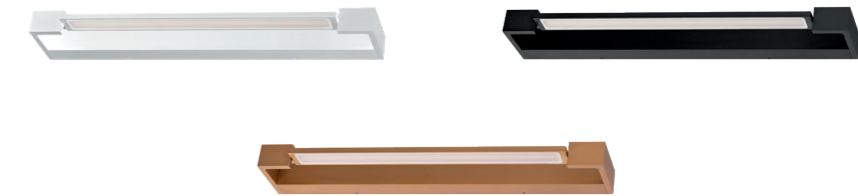

DALI 45 3000/4000K IP44

Code / Color	Light source	Power	Lumens	Kelvins	Protection class	Material	Finish
○ AZ2790 white	1x LED integrated	12W	1136lm	3000K	IP44	Aluminium/PVC	Matt
● AZ2892 black	1x LED integrated	12W	1136lm	3000K	IP44	Aluminium/PVC	Matt
● AZ5243 gold	1x LED integrated	12W	1136lm	3000K	IP44	Aluminium/PVC	Matt
○ AZ2791 white	1x LED integrated	12W	1183lm	4000K	IP44	Aluminium/PVC	Matt
● AZ2893 black	1x LED integrated	12W	1183lm	4000K	IP44	Aluminium/PVC	Matt
● AZ5244 gold	1x LED integrated	12W	1183lm	4000K	IP44	Aluminium/PVC	Matt