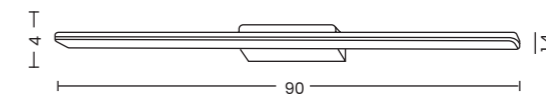

EPSILON 90 3000/4000K IP44

Code / Color	Light source	Power	Lumens	Kelvins	Protection class	Material	Finish
● AZ3349 black	1x LED integrated	27W	1351lm	3000K	IP44	Aluminium/PVC	Matt
○ AZ5694 white	1x LED integrated	27W	1351lm	3000K	IP44	Aluminium/PVC	Matt
● AZ3350 black	1x LED integrated	27W	1313lm	4000K	IP44	Aluminium/PVC	Matt
○ AZ5695 white	1x LED integrated	27W	1313lm	4000K	IP44	Aluminium/PVC	Matt