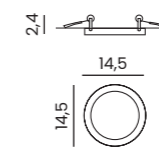

SLIM 15 ROUND 3000/4000K IP44