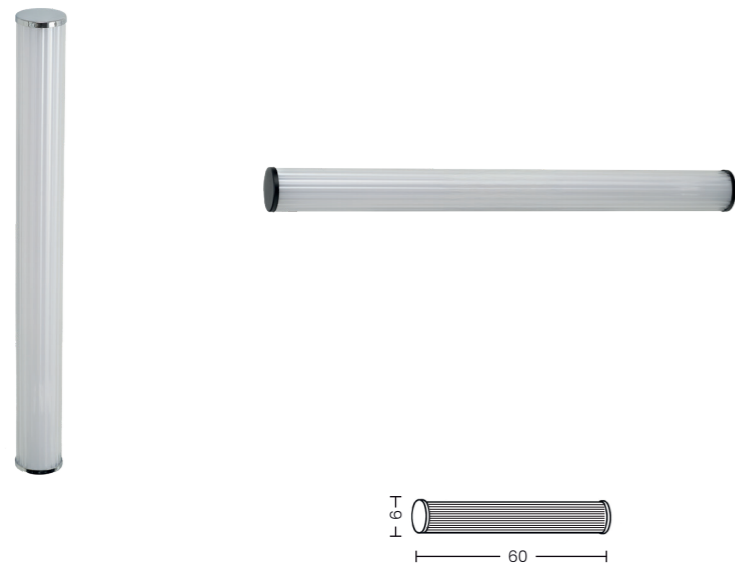

PRONTO WALL 60 IP44 CCT SWITCH NEW