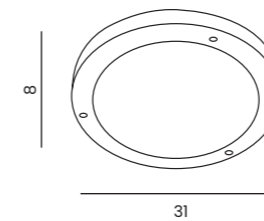

UMBRA 31 ROUND IP44

Code / Color	Light source	Protection class	Material	Finish
● AZ1597 chrome	1x E27 only LED	IP44	Aluminium / Glass	Shiny