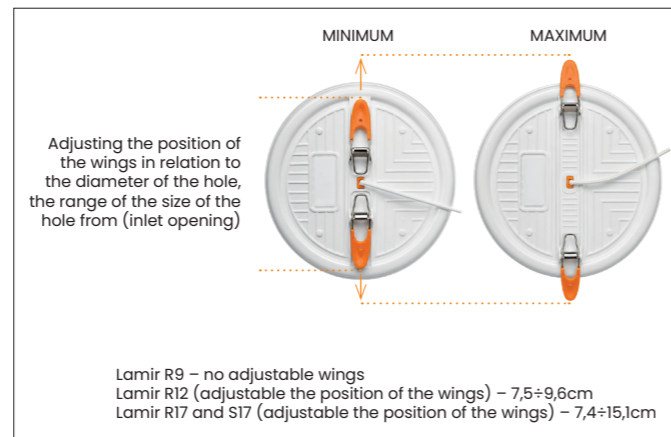

LAMIR R 12 3000/4000K

Code / Color	Light source	Power	Lumens	Kelvins	Beam angle	CRI	Protection class	Material	Finish
○ AZ4385 white	1x LED integrated	16W	1280lm	3000K	120°	≥ 90	IP44	Aluminium / PVC	Matt
○ AZ4386 white	1x LED integrated	16W	1280lm	4000K	120°	≥ 90	IP44	Aluminium / PVC	Matt