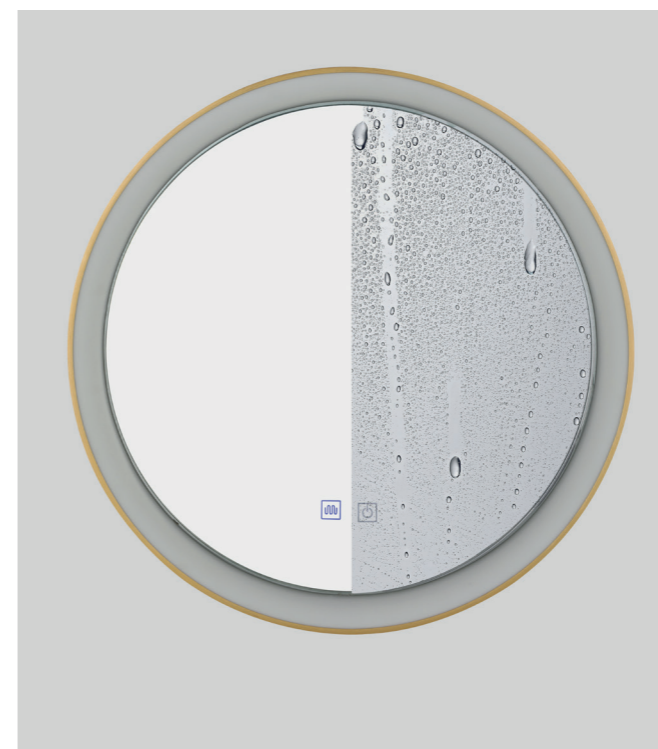

AZZARDO®

Collection 2026/2027

---

aqua

AZZARDO®

Aqua

SERGIO MIRROR 60 HEATED CCT SWITCH

Code / Color	Light source	Power	Lumens	Kelvins	Protection class	DIMM	CCT	Type of control	Material	Finish
● AZ5819 black	1x LED integrated	40W	3200lm	3000/4000K	IP44	Yes	Yes	TOUCH SWITCHES	Aluminium/PVC/Glass	Matt
● AZ5820 gold	1x LED integrated	40W	3200lm	3000/4000K	IP44	Yes	Yes	TOUCH SWITCHES	Aluminium/PVC/Glass	Matt