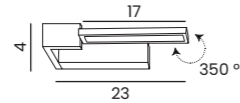

DALEN 3000/4000K

Code / Color	Light source	Power	Lumens	Kelvins	Protection class	Material	Finish
● AZ2959 black	1x LED integrated	12W	894lm	3000K	IP20	Aluminium/PVC	Matt
○ AZ2960 white	1x LED integrated	12W	894lm	3000K	IP20	Aluminium/PVC	Matt
● AZ5251 gold	1x LED integrated	12W	894lm	3000K	IP20	Aluminium/PVC	Matt
● AZ2961 black	1x LED integrated	12W	960lm	4000K	IP20	Aluminium/PVC	Matt
○ AZ2962 white	1x LED integrated	12W	960lm	4000K	IP20	Aluminium/PVC	Matt
● AZ5252 gold	1x LED integrated	12W	960lm	4000K	IP20	Aluminium/PVC	Matt