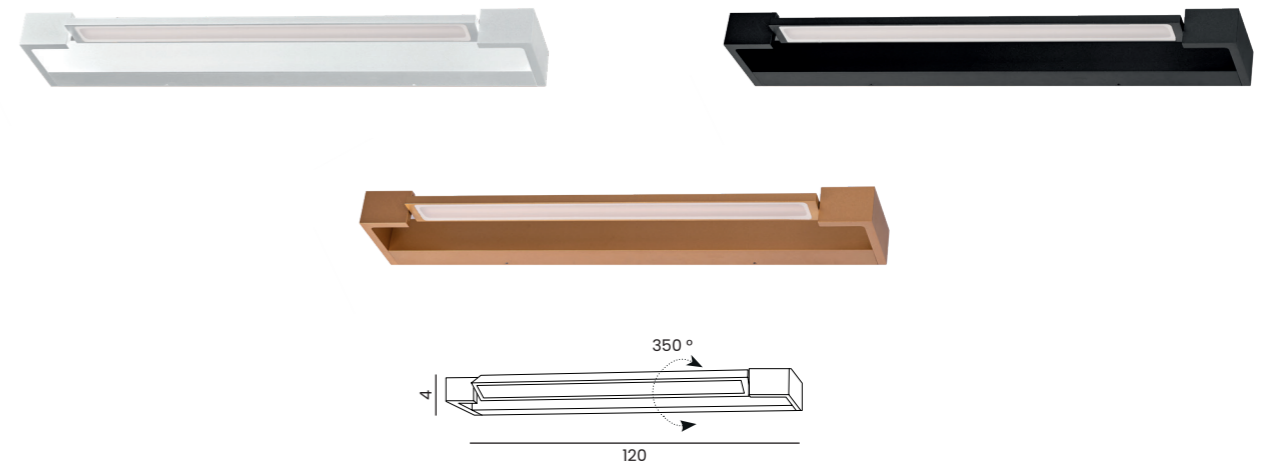

DALI 120 3000/4000K IP44

Code / Color	Light source	Power	Lumens	Kelvins	Protection class	Material	Finish
○ AZ2792 white	1x LED integrated	36W	3278lm	3000K	IP44	Aluminium/PVC	Matt
● AZ2894 black	1x LED integrated	36W	3278lm	3000K	IP44	Aluminium/PVC	Matt
● AZ5245 gold	1x LED integrated	36W	3278lm	3000K	IP44	Aluminium/PVC	Matt
○ AZ2793 white	1x LED integrated	36W	3564lm	4000K	IP44	Aluminium/PVC	Matt
● AZ2895 black	1x LED integrated	36W	3564lm	4000K	IP44	Aluminium/PVC	Matt
● AZ5246 gold	1x LED integrated	36W	3564lm	4000K	IP44	Aluminium/PVC	Matt