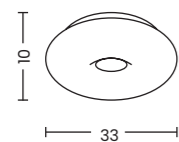

OPTIMUS 33 ROUND IP44