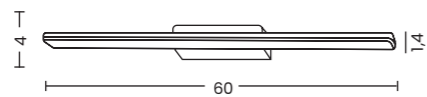

EPSILON 60 3000/4000K IP44

Code / Color	Light source	Power	Lumens	Kelvins	Protection class	Material	Finish
● AZ3347 black	1x LED integrated	18W	825lm	3000K	IP44	Aluminium/PVC	Matt
○ AZ5692 white	1x LED integrated	18W	825lm	3000K	IP44	Aluminium/PVC	Matt
● AZ3348 black	1x LED integrated	18W	850lm	4000K	IP44	Aluminium/PVC	Matt
○ AZ5693 white	1x LED integrated	18W	850lm	4000K	IP44	Aluminium/PVC	Matt