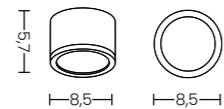

MARTON LED IP44 4000K **NEW**

Code / Color	Light source	Power	Lumens	Kelvins	Protection class	Material	Finish
● AZ6854 black NEW	1x LED integrated	8W	879lm	4000K	IP44	Aluminium	Matt
○ AZ6855 white NEW	1x LED integrated	8W	879lm	4000K	IP44	Aluminium	Matt
● AZ6856 chrome NEW	1x LED integrated	8W	918lm	4000K	IP44	Aluminium	Shiny
● AZ6857 gold NEW	1x LED integrated	8W	918lm	4000K	IP44	Aluminium	Shiny