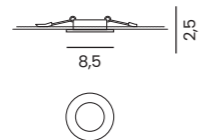

EMILIO 1 IP54