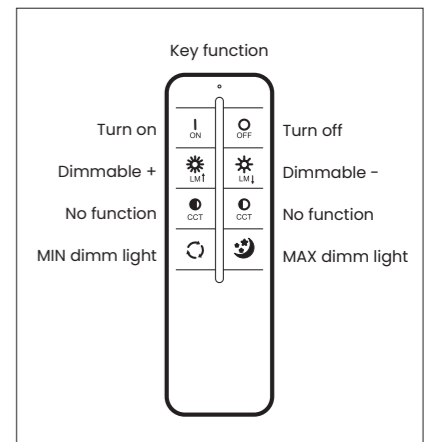

LAMIR S 17 3000/4000K DIMM + REMOTE CONTROL

Code / Color	Light source	Power	Lumens	Kelvins	Beam angle	CRI	Protection class	Dimmable	Type of control	Material	Finish
○ AZ4388 white	1x LED integrated	22W	1760lm	3000K	117°	≥ 90	IP44	Yes	Remote control	Aluminium / PVC	Matt
○ AZ4393 white	1x LED integrated	22W	1760lm	4000K	117°	≥ 90	IP44	Yes	Remote control	Aluminium / PVC	Matt