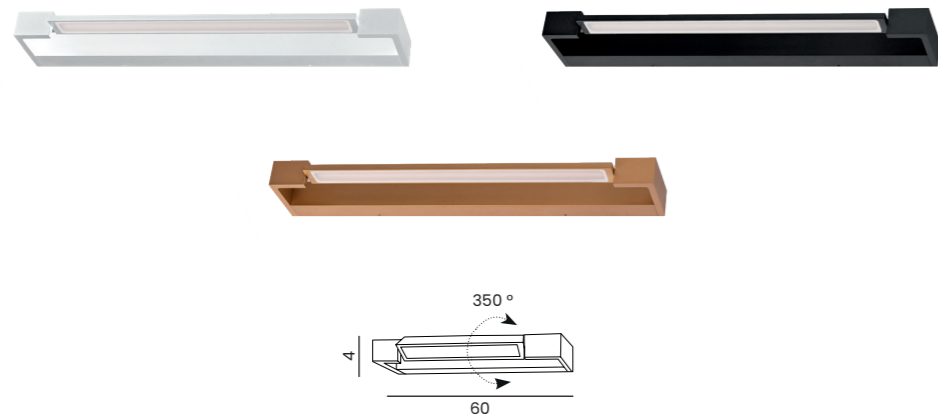

DALI 60 3000/4000K IP44