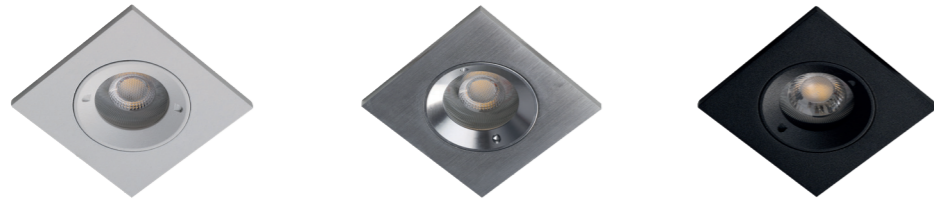

PABLO 1 IP54