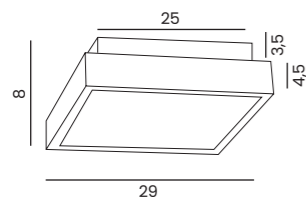

ASTERIA 30 3000K IP44

Code / Color	Light source	Power	Lumens	Kelvins	Protection class	Material	Finish
● AZ2073 chrome	1x LED integrated	24W	1920lm	3000K	IP44	Aluminium/PVC	Shiny