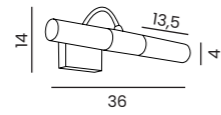

LILIANE IP44

Code / Color	Light source	Protection class	Material	Finish
○ AZI297 white	2x G9 only LED	IP44	Metal / Glass	Shiny / Matt