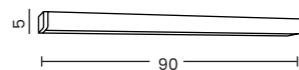

PETER 90 3000/4000K IP44