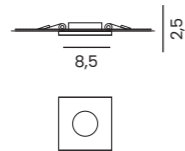

KANT S IP44

Code / Color	Light source	Protection class	Material	Finish
● AZ6049 black	1x GU10 only LED	IP44	Aluminium	Matt
○ AZ6050 white	1x GU10 only LED	IP44	Aluminium	Matt
● AZ6051 gold	1x GU10 only LED	IP44	Aluminium	Shiny