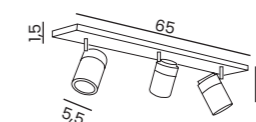

NOEMIE 3 IP44

Code / Color	Light source	Protection class	Material	Finish
● AZ1306 chrome	3x GU10 only LED	IP44	Aluminium / Frosted Glass	Shiny
● AZ4138 black	3x GU10 only LED	IP44	Aluminium / Frosted Glass	Matt