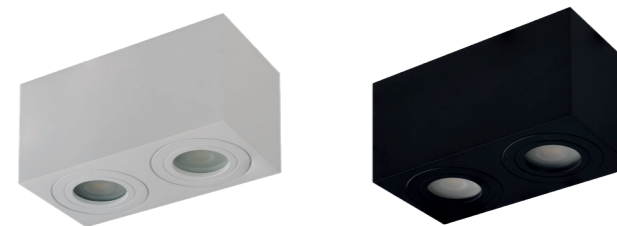

BRANT 2 SQUARE IP44

Code / Color	Light source	Protection class	Material	Finish
○ AZ2823 white	2x GU10 only LED	IP44	Aluminium / Glass	Matt
● AZ2879 black	2x GU10 only LED	IP44	Aluminium / Glass	Matt