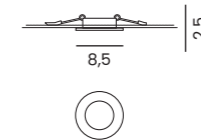

KANT R IP44

Code / Color	Light source	Protection class	Material	Finish
● AZ6046 black	1x GU10 only LED	IP44	Aluminium	Matt
○ AZ6047 white	1x GU10 only LED	IP44	Aluminium	Matt
● AZ6048 gold	1x GU10 only LED	IP44	Aluminium	Shiny