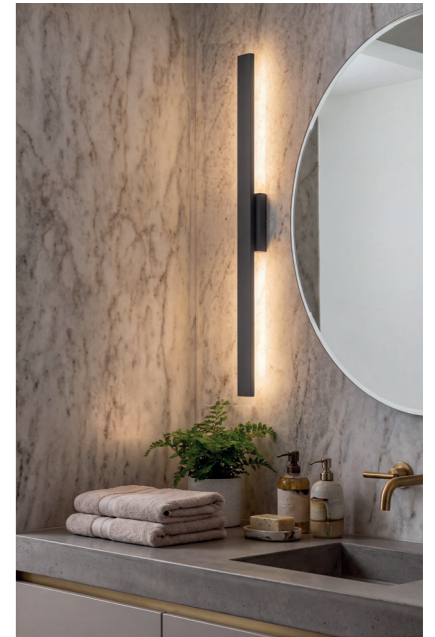

LENNART 100 IP54 3000/4000K

Code / Color	Light source	Power	Lumens	Kelvins	Beam angle	CRI	Protection class	Material	Finish
● AZ5696 black	1x LED integrated	18W	1440lm	3000K	120°	≥ 90	IP54	Aluminium	Matt
● AZ7147 beige	1x LED integrated	18W	1440lm	3000K	120°	≥ 90	IP54	Aluminium	Matt
● AZ5697 black	1x LED integrated	18W	1440lm	4000K	120°	≥ 90	IP54	Aluminium	Matt
● AZ7148 beige	1x LED integrated	18W	1440lm	4000K	120°	≥ 90	IP54	Aluminium	Matt