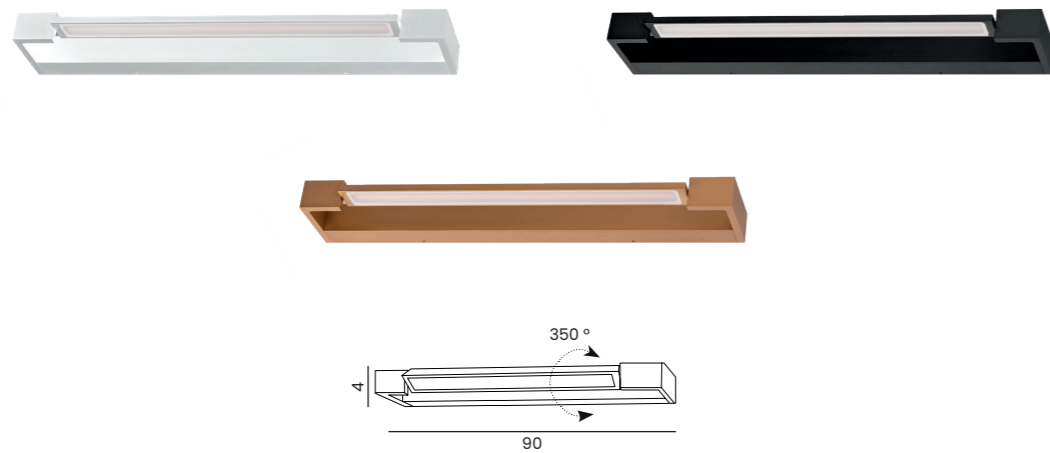

DALI 90 3000/4000K IP44