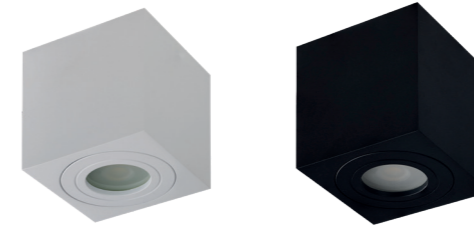

BRANT SQUARE IP44

Code / Color	Light source	Protection class	Material	Finish
● AZ2822 black	1x GU10 only LED	IP44	Aluminium / Glass	Matt
○ AZ2878 white	1x GU10 only LED	IP44	Aluminium / Glass	Matt