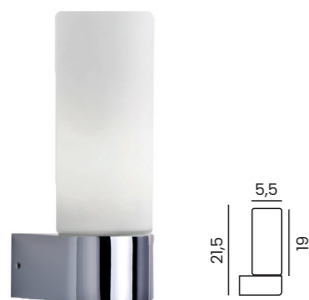

Code / Color	Light source	Protection class	Material	Finish
○ AZI604 white	1x G9 only LED	IP44	Metal / Glass	Matt

GAIA 2 IP44

Code / Color	Light source	Protection class	Material	Finish
○ AZI603 white	2x G9 only LED	IP44	Metal / Glass	Matt