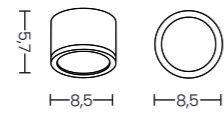

MARTON LED IP44 3000K **NEW**