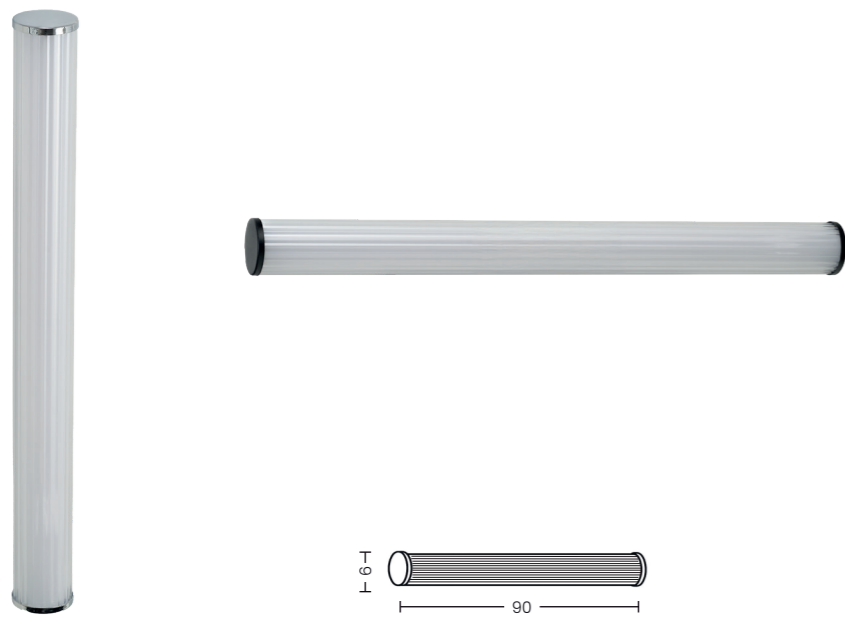

PRONTO WALL 90 IP44 CCT SWITCH NEW