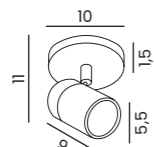

NOEMIE 1 IP44