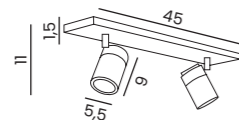

NOEMIE 2 IP44