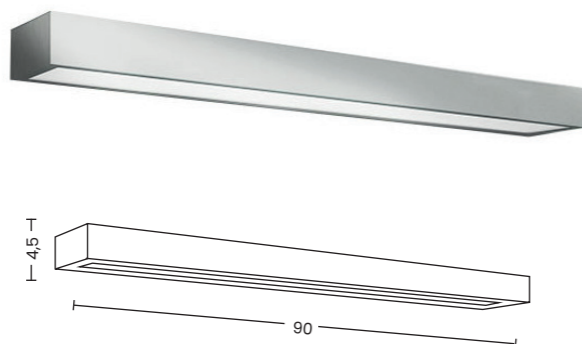

RADO 90 3000/4000K IP44

Code / Color	Light source	Power	Lumens	Kelvins	Protection class	Material	Finish
● AZ2077 chrome	1x LED integrated	25W	983lm	3000K	IP44	Aluminium/Glass	Shiny
● AZ2080 chrome	1x LED integrated	24W	721lm	4000K	IP44	Aluminium/Glass	Shiny
● AZ2083 black	1x LED integrated	24W	721lm	4000K	IP44	Aluminium/Glass	Matt