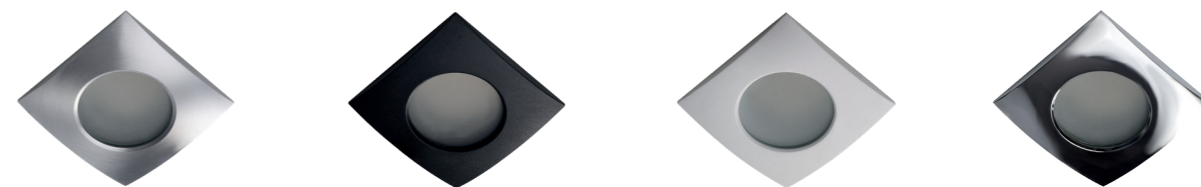

EMILIO 1 IP54

Code / Color	Light source	Protection class	Material	Finish
● AZ0808 chrome	1x GU10 only LED	IP54	Aluminium	Shiny
● AZ0809 black	1x GU10 only LED	IP54	Aluminium	Matt
● AZ0810 aluminium	1x GU10 only LED	IP54	Aluminium	Brushed
○ AZ0871 white	1x GU10 only LED	IP54	Aluminium	Matt

EZIO 1 IP54

Code / Color	Light source	Protection class	Material	Finish
● AZ0811 aluminium	1x GU10 only LED	IP54	Aluminium	Brushed
● AZ0812 black	1x GU10 only LED	IP54	Aluminium	Matt
○ AZ0813 white	1x GU10 only LED	IP54	Aluminium	Matt
● AZ1051 chrome	1x GU10 only LED	IP54	Aluminium	Shiny