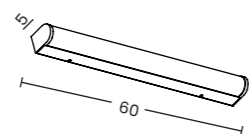

PETRA 60 3000K IP44

Code / Color	Light source	Power	Lumens	Kelvins	Protection class	Material	Finish
● AZ2472 chrome	1x LED integrated	12W	839lm	3000K	IP44	Aluminium/PVC	Shiny