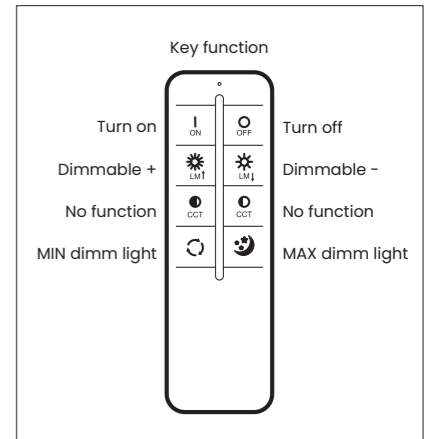

LAMIR R 17 3000/4000K DIMM + REMOTE CONTROL

Code / Color	Light source	Power	Lumens	Kelvins	Beam angle	CRI	Protection class	Dimmable	Type of control	Material	Finish
○ AZ4387 white	1x LED integrated	22W	1760lm	3000K	116°	≥ 90	IP44	Yes	Remote control	Aluminium / PVC	Matt
○ AZ4392 white	1x LED integrated	22W	1760lm	4000K	116°	≥ 90	IP44	Yes	Remote control	Aluminium / PVC	Matt