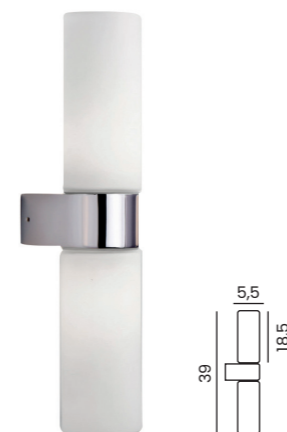

GAIA 2 IP44

Code / Color	Light source	Protection class	Material	Finish
○ AZI603 white	2x G9 only LED	IP44	Metal / Glass	Matt