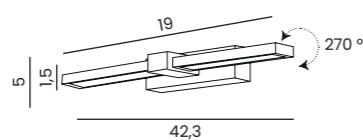

ARNO IP44 CCT SWITCH