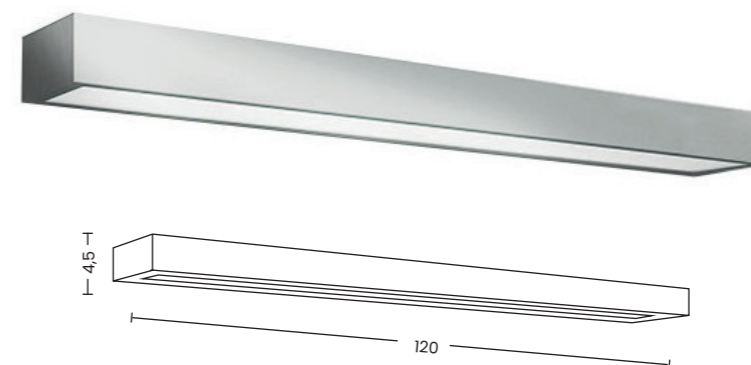

RADO 120 4000K IP44

Code / Color	Light source	Power	Lumens	Kelvins	Protection class	Material	Finish
● AZ2081 chrome	1x LED integrated	29W	1229lm	3000K	IP44	Aluminium/Glass	Shiny