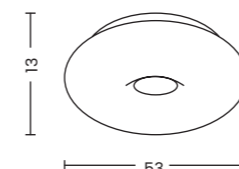

OPTIMUS 53 ROUND IP44