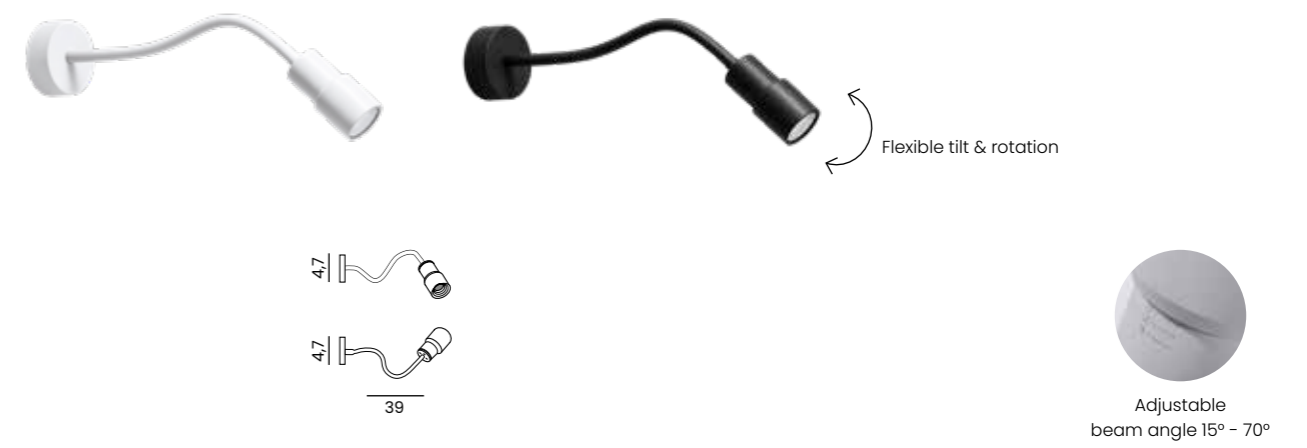

LUMI FLEX

Code / Color	Light source	Power	Lumens	Kelvins	Beam angle	CRI	Protection class	Material	Finish
● AZ4561 black	1x LED integrated	5W	400lm	3000K	15° - 70°	≥ 80	IP20	Aluminium / PVC	Matt
○ AZ4562 white	1x LED integrated	5W	400lm	3000K	15° - 70°	≥ 80	IP20	Aluminium / PVC	Matt