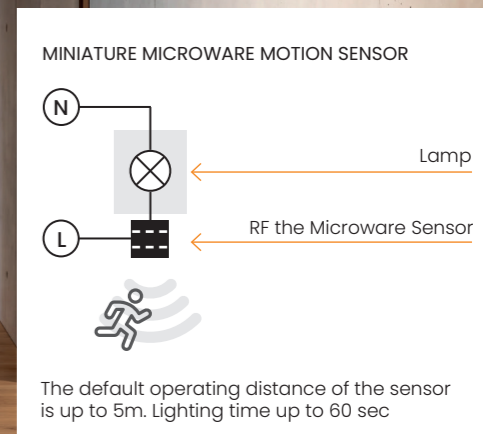

Code / Color	Light source	Power	Lumens	Kelvins	Beam angle	CRI	Protection class	CCT	Type of control	Material	Finish
○ AZ5357 white	1x LED integrated	24W	1920lm	3000/4000/6000K	114°	≥ 90	IP40	Yes	CCT SWITCH MICROWAVE SENSOR	PVC	Matt
● AZ5358 black	1x LED integrated	24W	1920lm	3000/4000/6000K	114°	≥ 90	IP40	Yes	CCT SWITCH MICROWAVE SENSOR	PVC	Matt