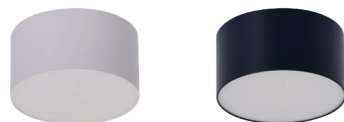

MONZA R 12 3000/4000K

Code / Color	Light source	Power	Lumens	Kelvins	Beam angle	CRI	Protection class	Material	Finish
○ AZ2257 white	1x LED integrated	10W	800lm	3000K	110°	≥ 90	IP20	Aluminium / PVC	Matt
● AZ2259 black	1x LED integrated	10W	800lm	3000K	110°	≥ 90	IP20	Aluminium / PVC	Matt
○ AZ2256 white	1x LED integrated	10W	800lm	4000K	110°	≥ 90	IP20	Aluminium / PVC	Matt
● AZ2258 black	1x LED integrated	10W	800lm	4000K	110°	≥ 90	IP20	Aluminium / PVC	Matt