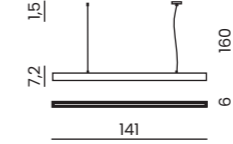

LINNEA 140 PENDANT CCT

Code / Color	Light source	Power	Lumens	Kelvins	Beam angle	CRI	Protection class	CCT	Type of control	Material	Finish
● AZ4571 black	1x LED integrated	58W	4640lm	3000-6000K	108°	≥ 80	IP20	Yes	CCT SWITCH	Aluminium / PVC	Matt
○ AZ4572 white	1x LED integrated	58W	4640lm	3000-6000K	108°	≥ 80	IP20	Yes	CCT SWITCH	Aluminium / PVC	Matt