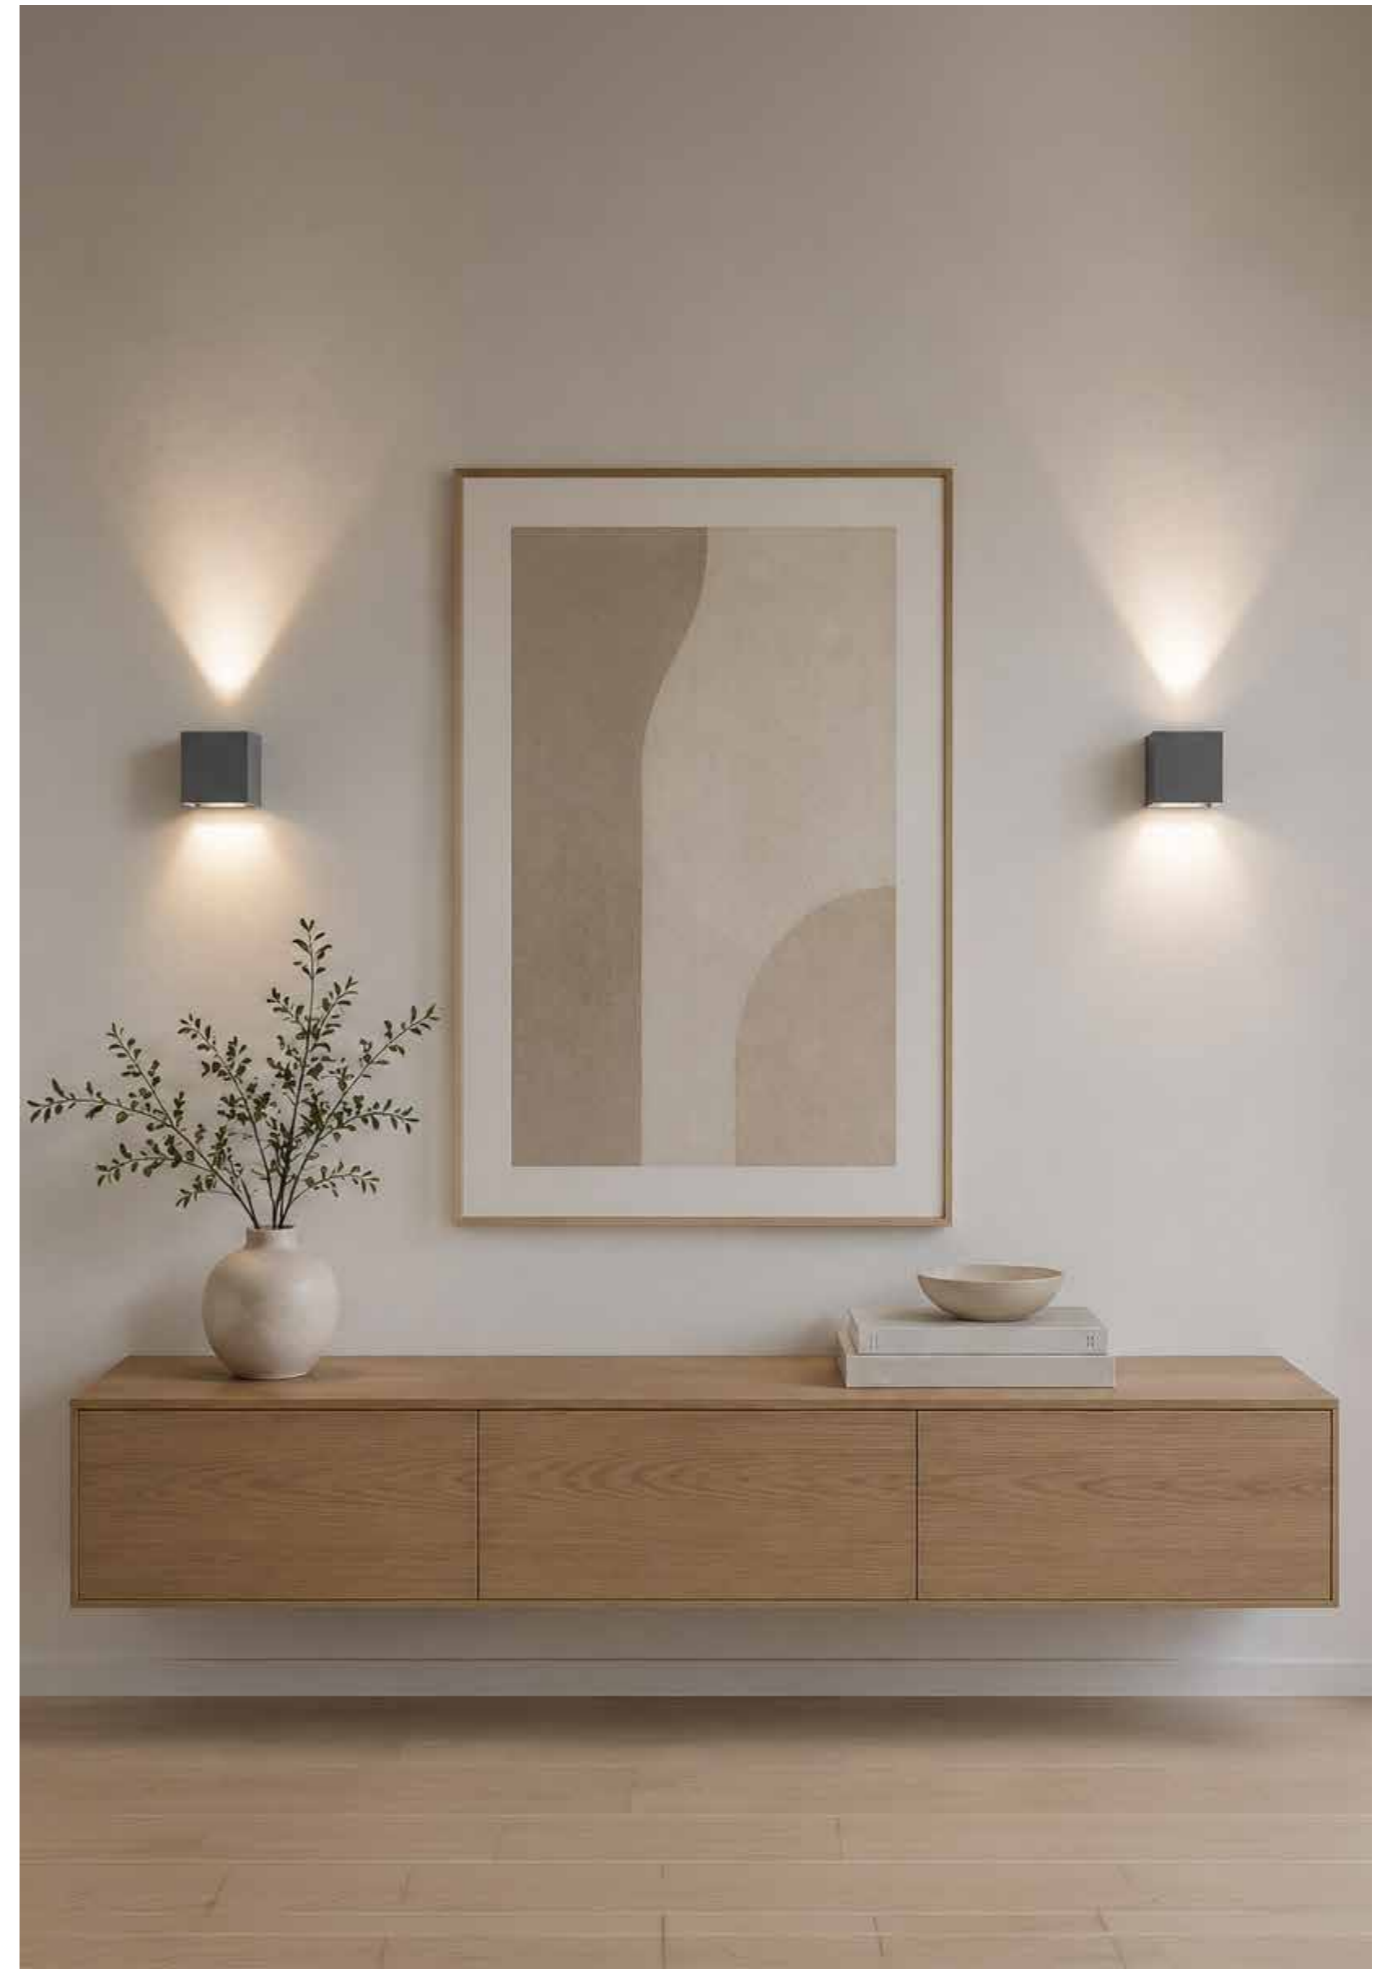

GAMBINO XL WALL IP65 3000/4000K NEW

Code / Color	Light source	Power	Lumens	Kelvins	Beam angle	Protection class	Material	Finish
● AZ7092 dark grey	1x LED integrated	20W	1800lm	3000K	max 90°	IP65	Aluminium	Matt
● AZ7093 dark grey	1x LED integrated	20W	1800lm	4000K	max 90°	IP65	Aluminium	Matt

GAMBINO 3000/4000K IP54

Code / Color	Light source	Power	Lumens	Kelvins	Beam angle	Protection class	Material	Finish
○ AZ0950 white	2x LED integrated	6W	480lm	3000K	max 90°	IP54	Aluminium	Matt
● AZ0957 dark grey	2x LED integrated	6W	480lm	3000K	max 90°	IP54	Aluminium	Matt
● AZ4148 black	2x LED integrated	6W	480lm	3000K	max 90°	IP54	Aluminium	Matt
● AZ4471 dark grey	2x LED integrated	6W	480lm	4000K	max 90°	IP54	Aluminium	Matt
○ AZ4472 white	2x LED integrated	6W	480lm	4000K	max 90°	IP54	Aluminium	Matt