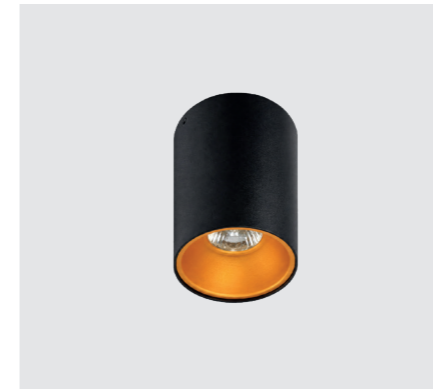

AZ0824 + AZ0823