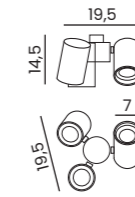

MAKALU 1

Code / Color	Light source	Protection class	Material	Finish
● AZ4210 black	1x GU10 only LED	IP20	Aluminium	Matt
○ AZ4211 white	1x GU10 only LED	IP20	Aluminium	Matt

MAKALU 2

Code / Color	Light source	Protection class	Material	Finish
● AZ4212 black	2x GU10 only LED	IP20	Aluminium	Matt
○ AZ4213 white	2x GU10 only LED	IP20	Aluminium	Matt

MAKALU 3

Code / Color	Light source	Protection class	Material	Finish
● AZ4214 black	3x GU10 only LED	IP20	Aluminium	Matt
○ AZ4215 white	3x GU10 only LED	IP20	Aluminium	Matt