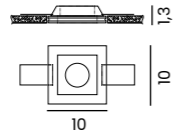

HERA GIPS SQUARE S