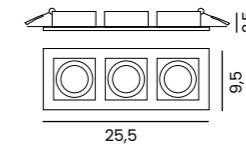

PACO 3

Code / Color	Light source	Protection class	Material	Finish
● AZ0801 aluminium	3x GU10 only LED	IP20	Aluminium	Brushed
○ AZ0802 white	3x GU10 only LED	IP20	Aluminium	Matt
● AZ0803 black	3x GU10 only LED	IP20	Aluminium	Matt