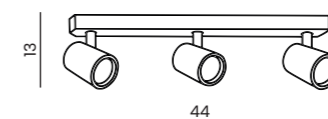

EXO 3 LINE 40 NEW

Code / Color	Light source	Protection class	Material	Finish
● AZ7219 black NEW	3x GU10 only LED	IP20	Aluminium	Matt
○ AZ7220 white NEW	3x GU10 only LED	IP20	Aluminium	Matt
● AZ7221 beige NEW	3x GU10 only LED	IP20	Aluminium	Matt