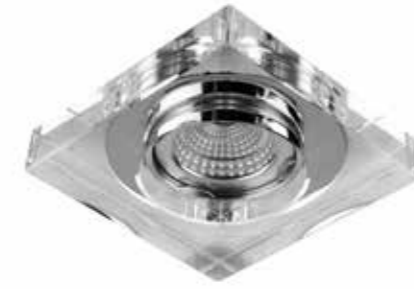

VEKTOR R

Code / Color	Light source	Protection class	Material	Finish
○ AZ1494 clear	1x GU10 only LED	IP20	Crystal / Aluminium	Shiny

VEKTOR S

Code / Color	Light source	Protection class	Material	Finish
○ AZ1495 clear	1x GU10 only LED	IP20	Crystal / Aluminium	Shiny