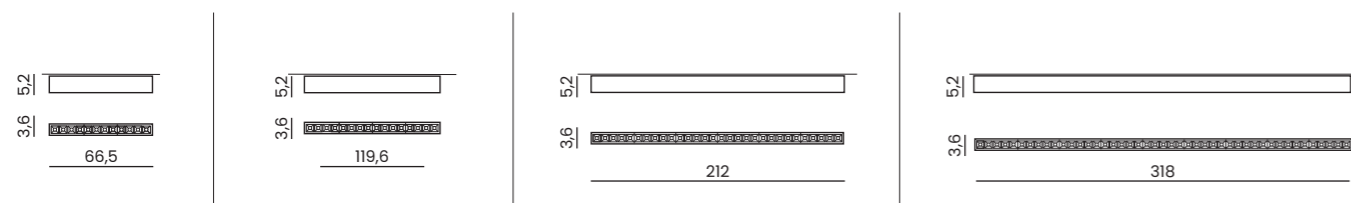

LINELIO PENDANT

LINELIO PENDANT ACCESSORY

- Color/Code
- black AZ5672
 - white AZ5673

LINELIO PENDANT LONG

LINELIO PENDANT ACCESSORY LONG

- Color/Code
- black AZ5674
 - white AZ5675

LINELIO POINTS CCT DIMM

AVAILABLE LENGTHS