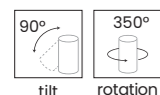

ALIA BASE TOP

Code / Color	Light source	Protection class	Material	Finish
● AZ6220 black	1x GU10 only LED	IP20	Aluminium	Matt
○ AZ6221 white	1x GU10 only LED	IP20	Aluminium	Matt

ALIA base	ALIA rings	ALIA base + ring
<p>ALIA base spot</p> <ul style="list-style-type: none"> ● black AZ6218 ○ white AZ6219 	<p>ALIA rings</p> <ul style="list-style-type: none"> ● black AZ6224 ○ white AZ6225 ● chrome AZ6226 ● black / chrome AZ6227 ● brushed / gold AZ6228 ● gold AZ6229 	
<p>ALIA base top</p> <ul style="list-style-type: none"> ● black AZ6220 ○ white AZ6221 	<p>ALIA rings</p> <ul style="list-style-type: none"> ● black AZ6224 ○ white AZ6225 ● chrome AZ6226 ● black / chrome AZ6227 ● brushed / gold AZ6228 ● gold AZ6229 	