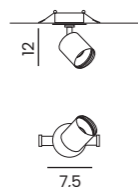

ALIA BASE SPOT

Code / Color	Light source	Protection class	Material	Finish
● AZ6218 black	1x GU10 only LED	IP20	Aluminium	Matt
○ AZ6219 white	1x GU10 only LED	IP20	Aluminium	Matt