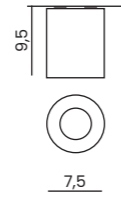

BORIS 1

Code / Color	Light source	Protection class	Material	Finish
○ AZ1054 white	1x GU10 only LED	IP20	Aluminium	Matt
● AZ1110 black	1x GU10 only LED	IP20	Aluminium	Matt