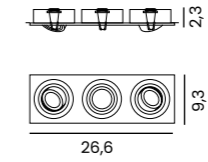

CARO 3S

Code / Color	Light source	Protection class	Material	Finish
○ AZ2439 white	3x GU10 only LED	IP20	Aluminium	Matt
● AZ2440 black	3x GU10 only LED	IP20	Aluminium	Matt
● AZ2441 aluminium	3x GU10 only LED	IP20	Aluminium	Brushed

tilt