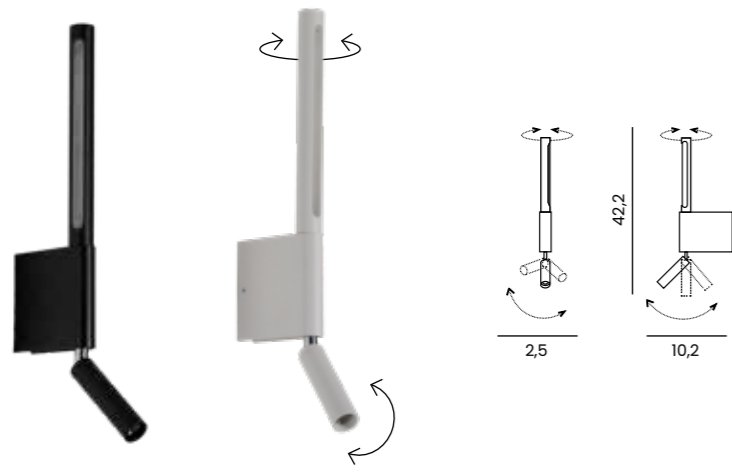

OLIMPIA WALL 2

Code / Color	Light source	Power	Lumens	Kelvins	Beam angle	CRI	Protection class	Material	Finish
● AZ5965 black	2x LED integrated	5 + 3W	400lm + 240lm	3000K	45°	≥ 90	IP20	Aluminium	Matt
○ AZ5966 white	2x LED integrated	5 + 3W	400lm + 240lm	3000K	45°	≥ 90	IP20	Aluminium	Matt