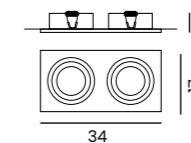

SIRO 1

Code / Color	Light source	Protection class	Material	Finish
○ AZ0768 white	1x ES111 - GU10 only LED	IP20	Aluminium	Matt
● AZ0767 aluminium	1x ES111 - GU10 only LED	IP20	Aluminium	Brushed
● AZ0769 black / aluminium	1x ES111 - GU10 only LED	IP20	Aluminium	Matt / Brushed
● AZ2805 black	1x ES111 - GU10 only LED	IP20	Aluminium	Matt

tilt

SIRO 2

Code / Color	Light source	Protection class	Material	Finish
● AZ0770 aluminium	2x ES111 - GU10 only LED	IP20	Aluminium	Brushed
○ AZ0771 white	2x ES111 - GU10 only LED	IP20	Aluminium	Matt
● AZ0772 black / aluminium	2x ES111 - GU10 only LED	IP20	Aluminium	Matt / Brushed
● AZ2806 black	2x ES111 - GU10 only LED	IP20	Aluminium	Matt

tilt