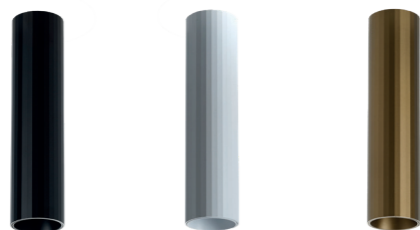

WIKING 10W CCT SWITCH

Code / Color	Light source	Power	Lumens	Kelvins	Beam angle	CRI	Protection class	CCT	Type of control	Material	Finish
● AZ5970 black	1x LED integrated	10W	800lm	3000/4000/6000K	24°	≥ 90	IP20	Yes	CCT SWITCH	Aluminium / PVC	Matt
○ AZ5971 white	1x LED integrated	10W	800lm	3000/4000/6000K	24°	≥ 90	IP20	Yes	CCT SWITCH	Aluminium / PVC	Matt
● AZ5972 gold	1x LED integrated	10W	800lm	3000/4000/6000K	24°	≥ 90	IP20	Yes	CCT SWITCH	Aluminium / PVC	Matt