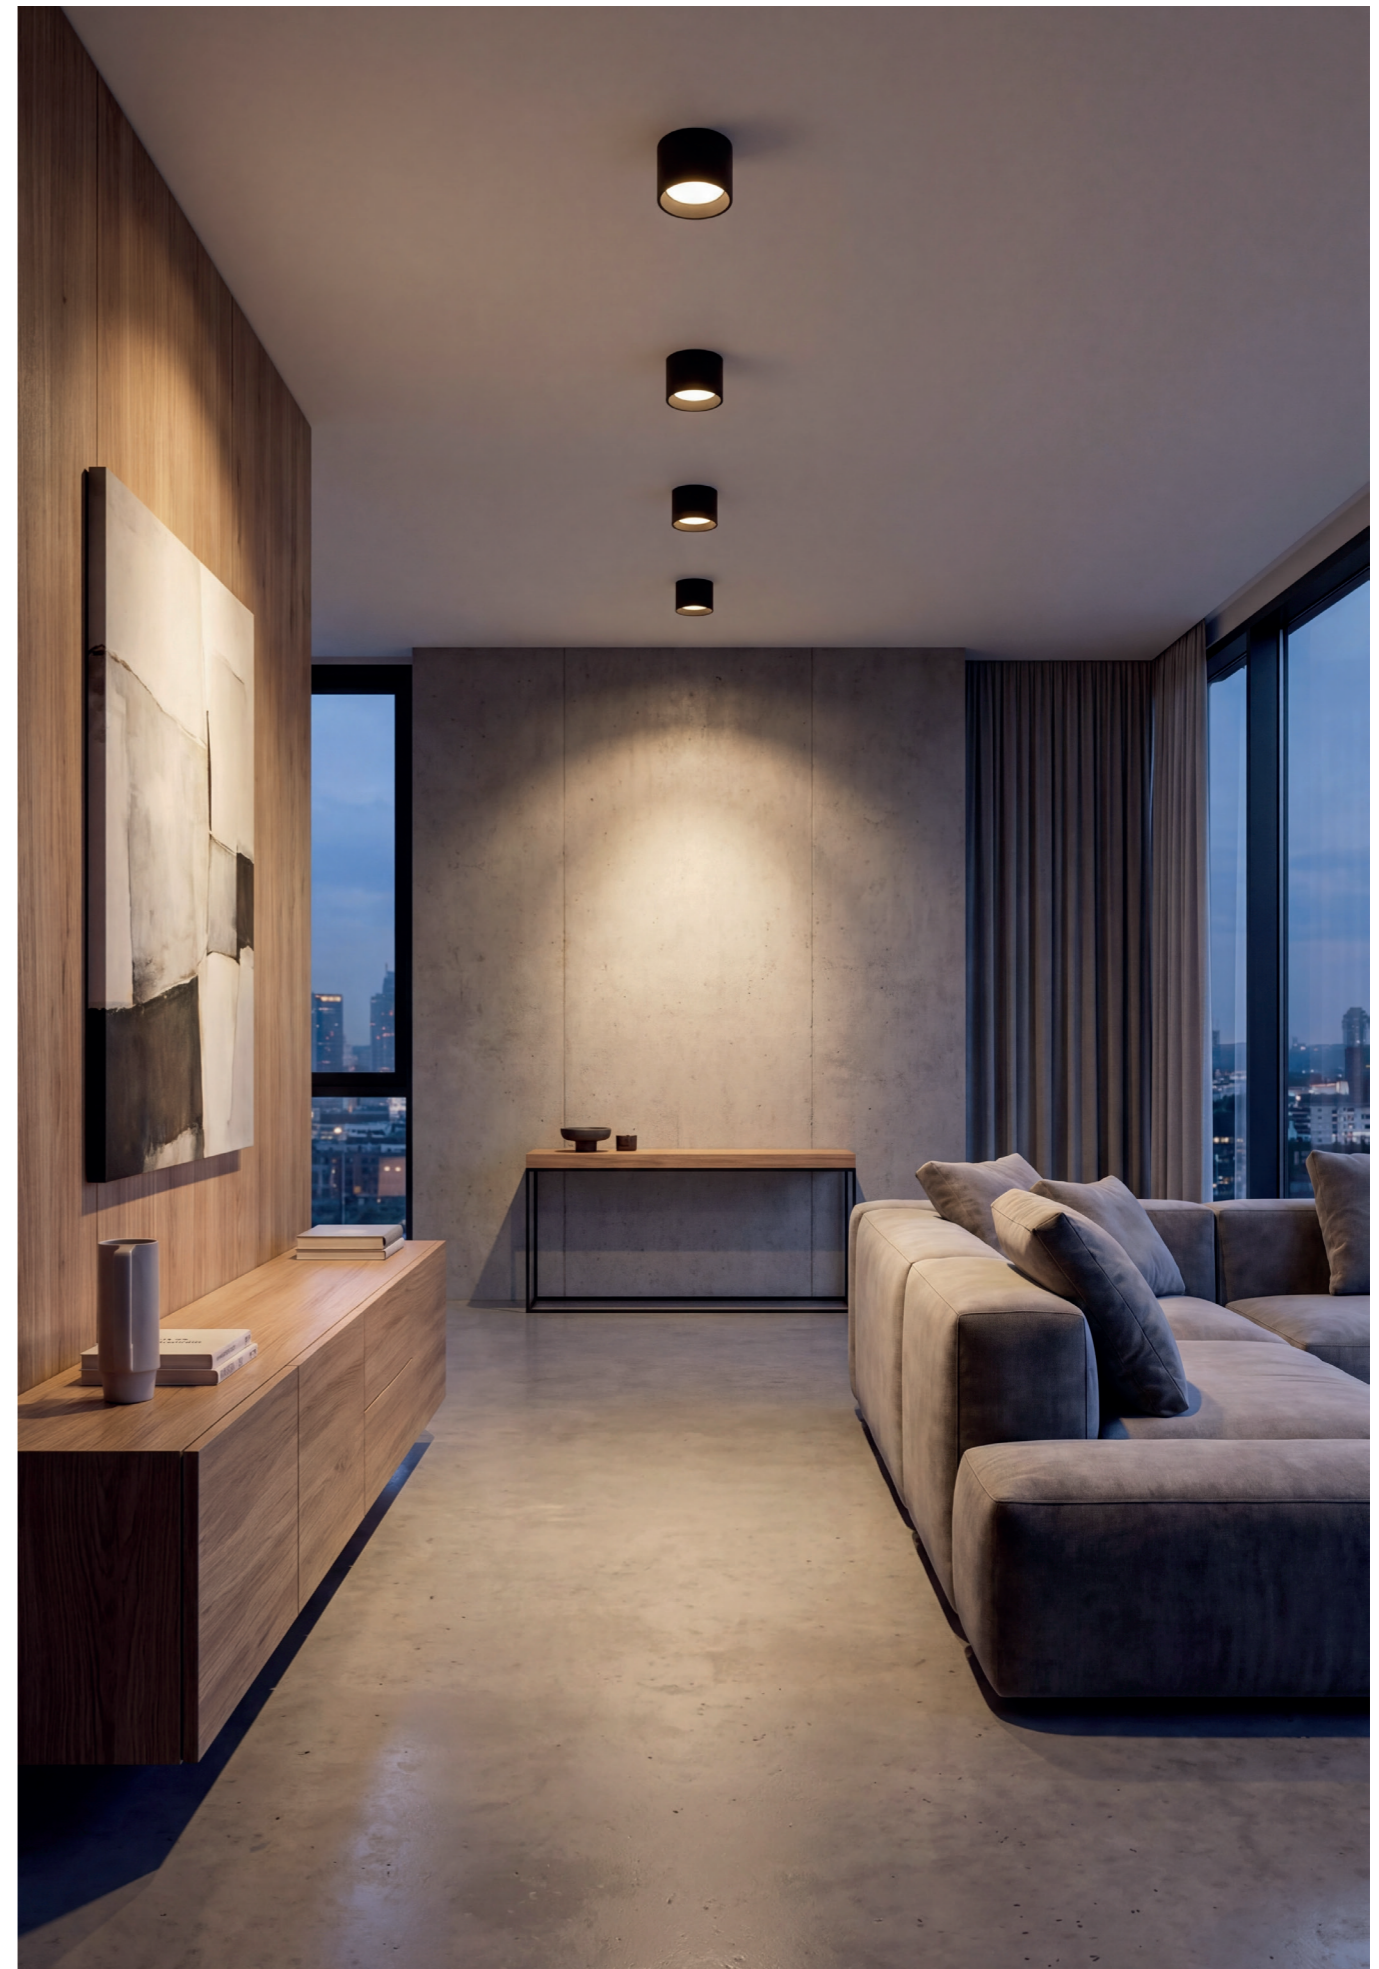

Code / Color	Light source	Protection class	Material	Finish
● AZ6265 black	1x GX53	IP20	Aluminium / PVC	Matt
○ AZ6266 white	1x GX53	IP20	Aluminium / PVC	Matt