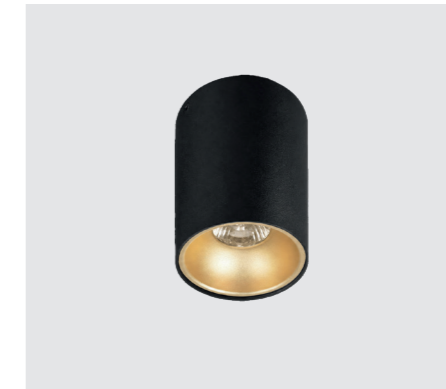

AZ0818 + AZ08221

AZ0818 + AZ0822

AZ0818 + AZ0823

AZ0824 + AZ0823

AZ0818 + AZ0825

AZ0818 + AZ0855

BORIS 1

Code / Color	Light source	Protection class	Material	Finish
○ AZ1054 white	1x GU10 only LED	IP20	Aluminium	Matt
● AZ1110 black	1x GU10 only LED	IP20	Aluminium	Matt