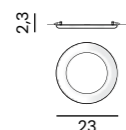

Code / Color	Light source	Power	Lumens	Kelvins	Beam angle	CRI	Protection class	Material	Finish
● AZ2246 chrome	1x LED integrated	19W	1520lm	3000K	114°	≥ 90	IP20	Aluminium	Shiny