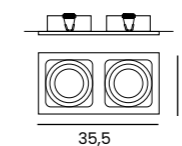

SISTO 1

Code / Color	Light source	Protection class	Material	Finish
● AZ0793 aluminium / black	1x QR111 - G5.3	IP20	Aluminium	Brushed
● AZ1446 white / black	1x QR111 - G5.3	IP20	Aluminium	Matt
● AZ2810 black	1x QR111 - G5.3	IP20	Aluminium	Matt

SISTO 2

Code / Color	Light source	Protection class	Material	Finish
● AZ0794 aluminium / black	2x QR111 - G5.3	IP20	Aluminium	Brushed
● AZ1447 white / black	2x QR111 - G5.3	IP20	Aluminium	Matt
● AZ2809 black / black	2x QR111 - G5.3	IP20	Aluminium	Matt