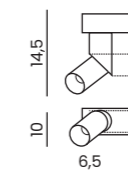

SANTOS EXPOSED ROUND LED