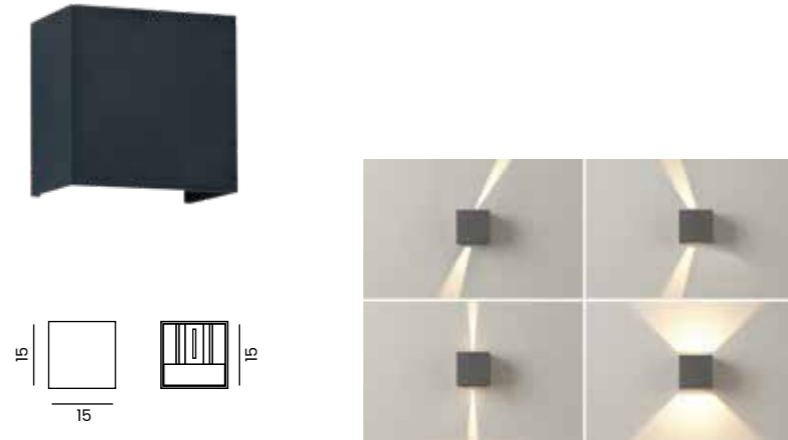

GAMBINO XL WALL IP65 3000/4000K NEW