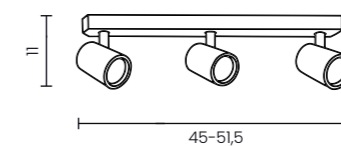

EXO 3

Code / Color	Light source	Protection class	Material	Finish
● AZ3197 black	3x GU10 only LED	IP20	Aluminium	Matt
○ AZ3198 white	3x GU10 only LED	IP20	Aluminium	Matt
● AZ7113 beige NEW	3x GU10 only LED	IP20	Aluminium	Matt