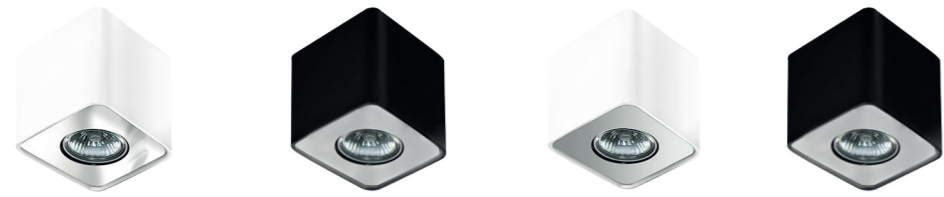

NINO

Code / Color	Light source	Protection class	Material	Finish
○ AZ0735 white / chrome	1x GU10 only LED	IP20	Aluminium	Matt / Shiny
● AZ0736 black / chrome	1x GU10 only LED	IP20	Aluminium	Matt / Shiny
○ AZ0598 white / aluminium	1x GU10 only LED	IP20	Aluminium	Matt / Brushed
● AZ1383 black / aluminium	1x GU10 only LED	IP20	Aluminium	Matt / Brushed

NINO 2

Code / Color	Light source	Protection class	Material	Finish
○ AZ0737 white / chrome	2x GU10 only LED	IP20	Aluminium	Matt / Shiny
● AZ1385 black / aluminium	2x GU10 only LED	IP20	Aluminium	Matt / Brushed
○ AZ1386 white / aluminium	2x GU10 only LED	IP20	Aluminium	Matt / Brushed