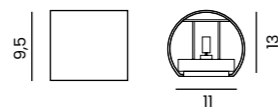

LETICIA

Code / Color	Light source	Power	Protection class	Material	Finish
○ AZ0951 white	1x G9 only LED	W	IP20	Aluminium	Matt
● AZ0952 gold	1x G9 only LED	W	IP20	Aluminium	Brushed
● AZ2814 black / gold	1x G9 only LED	W	IP20	Aluminium	Matt
● AZ2932 black	1x G9 only LED	W	IP20	Aluminium	Matt

LETICIA 2

Code / Color	Light source	Protection class	Material	Finish
○ AZ1058 white	1x G9 only LED	IP20	Aluminium	Matt
● AZ1059 aluminium	1x G9 only LED	IP20	Aluminium	Brushed
● AZ2815 black / gold	1x G9 only LED	IP20	Aluminium	Matt
● AZ2933 black	1x G9 only LED	IP20	Aluminium	Matt

LETICIA 2 IP54

Code / Color	Light source	Power	Lumens	Kelvins	Beam angle	Protection class	Material	Finish
● AZ2189 dark grey	2x LED integrated	6W	400lm	3000K	max 90°	IP54	Aluminium	Matt
○ AZ2190 white	2x LED integrated	6W	400lm	3000K	max 90°	IP54	Aluminium	Matt
● AZ4469 black	2x LED integrated	6W	400lm	3000K	max 90°	IP54	Aluminium	Matt