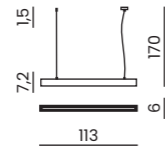

LINNEA 112 PENDANT CCT

Code / Color	Light source	Power	Lumens	Kelvins	Beam angle	CRI	Protection class	CCT	Type of control	Material	Finish
● AZ4569 black	1x LED integrated	51W	4080lm	3000-6000K	108°	≥ 80	IP20	Yes	CCT SWITCH	Aluminium / PVC	Matt
○ AZ4570 white	1x LED integrated	51W	4080lm	3000-6000K	108°	≥ 80	IP20	Yes	CCT SWITCH	Aluminium / PVC	Matt