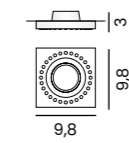

SIMON S

Code / Color	Light source	Protection class	Material	Finish
○ AZI1474 white	1x GU10 only LED	IP20	Aluminium / Crystal	Matt
● AZI1615 black	1x GU10 only LED	IP20	Aluminium / Crystal	Matt