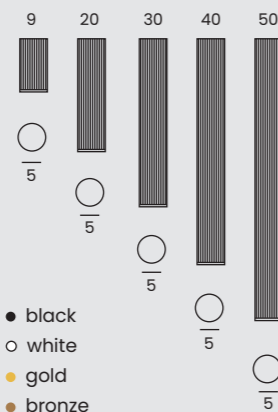

LUCAS base

LUCAS tubes

LUCAS base + tube

LUCAS WALL A

- black AZ6444
- white AZ6445

LUCAS WALL B

- black AZ6446
- white AZ6447

LUCAS 26 TOP

- 26 TOP AZ6150

LUCAS 52 TOP

- 52 TOP AZ6151

LUCAS 1R PENDANT

- black AZ6156
- white AZ6157

LUCAS 3R PENDANT

- black AZ6158
- white AZ6159

LUCAS 3L PENDANT

- black AZ6162
- white AZ6163

LUCAS DOWNLIGHT

- black AZ6106
- white AZ6107

LUCAS RIBBED TUBES

- black
- white
- gold
- bronze