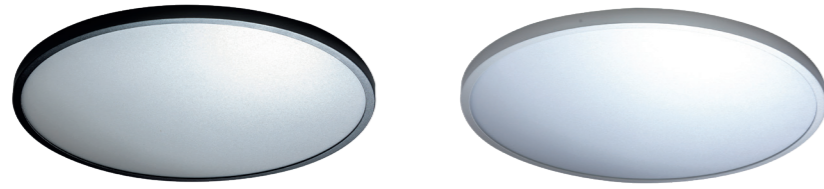

MALTA R 50 3000/4000K