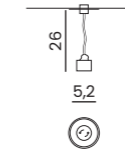

LUCAS BASE 26 TOP

Code	Light source	Protection class	Material	Finish
AZ6150	1x GU10 only LED	IP20	Aluminium	Matt