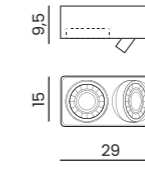

PAOLA 1 230V

Code / Color	Light source	Protection class	Material	Finish
○ AZ4128 white	1x ESIII - GU10 only LED	IP20	Aluminium	Matt
● AZ4130 black	1x ESIII - GU10 only LED	IP20	Aluminium	Matt

tilt

PAOLA 2 230V