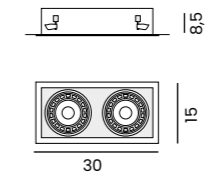

NOVA 2 GIPS

Code / Color	Light source	Protection class	Material	Finish
○ AZ2934 white / white	2x ES111 - GU10 only LED	IP20	Aluminium	Matt
● AZ2935 black / black	2x ES111 - GU10 only LED	IP20	Aluminium	Matt

tilt