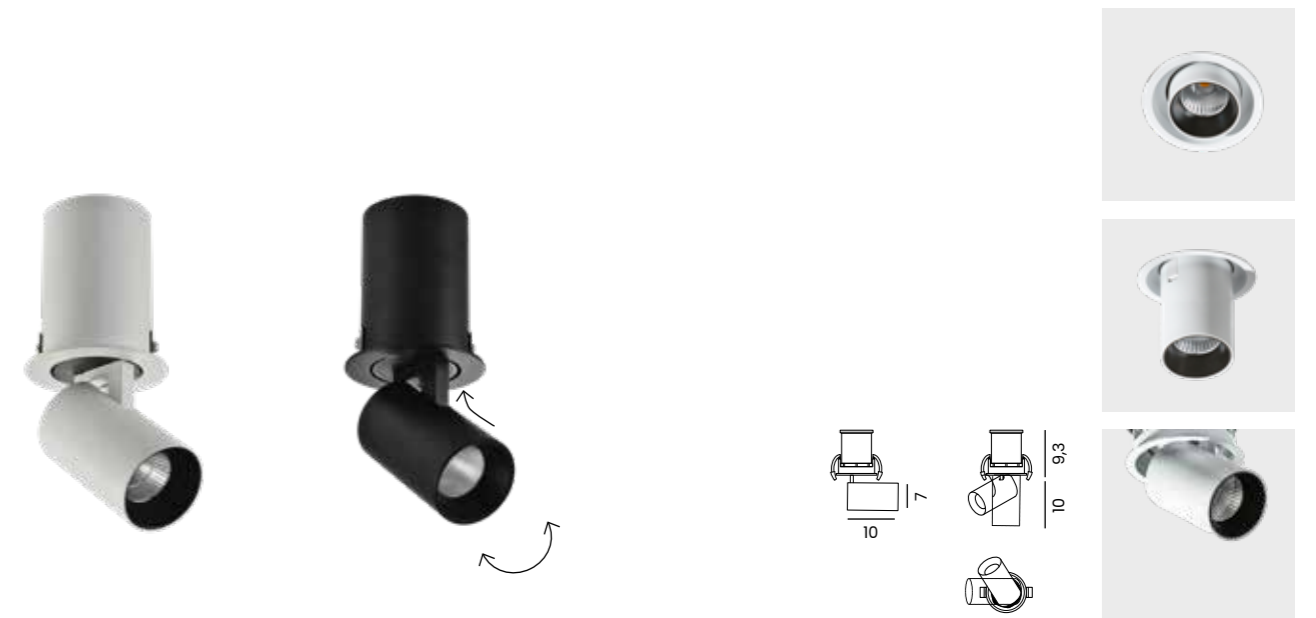

LUNA 15W DIMM

Code / Color	Light source	Power	Lumens	Kelvins	Beam angle	CRI	Protection class	Dimmable	Type of control	Material	Finish
● AZ2828 white / black	1x LED integrated	15W	1200lm	3000K	22°	≥ 90	IP20	Yes	Triac Dimmer	Aluminium	Matt
● AZ2829 black	1x LED integrated	15W	1200lm	3000K	22°	≥ 90	IP20	Yes	Triac Dimmer	Aluminium	Matt