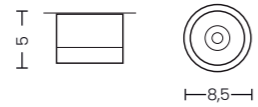

MARTON GX53 IP44

Code / Color	Light source	Protection class	Material	Finish
○ AZ6442 white	1x GX53	IP44	Aluminium / PVC	Matt
● AZ6443 black	1x GX53	IP44	Aluminium / PVC	Matt
● AZ6866 chrome NEW	1x GX53	IP44	Aluminium / PVC	Matt
● AZ6867 gold NEW	1x GX53	IP44	Aluminium / PVC	Matt