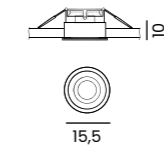

tilt

TORRES BIG

Code / Color	Light source	Protection class	Material	Finish
○ AZ2684 white	1x ESIII - GU10 only LED	IP20	Aluminium	Matt
● AZ2685 black	1x ESIII - GU10 only LED	IP20	Aluminium	Matt

tilt

NOVA