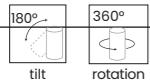

MAX 1 12V BK/WH

Code / Color	Light source	Protection class	Material	Finish
○ AZ1372 white / black	1x QR111 - G5.3	IP20	Aluminium	Matt

MAX 1 230V BK/WH

Code / Color	Light source	Protection class	Material	Finish
○ AZ1373 white / black	1x ES111 - GU10 only LED	IP20	Aluminium	Matt

MATEO S WHITE

Code / Color	Light source	Power	Lumens	Kelvins	Beam angle	CRI	Protection class	Material	Finish
○ AZ1455 white	1x LED integrated	7W	560lm	3000K	110°	≥ 80	IP20	Aluminium	Matt

MATEO M WHITE

Code / Color	Light source	Power	Lumens	Kelvins	Beam angle	CRI	Protection class	Material	Finish
○ AZ1456 white	1x LED integrated	8W	640lm	3000K	112°	≥ 80	IP20	Aluminium	Matt