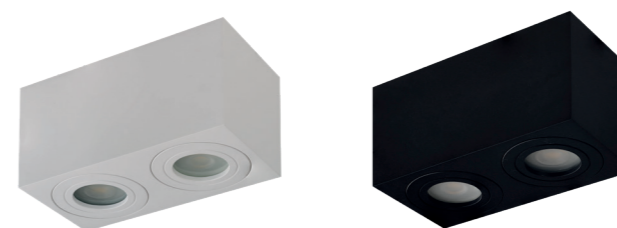

BRANT 2 SQUARE IP44

Code / Color	Light source	Protection class	Material	Finish
○ AZ2823 white	2x GU10 only LED	IP44	Aluminium / Glass	Matt
● AZ2879 black	2x GU10 only LED	IP44	Aluminium / Glass	Matt