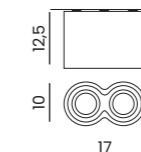

BROSS 1

DESIGN PATENT EU

Code / Color	Light source	Protection class	Material	Finish
● AZ0779 black / aluminium	1x GU10 only LED	IP20	Aluminium	Matt / Brushed
○ AZ0781 white / aluminium	1x GU10 only LED	IP20	Aluminium	Matt / Brushed
● AZ0857 chrome	1x GU10 only LED	IP20	Aluminium	Shiny
○ AZ0858 white / white	1x GU10 only LED	IP20	Aluminium	Matt
● AZ1436 white / black	1x GU10 only LED	IP20	Aluminium	Matt
● AZ2135 black / black	1x GU10 only LED	IP20	Aluminium	Matt
● AZ2955 black / gold	1x GU10 only LED	IP20	Aluminium	Matt
● AZ6076 gold	1x GU10 only LED	IP20	Aluminium	Shiny

BROSS 2

DESIGN PATENT EU

Code / Color	Light source	Protection class	Material	Finish
● AZ0782 black / aluminium	2x GU10 only LED	IP20	Aluminium	Matt / Brushed
● AZ0783 aluminium	2x GU10 only LED	IP20	Aluminium	Brushed
● AZ0941 chrome	2x GU10 only LED	IP20	Aluminium	Shiny
○ AZ1787 light grey	2x GU10 only LED	IP20	Aluminium	Matt
● AZ2136 black / black	2x GU10 only LED	IP20	Aluminium	Matt