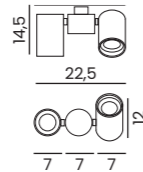

MAKALU 1

Code / Color	Light source	Protection class	Material	Finish
● AZ4210 black	1x GU10 only LED	IP20	Aluminium	Matt
○ AZ4211 white	1x GU10 only LED	IP20	Aluminium	Matt

MAKALU 2

Code / Color	Light source	Protection class	Material	Finish
● AZ4212 black	2x GU10 only LED	IP20	Aluminium	Matt
○ AZ4213 white	2x GU10 only LED	IP20	Aluminium	Matt

MAKALU 3

Code / Color	Light source	Protection class	Material	Finish
● AZ4214 black	3x GU10 only LED	IP20	Aluminium	Matt
○ AZ4215 white	3x GU10 only LED	IP20	Aluminium	Matt