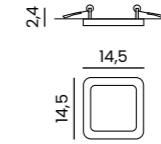

SLIM 15 SQUARE 3000/4000K IP44

Code / Color	Light source	Power	Lumens	Kelvins	Beam angle	CRI	Protection class	Material	Finish
● AZ2836 black	1x LED integrated	11W	880lm	3000K	112°	≥ 90	IP44	Aluminium / PVC	Matt
○ AZ2837 white	1x LED integrated	11W	880lm	3000K	112°	≥ 90	IP44	Aluminium / PVC	Matt
● AZ4377 black	1x LED integrated	11W	880lm	4000K	112°	≥ 90	IP44	Aluminium / PVC	Matt
○ AZ4378 white	1x LED integrated	11W	880lm	4000K	112°	≥ 90	IP44	Aluminium / PVC	Matt