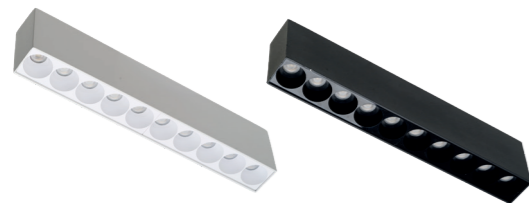

TETRIX 10 20W CCT

Code / Color	Light source	Power	Lumens	Kelvins	Beam angle	CRI	IP	CCT	Type of control	Material	Finish
○ AZ6281 white	1x LED integrated	20W	1600lm	2500/4000/5500K	37°	≥ 90	IP20	Yes	CCT SWITCH	Aluminium / PVC	Matt
● AZ6282 black	1x LED integrated	20W	1600lm	2500/4000/5500K	37°	≥ 90	IP20	Yes	CCT SWITCH	Aluminium / PVC	Matt