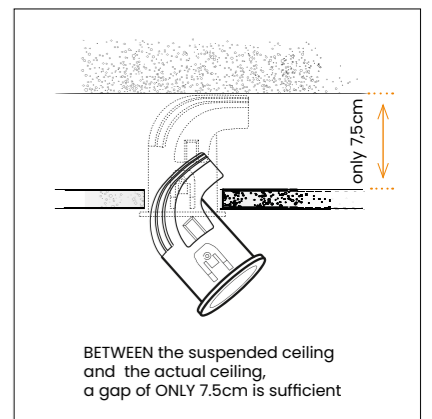

TORK 12W CCT SWITCH WH/BK

BETWEEN the suspended ceiling and the actual ceiling, a gap of ONLY 7.5cm is sufficient

Code / Color	Light source	Power	Lumens	Kelvins	CRI	Protection class	CCT	Type of control	Material	Finish
● AZ6087 white / black	1x LED integrated	12W	960lm	3000 / 4000K	≥ 90	IP20	Yes	CCT Switch	Aluminium	Matt