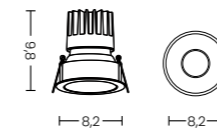

MIRT IP65 15W 3000/4000 BK NEW