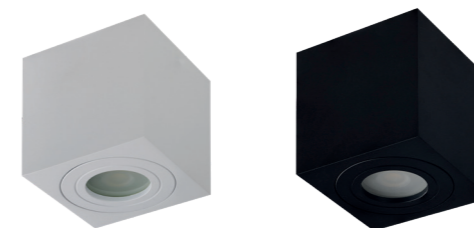

BRANT SQUARE IP44

Code / Color	Light source	Protection class	Material	Finish
● AZ2822 black	1x GU10 only LED	IP44	Aluminium / Glass	Matt
○ AZ2878 white	1x GU10 only LED	IP44	Aluminium / Glass	Matt