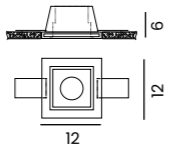

tilt

HERA GIPS SQUARE S

Code / Color	Light source	Protection class	Material	Finish
○ AZ3466 white	1x GU10 only LED	IP20	Gypsum / Metalnium	Matt

HERA GIPS SQUARE M

Code / Color	Light source	Protection class	Material	Finish
○ AZ3467 white	1x GU10 only LED	IP20	Gypsum / Metalnium	Matt