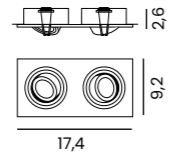

CARO 2S

Code / Color	Light source	Protection class	Material	Finish
○ AZ2436 white	2x GU10 only LED	IP20	Aluminium	Matt
● AZ2437 black	2x GU10 only LED	IP20	Aluminium	Matt
● AZ2438 aluminium	2x GU10 only LED	IP20	Aluminium	Brushed
● AZ5426 gold	2x GU10 only LED	IP20	Aluminium	Brushed

tilt