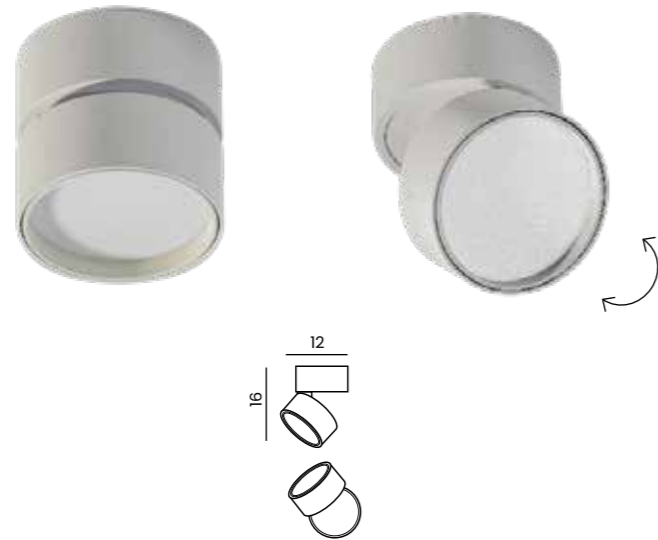

MONA 18W 3000K WH