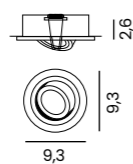

CARO R

Code / Color	Light source	Protection class	Material	Finish
○ AZ2430 white	1x GU10 only LED	IP20	Aluminium	Matt
● AZ2431 black	1x GU10 only LED	IP20	Aluminium	Matt
● AZ2432 aluminium	1x GU10 only LED	IP20	Aluminium	Brushed
● AZ5424 gold	1x GU10 only LED	IP20	Aluminium	Brushed

tilt