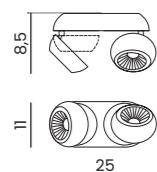

OJOS 1

Code / Color	Light source	Power	Lumens	Kelvins	CRI	Protection class	Material	Finish
○ AZ4196 white	1x LED integrated	8W	640lm	3000K	≥ 80	IP20	Aluminium	Matt
● AZ4197 black	1x LED integrated	8W	640lm	3000K	≥ 80	IP20	Aluminium	Matt

OJOS 2 BK

Code / Color	Light source	Power	Lumens	Kelvins	CRI	Protection class	Material	Finish
● AZ4199 black	2x LED integrated	16W	1280lm	3000K	≥ 80	IP20	Aluminium	Matt

TORONTO 1 WH

Code / Color	Light source	Power	Lumens	Kelvins	Beam angle	CRI	Protection class	Material	Finish
○ AZ4070 white	1x LED integrated	10W	800lm	3000K	21°	≥ 90	IP20	Aluminium	Matt

TORONTO 2 WH

Code / Color	Light source	Power	Lumens	Kelvins	Beam angle	CRI	Protection class	Material	Finish
○ AZ4072 white	2x LED integrated	19W	1520lm	3000K	58°	≥ 90	IP20	Aluminium	Matt