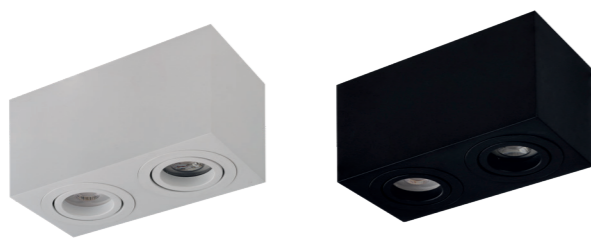

BRANT 2 SQUARE

Code / Color	Light source	Protection class	Material	Finish
○ AZ2826 white	2x GU10 only LED	IP20	Aluminium	Matt
● AZ2827 black	2x GU10 only LED	IP20	Aluminium	Matt