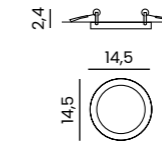

SLIM 15 ROUND 3000/4000K IP44