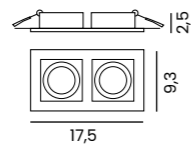

PACO 1

Code / Color	Light source	Protection class	Material	Finish
● AZ0795 aluminium	1x GU10 only LED	IP20	Aluminium	Brushed
○ AZ0796 white	1x GU10 only LED	IP20	Aluminium	Matt
● AZ0797 black	1x GU10 only LED	IP20	Aluminium	Matt

PACO 2

Code / Color	Light source	Protection class	Material	Finish
● AZ0798 aluminium	2x GU10 only LED	IP20	Aluminium	Brushed
○ AZ0799 white	2x GU10 only LED	IP20	Aluminium	Matt
● AZ0800 black	2x GU10 only LED	IP20	Aluminium	Matt

PACO 3

Code / Color	Light source	Protection class	Material	Finish
● AZ0801 aluminium	3x GU10 only LED	IP20	Aluminium	Brushed
○ AZ0802 white	3x GU10 only LED	IP20	Aluminium	Matt
● AZ0803 black	3x GU10 only LED	IP20	Aluminium	Matt