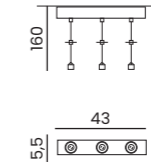

LUCAS BASE 3L PENDANT GU10