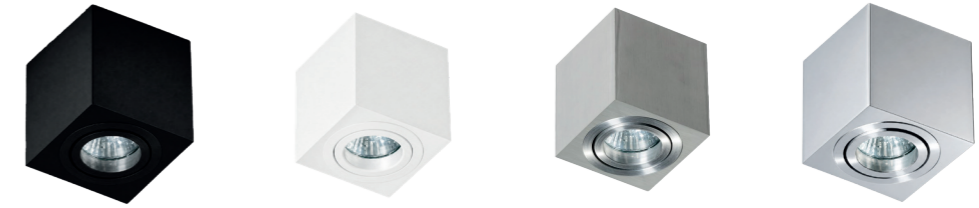

MINI BROSS

Code / Color	Light source	Protection class	Material	Finish
● AZ1710 black	1x GU10 only LED	IP20	Aluminium	Matt
○ AZ1711 white	1x GU10 only LED	IP20	Aluminium	Matt
● AZ1757 chrome	1x GU10 only LED	IP20	Aluminium	Shiny

tilt

MINI ELOY

Code / Color	Light source	Protection class	Material	Finish
● AZ1712 black	1x GU10 only LED	IP20	Aluminium	Matt
○ AZ1713 white	1x GU10 only LED	IP20	Aluminium	Matt
● AZ1754 aluminium	1x GU10 only LED	IP20	Aluminium	Brushed
● AZ1755 chrome	1x GU10 only LED	IP20	Aluminium	Shiny

tilt