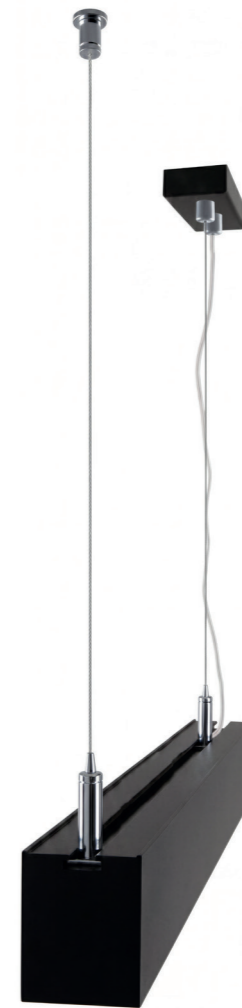

LINELIO PENDANT

LINELIO PENDANT ACCESSORY

- Color/Code
- black AZ5672
 - white AZ5673

LINELIO PENDANT LONG

LINELIO PENDANT ACCESSORY LONG

- Color/Code
- black AZ5674
 - white AZ5675

LINELIO POINTS CCT DIMM

AVAILABLE LENGTHS