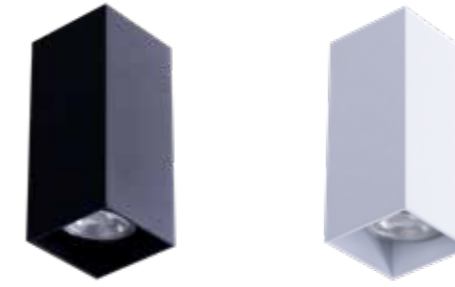

VELIA S 2

Code / Color	Light source	Protection class	Material	Finish
● AZ4401 black	2x GU10 only LED	IP20	Aluminium	Matt
○ AZ4403 white	2x GU10 only LED	IP20	Aluminium	Matt

LUCIUS WALL 2

Code / Color	Light source	Protection class	Material	Finish
○ AZ6108 white	2x GU10 only LED	IP20	Aluminium	Matt
● AZ6109 black	2x GU10 only LED	IP20	Aluminium	Matt
● AZ6110 bronze	2x GU10 only LED	IP20	Aluminium	Matt
● AZ6111 gold	2x GU10 only LED	IP20	Aluminium	Matt