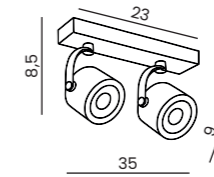

BROSS ARM

DESIGN PATENT EU

Code / Color	Light source	Protection class	Material	Finish
○ AZ3498 white	1x GU10 only LED	IP20	Aluminium	Matt
● AZ3499 black	1x GU10 only LED	IP20	Aluminium	Matt

BROSS ARM 2 WH