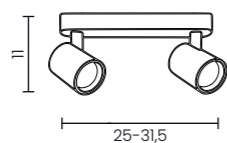

EXO 1

Code / Color	Light source	Protection class	Material	Finish
● AZ3193 black	1x GU10 only LED	IP20	Aluminium	Matt
○ AZ3194 white	1x GU10 only LED	IP20	Aluminium	Matt
● AZ7111 beige NEW	1x GU10 only LED	IP20	Aluminium	Matt

EXO 2

Code / Color	Light source	Protection class	Material	Finish
● AZ3195 black	2x GU10 only LED	IP20	Aluminium	Matt
○ AZ3196 white	2x GU10 only LED	IP20	Aluminium	Matt
● AZ7112 beige NEW	2x GU10 only LED	IP20	Aluminium	Matt

EXO 3

Code / Color	Light source	Protection class	Material	Finish
● AZ3197 black	3x GU10 only LED	IP20	Aluminium	Matt
○ AZ3198 white	3x GU10 only LED	IP20	Aluminium	Matt
● AZ7113 beige NEW	3x GU10 only LED	IP20	Aluminium	Matt