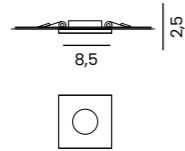

KANT S IP44

Code / Color	Light source	Protection class	Material	Finish
● AZ6049 black	1x GU10 only LED	IP44	Aluminium	Matt
○ AZ6050 white	1x GU10 only LED	IP44	Aluminium	Matt
● AZ6051 gold	1x GU10 only LED	IP44	Aluminium	Shiny