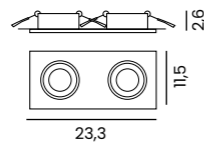

HUGO 2 DOWNLIGHT

Code / Color	Light source	Protection class	Material	Finish
● AZ1737 aluminium	2x GU10 only LED	IP20	Aluminium	Brushed
● AZ1738 chrome	2x GU10 only LED	IP20	Aluminium	Shiny
○ AZ1739 white	2x GU10 only LED	IP20	Aluminium	Matt
● AZ1740 black	2x GU10 only LED	IP20	Aluminium	Matt

HUGO downlight	REMO R	HUGO downlight + REMO R
HUGO 1 downlight ● aluminium AZ1733 ● chrome AZ1734 ○ white AZ1735 ● black AZ1736	HUGO 2 downlight ● aluminium AZ1737 ● chrome AZ1738 ○ white AZ1739 ● black AZ1740	REMO R ● aluminium AZ0821 ○ white AZ0822 ● black AZ0823 ● gold AZ0824 ● champagne AZ0825 ● chrome AZ0855
+		=