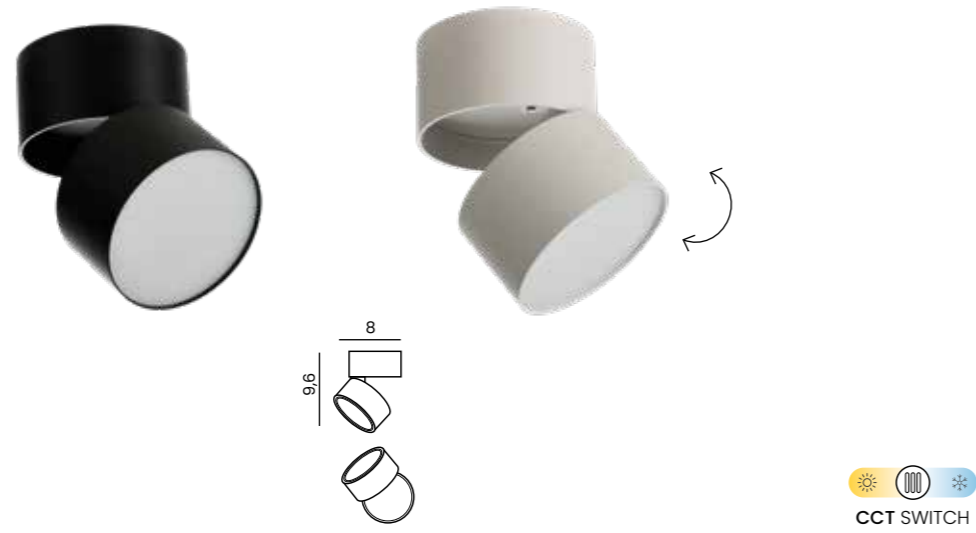

MONA 10W CCT SWITCH

Code / Color	Light source	Power	Lumens	Kelvins	Beam angle	CRI	Protection class	CCT	Type of control	Material	Finish
● AZ6035 black	1x LED integrated	10W	800lm	3000/4000/6000K	120°	≥ 90	IP20	Yes	CCT Switch	Aluminium / PVC	Matt
○ AZ6036 white	1x LED integrated	10W	800lm	3000/4000/6000K	120°	≥ 90	IP20	Yes	CCT Switch	Aluminium / PVC	Matt