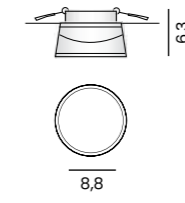

UNA 3000/4000K CHROME IP44

Code / Color	Light source	Power	Lu- mens	Kelvins	Beam angle	CRI	Protection class	Material	Finish
○ AZ2772 chrome / clear	1x LED integrated	8W	640lm	3000K	137°	≥ 80	IP44	Aluminium / Glass	Shiny / Frosted
○ AZ2773 chrome / clear	1x LED integrated	8W	640lm	4000K	137°	≥ 80	IP44	Aluminium / Glass	Shiny / Frosted