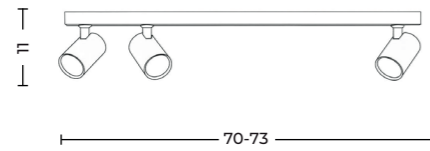

EXO 3 LINE 70 NEW