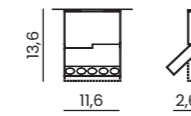

FLAVIO 1 WH/BK

Code / Color	Light source	Protection class	Material	Finish
● AZ0791 white / black	1x GU10 only LED	IP20	Aluminium	Matt

tilt

LEON

Code / Color	Light source	Power	Lumens	Kelvins	Beam angle	CRI	Protection class	Material	Finish
● AZ3488 white / black	1x LED integrated	12W	960lm	3000K	24,5°	≥ 80	IP20	Aluminium	Matt
● AZ3489 black	1x LED integrated	12W	960lm	3000K	24,5°	≥ 80	IP20	Aluminium	Matt