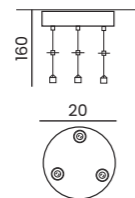

LUCAS BASE 3R PENDANT GU10

Code / Color	Light source	Protection class	Material	Finish
● AZ6158 black	3x GU10 only LED	IP20	Aluminium	Matt
○ AZ6159 white	3x GU10 only LED	IP20	Aluminium	Matt