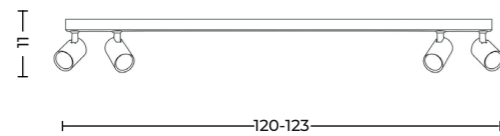

EXO 4 LINE 120 NEW