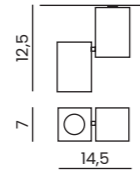

FLAVIO 1 WH/BK

Code / Color	Light source	Protection class	Material	Finish
● AZ0791 white / black	1x GU10 only LED	IP20	Aluminium	Matt

tilt