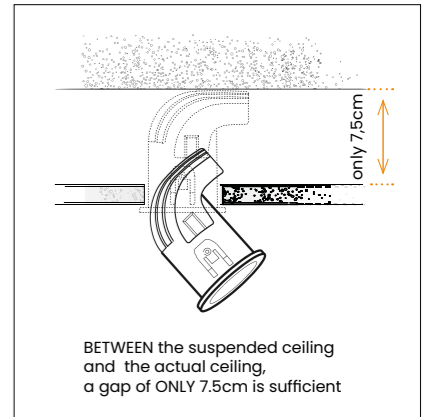

Extension length adjustment: 0cm ÷ 23cm

TORK 9W CCT SWITCH WH/BK

BETWEEN the suspended ceiling and the actual ceiling, a gap of ONLY 7.5cm is sufficient

Code / Color	Light source	Power	Lumens	Kelvins	CRI	Protection class	CCT	Type of control	Material	Finish
● AZ6086 white / black	1x LED integrated	9W	720lm	3000 / 4000K	≥ 90	IP20	Yes	CCT Switch	Aluminium	Matt