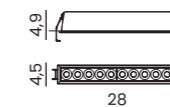

TETRIX 10 GIPS 20W CCT

Code / Color	Light source	Power	Lumens	Kelvins	Beam angle	CRI	IP	CCT	Type of control	Material	Finish
○ AZ6277 white	1x LED integrated	20W	1600lm	2500/4000/5500K	40°	≥ 90	IP20	Yes	CCT SWITCH	Aluminium / PVC	Matt
● AZ6278 black	1x LED integrated	20W	1600lm	2500/4000/5500K	40°	≥ 90	IP20	Yes	CCT SWITCH	Aluminium / PVC	Matt