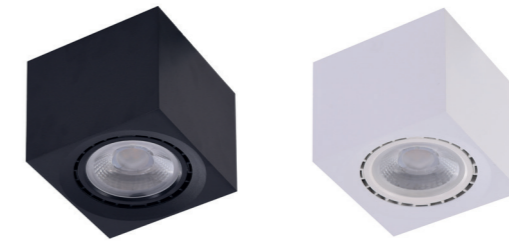

ECO ALEX v.2