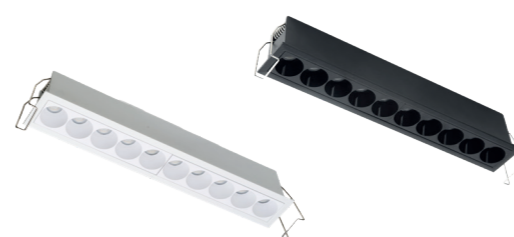

TETRIX 10 GIPS 20W CCT

Code / Color	Light source	Power	Lumens	Kelvins	Beam angle	CRI	IP	CCT	Type of control	Material	Finish
○ AZ6277 white	1x LED integrated	20W	1600lm	2500/4000/5500K	40°	≥ 90	IP20	Yes	CCT SWITCH	Aluminium / PVC	Matt
● AZ6278 black	1x LED integrated	20W	1600lm	2500/4000/5500K	40°	≥ 90	IP20	Yes	CCT SWITCH	Aluminium / PVC	Matt