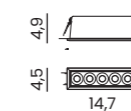

TETRIX 5 GIPS 10W CCT

Code / Color	Light source	Power	Lumens	Kelvins	Beam angle	CRI	IP	CCT	Type of control	Material	Finish
○ AZ6275 white	1x LED integrated	10W	800lm	3000/4000/5500K	38°	≥ 90	IP20	Yes	CCT SWITCH	Aluminium / PVC	Matt
● AZ6276 black	1x LED integrated	10W	800lm	3000/4000/5500K	38°	≥ 90	IP20	Yes	CCT SWITCH	Aluminium / PVC	Matt