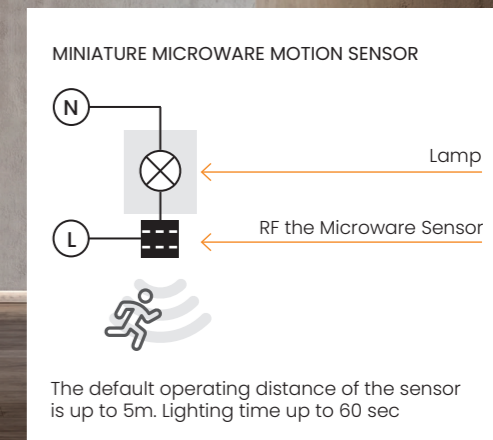

PANKA SQ 30 CCT SWITCH SENSOR

Code / Color	Light source	Power	Lumens	Kelvins	Beam angle	CRI	Protection class	CCT	Type of control	Material	Finish
○ AZ5361 white	1x LED integrated	24W	1920lm	3000/4000/6000K	115°	≥ 90	IP40	Yes	CCT SWITCH MICROWAVE SENSOR	PVC	Matt
● AZ5362 black	1x LED integrated	24W	1920lm	3000/4000/6000K	115°	≥ 90	IP40	Yes	CCT SWITCH MICROWAVE SENSOR	PVC	Matt