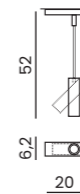

ROTONDO

Code / Color	Light source	Protection class	Material	Finish
○ AZ4207 white	1x GU10 only LED	IP20	Aluminium	Matt
● AZ4208 black	1x GU10 only LED	IP20	Aluminium	Matt
● AZ4209 bronze	1x GU10 only LED	IP20	Aluminium	Brushed

LENS ROUND BK/GO

Code / Color	Light source	Protection class	Material	Finish
● AZ3518 black / gold	1x GU10 only LED	IP20	Aluminium	Matt

LENS SQUARE

Code / Color	Light source	Protection class	Material	Finish
○ AZ3513 white	1x GU10 only LED	IP20	Aluminium	Matt
● AZ3515 black / gold	1x GU10 only LED	IP20	Aluminium	Matt