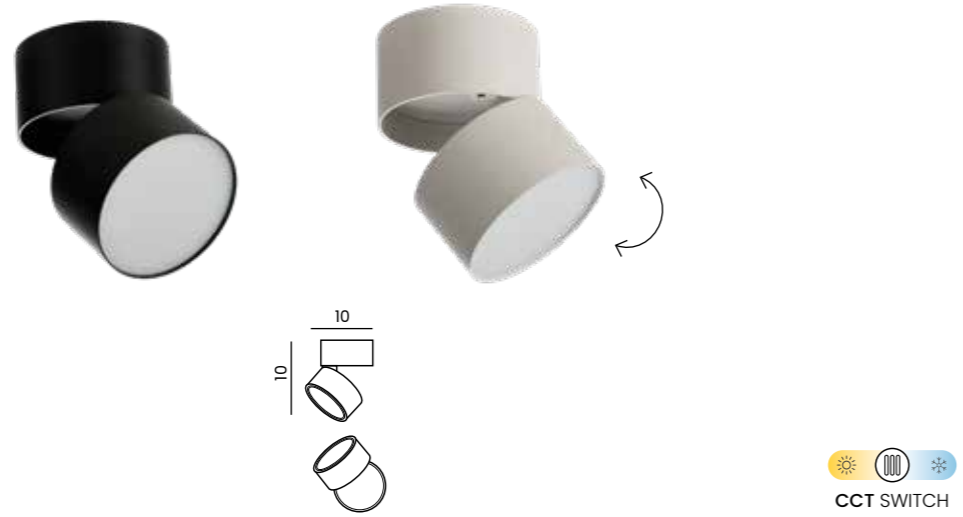

MONA 15W CCT SWITCH