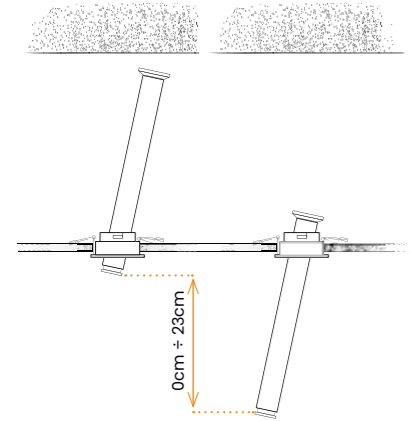

MILIS

Adjustable beam angle 12° - 50°

Code / Color	Light source	Power	Lumens	Kelvins	Beam angle	CRI	Protection class	Material	Finish
● AZ6084 black	1x LED integrated	6W	480lm	3500K	12° - 50°	≥ 80	IP20	Aluminium / PVC	Matt
○ AZ6085 white	1x LED integrated	6W	480lm	3500K	12° - 50°	≥ 80	IP20	Aluminium / PVC	Matt

Extension length adjustment: 0cm ÷ 23cm

TORK 9W CCT SWITCH WH/BK

BETWEEN the suspended ceiling and the actual ceiling, a gap of ONLY 7.5cm is sufficient

Code / Color	Light source	Power	Lumens	Kelvins	CRI	Protection class	CCT	Type of control	Material	Finish
● AZ6086 white / black	1x LED integrated	9W	720lm	3000 / 4000K	≥ 90	IP20	Yes	CCT Switch	Aluminium	Matt

TORK 12W CCT SWITCH WH/BK

BETWEEN the suspended ceiling and the actual ceiling, a gap of ONLY 7.5cm is sufficient

Code / Color	Light source	Power	Lumens	Kelvins	CRI	Protection class	CCT	Type of control	Material	Finish
● AZ6087 white / black	1x LED integrated	12W	960lm	3000 / 4000K	≥ 90	IP20	Yes	CCT Switch	Aluminium	Matt