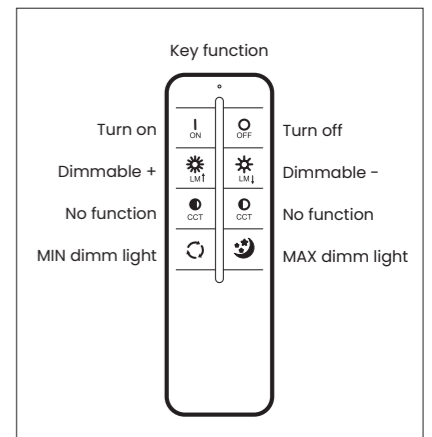

LAMIR S 17 3000/4000K DIMM + REMOTE CONTROL

Code / Color	Light source	Power	Lumens	Kelvins	Beam angle	CRI	Protection class	Dimmable	Type of control	Material	Finish
○ AZ4388 white	1x LED integrated	22W	1760lm	3000K	117°	≥ 90	IP44	Yes	Remote control	Aluminium / PVC	Matt
○ AZ4393 white	1x LED integrated	22W	1760lm	4000K	117°	≥ 90	IP44	Yes	Remote control	Aluminium / PVC	Matt