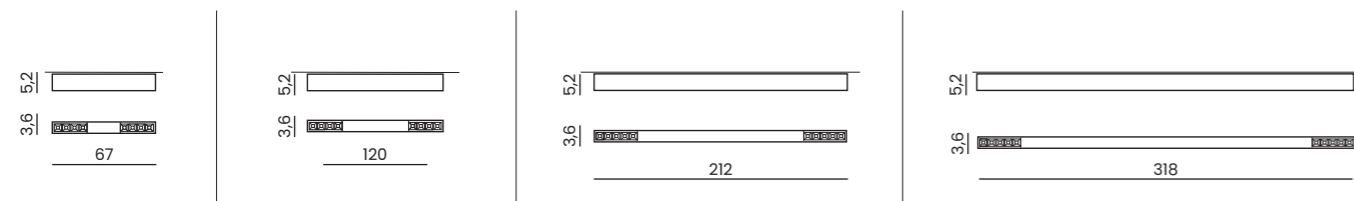

AVAILABLE LENGTHS

Code / Color	Light source	Power	Lumens	Kelvins	Beam angle	IP	DIMM	CCT	Type of control	Material	Finish
● AZ5660 black	1x LED integrated	24W	1920lm	3000/4000/6000K	30° / 120°	IP20	Yes	Yes	CCT SWITCH TRIAC DIMMER	Alu / PVC	Matt
● AZ5662 black	1x LED integrated	40W	3200lm	3000/4000/6000K	30° / 120°	IP20	Yes	Yes	CCT SWITCH TRIAC DIMMER	Alu / PVC	Matt
● AZ5664 black	1x LED integrated	60W	4800lm	3000/4000/6000K	30° / 120°	IP20	Yes	Yes	CCT SWITCH TRIAC DIMMER	Alu / PVC	Matt
● AZ5666 black	1x LED integrated	90W	7200lm	3000/4000/6000K	30° / 120°	IP20	Yes	Yes	CCT SWITCH TRIAC DIMMER	Alu / PVC	Matt