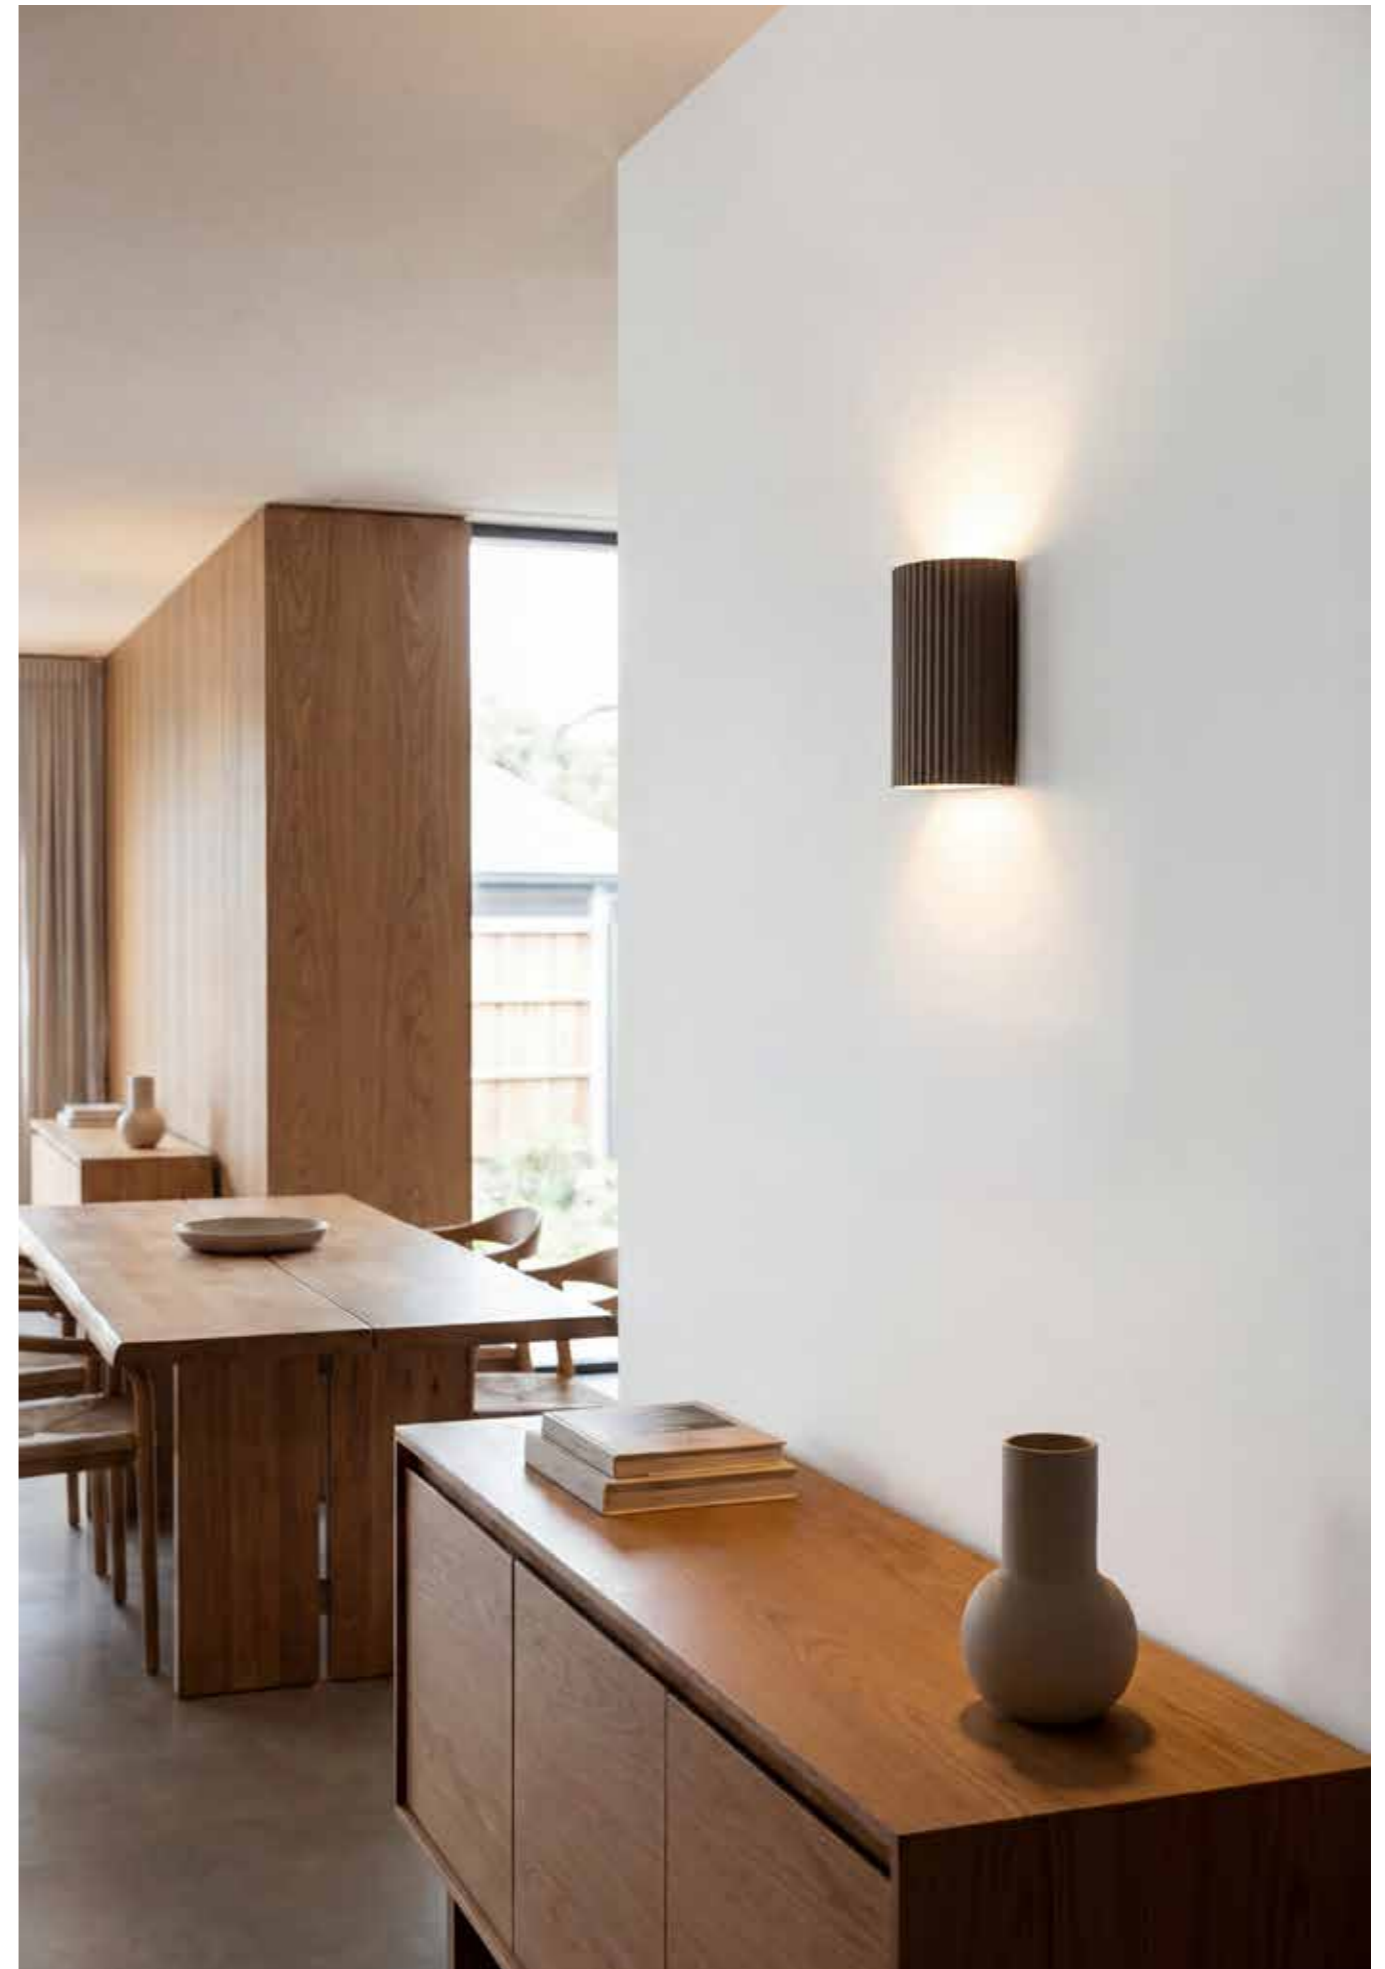

VELIA S 2

Code / Color	Light source	Protection class	Material	Finish
● AZ4401 black	2x GU10 only LED	IP20	Aluminium	Matt
○ AZ4403 white	2x GU10 only LED	IP20	Aluminium	Matt

LUCIUS WALL 2

Code / Color	Light source	Protection class	Material	Finish
○ AZ6108 white	2x GU10 only LED	IP20	Aluminium	Matt
● AZ6109 black	2x GU10 only LED	IP20	Aluminium	Matt
● AZ6110 bronze	2x GU10 only LED	IP20	Aluminium	Matt
● AZ6111 gold	2x GU10 only LED	IP20	Aluminium	Matt