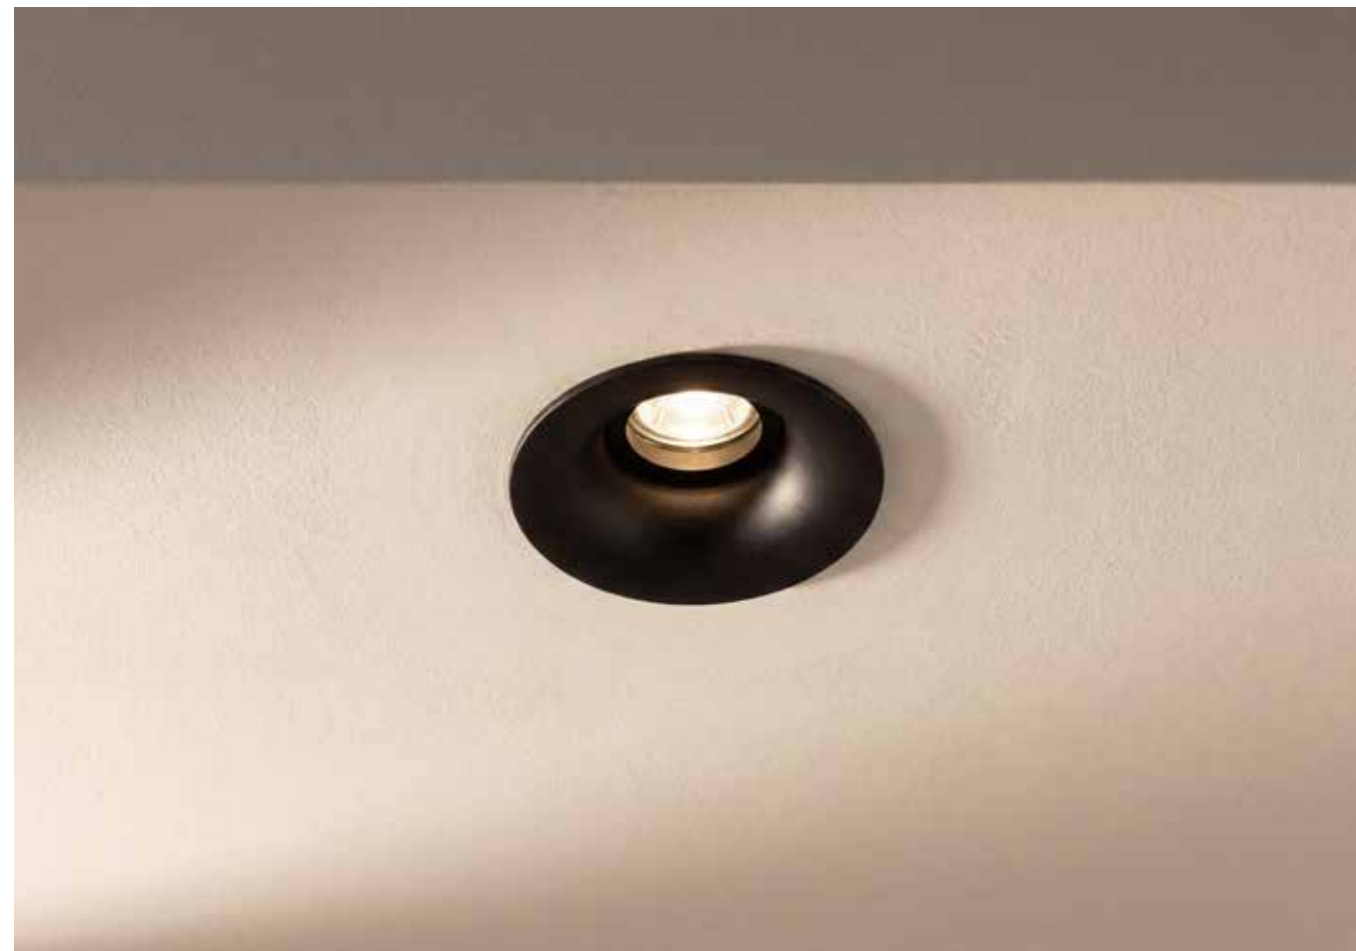

tilt

REMI

Code / Color	Light source	Protection class	Material	Finish
○ AZ1363 white	1x GU10 only LED	IP20	Aluminium	Matt
● AZ4143 black	1x GU10 only LED	IP20	Aluminium	Matt

tilt

ITAKA

Code / Color	Light source	Protection class	Material	Finish
○ AZ4073 white	1x GU10 only LED	IP20	Aluminium	Matt
● AZ4074 black	1x GU10 only LED	IP20	Aluminium	Matt