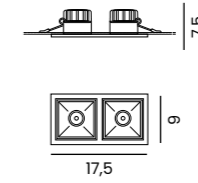

OKOS 2 20W CCT SWITCH

Code / Color	Light source	Power	Lumens	Kelvins	Beam angle	CRI	Protection class	CCT	Type of control	Material	Finish
● AZ5995 black	2x LED integrated	20W	1600lm	3000/4000/6000K	60°	≥ 90	IP20	Yes	CCT Switch	Aluminium / PVC	Matt
○ AZ5996 white	2x LED integrated	20W	1600lm	3000/4000/6000K	60°	≥ 90	IP20	Yes	CCT Switch	Aluminium / PVC	Matt