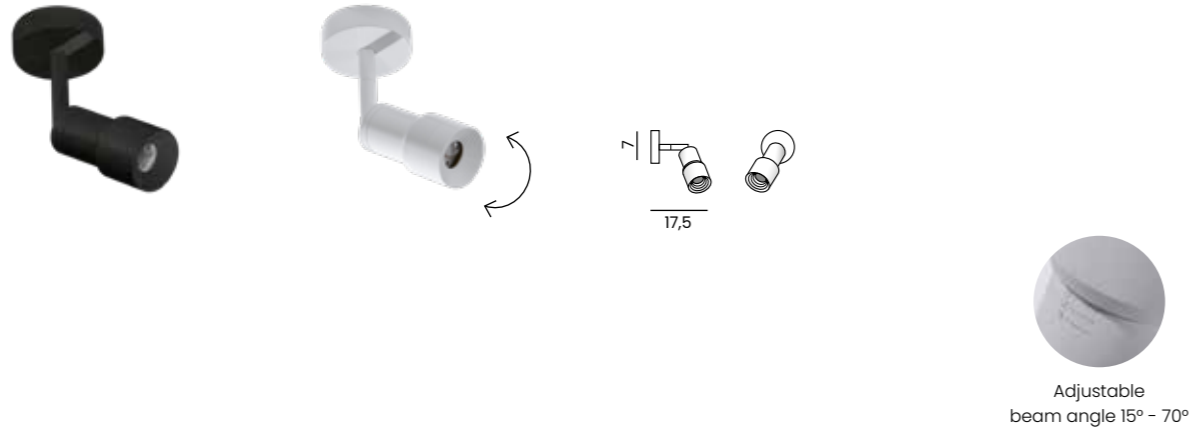

LUMI 3000K

Code / Color	Light source	Power	Lumens	Kelvins	Beam angle	CRI	Protection class	Material	Finish
● AZ4555 black	1x LED integrated	5W	400lm	3000K	15° - 70°	≥ 80	IP20	Metal	Shiny
○ AZ4556 white	1x LED integrated	5W	400lm	3000K	15° - 70°	≥ 80	IP20	Metal	Shiny