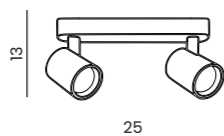

EXO 2 LINE 20 NEW