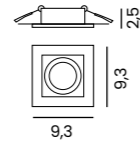

PACO 1

Code / Color	Light source	Protection class	Material	Finish
● AZ0795 aluminium	1x GU10 only LED	IP20	Aluminium	Brushed
○ AZ0796 white	1x GU10 only LED	IP20	Aluminium	Matt
● AZ0797 black	1x GU10 only LED	IP20	Aluminium	Matt

PACO 2

Code / Color	Light source	Protection class	Material	Finish
● AZ0798 aluminium	2x GU10 only LED	IP20	Aluminium	Brushed
○ AZ0799 white	2x GU10 only LED	IP20	Aluminium	Matt
● AZ0800 black	2x GU10 only LED	IP20	Aluminium	Matt

PACO 3

Code / Color	Light source	Protection class	Material	Finish
● AZ0801 aluminium	3x GU10 only LED	IP20	Aluminium	Brushed
○ AZ0802 white	3x GU10 only LED	IP20	Aluminium	Matt
● AZ0803 black	3x GU10 only LED	IP20	Aluminium	Matt