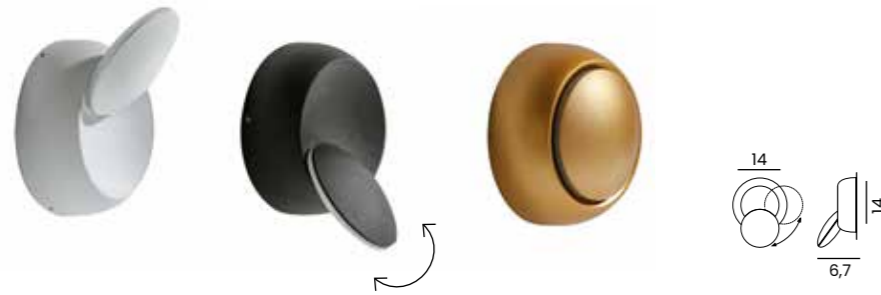

AVON

Code / Color	Light source	Power	Lumens	Kelvins	Beam angle	CRI	Protection class	Material	Finish
○ AZ2195 white	1x LED integrated	5W	400lm	3000K	90°	≥ 80	IP20	Aluminium	Matt
● AZ2196 black	1x LED integrated	5W	400lm	3000K	90°	≥ 80	IP20	Aluminium	Matt
● AZ2197 gold	1x LED integrated	5W	400lm	3000K	90°	≥ 80	IP20	Aluminium	Matt

tilt rotation