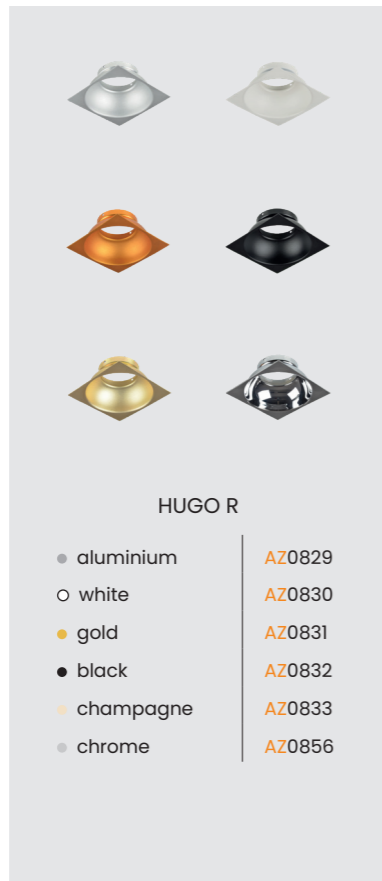

HUGO 1   HUGO R   HUGO + HUGO R

HUGO 1

- black
- white
- aluminium

- AZ0826
- AZ0827
- AZ0828