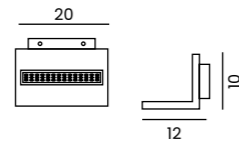

LATONA WH

Code / Color	Light source	Power	Lumens	Kelvins	Beam angle	CRI	Protection class	Material	Finish
○ AZ2205 white	1x LED integrated	10W	800lm	3000K	90°	≥ 80	IP20	Aluminium	Matt