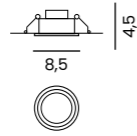

TERA R

Code / Color	Light source	Protection class	Material	Finish
● AZ6333 bronze	1x GU10 only LED	IP20	Aluminium	Matt
● AZ6334 gold	1x GU10 only LED	IP20	Aluminium	Matt

TERA R

TERA S ACC

TERA R + TERA ACC