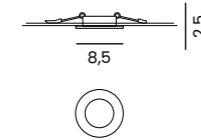

KANT R IP44

Code / Color	Light source	Protection class	Material	Finish
● AZ6046 black	1x GU10 only LED	IP44	Aluminium	Matt
○ AZ6047 white	1x GU10 only LED	IP44	Aluminium	Matt
● AZ6048 gold	1x GU10 only LED	IP44	Aluminium	Shiny