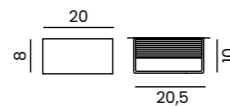

FELIX S GO

Code / Color	Light source	Power	Lumens	Kelvins	Beam angle	CRI	Protection class	Material	Finish
● AZ2425 gold	1x LED integrated	6W	480lm	2500K	2x 90°	≥ 80	IP20	Aluminium	Matt

FELIX M

Code / Color	Light source	Power	Lumens	Kelvins	Beam angle	CRI	Protection class	Material	Finish
○ AZ2426 white	1x LED integrated	6W	480lm	3000K	2x 90°	≥ 80	IP20	Aluminium	Matt

FELIX L

Code / Color	Light source	Power	Lumens	Kelvins	Beam angle	CRI	Protection class	Material	Finish
○ AZ2427 white	1x LED integrated	12W	960lm	3000K	2x 90°	≥ 80	IP20	Aluminium	Matt