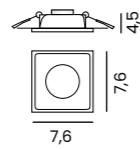

PIO

Code / Color	Light source	Protection class	Material	Finish
○ AZ0760 white	1x GU10 only LED	IP20	Aluminium	Matt
● AZ1278 black	1x GU10 only LED	IP20	Aluminium	Matt
● AZ1718 chrome	1x GU10 only LED	IP20	Aluminium	Shiny