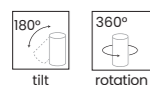

JERRY 1 12V

Code / Color	Light source	Protection class	Dimmable	Type of control	Material	Finish
○ AZI364 white	1x QR111 - G5.3	IP20	Yes	TRIAC DIMMER	Aluminium	Matt
● AZI365 black	1x QR111 - G5.3	IP20	Yes	TRIAC DIMMER	Aluminium	Matt
● AZI752 chrome	1x QR111 - G5.3	IP20	Yes	TRIAC DIMMER	Aluminium	Shiny

JERRY 2 12V

Code / Color	Light source	Protection class	Dimmable	Type of control	Material	Finish
● AZI368 black	2x QR111 - G5.3	IP20	Yes	TRIAC DIMMER	Aluminium	Matt
○ AZI369 white	2x QR111 - G5.3	IP20	Yes	TRIAC DIMMER	Aluminium	Matt
● AZI751 chrome	2x QR111 - G5.3	IP20	Yes	TRIAC DIMMER	Aluminium	Shiny

JERRY 3 12V

Code / Color	Light source	Protection class	Dimmable	Type of control	Material	Finish
○ AZI723 white	3x QR111 - G5.3	IP20	Yes	TRIAC DIMMER	Aluminium	Matt
● AZI724 black	3x QR111 - G5.3	IP20	Yes	TRIAC DIMMER	Aluminium	Matt