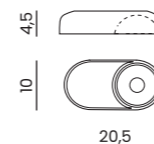

TORONTO 1 WH