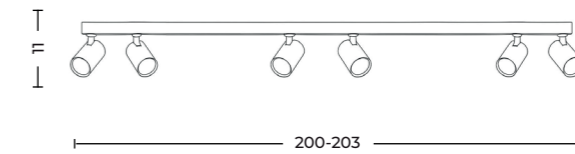

EXO 6 LINE 200 NEW

Code / Color	Light source	Protection class	Material	Finish
● AZ6656 black NEW	6x GU10 only LED	IP20	Aluminium	Matt
○ AZ6657 white NEW	6x GU10 only LED	IP20	Aluminium	Matt
● AZ6658 beige NEW	6x GU10 only LED	IP20	Aluminium	Matt