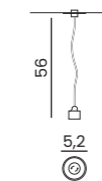

LUCAS BASE 52 TOP

Code	Light source	Protection class	Material	Finish
AZ6151	1x GU10 only LED	IP20	Aluminium	Matt