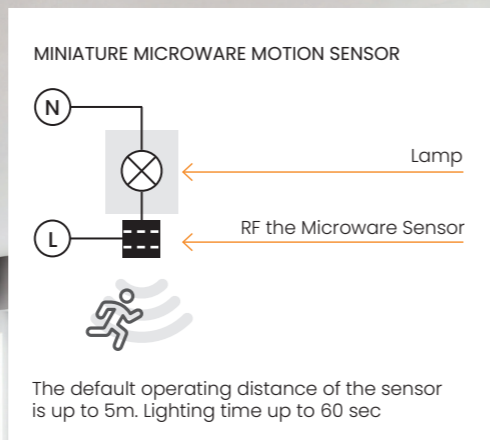

PANKA SQ 23 CCT SWITCH SENSOR

Code / Color	Light source	Power	Lumens	Kelvins	CRI	Protection class	CCT	Type of control	Material	Finish
○ AZ5359 white	1x LED integrated	18W	1440lm	3000/4000/6000K	≥ 90	IP40	Yes	CCT SWITCH MICROWAVE SENSOR	PVC	Matt
● AZ5360 black	1x LED integrated	18W	1440lm	3000/4000/6000K	≥ 90	IP40	Yes	CCT SWITCH MICROWAVE SENSOR	PVC	Matt