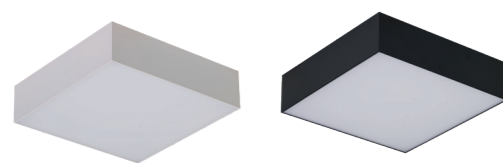

MONZA PENDANT ACCESORIES
only for size: 30cm, 40cm, 50cm, 60cm

Code / Color	Product height	Material	Finish
○ AZ3453 white	60-130cm	Aluminium	Matt
● AZ3454 black	60-130cm	Aluminium	Matt

MONZA S 22 3000/4000K