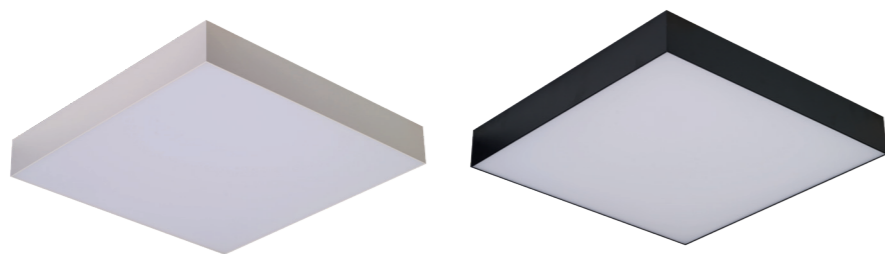

MONZA S 40 3000/4000K

Code / Color	Light source	Power	Lumens	Kelvins	CRI	Protection class	Material	Finish
○ AZ2273 white	1x LED integrated	50W	4000lm	3000K	≥ 90	IP20	Aluminium / PVC	Matt
● AZ2275 black	1x LED integrated	50W	4000lm	3000K	≥ 90	IP20	Aluminium / PVC	Matt
○ AZ2272 white	1x LED integrated	50W	4000lm	4000K	≥ 90	IP20	Aluminium / PVC	Matt
● AZ2274 black	1x LED integrated	50W	4000lm	4000K	≥ 90	IP20	Aluminium / PVC	Matt