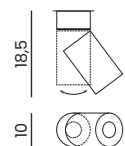

SIENA 20W CH 3000/4000K