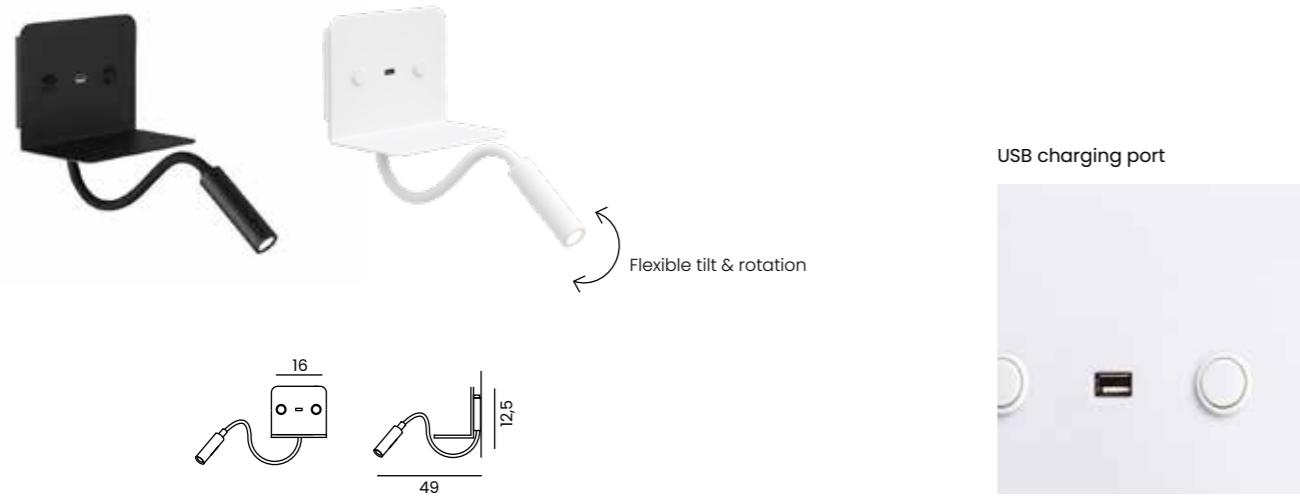

VERA

Code / Color	Light source	Power	Lumens	Kelvins	Beam angle	CRI	Protection class	Material	Finish
● AZ3201 black	2x LED integrated	6W + 3W	510lm + 255lm	3000K	110° + 10°	≥ 80	IP20	Aluminium / PVC	Matt
○ AZ4417 white	2x LED integrated	6W + 3W	510lm + 255lm	3000K	110° + 10°	≥ 80	IP20	Aluminium / PVC	Matt