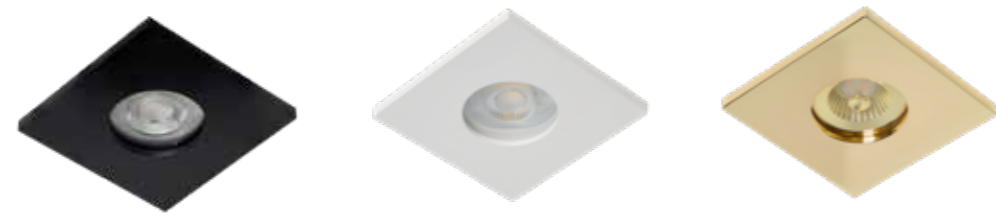

KANT S IP44

Code / Color	Light source	Protection class	Material	Finish
● AZ6049 black	1x GU10 only LED	IP44	Aluminium	Matt
○ AZ6050 white	1x GU10 only LED	IP44	Aluminium	Matt
● AZ6051 gold	1x GU10 only LED	IP44	Aluminium	Shiny

KANT R IP44

Code / Color	Light source	Protection class	Material	Finish
● AZ6046 black	1x GU10 only LED	IP44	Aluminium	Matt
○ AZ6047 white	1x GU10 only LED	IP44	Aluminium	Matt
● AZ6048 gold	1x GU10 only LED	IP44	Aluminium	Shiny