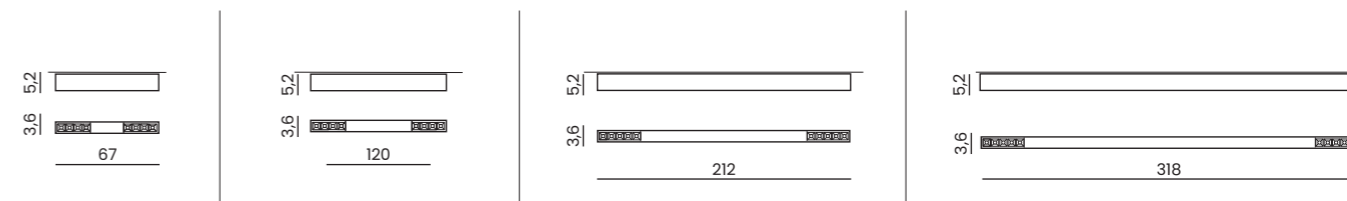

AVAILABLE LENGTHS

Code / Color	Light source	Power	Lumens	Kelvins	Beam angle	IP	DIMM	CCT	Type of control	Material	Finish
○ AZ5661 white	1x LED integrated	24W	1920lm	3000/4000/6000K	30° / 120°	IP20	Yes	Yes	CCT SWITCH TRIAC DIMMER	Alu / PVC	Matt
○ AZ5663 white	1x LED integrated	40W	3200lm	3000/4000/6000K	30° / 120°	IP20	Yes	Yes	CCT SWITCH TRIAC DIMMER	Alu / PVC	Matt
○ AZ5665 white	1x LED integrated	60W	4800lm	3000/4000/6000K	30° / 120°	IP20	Yes	Yes	CCT SWITCH TRIAC DIMMER	Alu / PVC	Matt
○ AZ5667 white	1x LED integrated	90W	7200lm	3000/4000/6000K	30° / 120°	IP20	Yes	Yes	CCT SWITCH TRIAC DIMMER	Alu / PVC	Matt