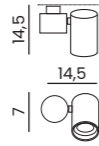

MAKALU 1

Code / Color	Light source	Protection class	Material	Finish
● AZ4210 black	1x GU10 only LED	IP20	Aluminium	Matt
○ AZ4211 white	1x GU10 only LED	IP20	Aluminium	Matt

MAKALU 2

Code / Color	Light source	Protection class	Material	Finish
● AZ4212 black	2x GU10 only LED	IP20	Aluminium	Matt
○ AZ4213 white	2x GU10 only LED	IP20	Aluminium	Matt

MAKALU 3

Code / Color	Light source	Protection class	Material	Finish
● AZ4214 black	3x GU10 only LED	IP20	Aluminium	Matt
○ AZ4215 white	3x GU10 only LED	IP20	Aluminium	Matt