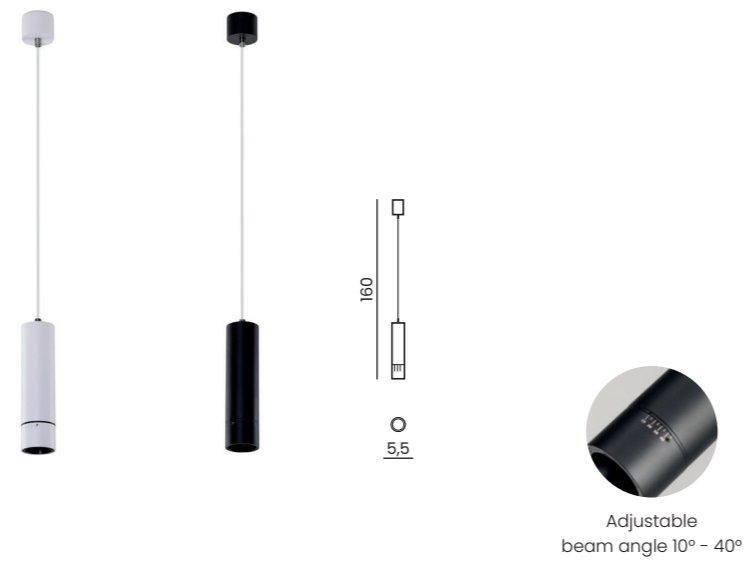

GALILEO 1 PENDANT

Code / Color	Light source	Power	Lumens	Kelvins	Beam angle	CRI	Protection class	Material	Finish
○ AZ4068 white	1x LED integrated	15W	1200lm	3000K	10° - 45°	≥ 90	IP20	Aluminium	Matt
● AZ4069 black	1x LED integrated	15W	1200lm	3000K	10° - 45°	≥ 90	IP20	Aluminium	Matt