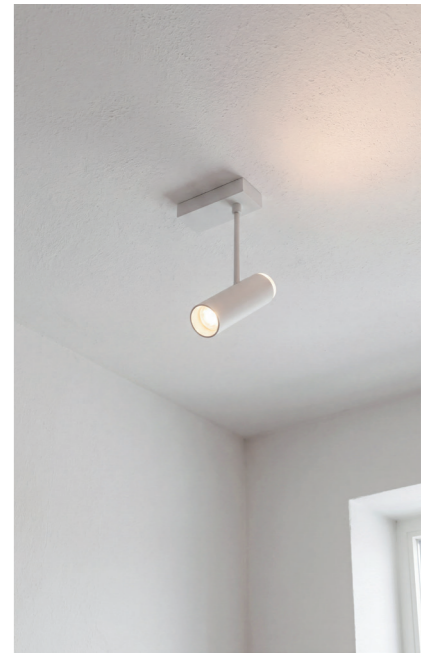

LENS SQUARE

Code / Color	Light source	Protection class	Material	Finish
○ AZ3513 white	1x GU10 only LED	IP20	Aluminium	Matt
● AZ3515 black / gold	1x GU10 only LED	IP20	Aluminium	Matt