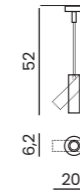

LENS ROUND BK/GO