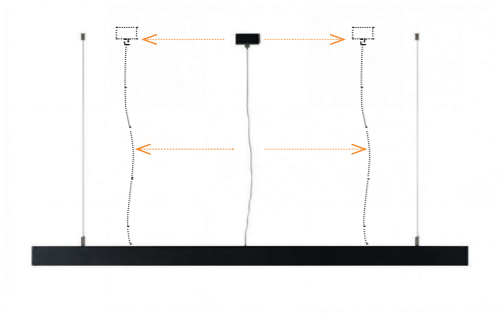

LINELIO PENDANT

LINELIO PENDANT ACCESSORY

1. Color/Code
2. black AZ5672
   - white AZ5673