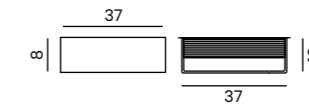

FELIX L

Code / Color	Light source	Power	Lumens	Kelvins	Beam angle	CRI	Protection class	Material	Finish
○ AZ2427 white	1x LED integrated	12W	960lm	3000K	2x 90°	≥ 80	IP20	Aluminium	Matt