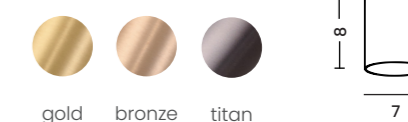

Texture & Materials