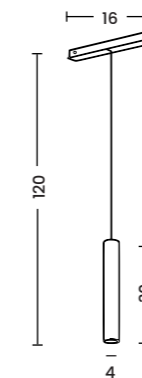

Texture & Materials

gold

titan

DALI

Sigma Angola Track Magnetic 12W CCT Dalı

Color/Code	● AZ7207 gold
	● AZ7205 titan
Finish	satin
Material	aluminium
Voltage	48V
Light source	1 x LED integrated, 12W
Kelvins	3000 - 6000K
Lumens	900lm
CRI [Ra]	≥ 90
Beam angle	36°
Dimmable	YES
CCT	YES
Type of control	DALI