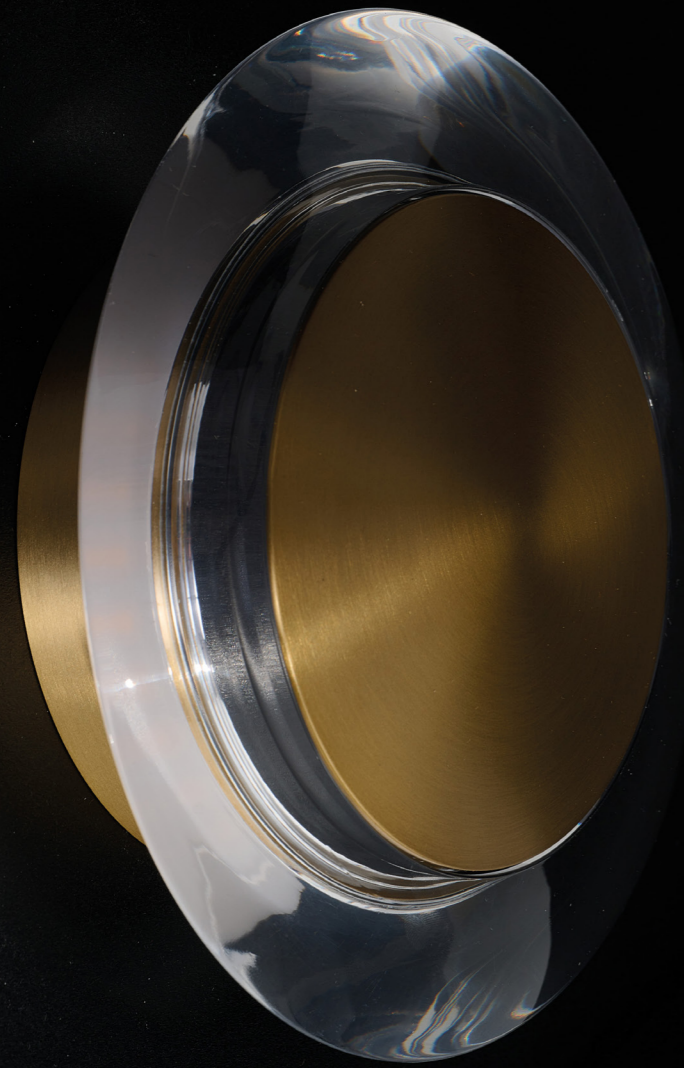

Platinum collection
ALEXANDRIA WALL