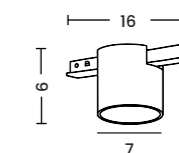

- Color/Code ● AZ7055 gold
  ● AZ7056 titan
- Finish brushed
- Material aluminium
- Voltage 48V
- Light source 1 x LED integrated, 8W
- Kelvins 3000 - 6000K
- Lumens 680lm
- CRI [Ra] ≥ 90
- Beam angle 36°
- Dimmable YES
- CCT YES
- Remote Control OPTION
- Type of control BLUETOOTH