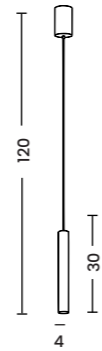

Texture & Materials

gold

titan

Angola Pendant
 Color/Code ● AZ7167 gold
 ● AZ7168 titan
 Finish satin
 Material aluminium
 Voltage 48V
 Light source 1 x LED integrated, 12W
 Lumens 900lm
 CRI [Ra] ≥ 90
 Beam angle 36°