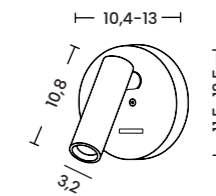

- Color/Code ● AZ6561 bronze
- AZ6560 gold
- AZ7107 titan
- Finish satin
- Material aluminium
- Voltage 230V
- Light source 1 x LED integrated, 3W
- Kelvins 3033K
- Lumens 206lm
- CRI [Ra] ≥ 90
- Beam angle 36°