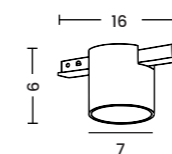

DALI

Sigma Evia Track Magnetic 8W CCT Dalı

- Color/Code ● AZ7185 gold
  ● AZ7186 titan
- Finish satin
- Material aluminium
- Voltage 48V
- Light source 1 x LED integrated, 8W
- Kelvins 3000 - 6000K
- Lumens 700lm
- CRI [Ra] ≥ 90
- Beam angle 36°
- Dimmable YES
- CCT YES
- Type of control DALI