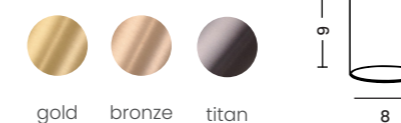

Texture & Materials

Also available in Decorative Collection

○ AZ6557 white