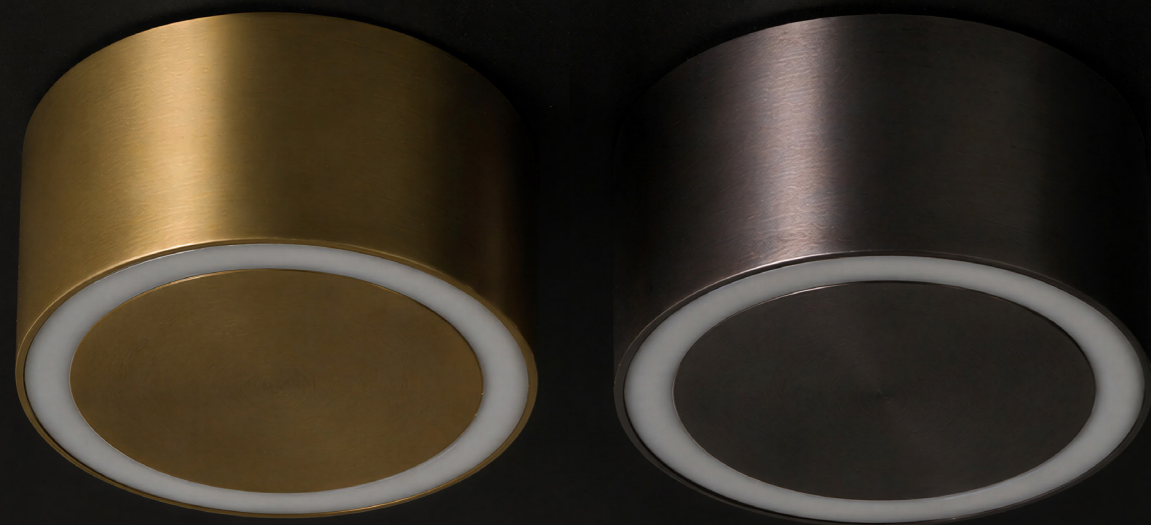

Platinum collection

MALI 8W 3000K