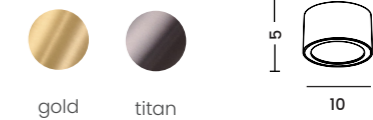

MALI 8W 3000K

Platinum collection

Mali 8W 3000K

Color/Code ● AZ7154 gold/satin
● AZ7155 titan/satin
Material aluminium / PVC
Finish satin
Voltage 230V
Light source 1 x LED integrated, 8W
Kelvins 3000K
Lumens 640lm

Texture & Materials