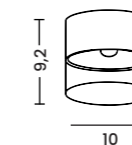

Texture & Materials

gold

Also available in Decorative Collection

● AZ6550 black