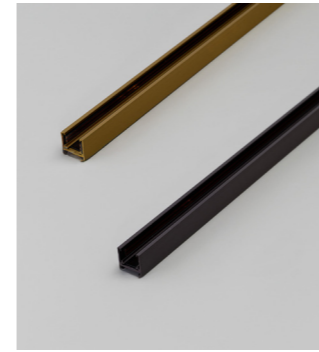

SIGMA TRACK MAGNETIC

Platinum collection

Sigma Track Magnetic (1m, 2m)

- Length/Color/Code
- 1m gold ... AZ7057
 - 1m titan ... AZ7059
 - 2m gold ... AZ7058
 - 2m titan ... AZ7060

Sigma Track Magnetic Corner A (Corner90 A)