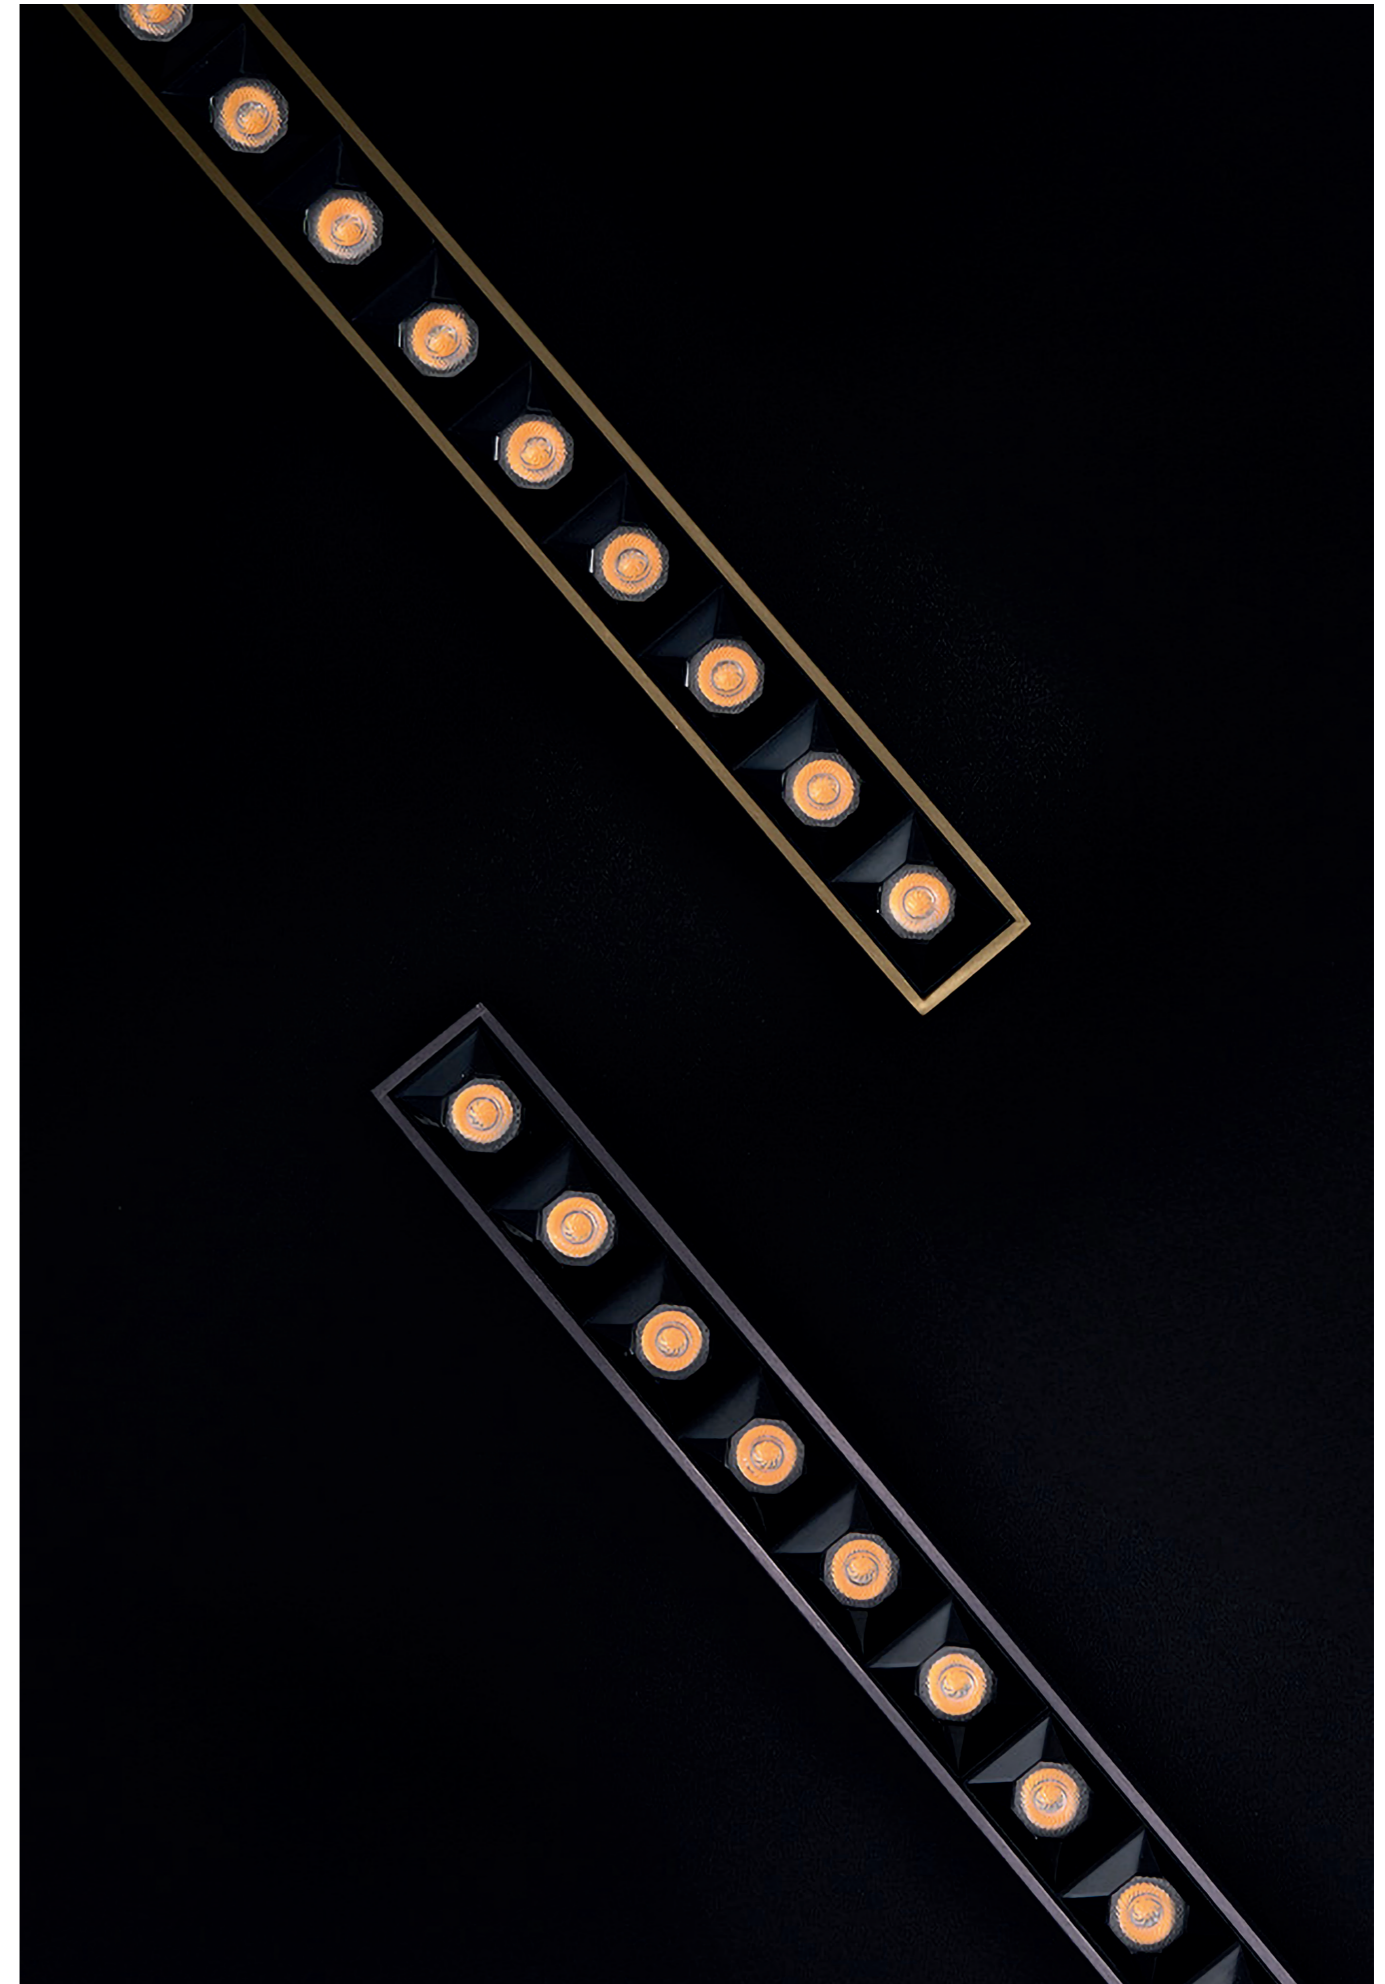

Sigma Kira Track Magnetic 20W CCT Bluetooth

Color/Code	● AZ7052 gold
	● AZ7054 titan
Finish	satin
Material	aluminium / PVC
Voltage	48V
Light source	1 x LED integrated, 20W
Kelvins	3000 - 6000K
Lumens	1870lm
CRI [Ra]	≥ 90
Beam angle	36°
Dimmable	YES
CCT	YES
Remote Control	OPTION
Type of control	BLUETOOTH

Texture & Materials

gold titan

DALI

Sigma Kira Track Magnetic 20W CCT Dali

Color/Code	● AZ7182 gold
	● AZ7184 titan
Finish	satin
Material	aluminium / PVC
Voltage	48V
Light source	1 x LED integrated, 20W
Kelvins	3000 - 6000K
Lumens	1870lm
CRI [Ra]	≥ 90
Beam angle	36°
Dimmable	YES
CCT	YES
Type of control	DALI

Texture & Materials

gold titan