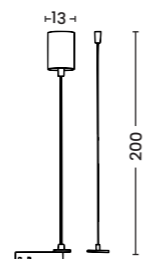

Sigma Track Magnetic Electric Outside Driver Connector

1. Color/Code
2. gold ... AZ7076
   - titan ... AZ7077