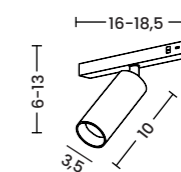

Color/Code ● AZ7043 gold
● AZ7044 titan
Finish satin
Material aluminium
Voltage 48V
Light source 1 x LED integrated, 8W
Kelvins 3000 - 6000K
Lumens 650lm
CRI [Ra] ≥ 90
Beam angle 36°
Dimmable YES
CCT YES
Remote Control OPTION
Type of control BLUETOOTH