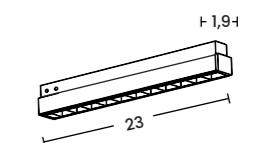

Platinum collection
KIRA TRACK MAGNETIC

ŚWIATŁO W RYTMIE PUNKTÓW

PL Sigma Kira (10W, 20W) to liniowe oprawy, w których światło rozłożone jest w formie punktów, niczym świetlne akcenty zdobiące przestrzeń. Aluminiowa konstrukcja w kolorze złotym lub tytanowym łączy minimalistyczną estetykę z funkcjonalnością systemów Bluetooth i DALI, tworząc oświetlenie o unikalnym charakterze.

LIGHT IN RHYTHMIC ACCENTS

EN Sigma Kira (10W, 20W) are linear fixtures where light is distributed in distinct points, like luminous accents enriching the space. Crafted from aluminium in anodized gold or titan, they combine minimalist design with Bluetooth and DALI technology, offering illumination with a unique character.

Sigma Kira Track Magnetic 10W CCT Bluetooth

- Color/Code ● AZ7051 gold
  ● AZ7053 titan
- Finish satin
- Material aluminium / PVC
- Voltage 48V
- Light source 1 x LED integrated, 10W
- Kelvins 3000 - 6000K
- Lumens 1025lm
- CRI [Ra] ≥ 90
- Beam angle 36°
- Dimmable YES
- CCT YES
- Remote Control OPTION
- Type of control BLUETOOTH

Texture & Materials

gold titan

DALI

Sigma Kira Track Magnetic 10W CCT Dalı

- Color/Code ● AZ7181 gold
  ● AZ7183 titan
- Finish satin
- Material aluminium / PVC
- Voltage 48V
- Light source 1 x LED integrated, 10W
- Kelvins 3000 - 6000K
- Lumens 1020lm
- CRI [Ra] ≥ 90
- Beam angle 36°
- Dimmable YES
- CCT YES
- Type of control DALI

Texture & Materials

gold titan