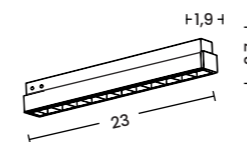

DALI

Sigma Kira Track Magnetic 10W CCT Dalı

- Color/Code ● AZ7181 gold
  ● AZ7183 titan
- Finish satin
- Material aluminium / PVC
- Voltage 48V
- Light source 1 x LED integrated, 10W
- Kelvins 3000 - 6000K
- Lumens 1020lm
- CRI [Ra] ≥ 90
- Beam angle 36°
- Dimmable YES
- CCT YES
- Type of control DALI