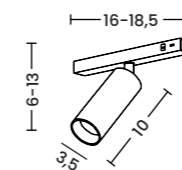

DALI

Sigma Niko Track Magnetic 8W CCT Dali

Color/Code ● AZ7173 gold
● AZ7174 titan
Finish satin
Material aluminium
Voltage 48V
Light source 1 x LED integrated, 8W
Kelvins 3000 - 6000K
Lumens 650lm
CRI [Ra] ≥ 90
Beam angle 36°
Dimmable YES
CCT YES
Type of control DALI