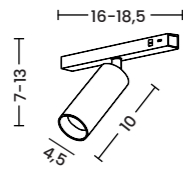

DALI

Sigma Niko Track Magnetic 10W CCT Dali

Color/Code ● AZ7175 gold
● AZ7176 titan

Finish satin
Material aluminium
Voltage 48V
Light source 1 x LED integrated, 10W
Kelvins 3000 - 6000K
Lumens 810lm
CRI [Ra] ≥ 90
Beam angle 36°
Dimmable YES
CCT YES
Type of control DALI