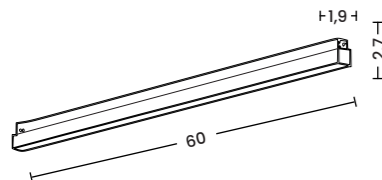

DALI

Sigma Saga Track Magnetic 20W CCT Dali

Color/Code	● AZ7178 gold
	● AZ7180 titan
Finish	satin
Material	aluminium / PVC
Voltage	48V
Light source	1 x LED integrated, 20W
Kelvins	3000 - 6000K
Lumens	1570lm
CRI [Ra]	≥ 90
Beam angle	120°
Dimmable	YES
CCT	YES
Type of control	DALI

Texture & Materials

gold titan