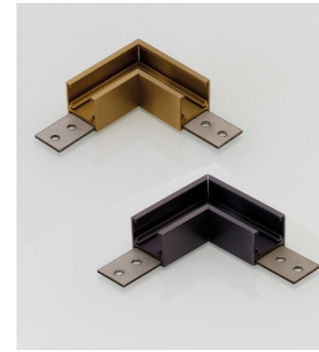

SIGMA TRACK MAGNETIC

Platinum collection

Sigma Track Magnetic (1m, 2m)

- Length/Color/Code
- 1m gold ... AZ7057
 - 1m titan ... AZ7059
 - 2m gold ... AZ7058
 - 2m titan ... AZ7060

Sigma Track Magnetic Corner A (Corner90 A)