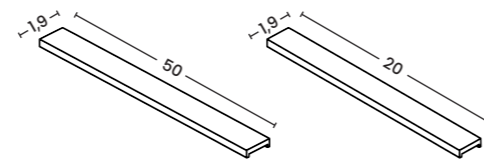

1. Length/Color/Code
2. 20cm gold ... AZ7078
   - 20cm titan ... AZ7079
   - 50cm gold ... AZ7080
   - 50cm titan ... AZ7081

Sigma Track Magnetic Electric Suspension

1. Color/Code
2. gold ... AZ7101
   - titan ... AZ7103

Sigma Track Magnetic Suspension

1. Color/Code
2. gold ... AZ7102
   - titan ... AZ7104