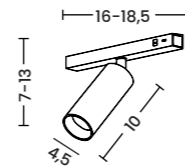

Color/Code ● AZ7045 gold
● AZ7046 titan

Finish satin
Material aluminium
Voltage 48V
Light source 1 x LED integrated, 10W
Kelvins 3000 - 6000K
Lumens 600lm
CRI [Ra] ≥ 90
Beam angle 36°
Dimmable YES
CCT YES
Remote Control OPTION
Type of control BLUETOOTH