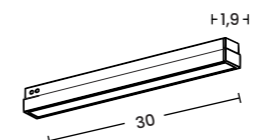

Platinum collection
SAGA TRACK MAGNETIC

ŚWIATŁO W JEDNOLITEJ LINII

PL Sigma Saga (10W, 20W) to aluminiowe oprawy liniowe, w których mleczny dyfuzor tworzy elegancką, równomierną linię światła. Anodowane wykończenia w kolorze złotym i tytanowym nadają im luksusowego charakteru, a możliwość pracy w systemie Bluetooth lub DALI sprawia, że doskonale odnajdują się w nowoczesnych aranżacjach.

LIGHT IN A CONTINUOUS LINE

EN Sigma Saga (10W, 20W) are aluminium linear fixtures where a milky diffuser creates an elegant, uniform line of light. Available in anodized gold and titan finishes, they bring a sense of luxury, while Bluetooth and DALI compatibility make them perfect for contemporary interiors.

Sigma Saga Track Magnetic 10W CCT Bluetooth

- Color/Code ● AZ7047 gold
  ● AZ7049 titan
- Finish satin
- Material aluminium / PVC
- Voltage 48V
- Light source 1 x LED integrated, 10W
- Kelvins 3000 - 6000K
- Lumens 860lm
- CRI [Ra] ≥ 90
- Beam angle 120°
- Dimmable YES
- CCT YES
- Remote Control OPTION
- Type of control BLUETOOTH

Texture & Materials

gold titan

DALI

Sigma Saga Track Magnetic 10W CCT Dali

- Color/Code ● AZ7177 gold
  ● AZ7179 titan
- Finish satin
- Material aluminium / PVC
- Voltage 48V
- Light source 1 x LED integrated, 10W
- Kelvins 3000 - 6000K
- Lumens 730lm
- CRI [Ra] ≥ 90
- Beam angle 120°
- Dimmable YES
- CCT YES
- Type of control DALI

Texture & Materials

gold titan