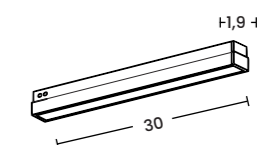

- Color/Code ● AZ7047 gold
  ● AZ7049 titan
- Finish satin
- Material aluminium / PVC
- Voltage 48V
- Light source 1 x LED integrated, 10W
- Kelvins 3000 - 6000K
- Lumens 860lm
- CRI [Ra] ≥ 90
- Beam angle 120°
- Dimmable YES
- CCT YES
- Remote Control OPTION
- Type of control BLUETOOTH