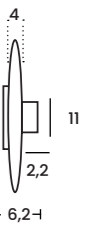

Texture & Materials

Also available in Decorative Collection

- AZ6558 black

KLASYKA ŚWIATŁA

PL Alexandria Wall (8W) to kinkiet, w którym gruby akryl rozprasza światło w stronę ściany, tworząc subtelny efekt akcentowy. Anodowane wykończenia w kolorze złotym i tytanowym podkreślają elegancki charakter oprawy, łączącej klasyczne piękno z nowoczesną technologią LED.

THE CLASSIC OF LIGHT

EN Alexandria Wall (8W) is a wall lamp where thick glass reflects light backwards, creating a subtle accent effect. With anodized gold and titan finishes, and an aluminium body with integrated LED, it unites timeless elegance with modern technology.