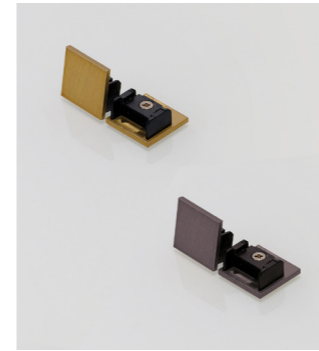

Sigma Track Magnetic Low End Cap (LOW)

1. Color/Code
2. gold ... AZ7065
   - titan ... AZ7066