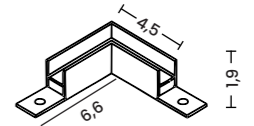

Sigma Track Magnetic Corner B (Corner90 B)

1. Color/Code
2. gold ... AZ7063
   - titan ... AZ7064