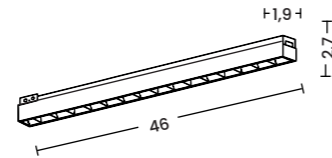

Sigma Kira Track Magnetic 20W CCT Bluetooth

Color/Code	● AZ7052 gold
	● AZ7054 titan
Finish	satin
Material	aluminium / PVC
Voltage	48V
Light source	1 x LED integrated, 20W
Kelvins	3000 - 6000K
Lumens	1870lm
CRI [Ra]	≥ 90
Beam angle	36°
Dimmable	YES
CCT	YES
Remote Control	OPTION
Type of control	BLUETOOTH