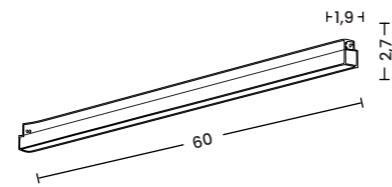

Color/Code	● AZ7048 gold
	● AZ7050 titan
Finish	satin
Material	aluminium / PVC
Voltage	48V
Light source	1 x LED integrated, 20W
Kelvins	3000 - 6000K
Lumens	1570lm
CRI [Ra]	≥ 90
Beam angle	120°
Dimmable	YES
CCT	YES
Remote Control	OPTION
Type of control	BLUETOOTH