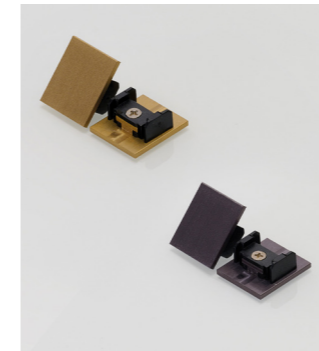

SIGMA TRACK MAGNETIC

Platinum collection

Sigma Track Magnetic (1m, 2m)

- Length/Color/Code
- 1m gold ... AZ7057
 - 1m titan ... AZ7059
 - 2m gold ... AZ7058
 - 2m titan ... AZ7060

Sigma Track Magnetic Corner A (Corner90 A)

- Color/Code
- gold ... AZ7061
 - titan ... AZ7062

Sigma Track Magnetic Corner B (Corner90 B)

- Color/Code
- gold ... AZ7063
 - titan ... AZ7064

Sigma Track Magnetic Low End Cap (LOW)

- Color/Code
- gold ... AZ7065
 - titan ... AZ7066

Sigma Track Magnetic High End Cap (HIGH)

- Color/Code
- gold ... AZ7067
 - titan ... AZ7068

Sigma Track Magnetic Electric Corner Connector A (Corner90 A)

- Color/Code
- gold ... AZ7070
 - titan ... AZ7071