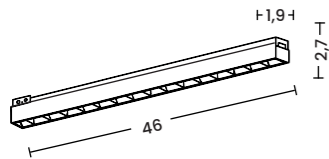

DALI

Sigma Kira Track Magnetic 20W CCT Dali

Color/Code	● AZ7182 gold
	● AZ7184 titan
Finish	satin
Material	aluminium / PVC
Voltage	48V
Light source	1 x LED integrated, 20W
Kelvins	3000 - 6000K
Lumens	1870lm
CRI [Ra]	≥ 90
Beam angle	36°
Dimmable	YES
CCT	YES
Type of control	DALI

Texture & Materials

gold titan